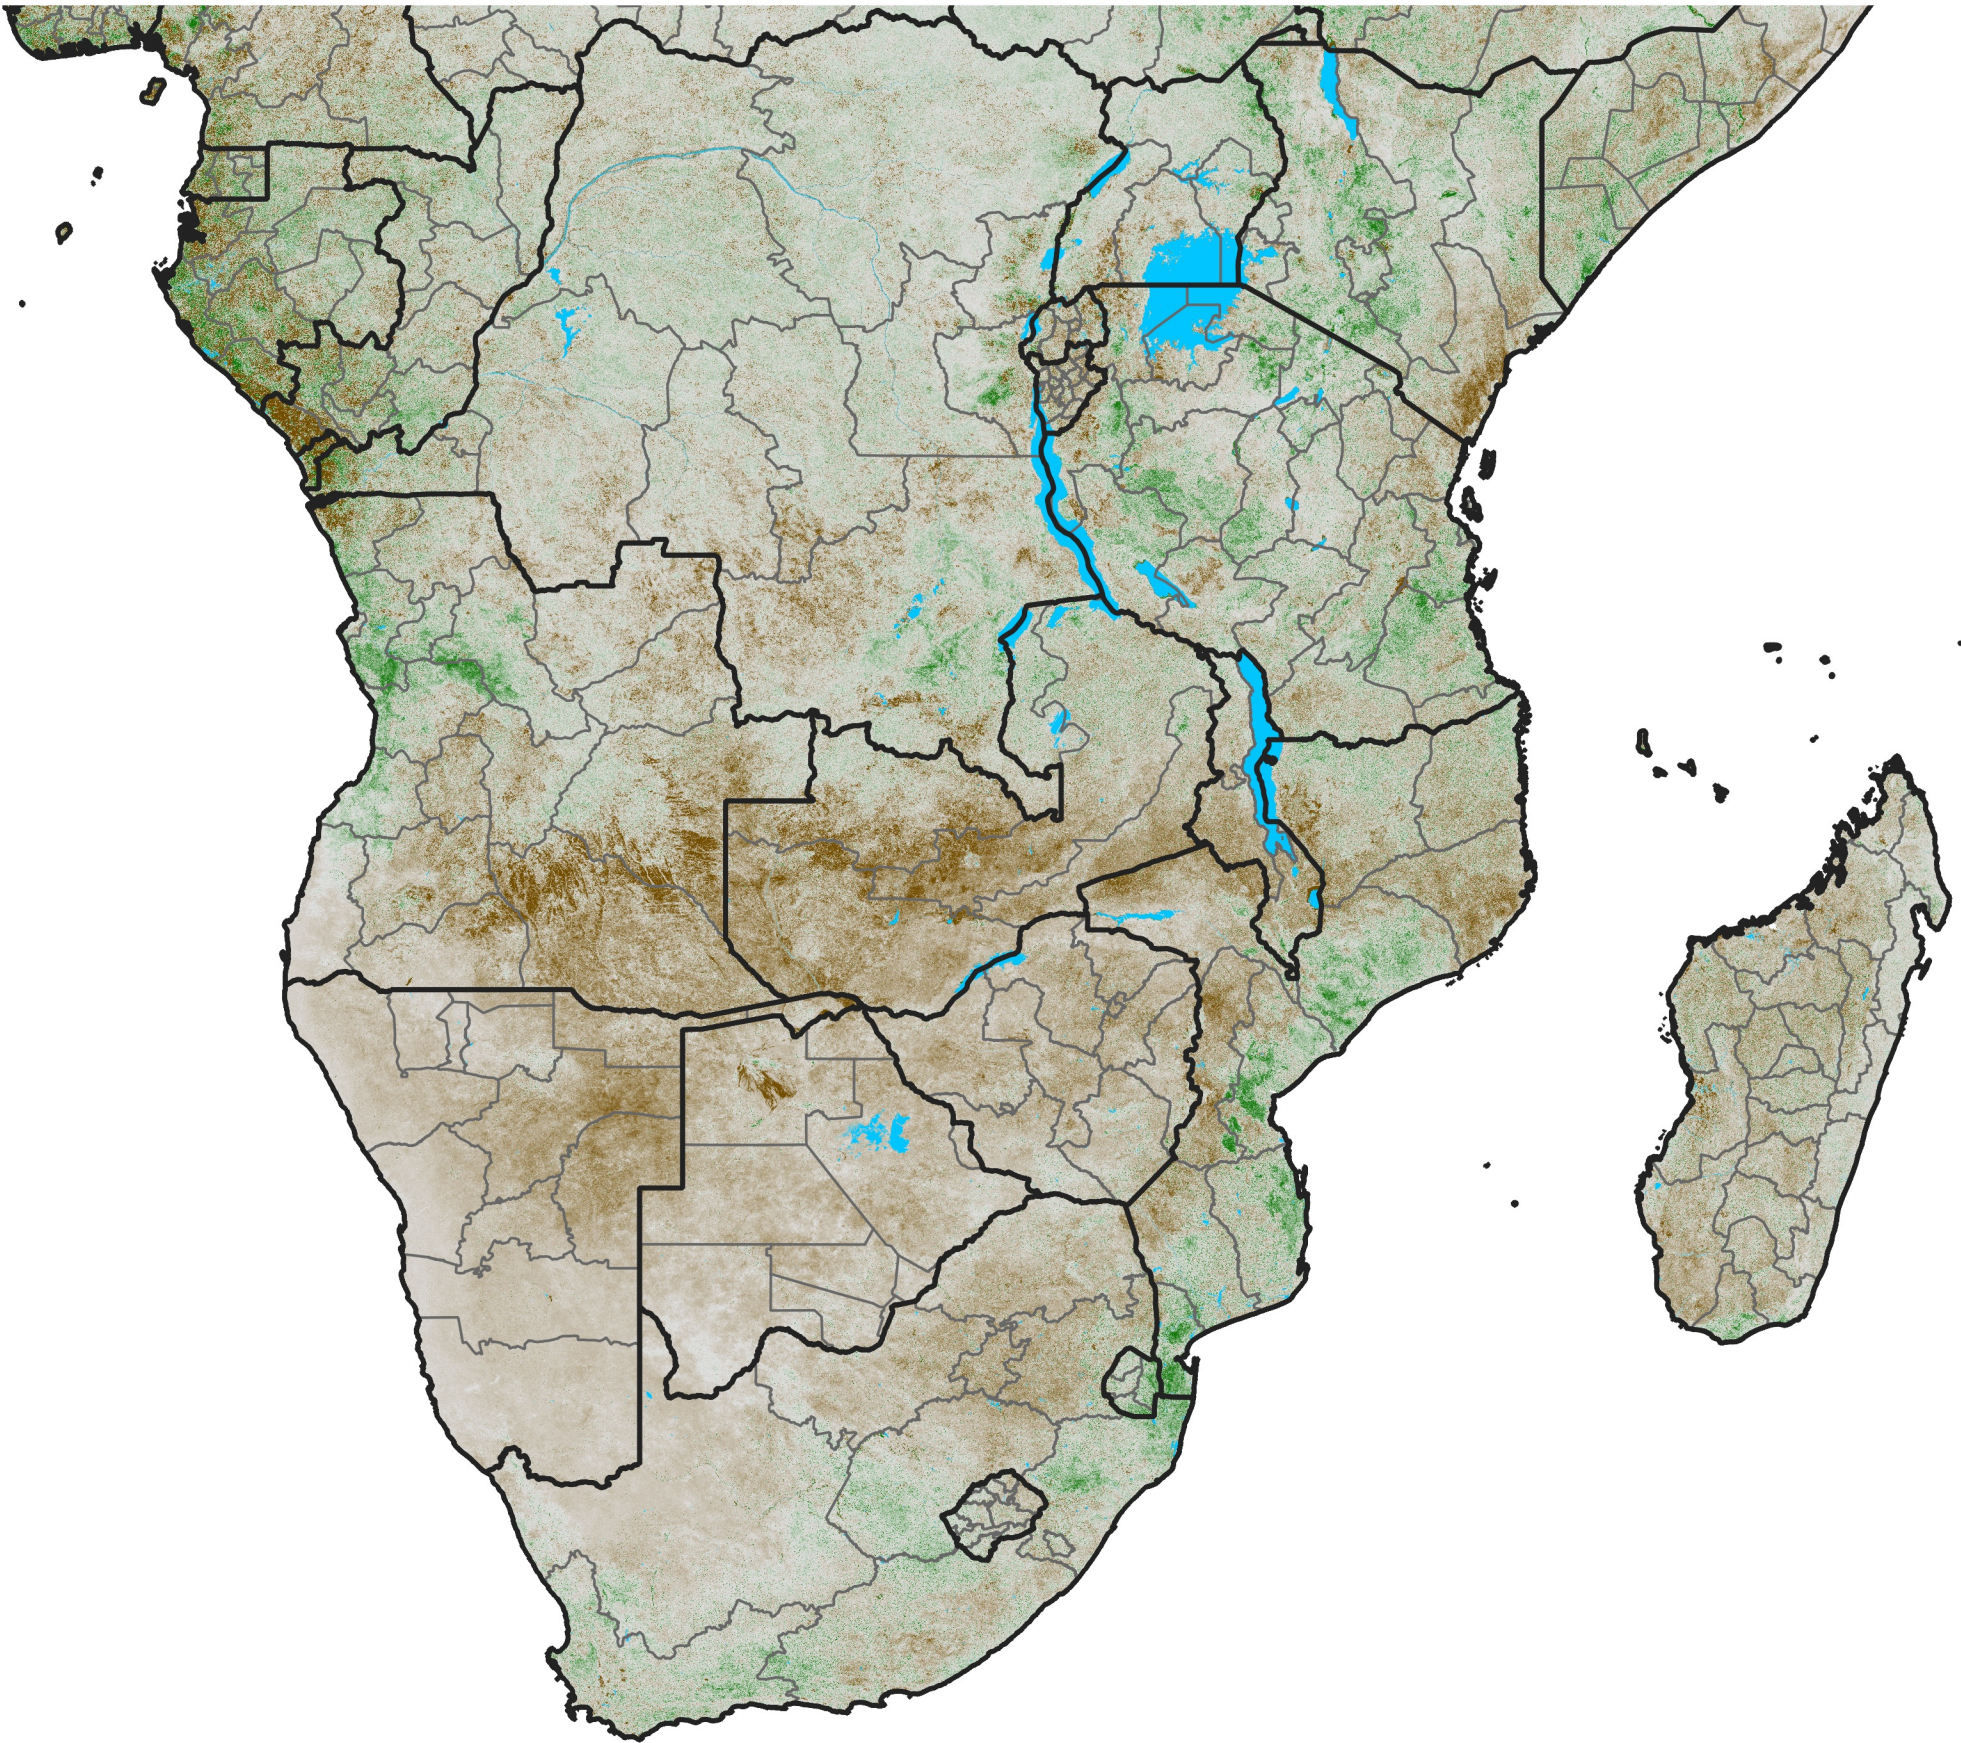

Southern Africa

NDVI Anomaly

2024 minus Mean (2012 - 2021)

Period 56 / Oct 01 - 10, 2024

NDVI Anomaly

< -0.3 -0.2 -0.1 -0.05 0.05 0.1 0.2 >0.3

Negative

No Difference