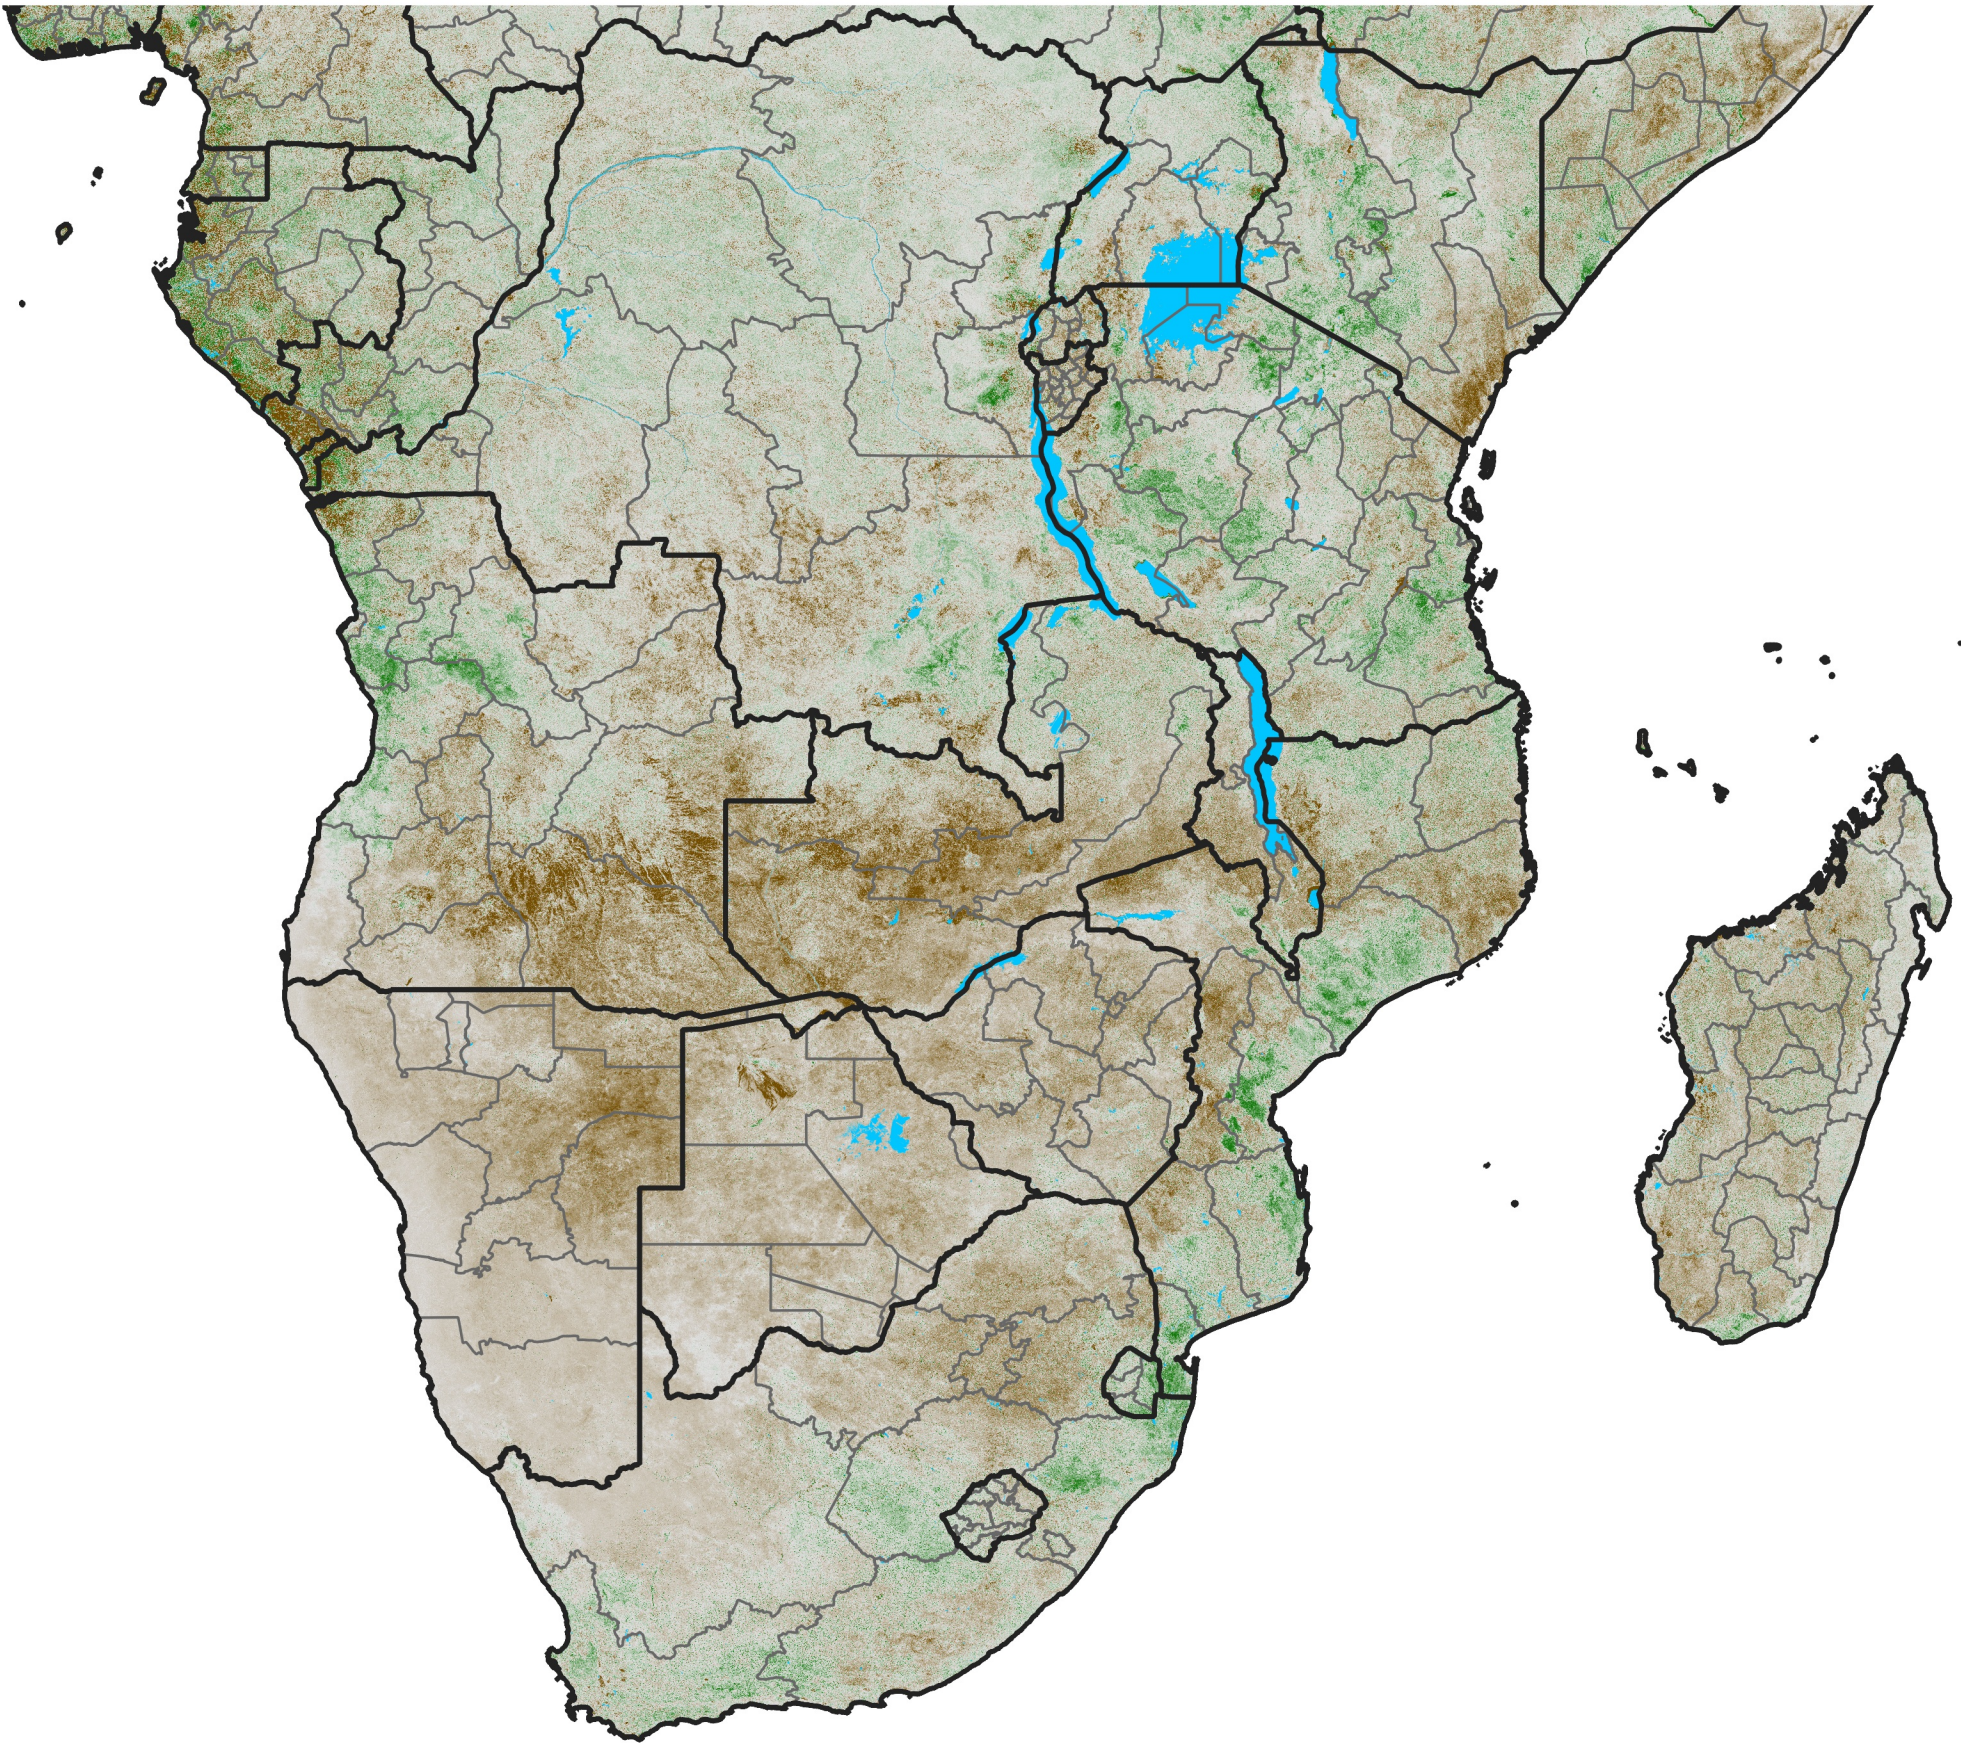

Southern Africa

NDVI Anomaly

2024 minus Mean (2012 - 2021)

Period 57 / Oct 06 - 15, 2024

NDVI Anomaly

< -0.3 -0.2 -0.1 -0.05 0.05 0.1 0.2 >0.3

Negative

No Difference