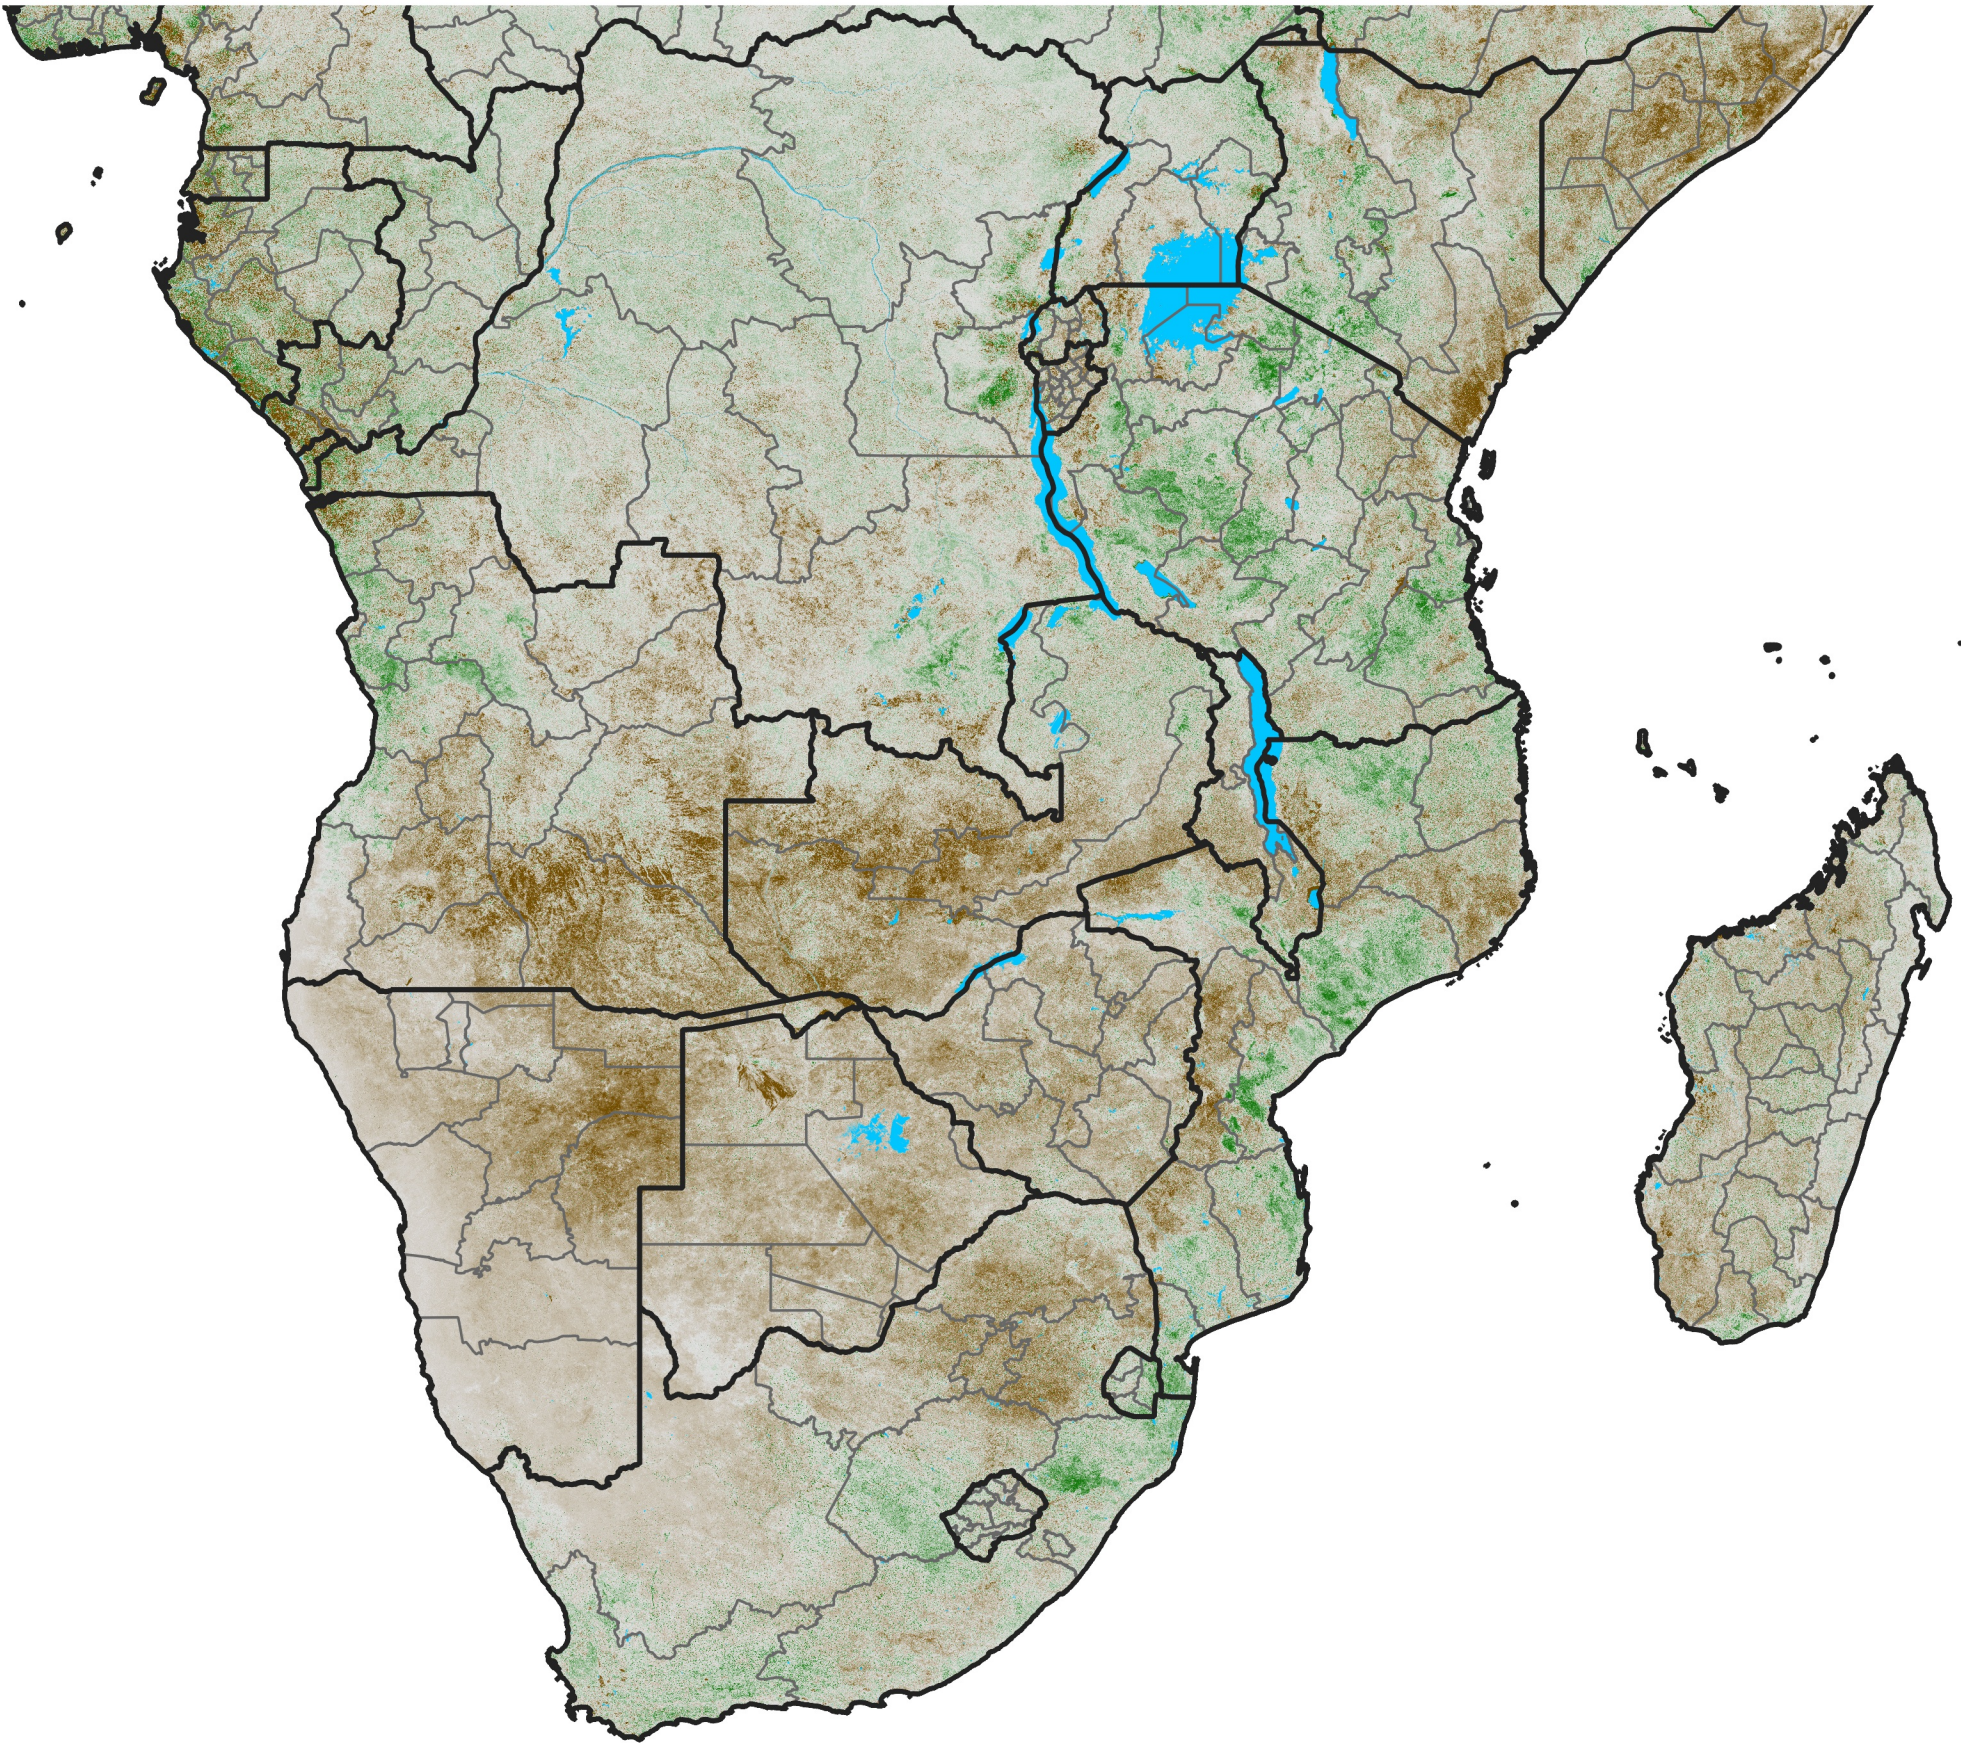

Southern Africa

NDVI Anomaly

2024 minus Mean (2012 - 2021)

Period 59 / Oct 16 - 25, 2024

NDVI Anomaly

< -0.3 -0.2 -0.1 -0.05 0.05 0.1 0.2 >0.3

Negative

No Difference