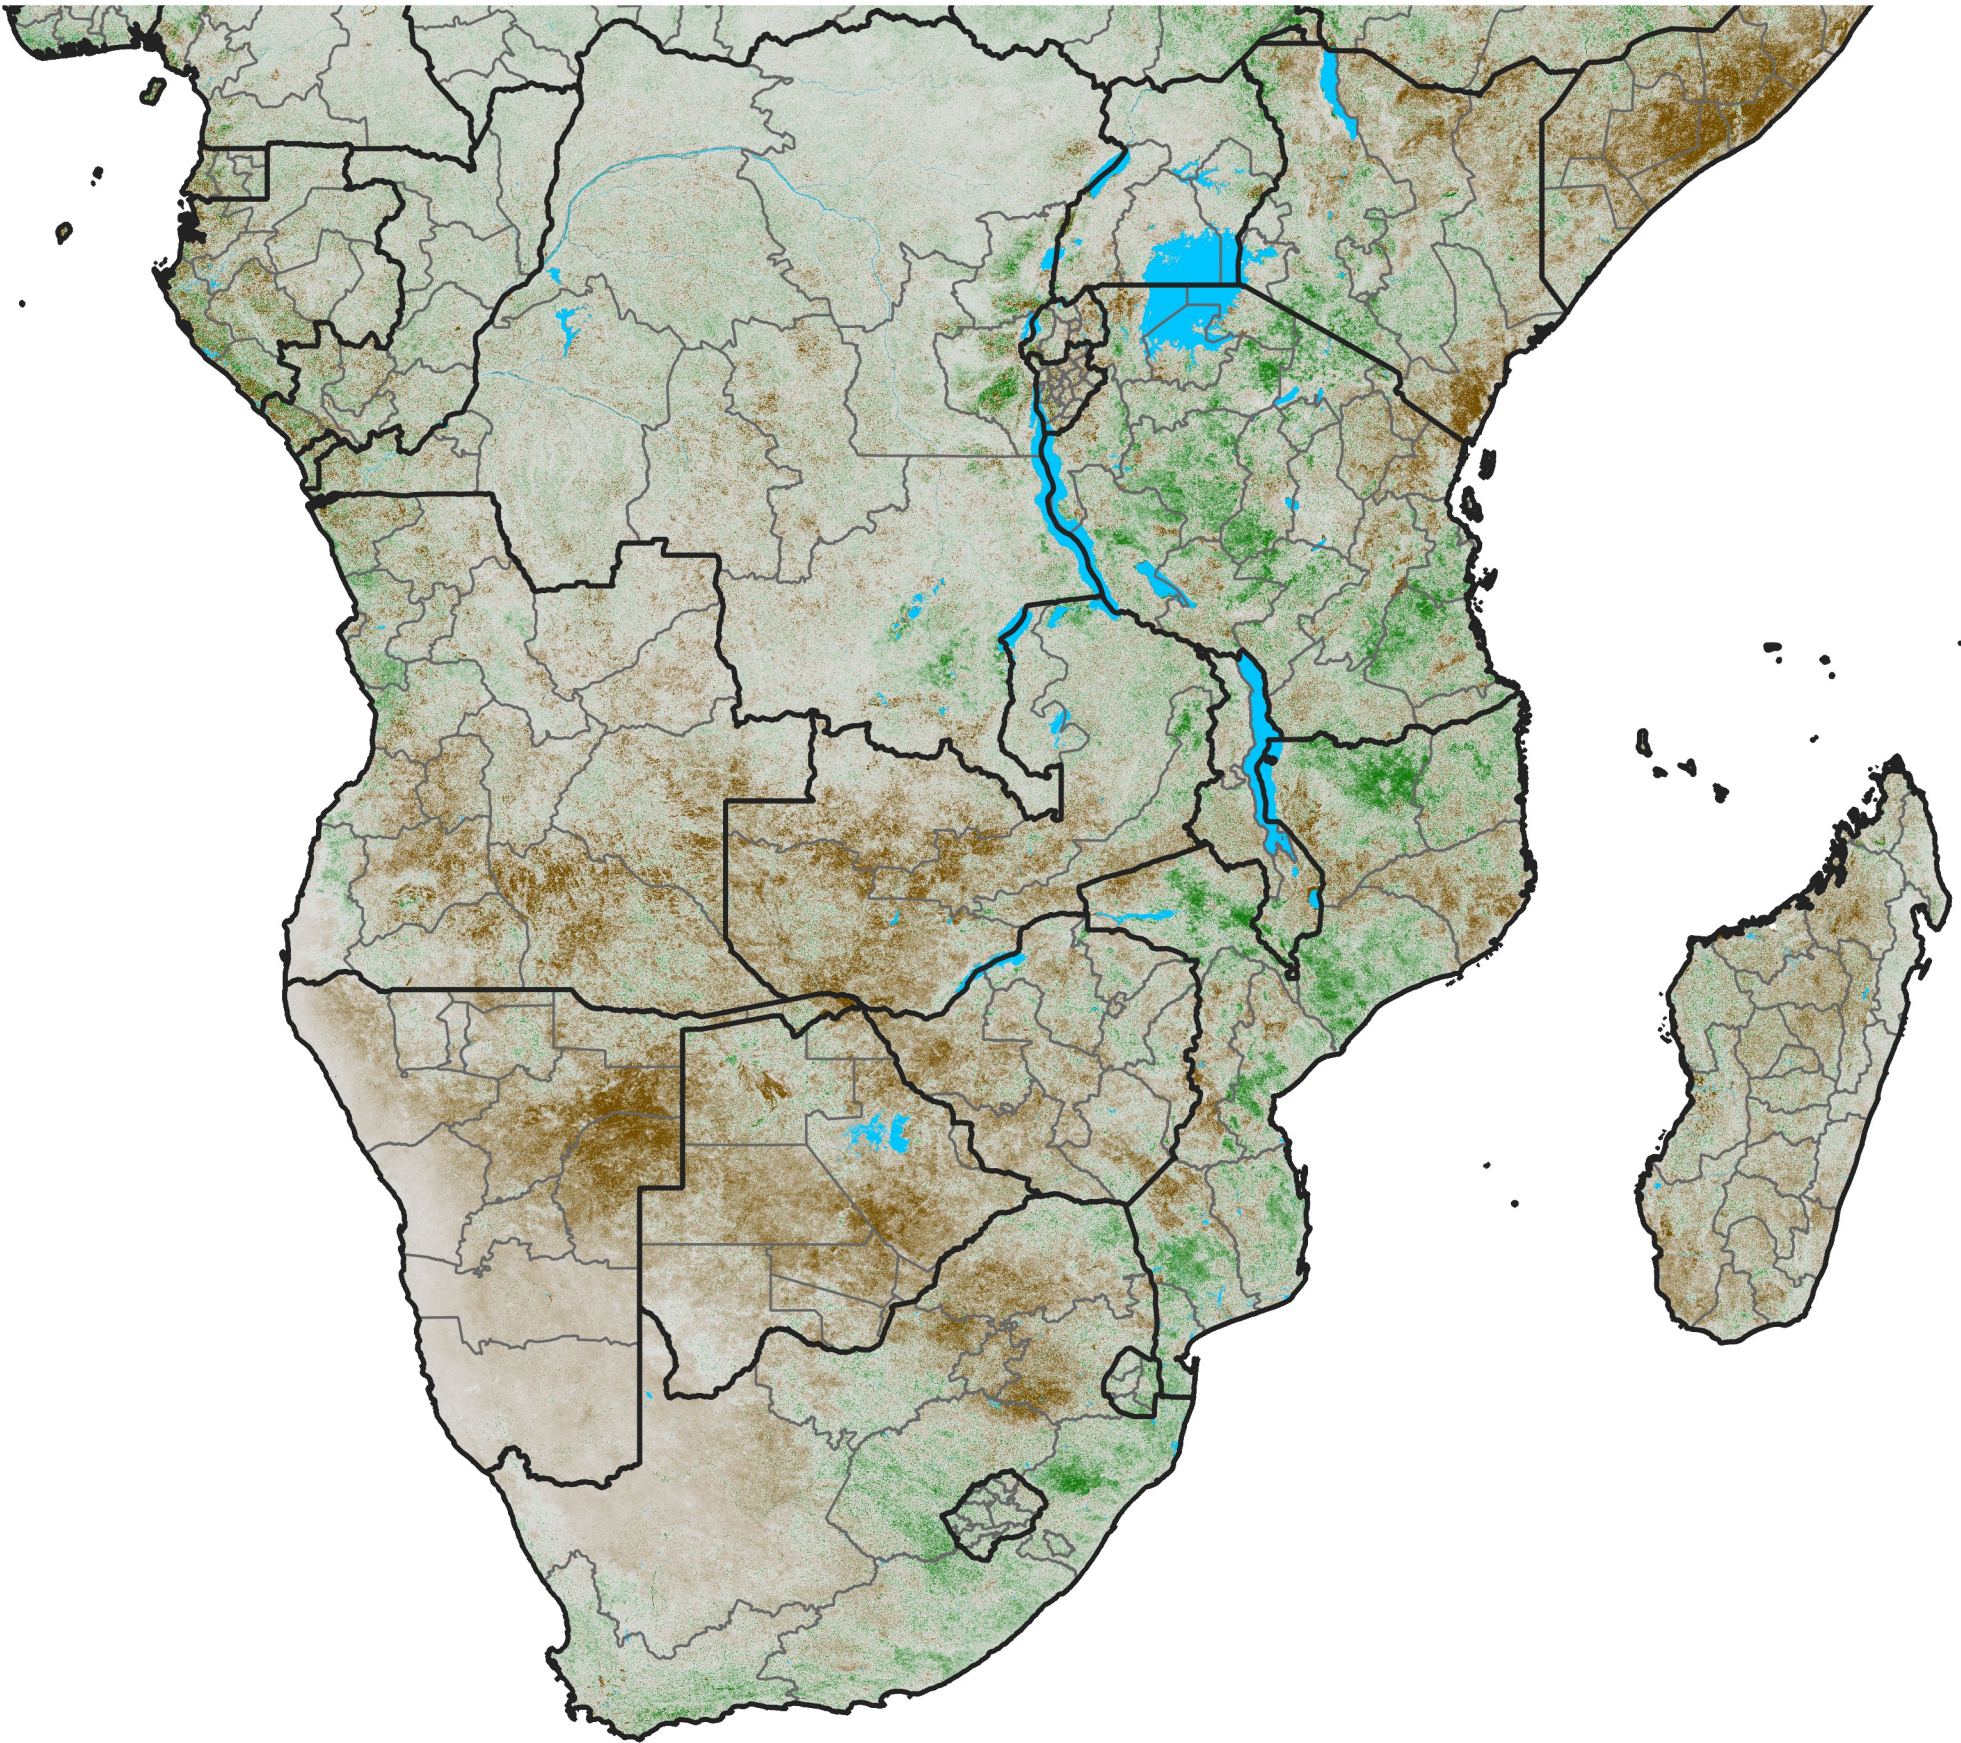

Southern Africa

NDVI Anomaly

2024 minus Mean (2012 - 2021)

Period 63 / Nov 06 - 15, 2024

NDVI Anomaly

< -0.3 -0.2 -0.1 -0.05 0.05 0.1 0.2 >0.3

Negative

No Difference