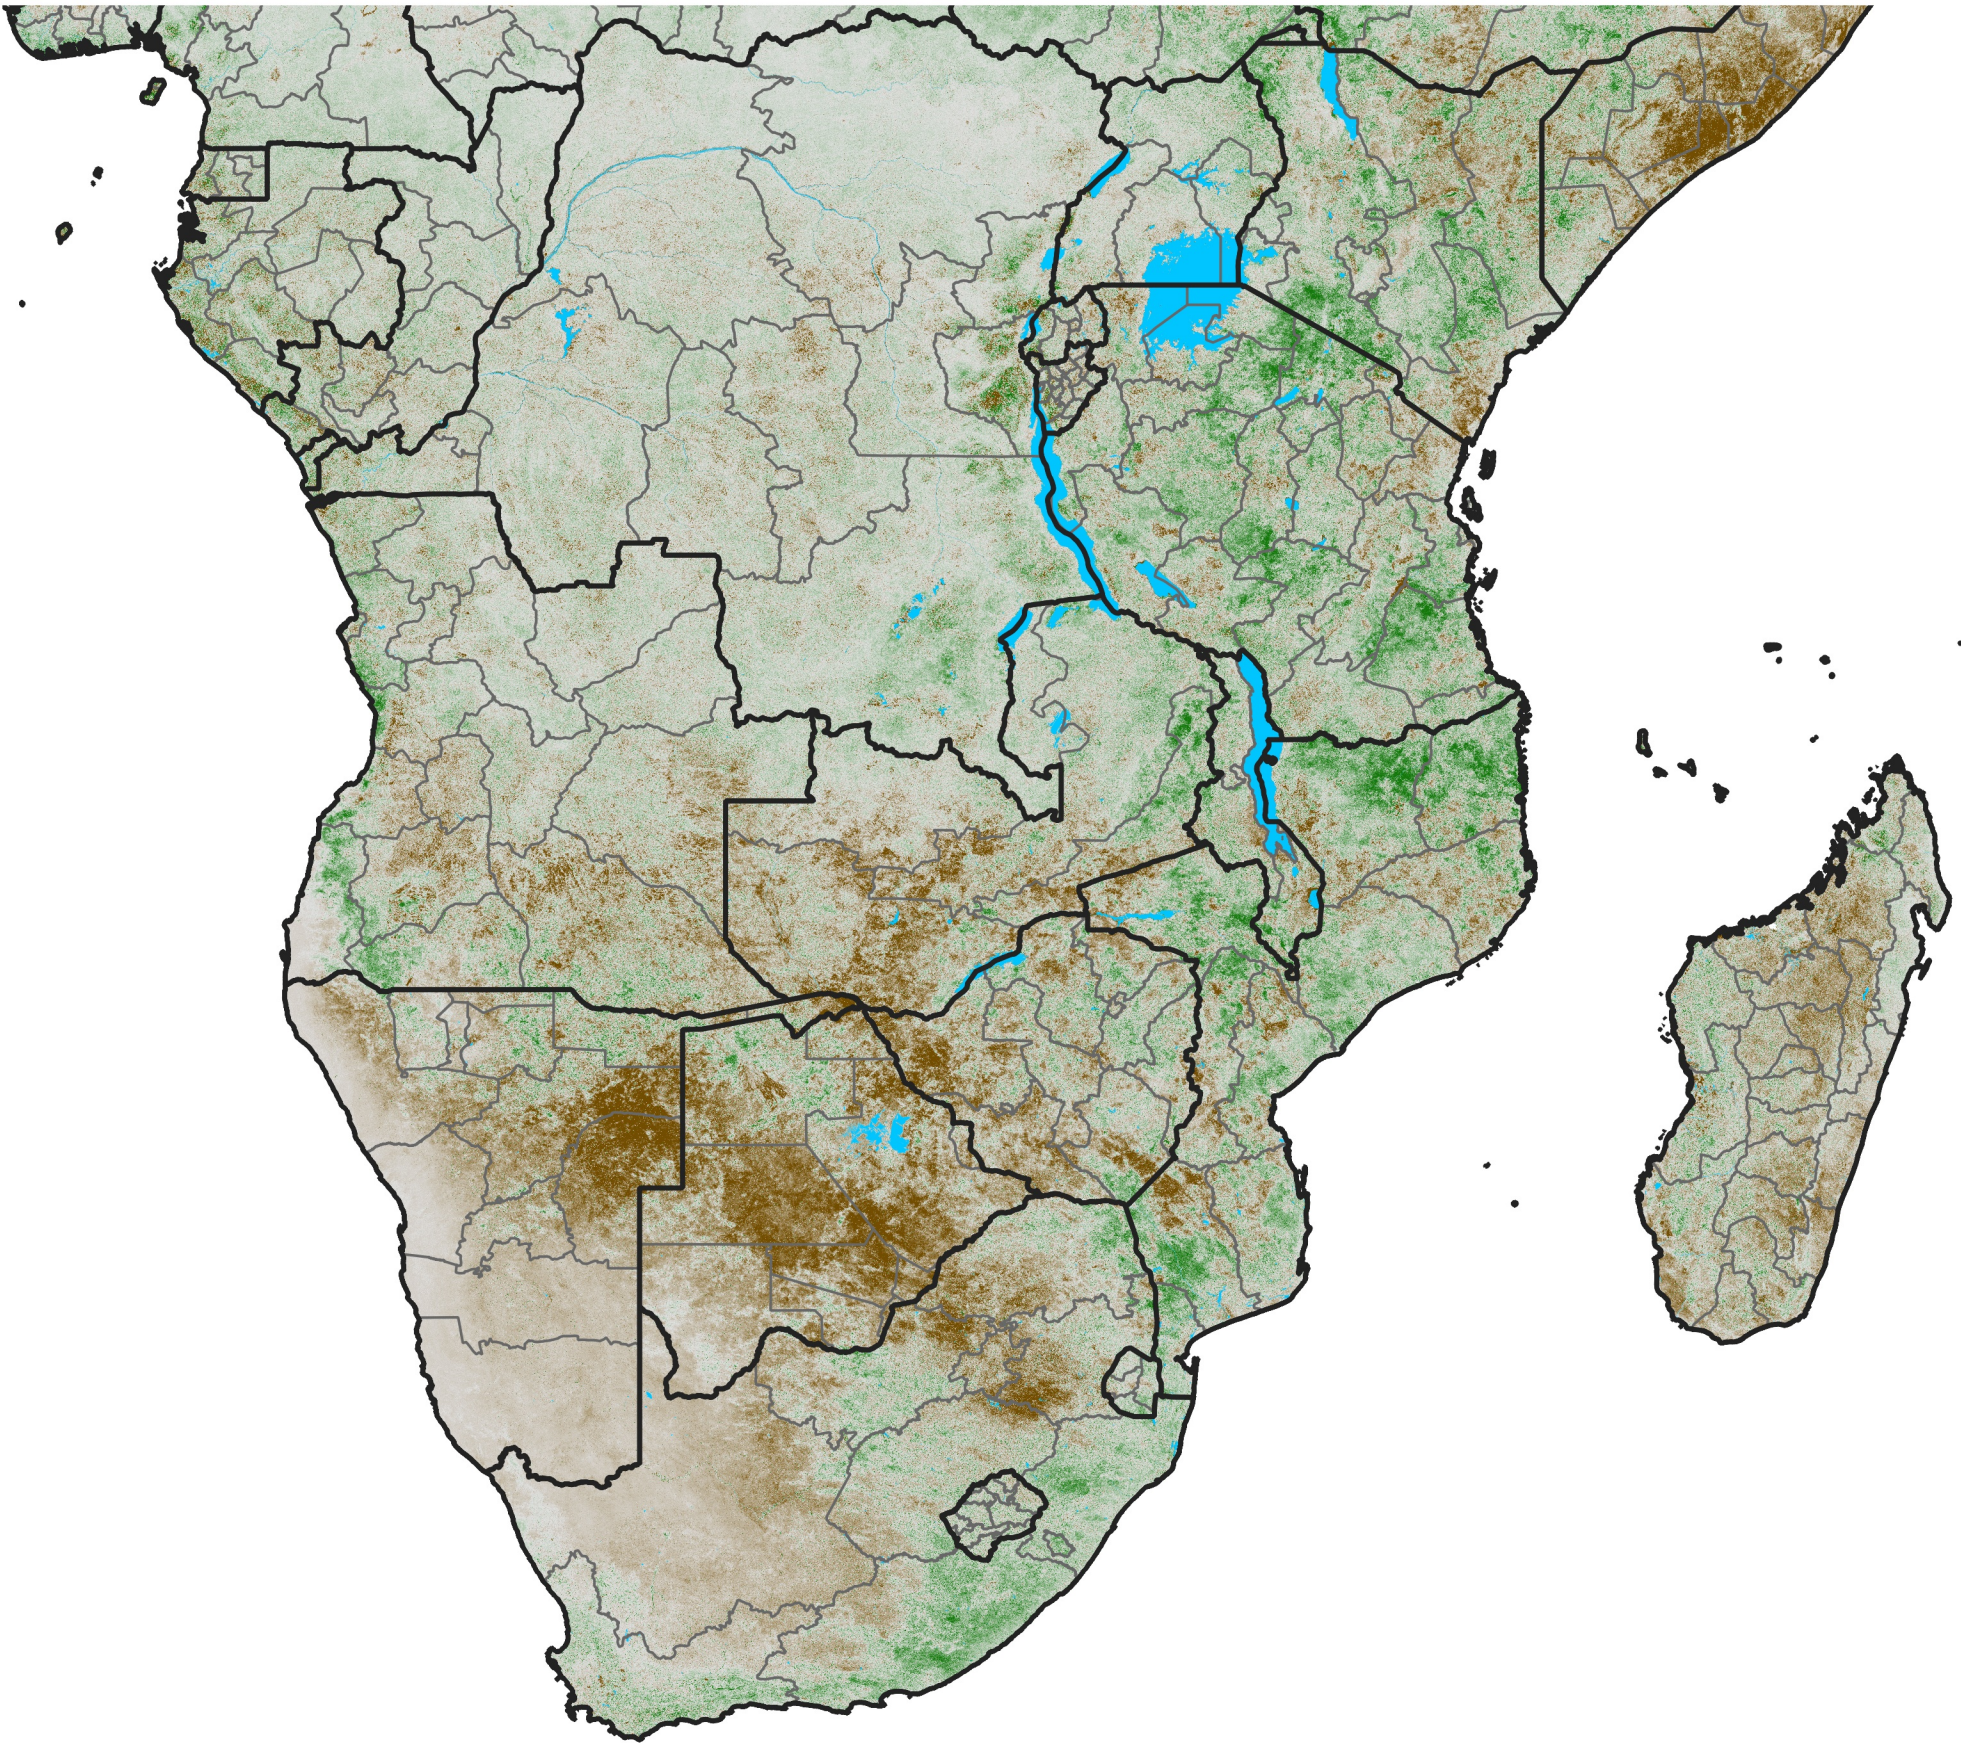

# Southern Africa

## NDVI Anomaly

2024 minus Mean (2012 - 2021)

Period 67 / Nov 26 - Dec 05, 2024

### NDVI Anomaly

< -0.3   -0.2   -0.1   -0.05   0.05   0.1   0.2   >0.3

Negative

No Difference

Positive