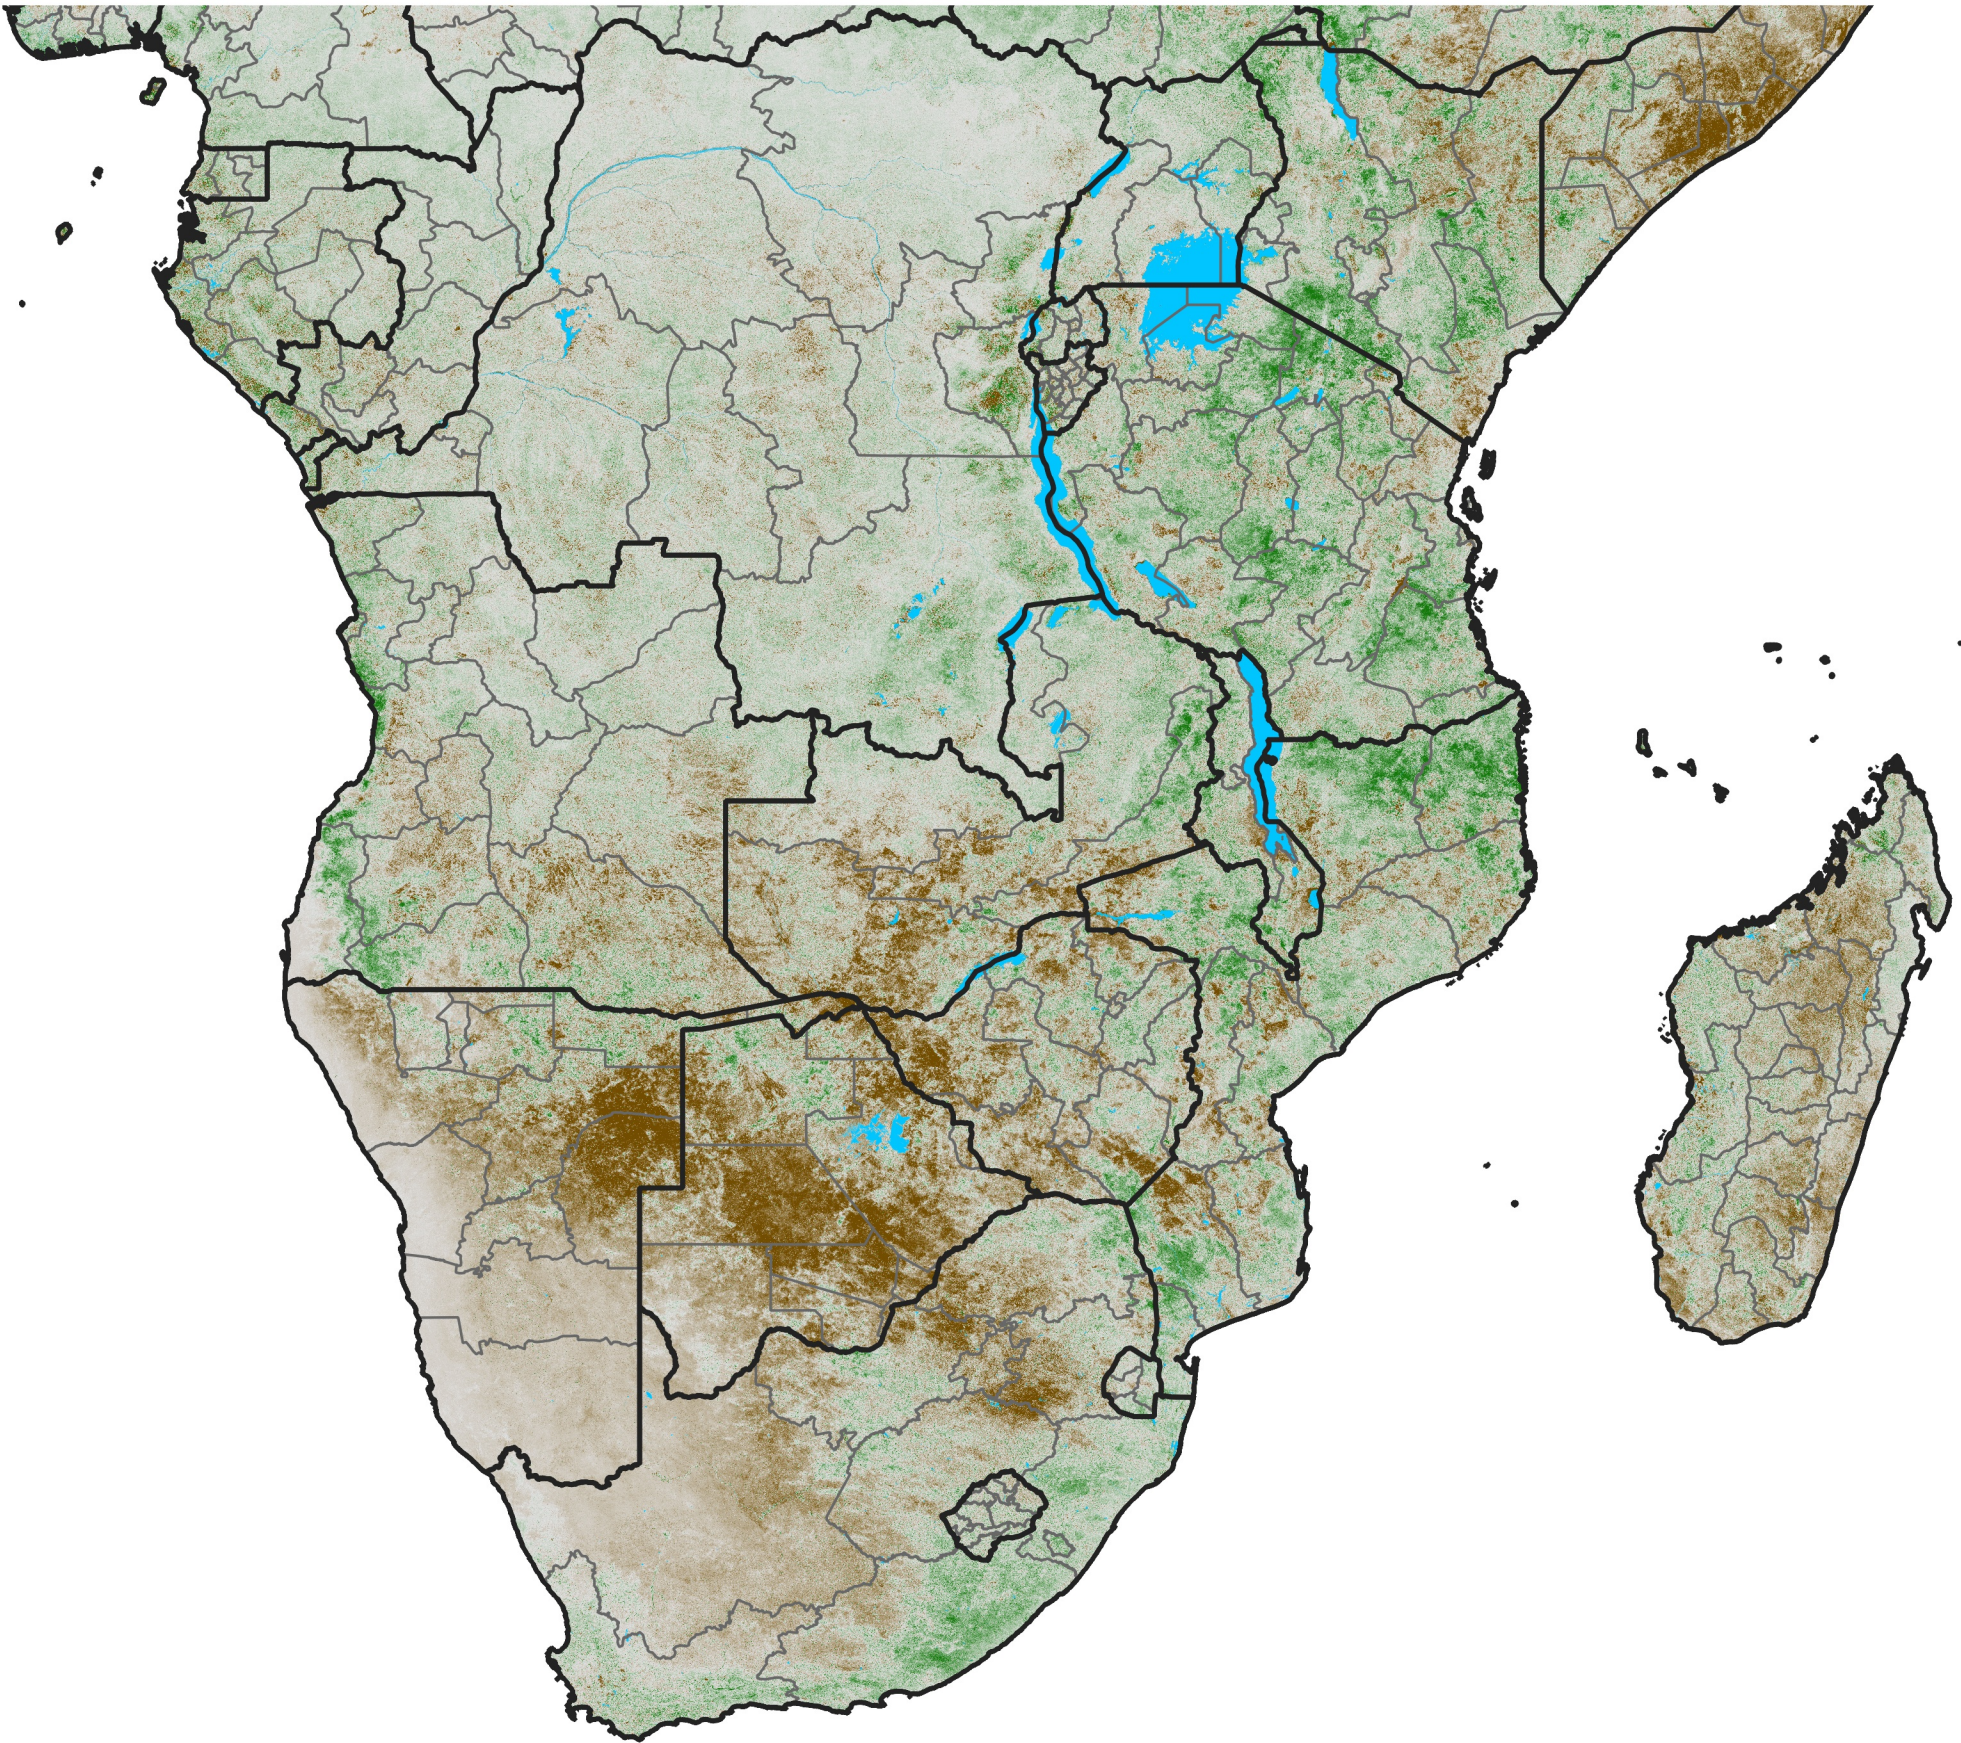

Southern Africa

NDVI Anomaly

2024 minus Mean (2012 - 2021)

Period 68 / Dec 01 - 10, 2024

NDVI Anomaly

< -0.3 -0.2 -0.1 -0.05 0.05 0.1 0.2 >0.3

Negative

No Difference