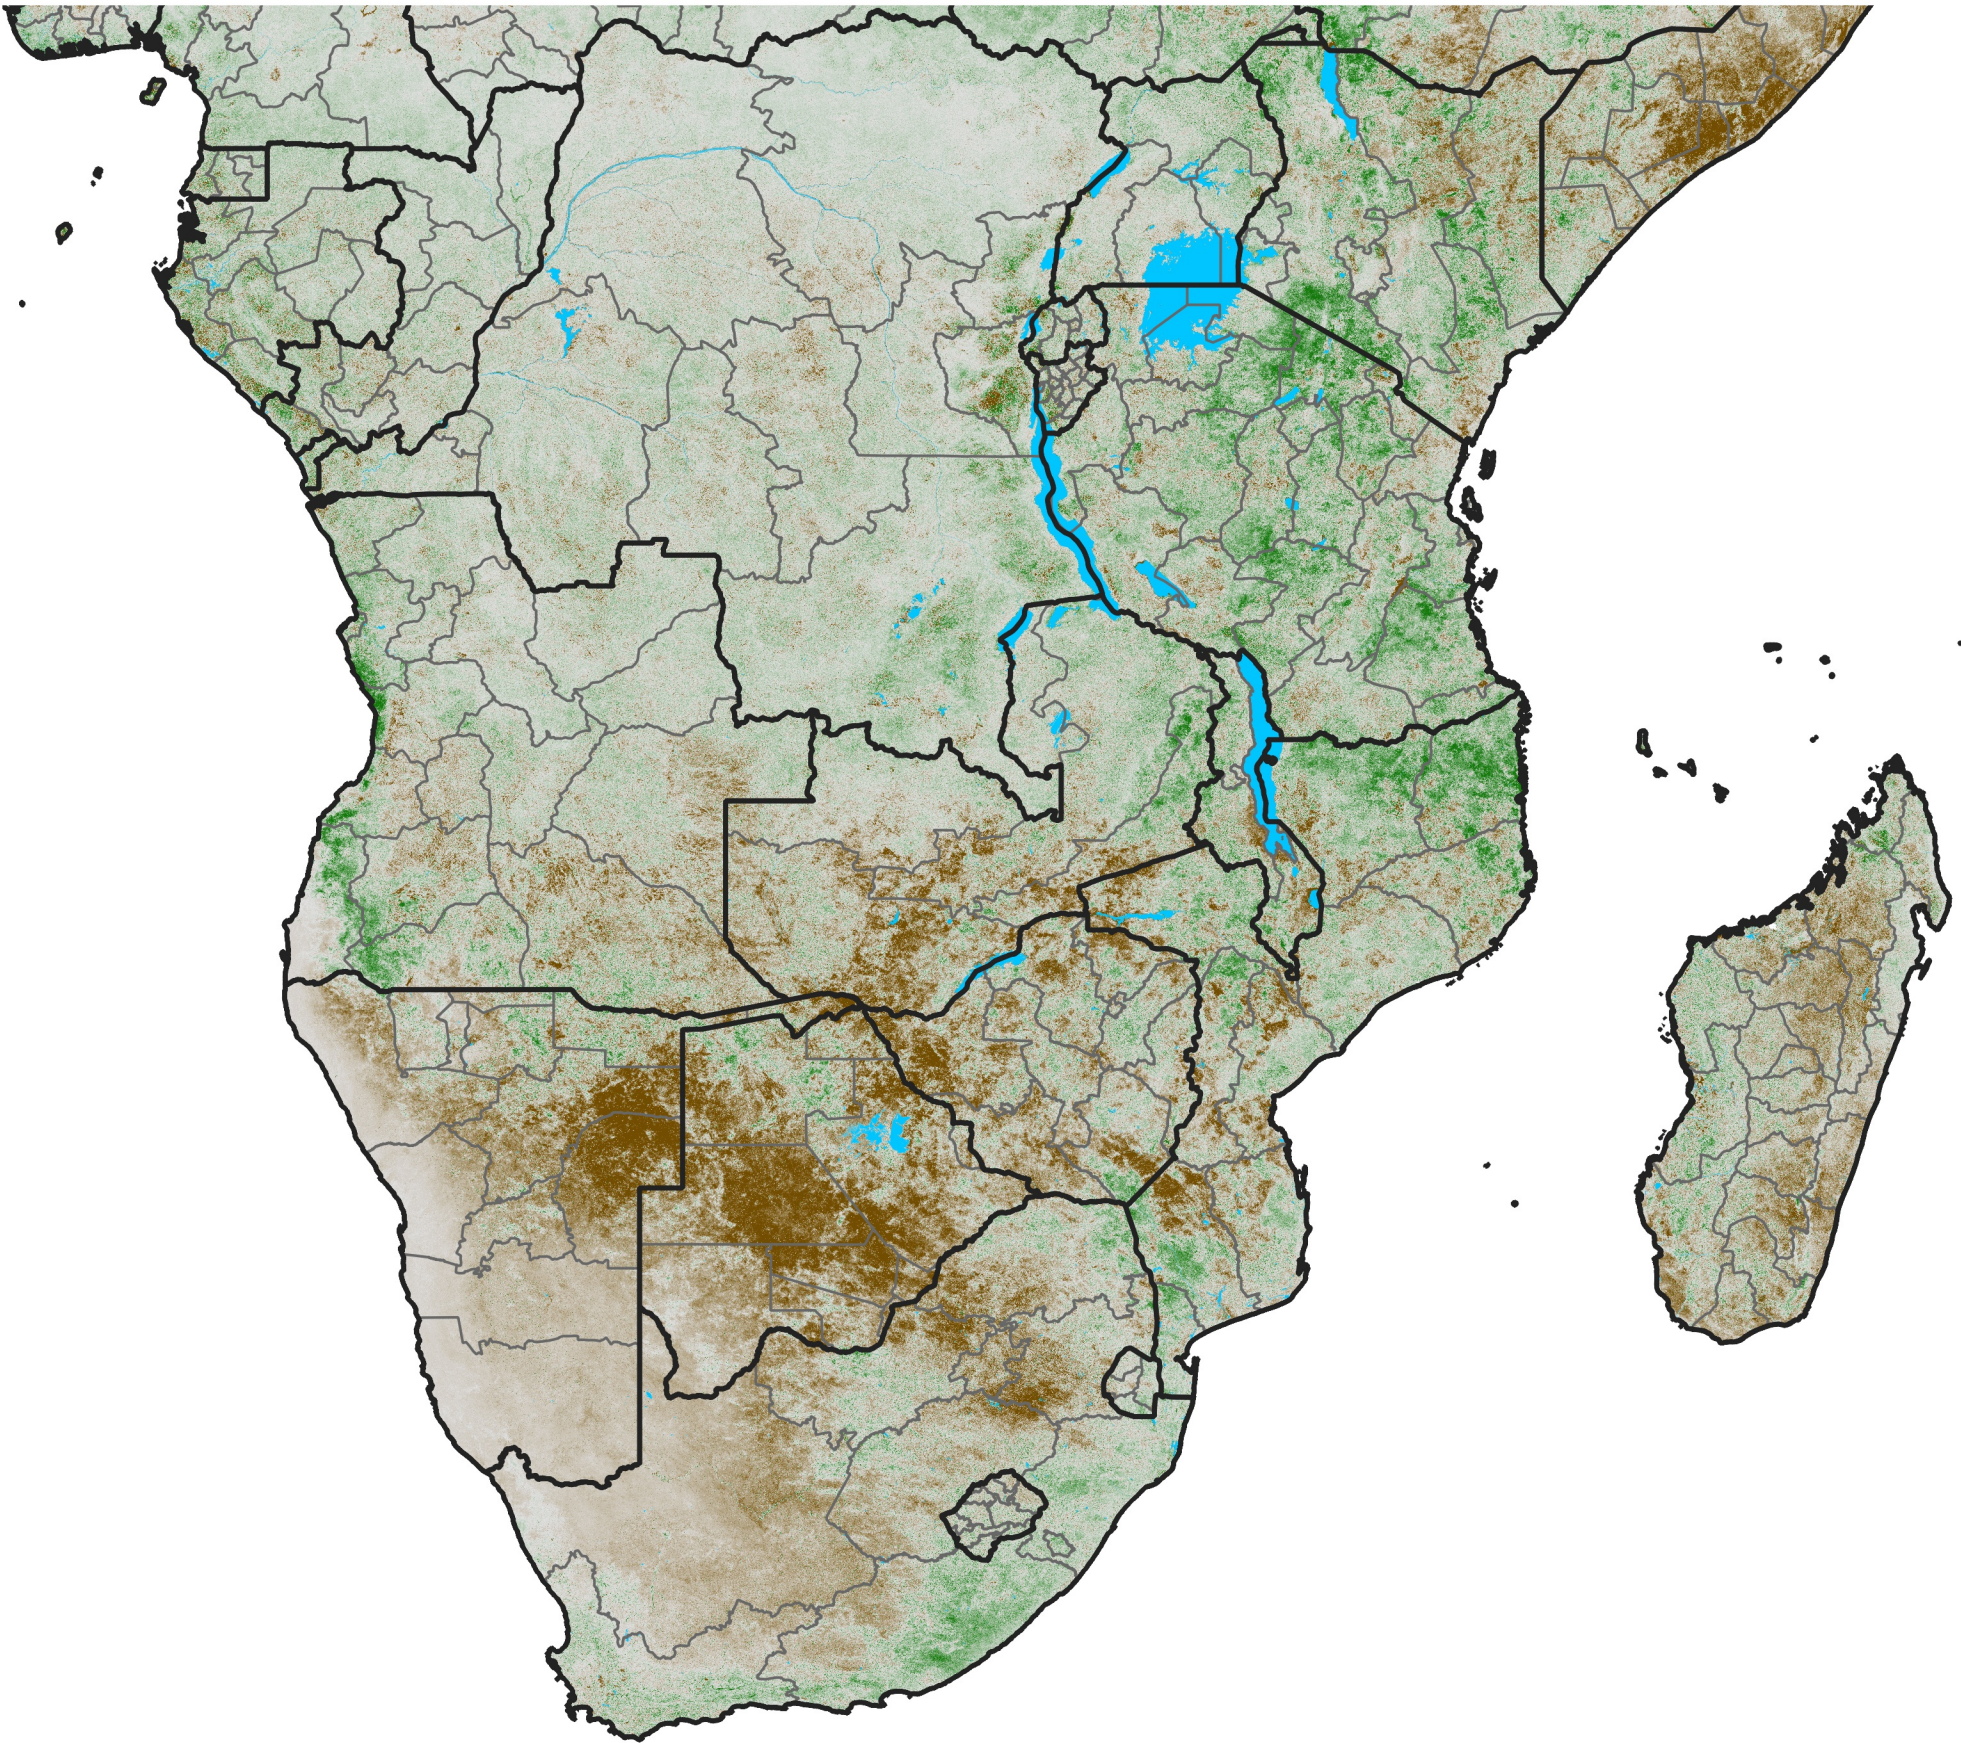

Southern Africa

NDVI Anomaly

2024 minus Mean (2012 - 2021)

Period 69 / Dec 06 - 15, 2024

NDVI Anomaly

< -0.3 -0.2 -0.1 -0.05 0.05 0.1 0.2 >0.3

Negative

No Difference