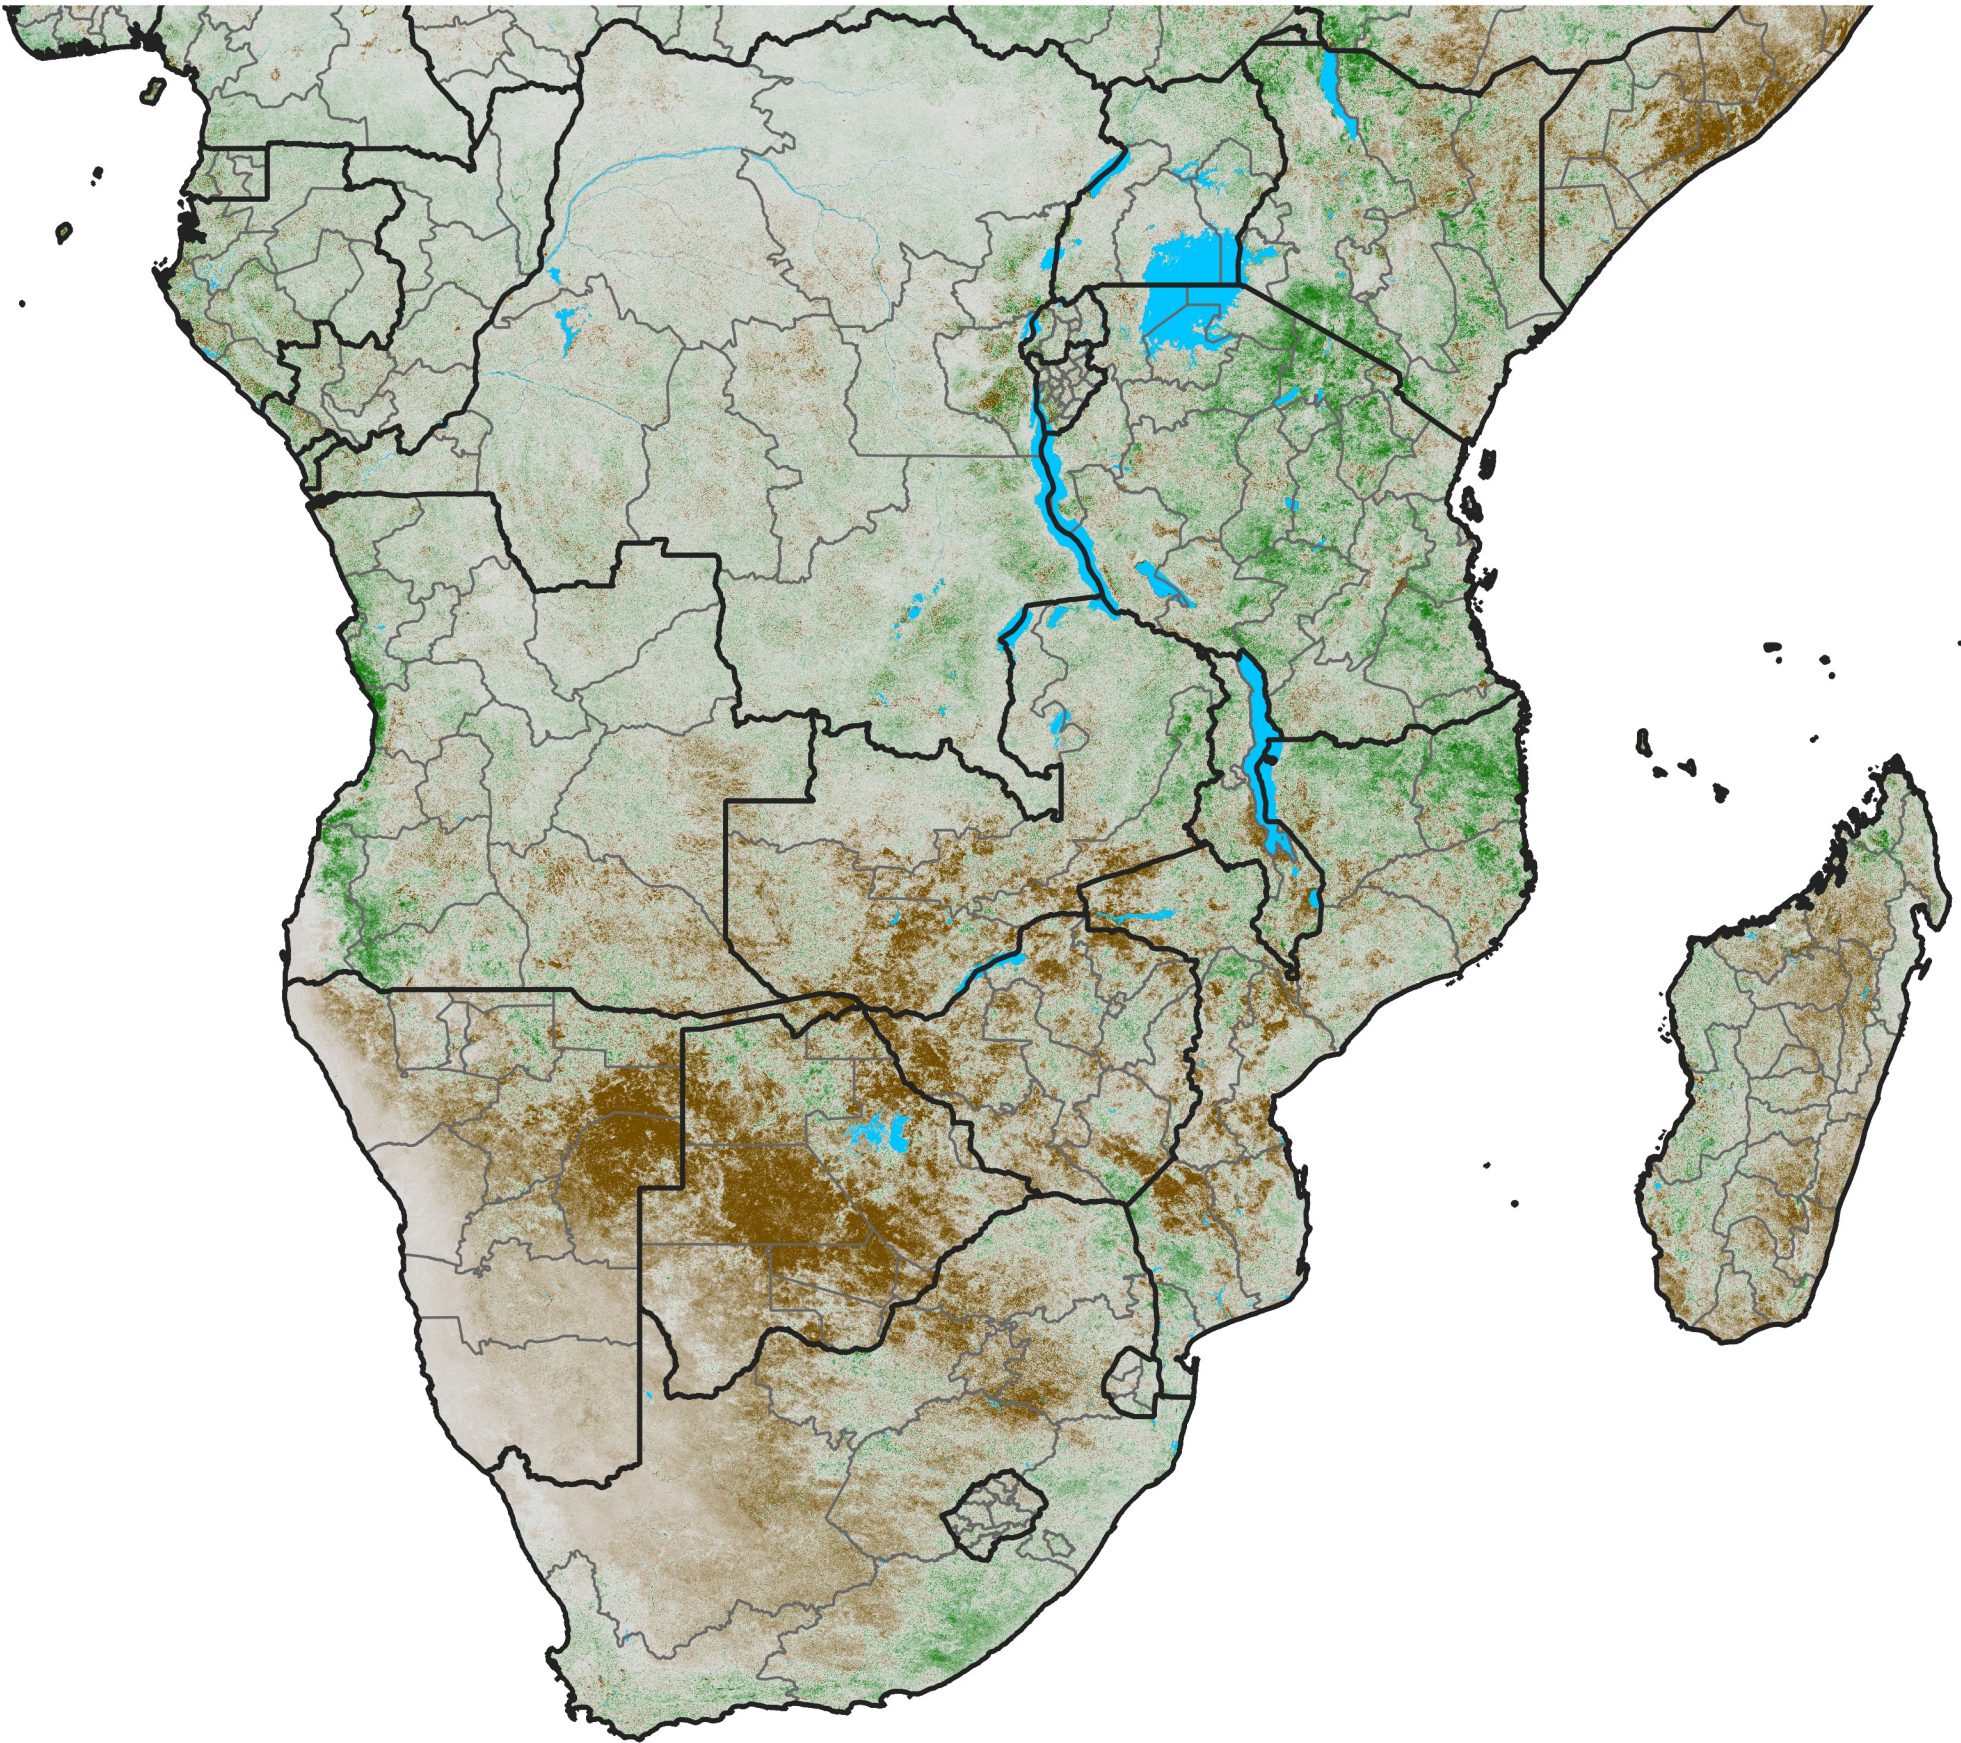

# Southern Africa

## NDVI Anomaly

2024 minus Mean (2012 - 2021)

Period 70 / Dec 11 - 20, 2024

### NDVI Anomaly

< -0.3   -0.2   -0.1   -0.05   0.05   0.1   0.2   >0.3

Negative

No Difference

Positive