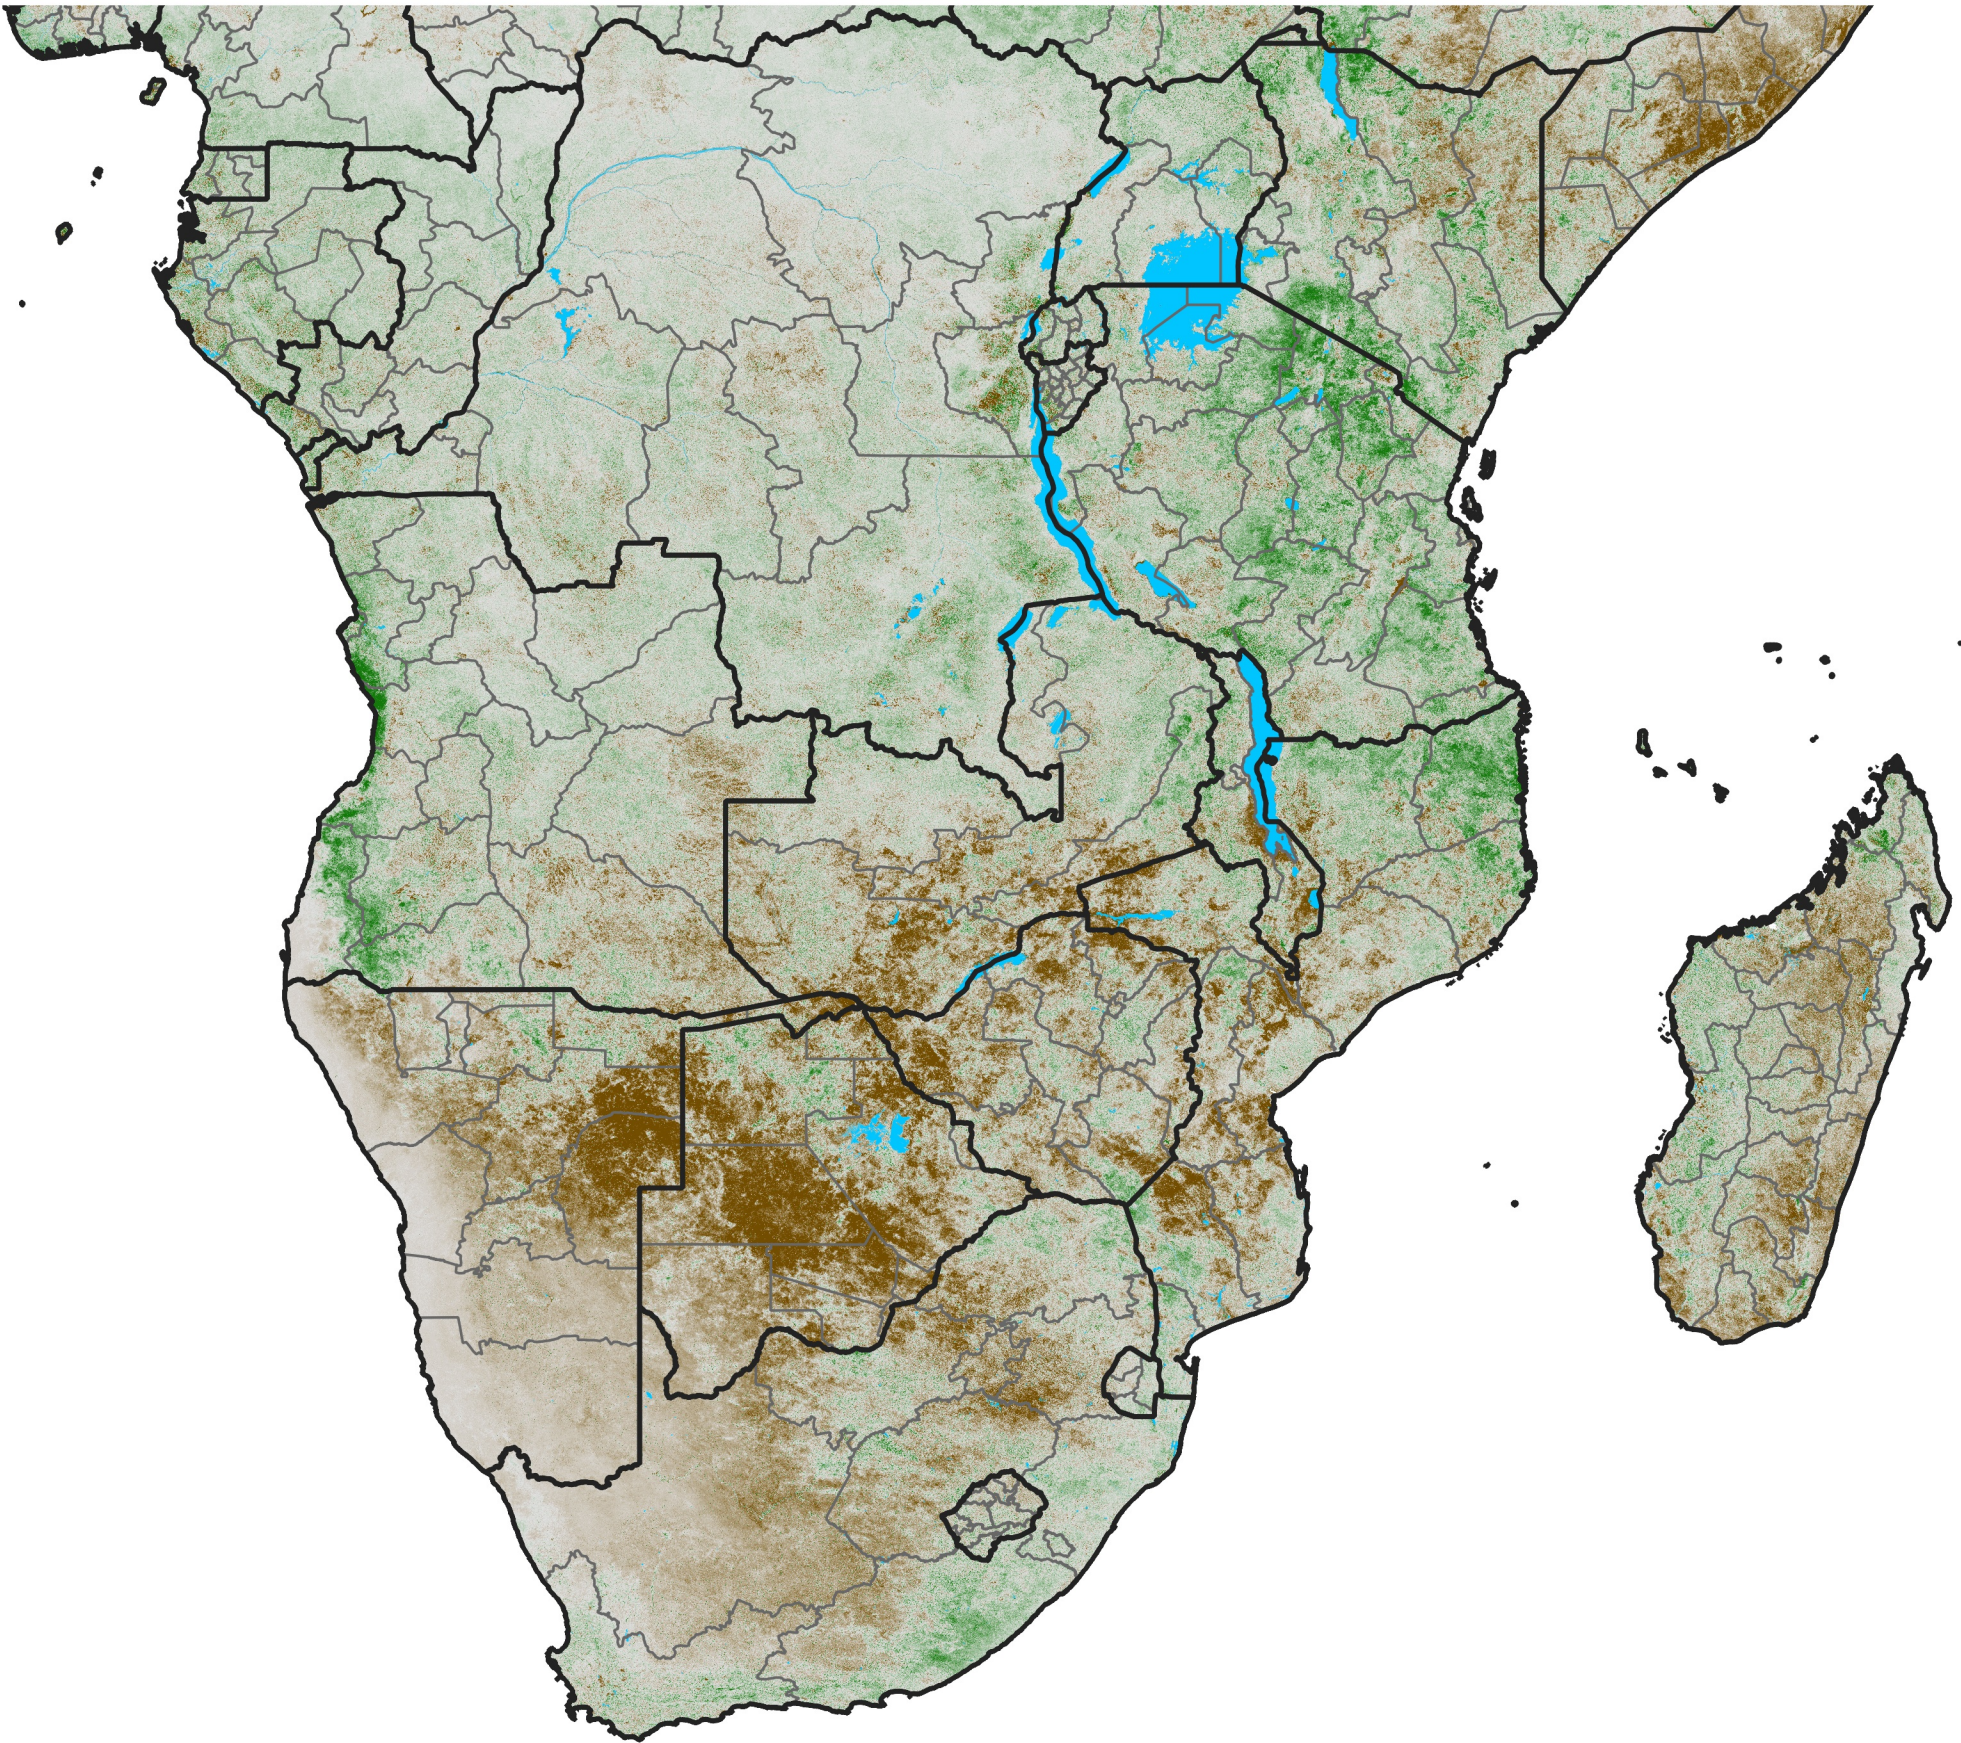

Southern Africa

NDVI Anomaly

2024 minus Mean (2012 - 2021)

Period 71 / Dec 16 - 25, 2024

NDVI Anomaly

< -0.3 -0.2 -0.1 -0.05 0.05 0.1 0.2 >0.3

Negative

No Difference