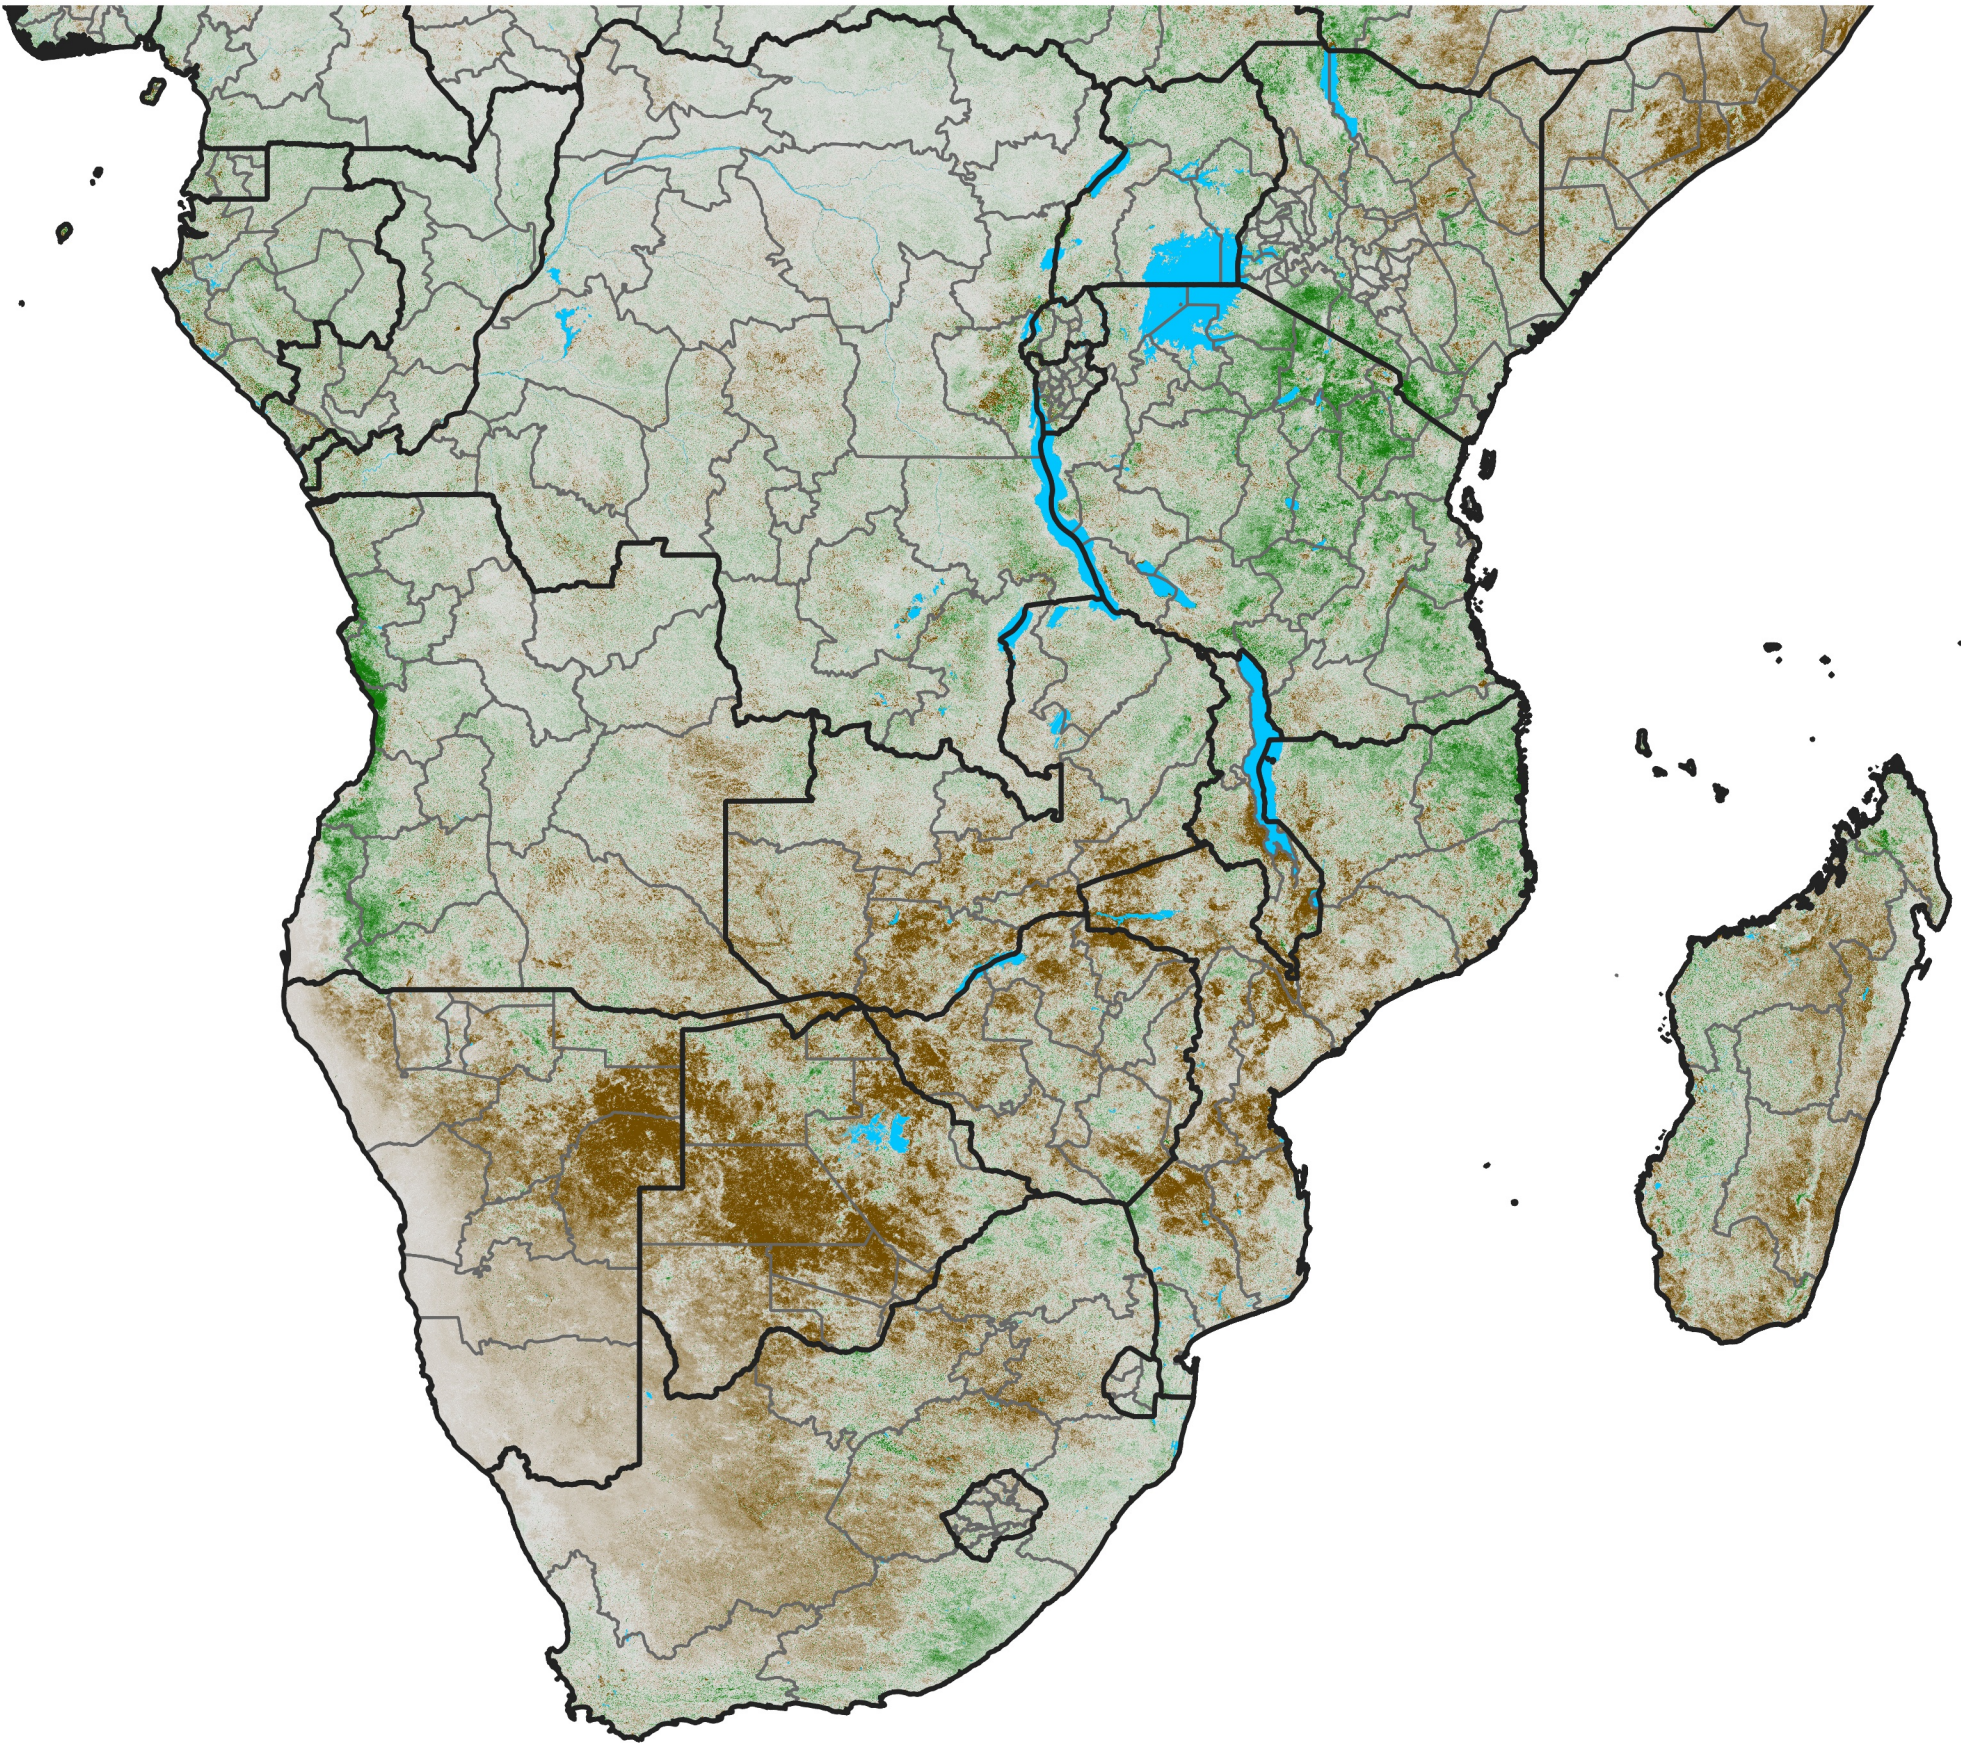

Southern Africa

NDVI Anomaly

2024 minus Mean (2012 - 2021)

Period 72 / Dec 21 - 31, 2024

NDVI Anomaly

< -0.3 -0.2 -0.1 -0.05 0.05 0.1 0.2 >0.3

Negative

No Difference