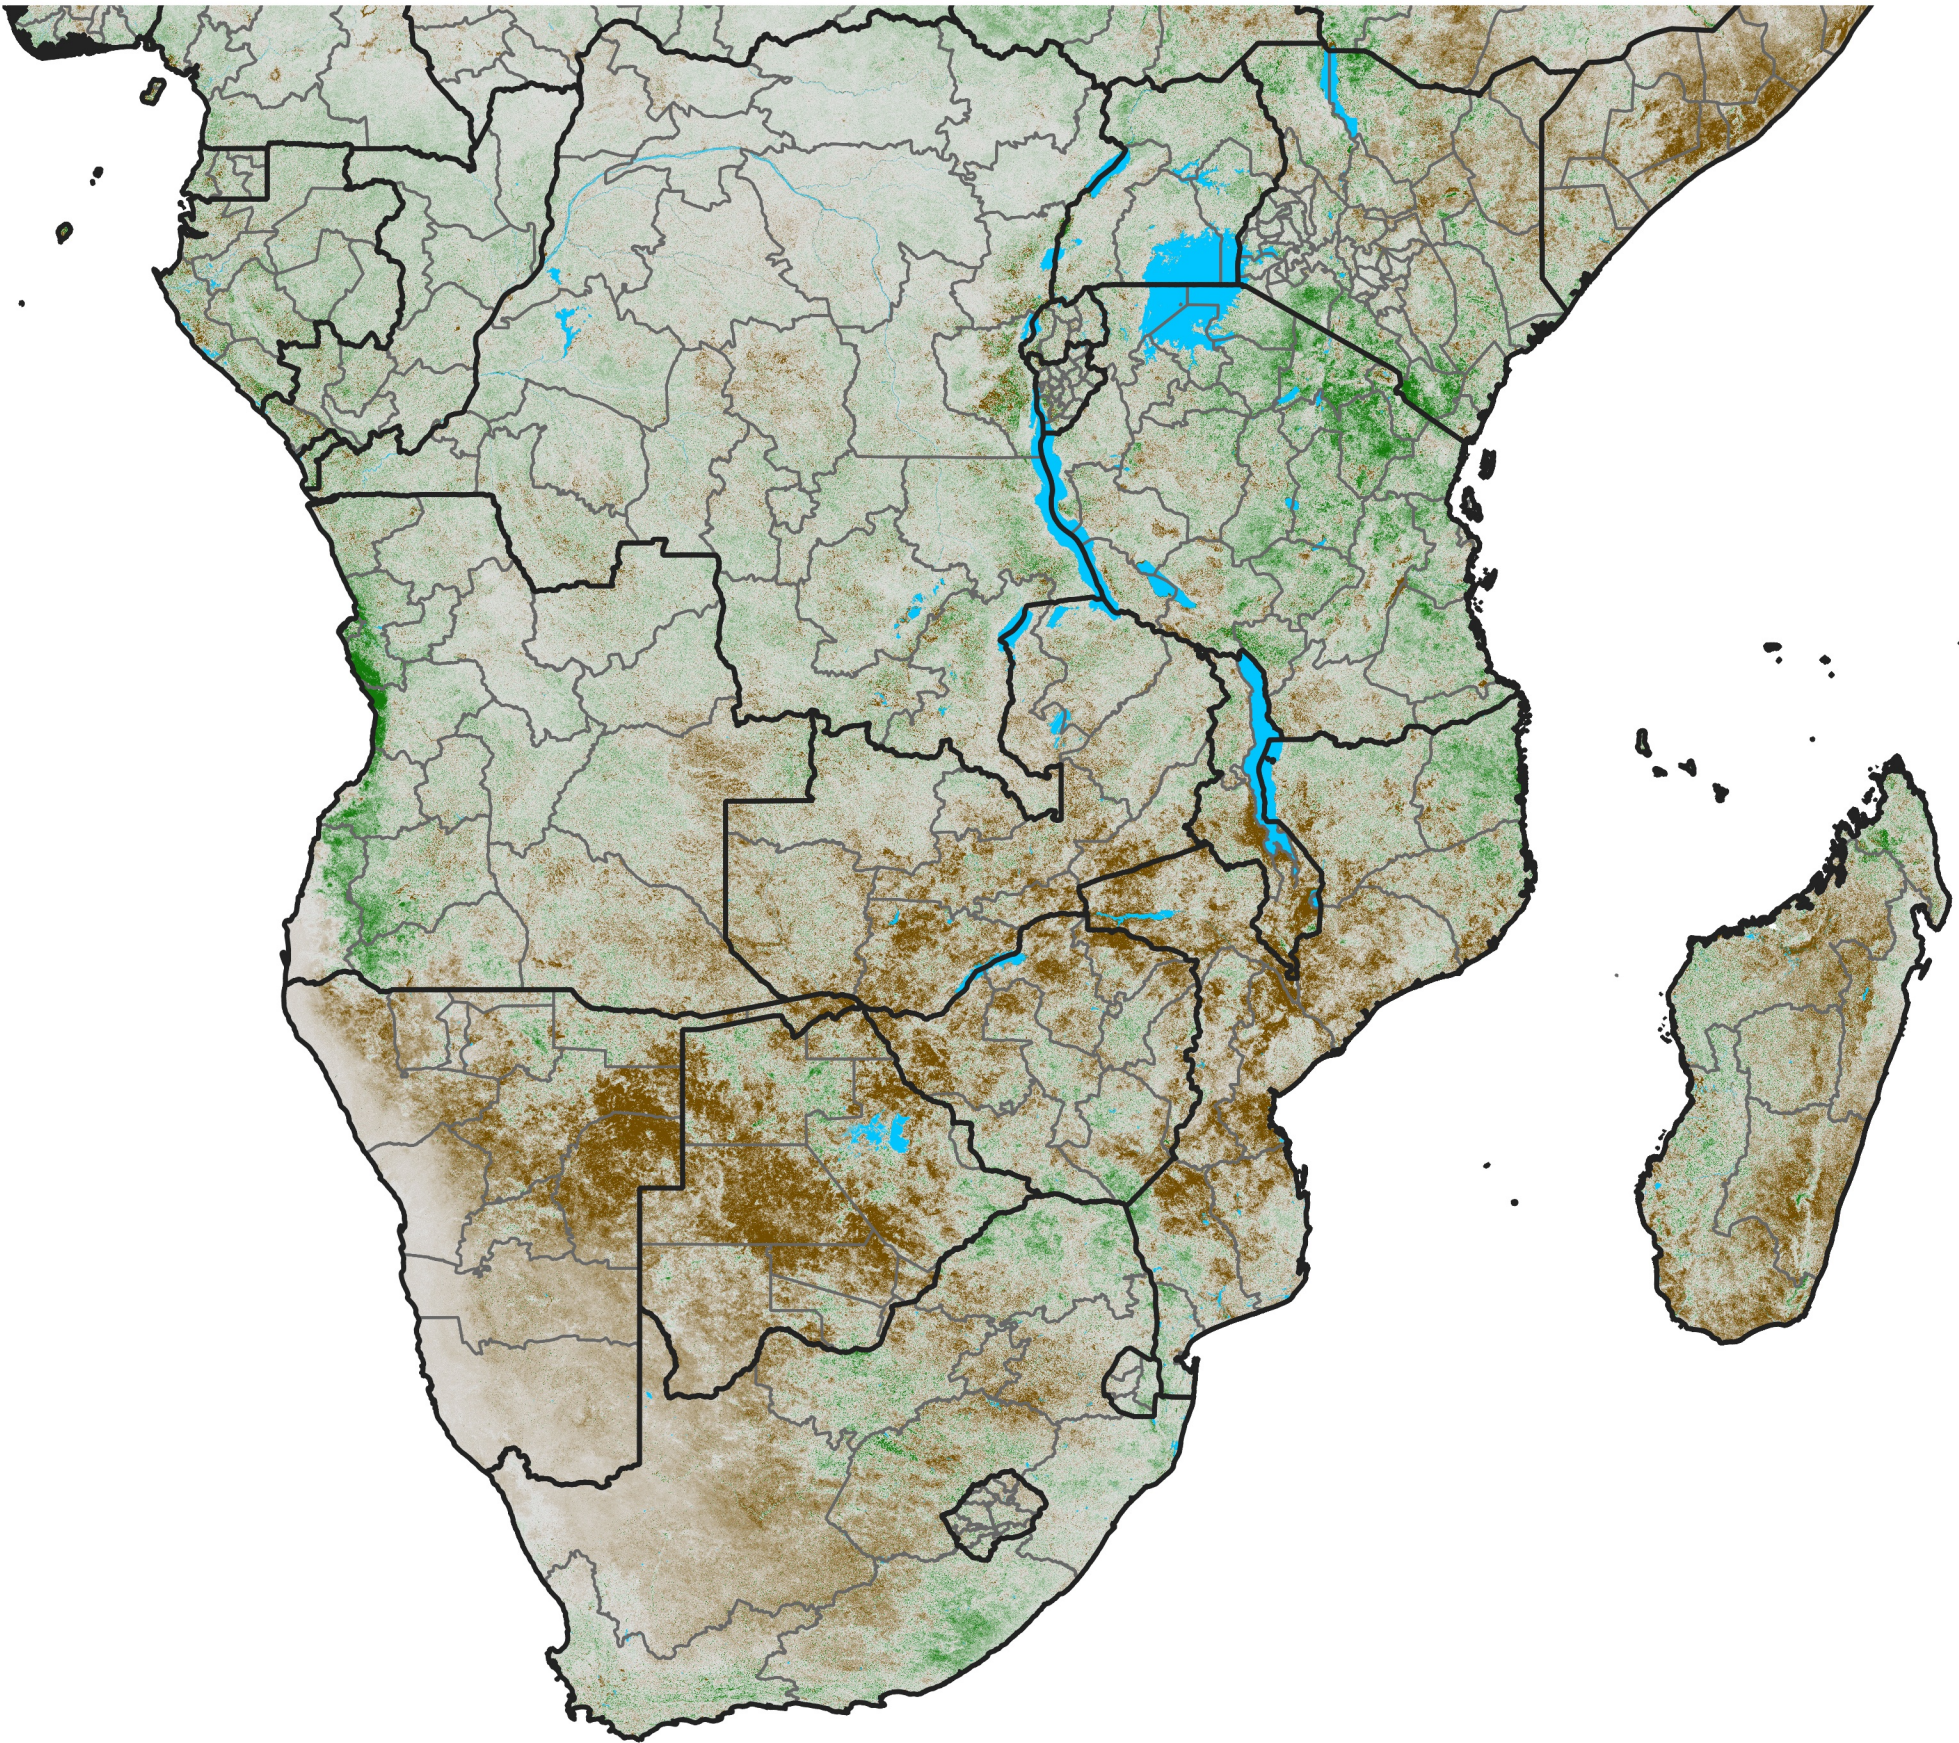

# Southern Africa

## NDVI Anomaly

2025 minus Mean (2012 - 2021)

Period 01 / Dec 26, 2024 - Jan 05, 2025

### NDVI Anomaly

< -0.3   -0.2   -0.1   -0.05   0.05   0.1   0.2   >0.3

Negative

No Difference

Positive