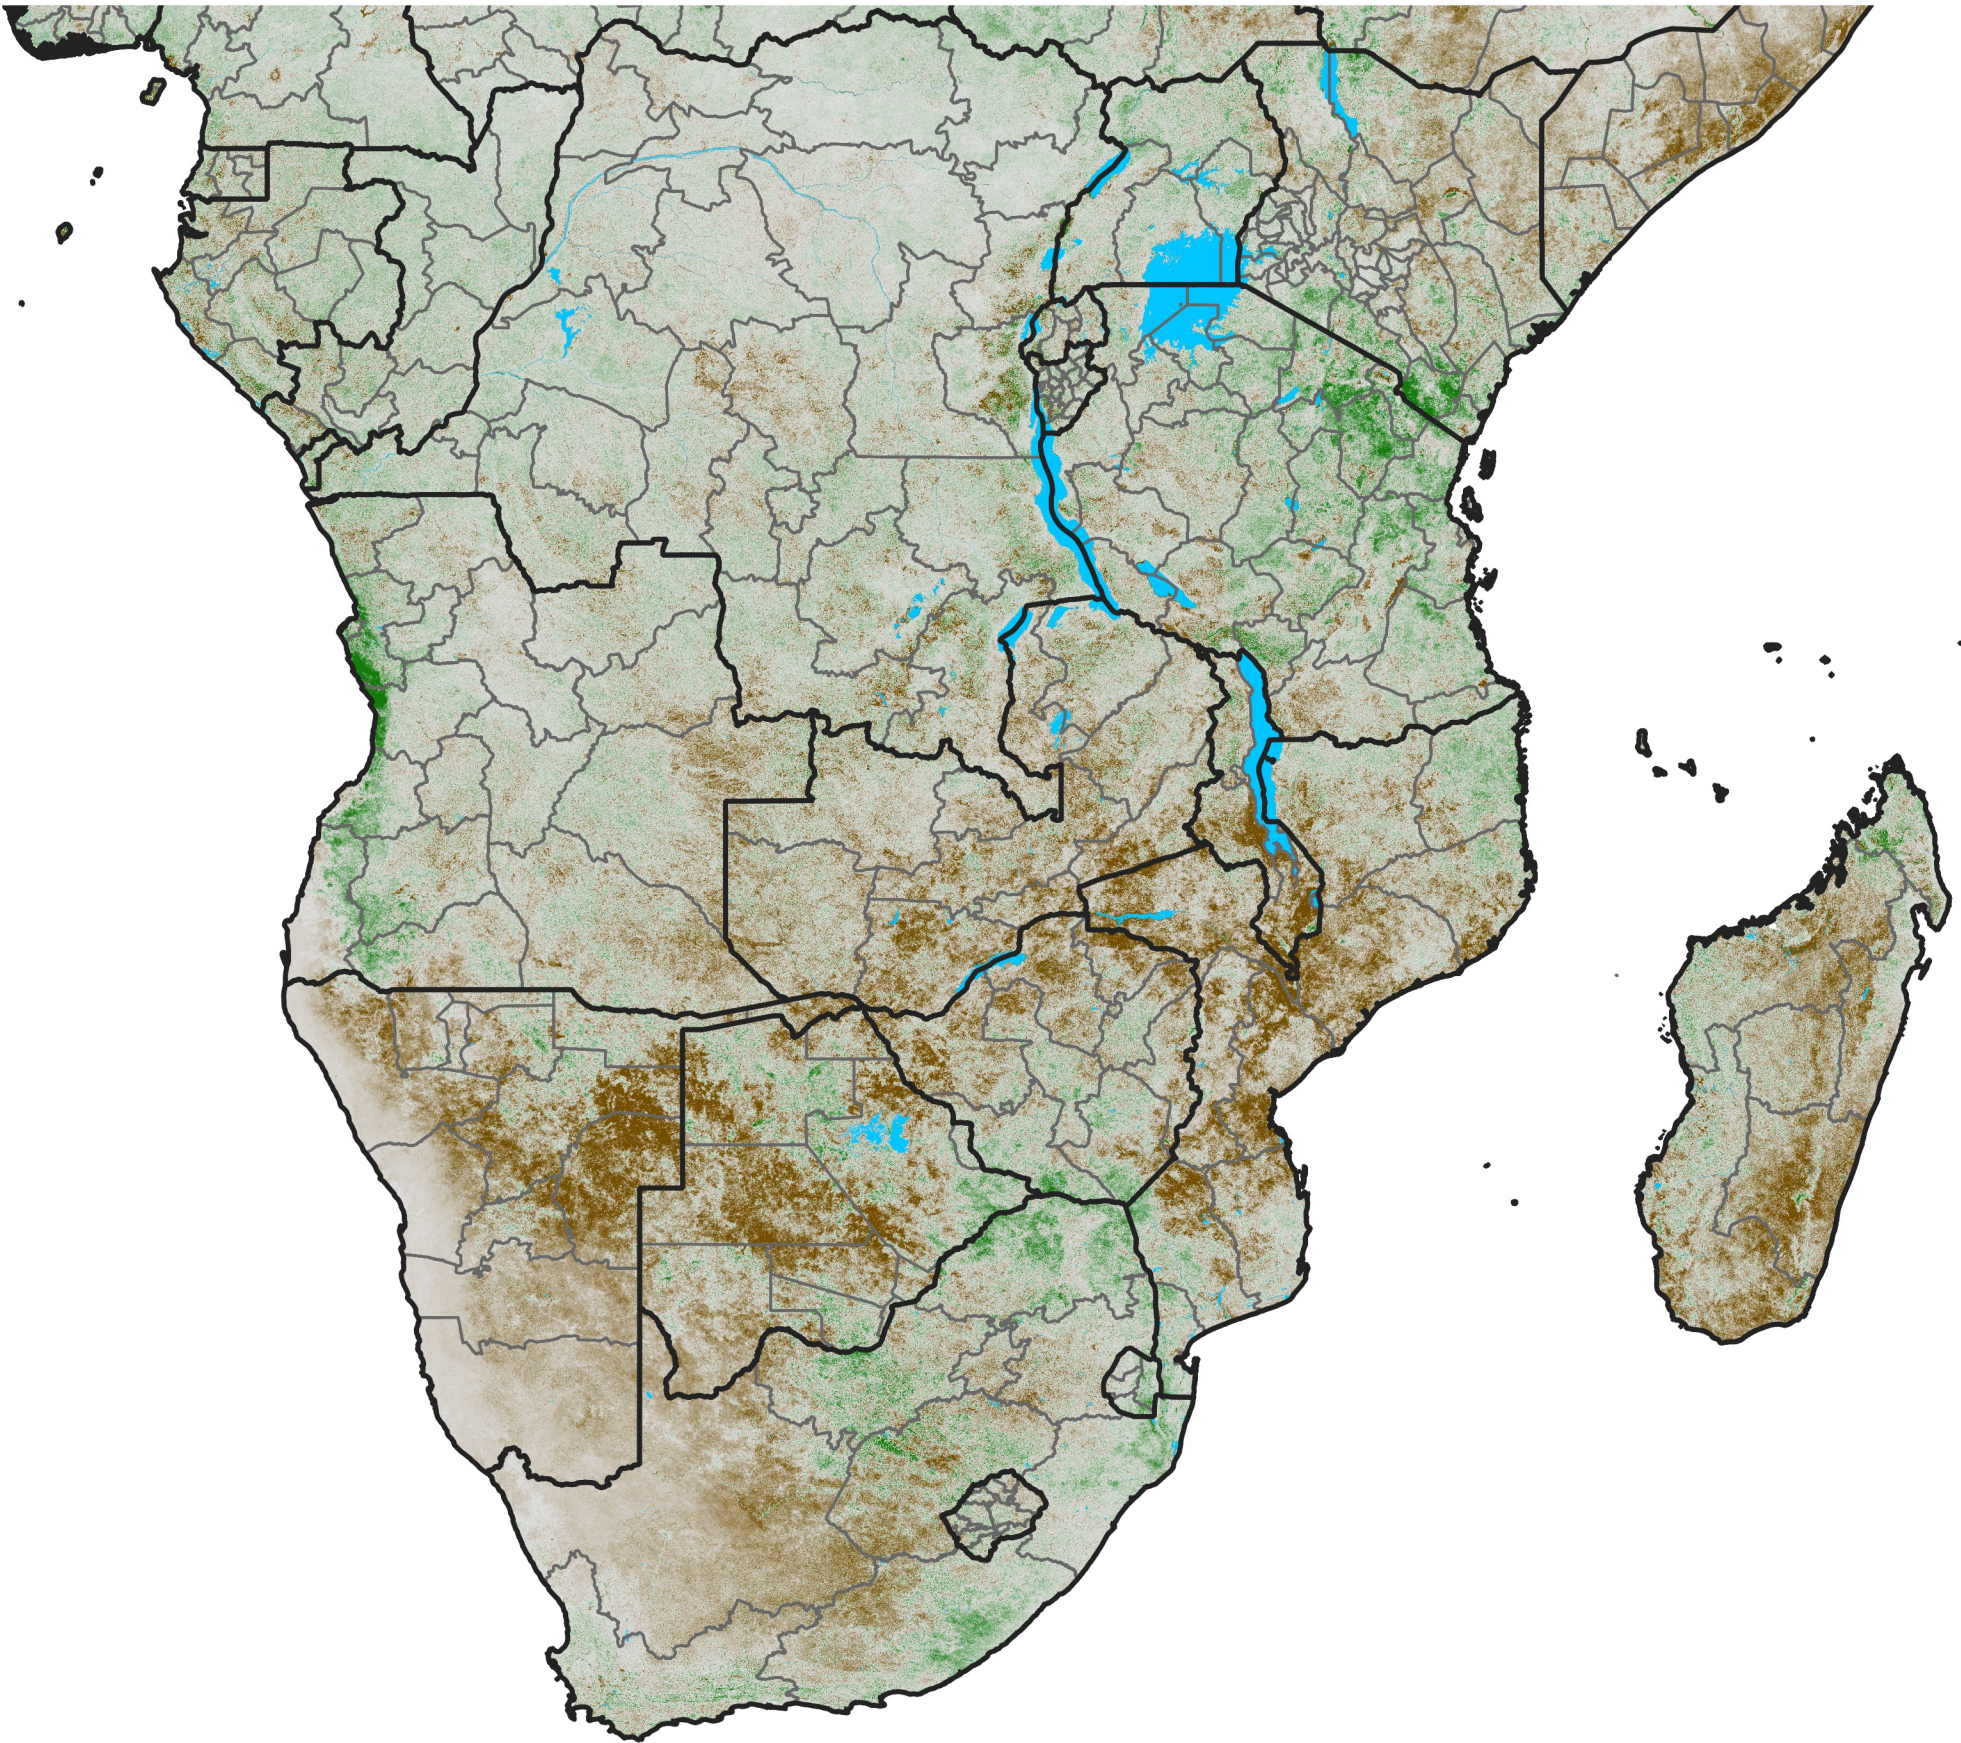

# Southern Africa

## NDVI Anomaly

2025 minus Mean (2012 - 2021)

Period 03 / Jan 06 - 15, 2025

### NDVI Anomaly

< -0.3   -0.2   -0.1   -0.05   0.05   0.1   0.2   >0.3

Negative

No Difference

Positive