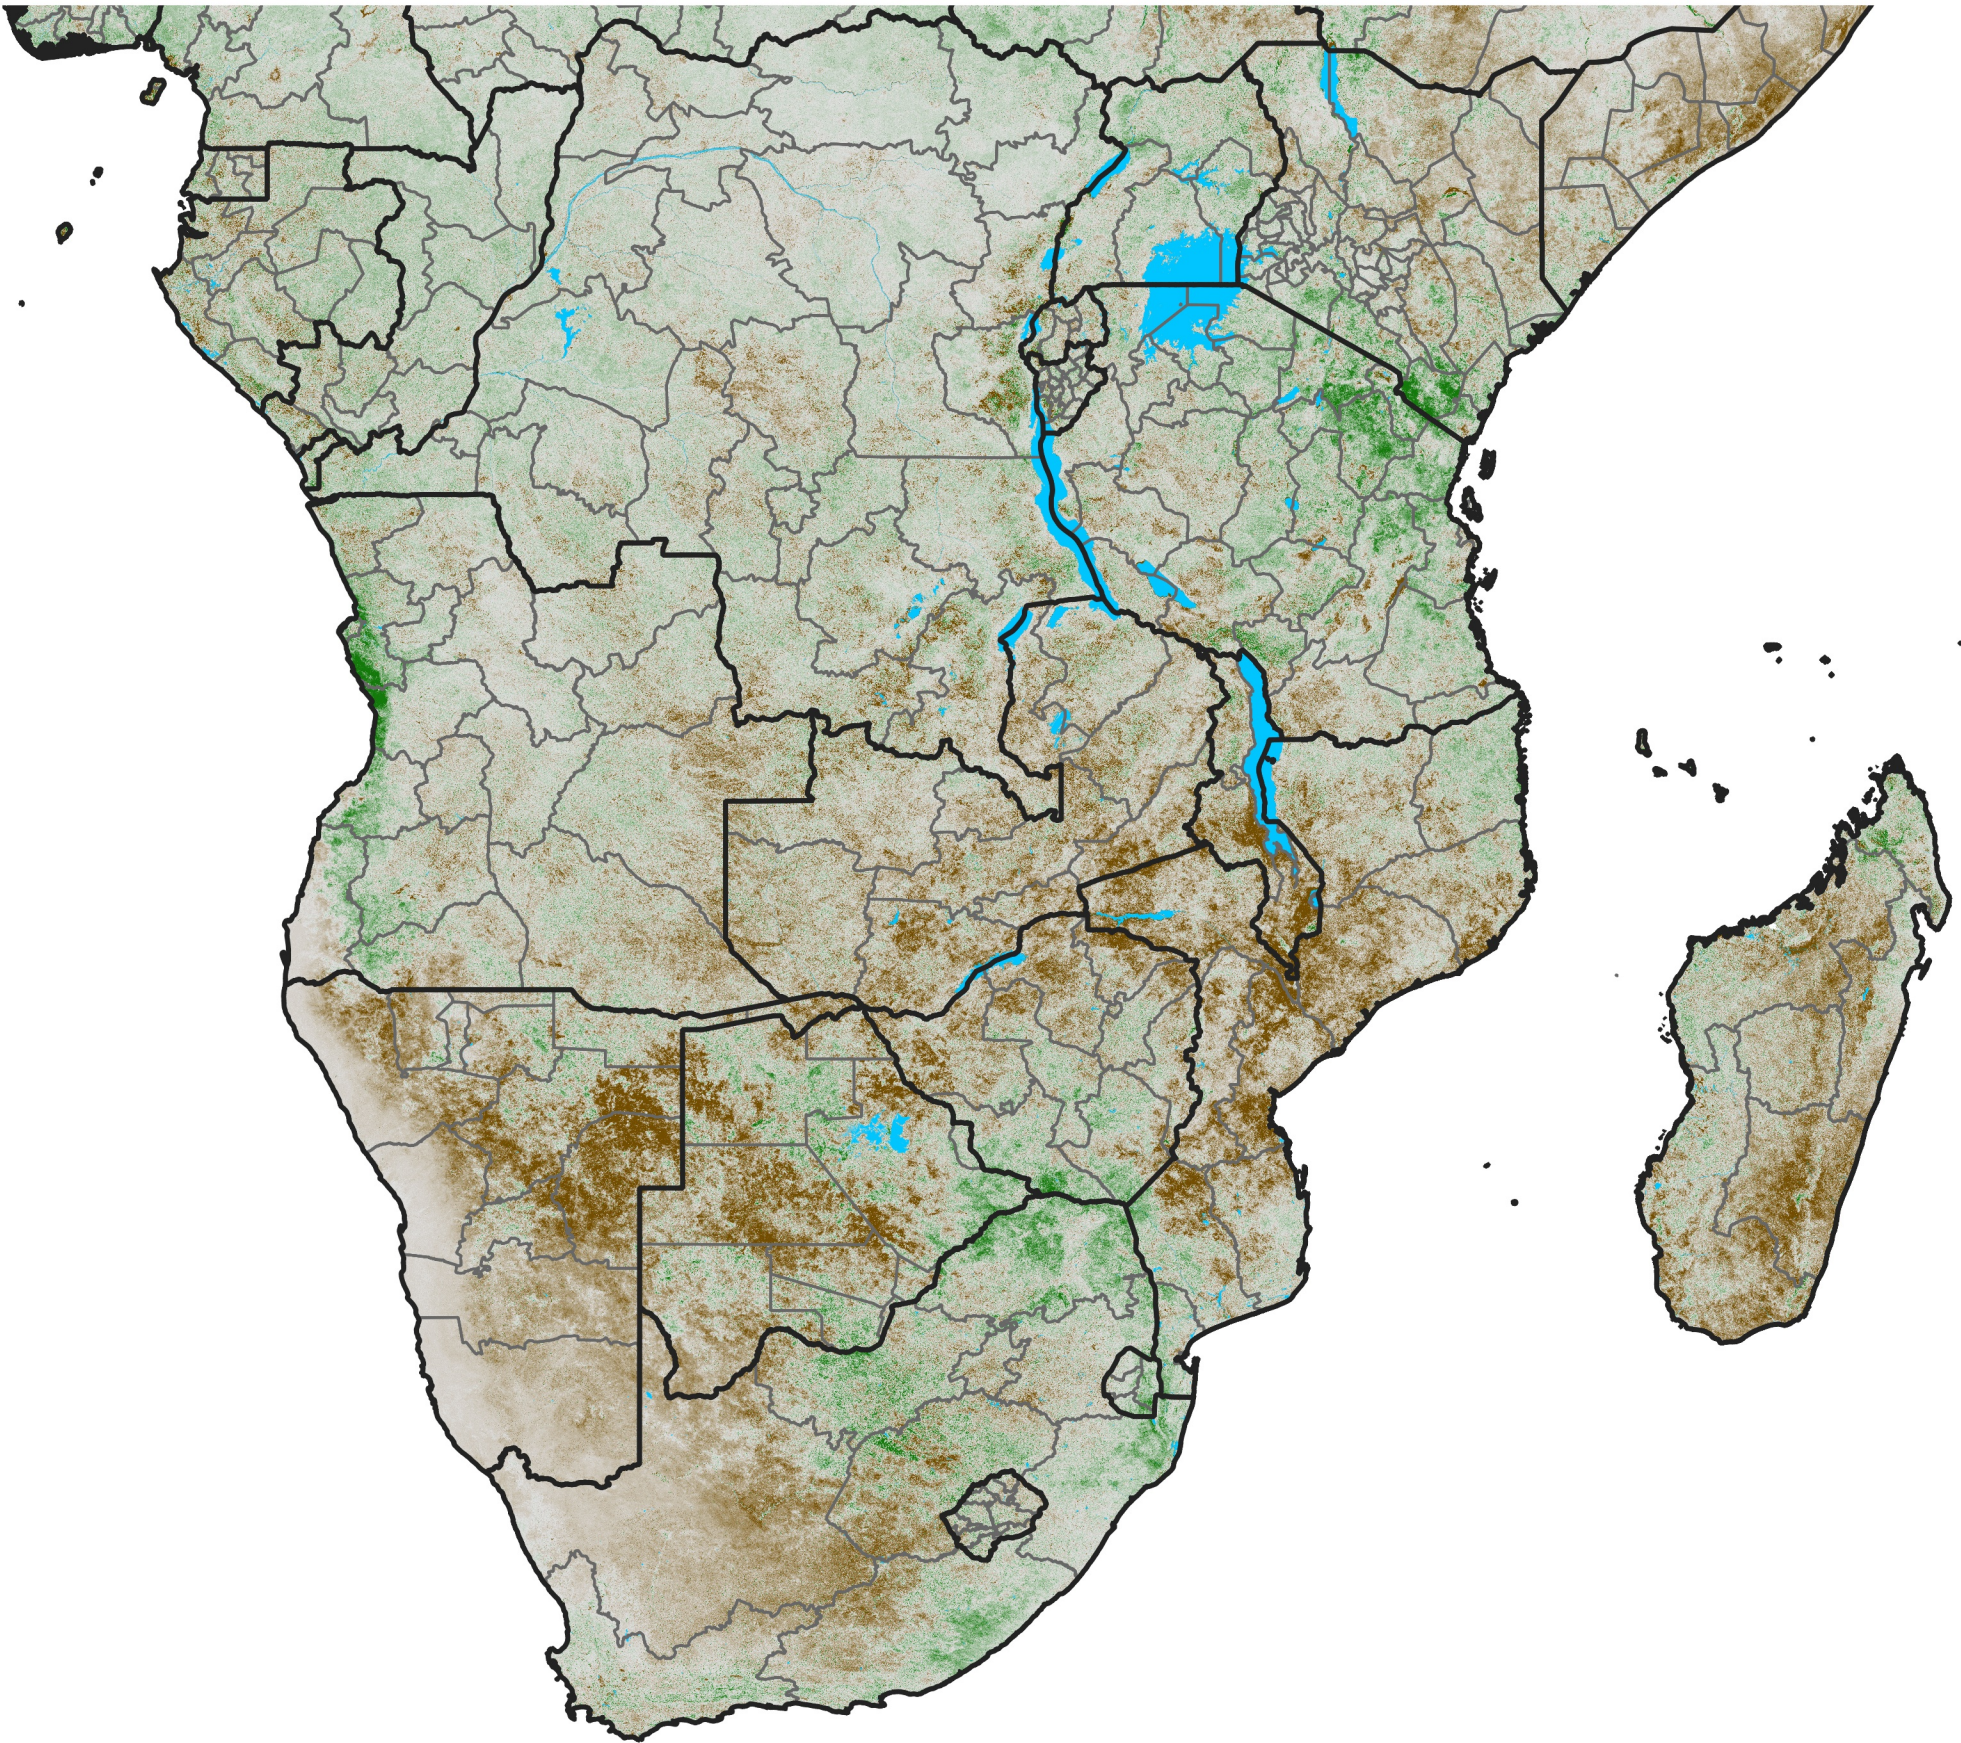

Southern Africa

NDVI Anomaly

2025 minus Mean (2012 - 2021)

Period 04 / Jan 11 - 20, 2025

NDVI Anomaly

< -0.3 -0.2 -0.1 -0.05 0.05 0.1 0.2 >0.3

Negative

No Difference