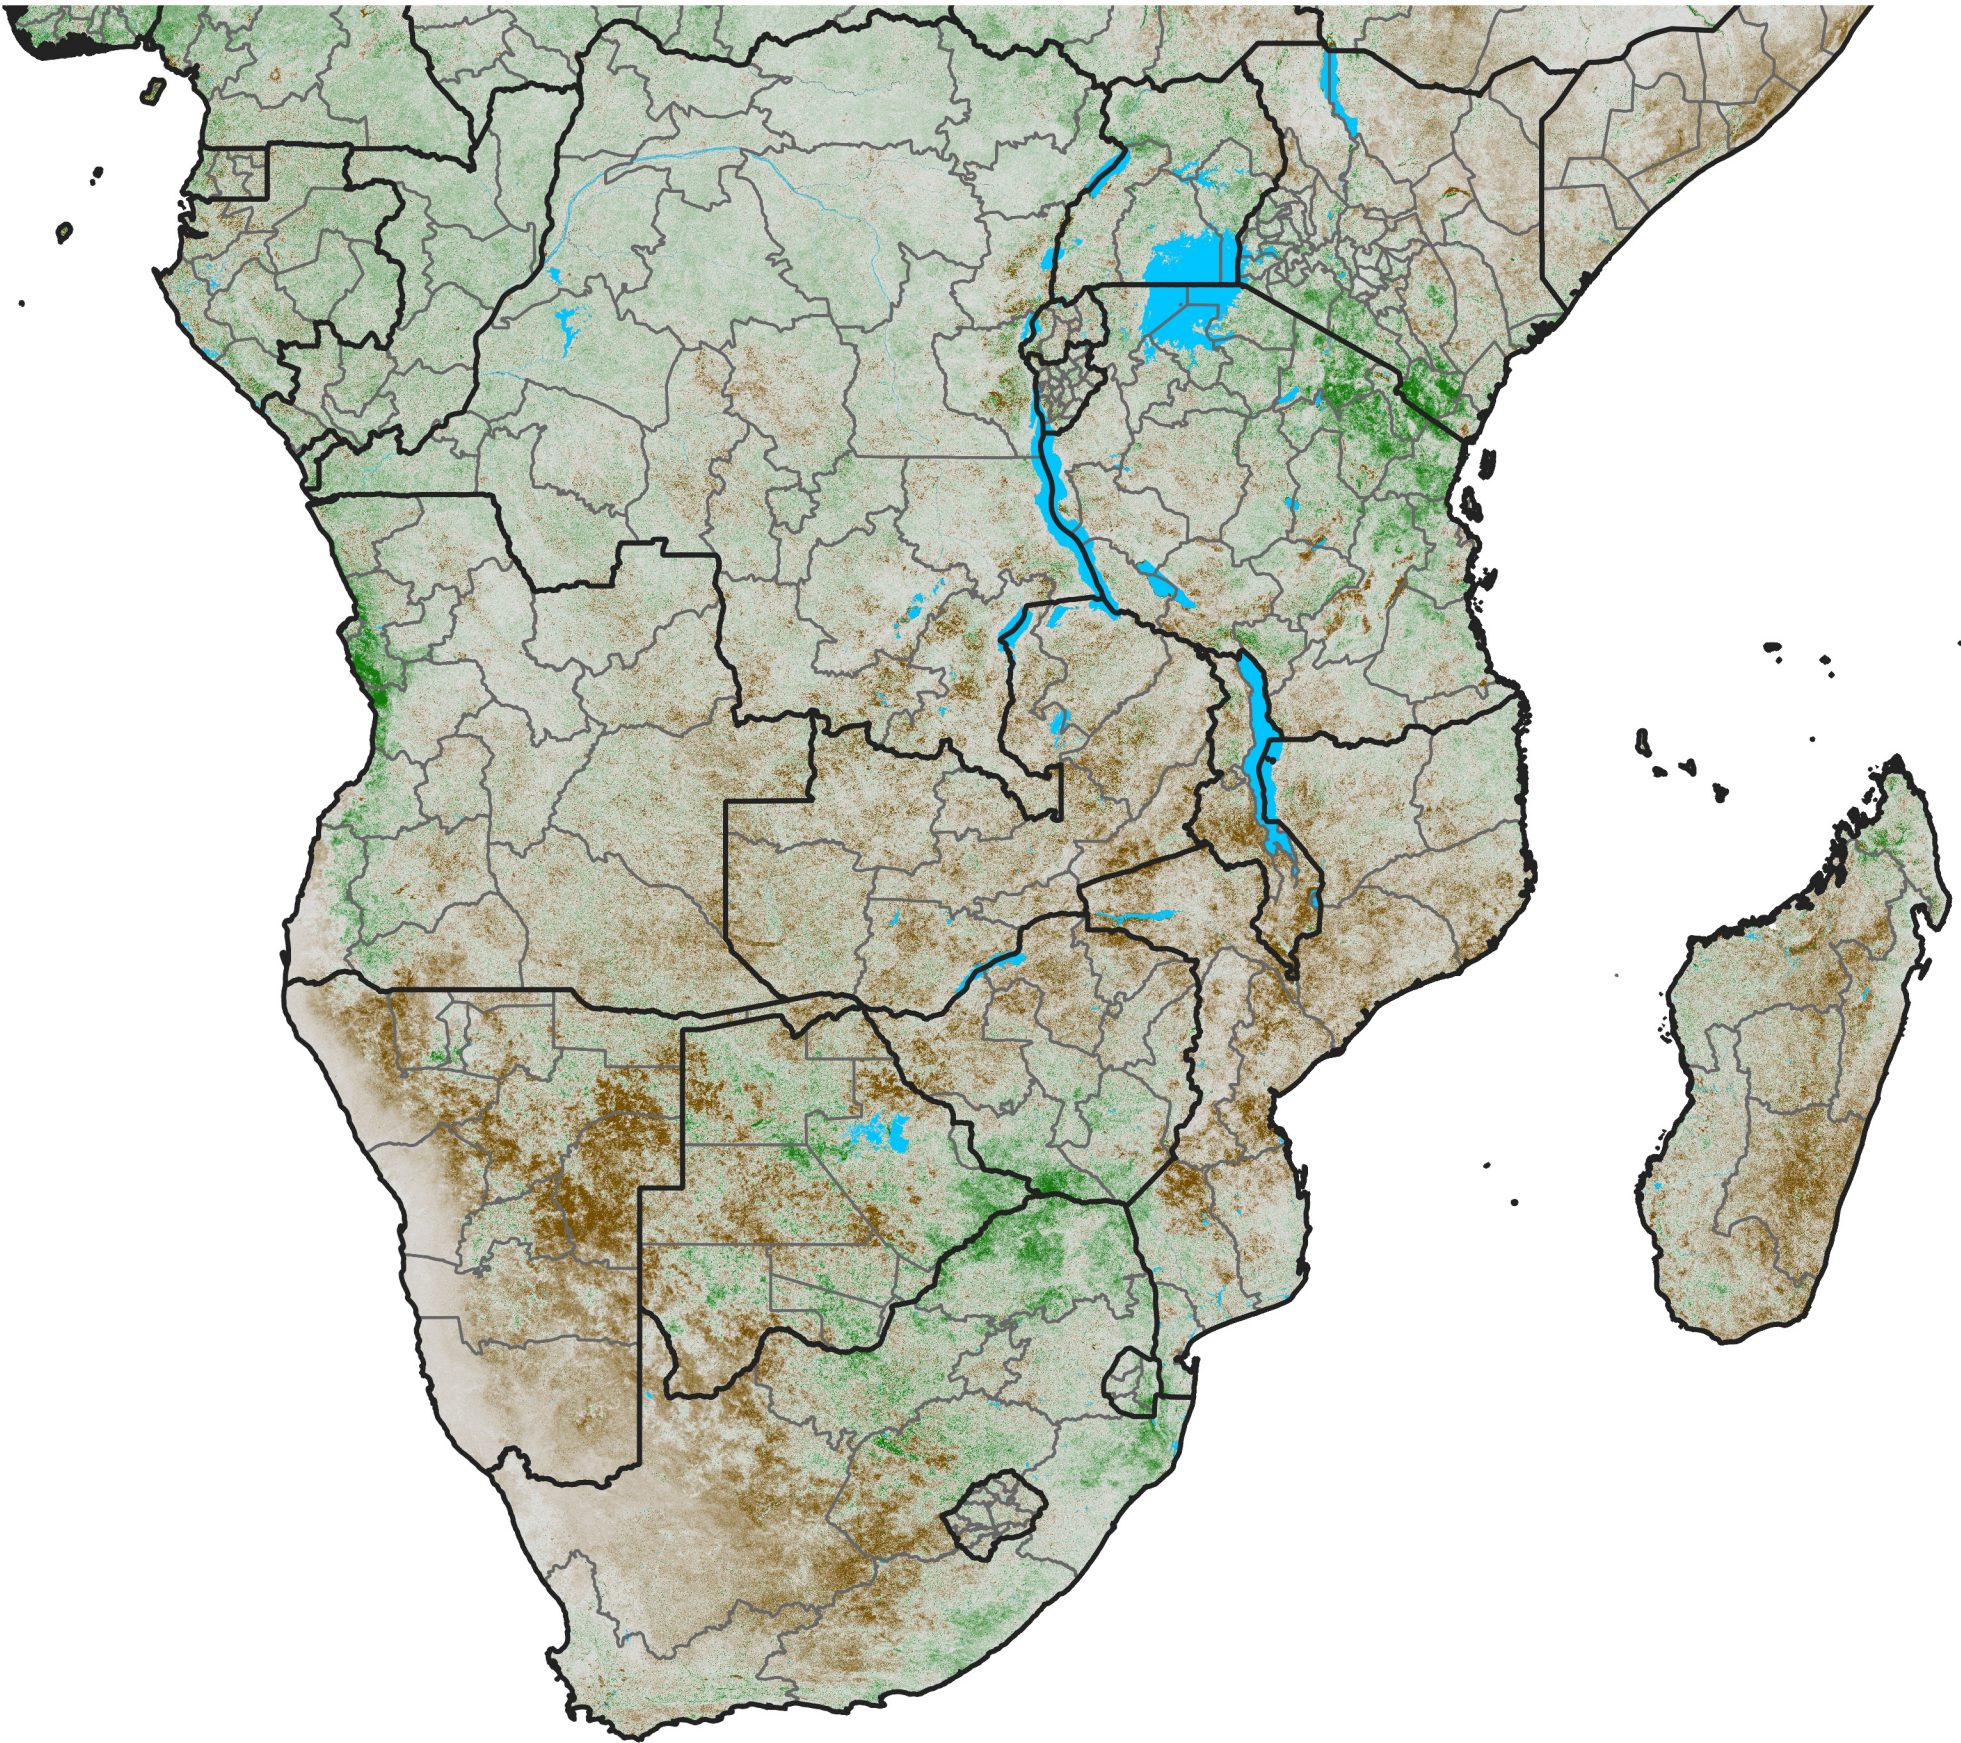

Southern Africa

NDVI Anomaly

2025 minus Mean (2012 - 2021)

Period 07 / Jan 26 - Feb 05, 2025

NDVI Anomaly

< -0.3 -0.2 -0.1 -0.05 0.05 0.1 0.2 >0.3

Negative

No Difference