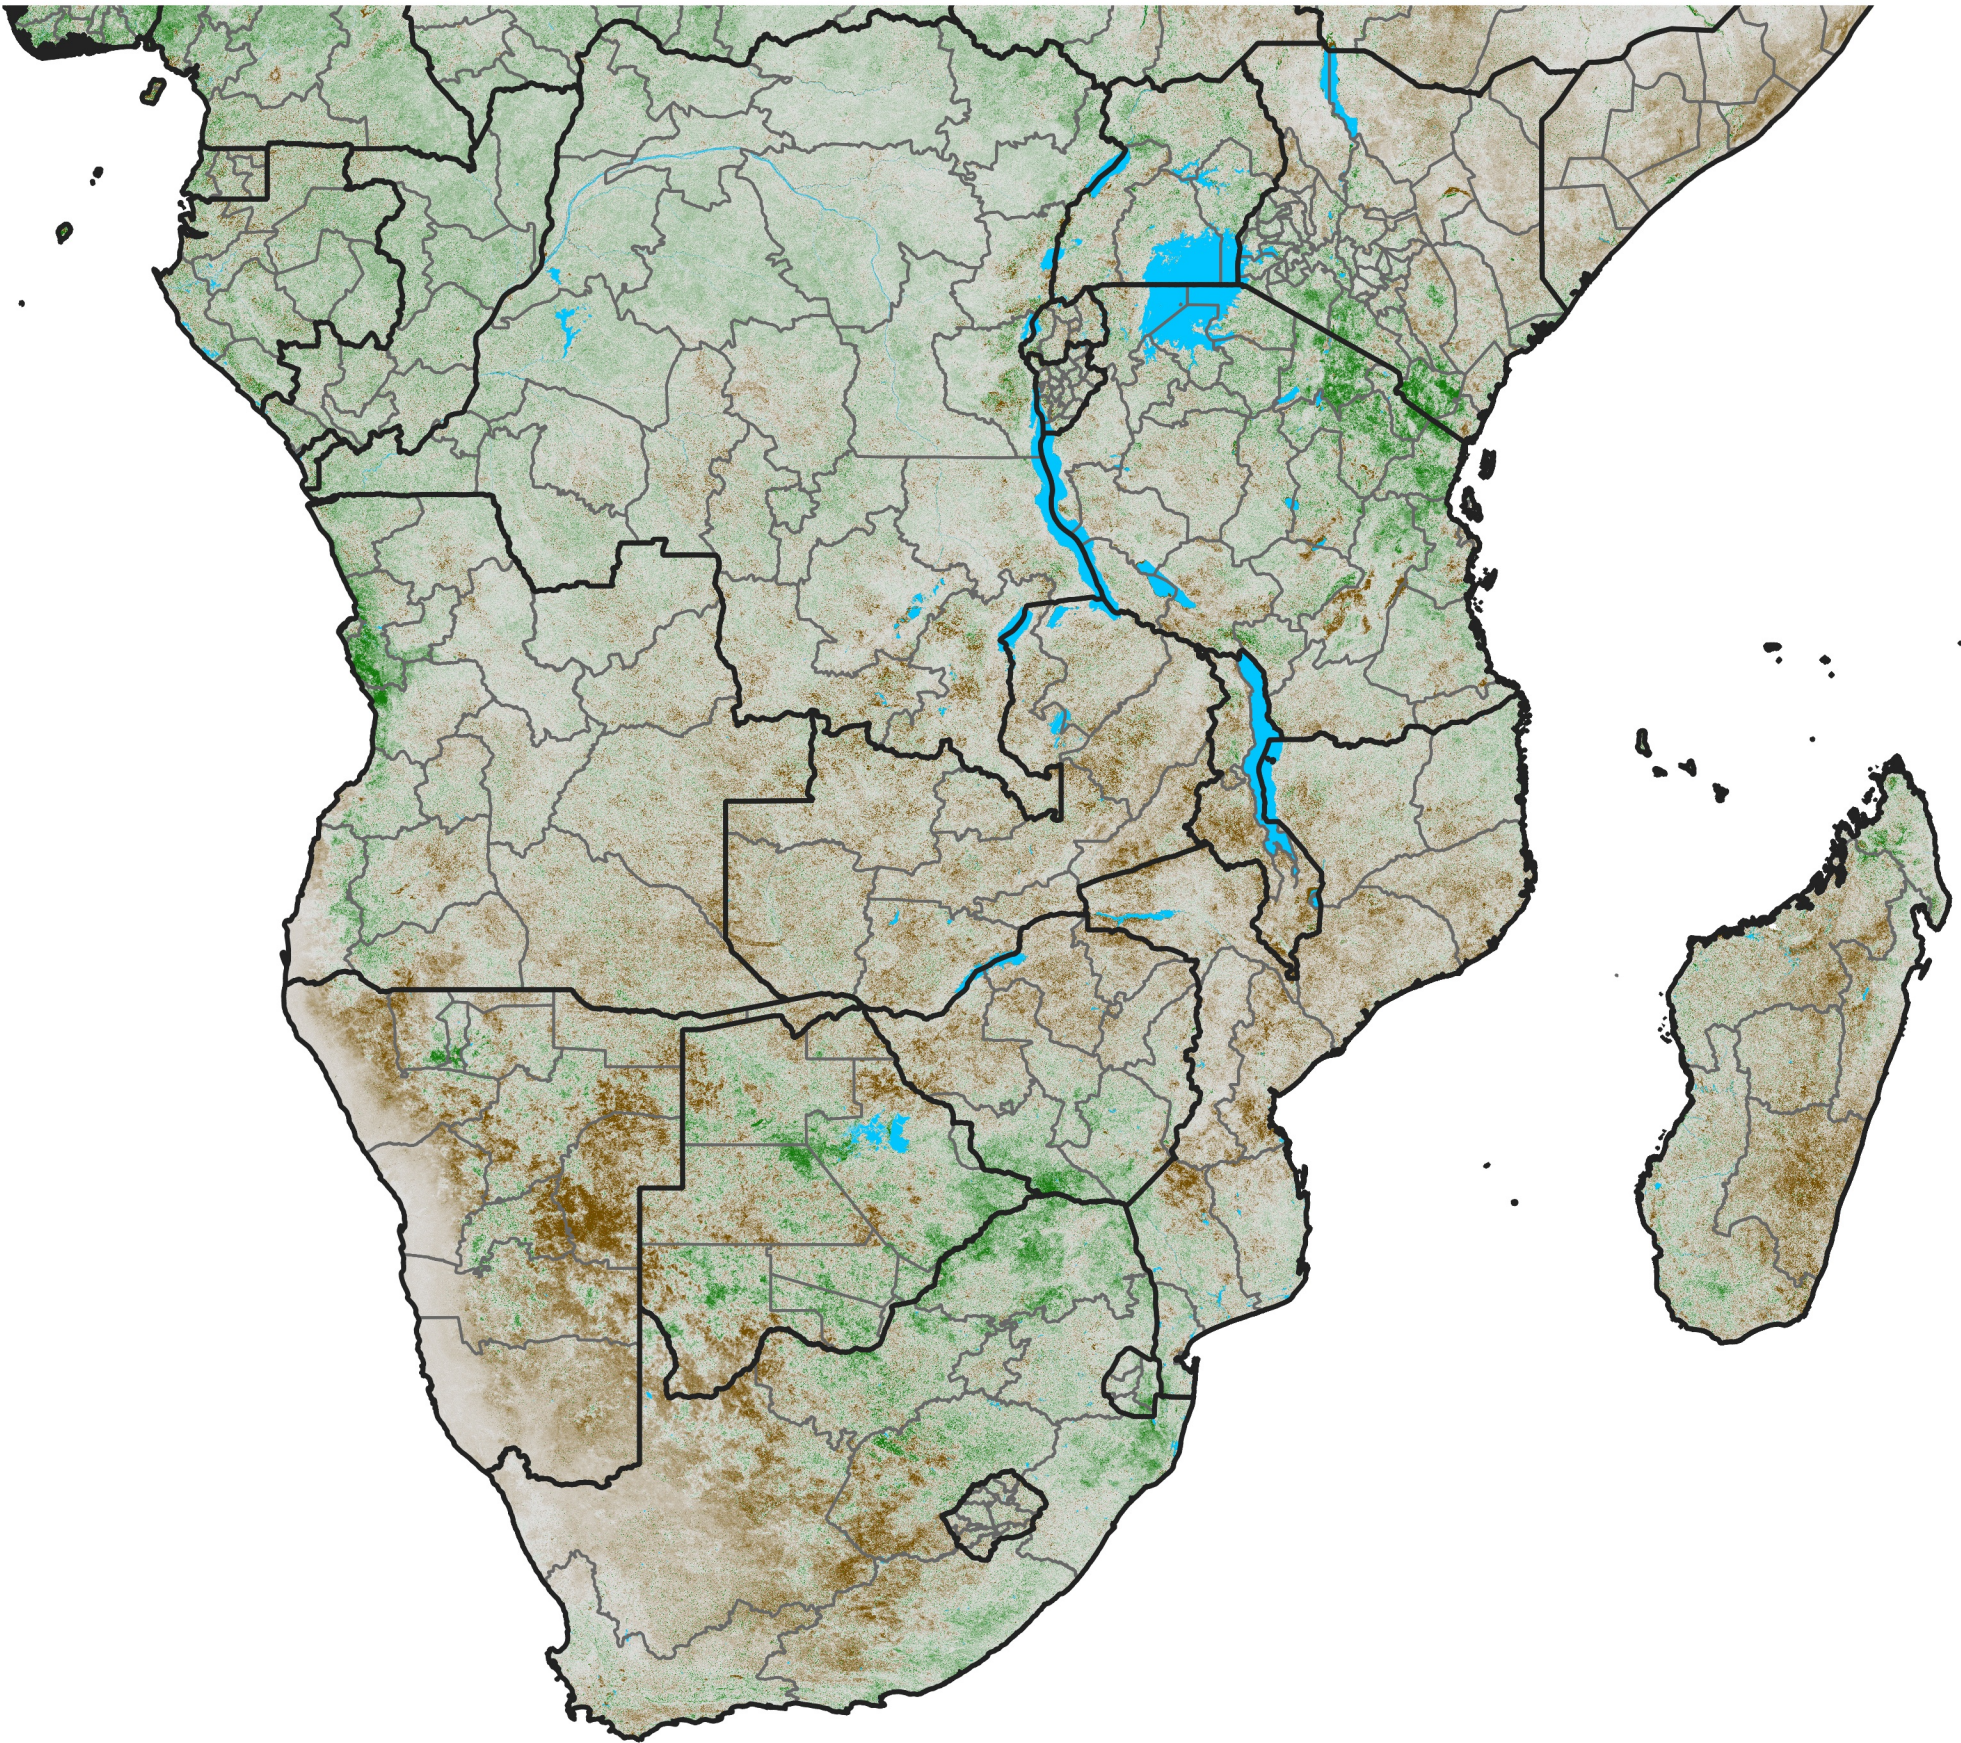

# Southern Africa

## NDVI Anomaly

2025 minus Mean (2012 - 2021)

Period 09 / Feb 06 - 15, 2025