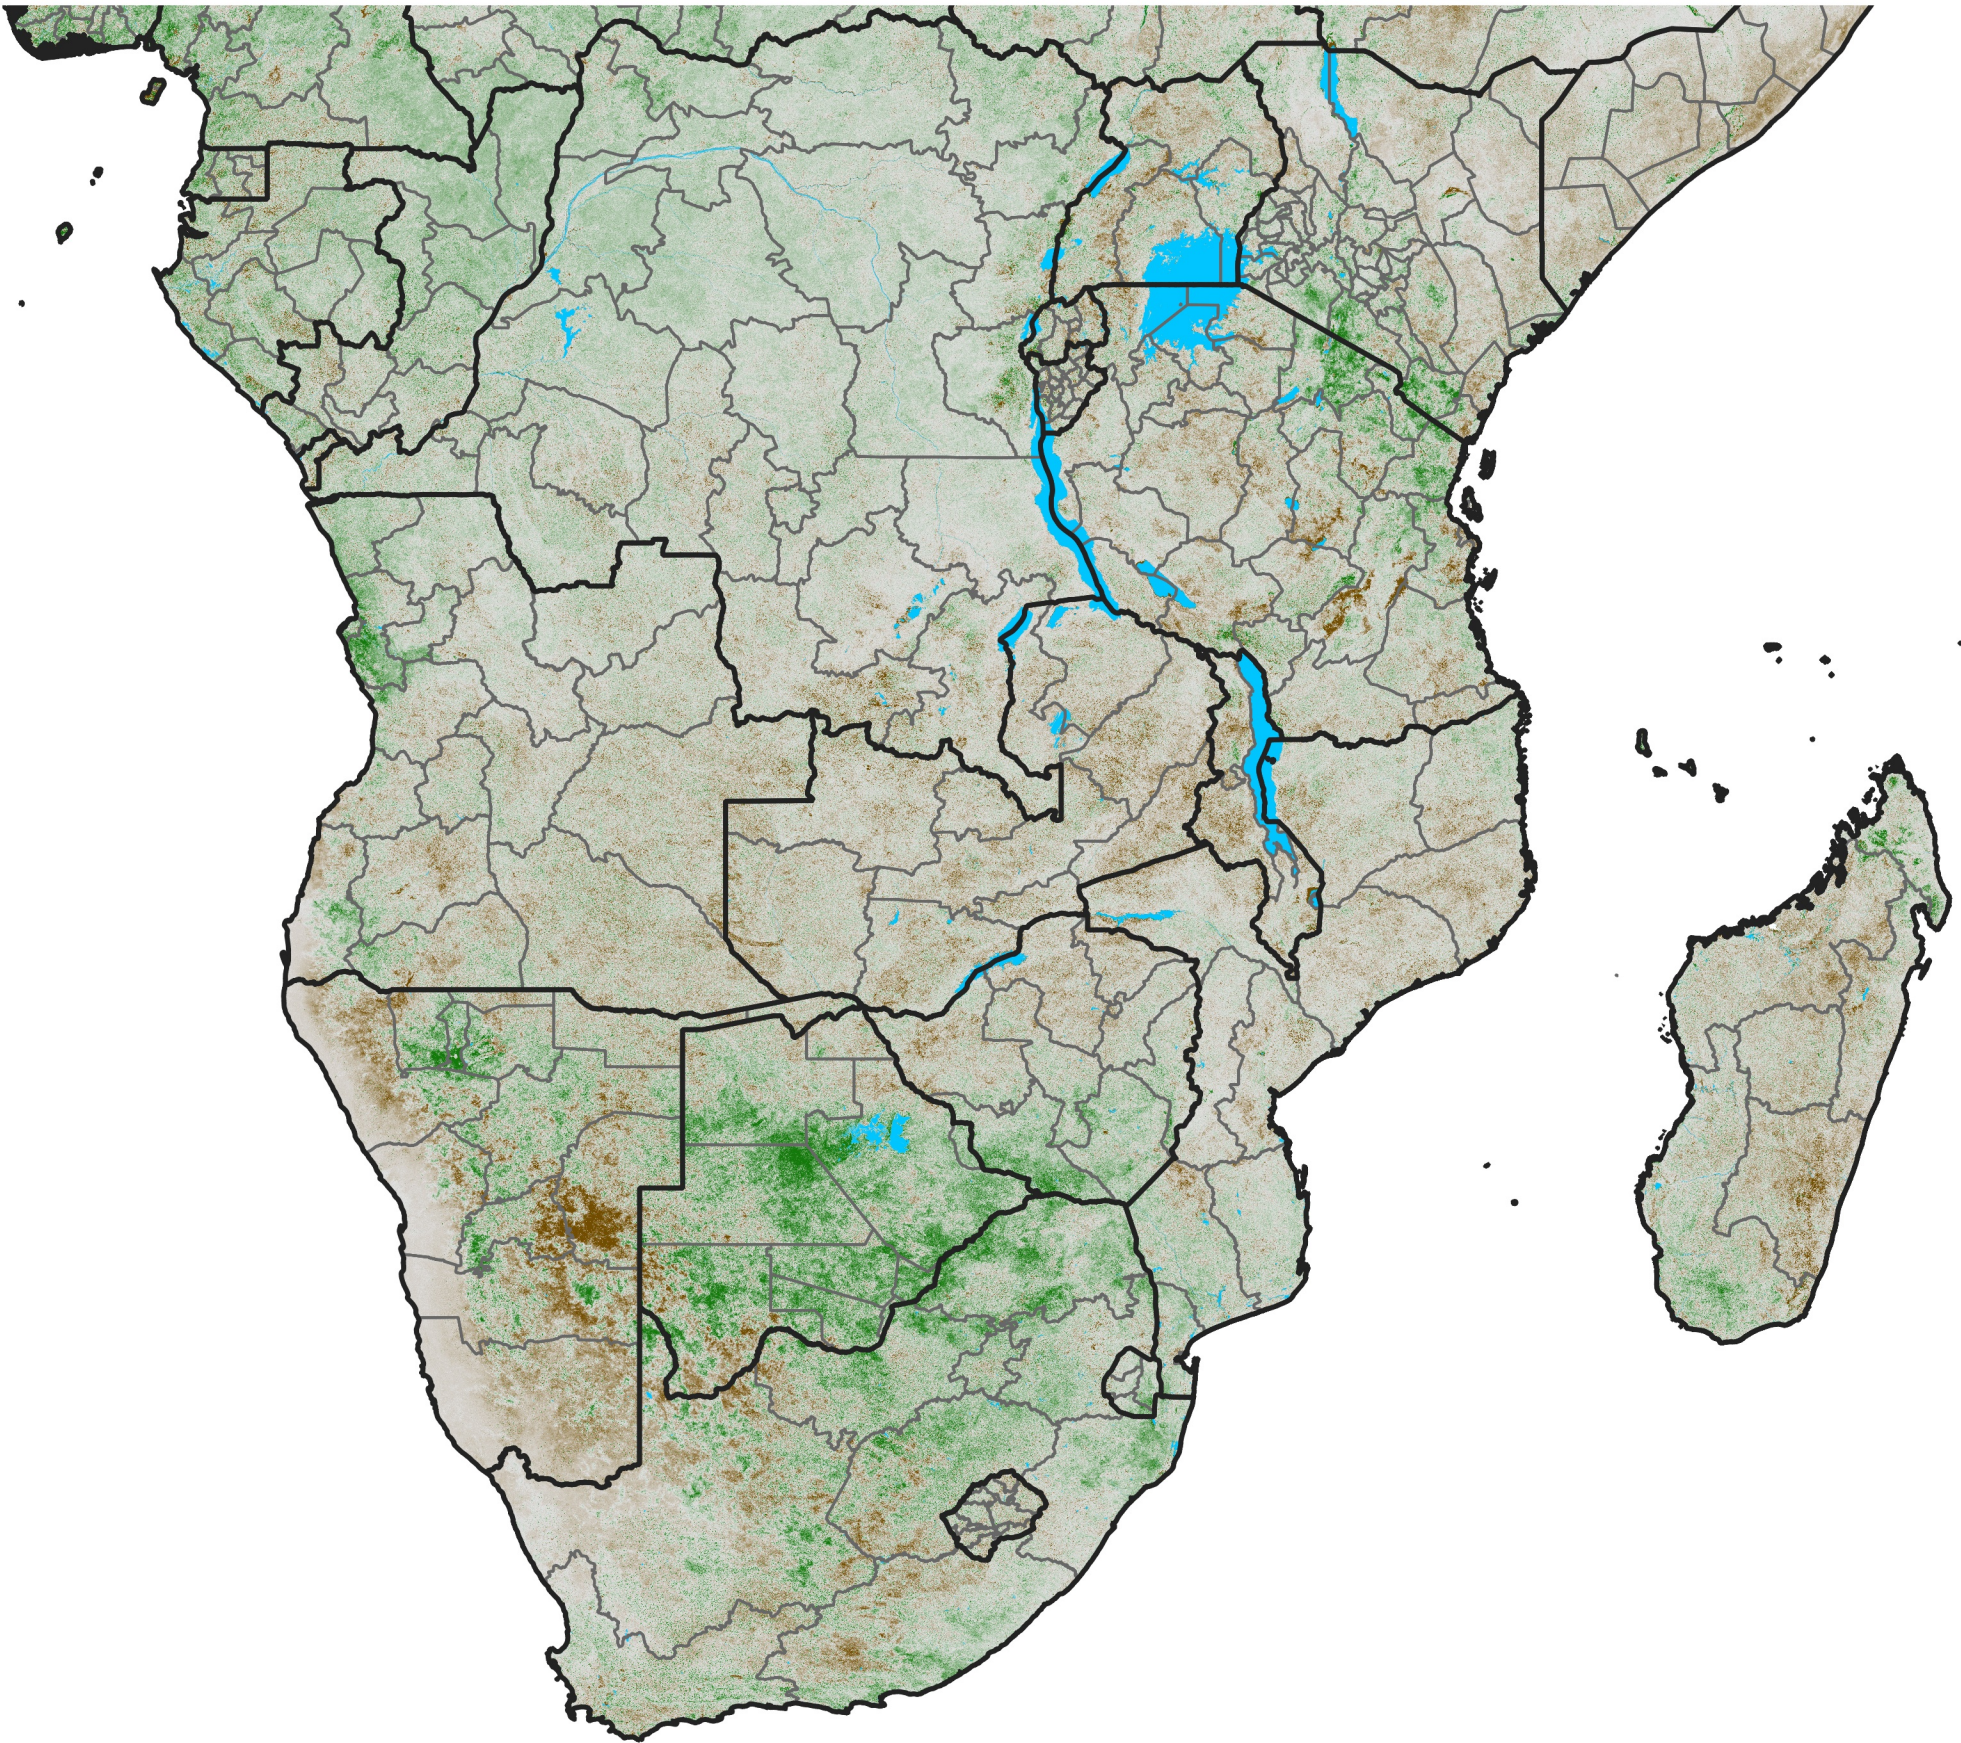

# Southern Africa

## NDVI Anomaly

2025 minus Mean (2012 - 2021)

Period 13 / Feb 26 - Mar 05, 2025