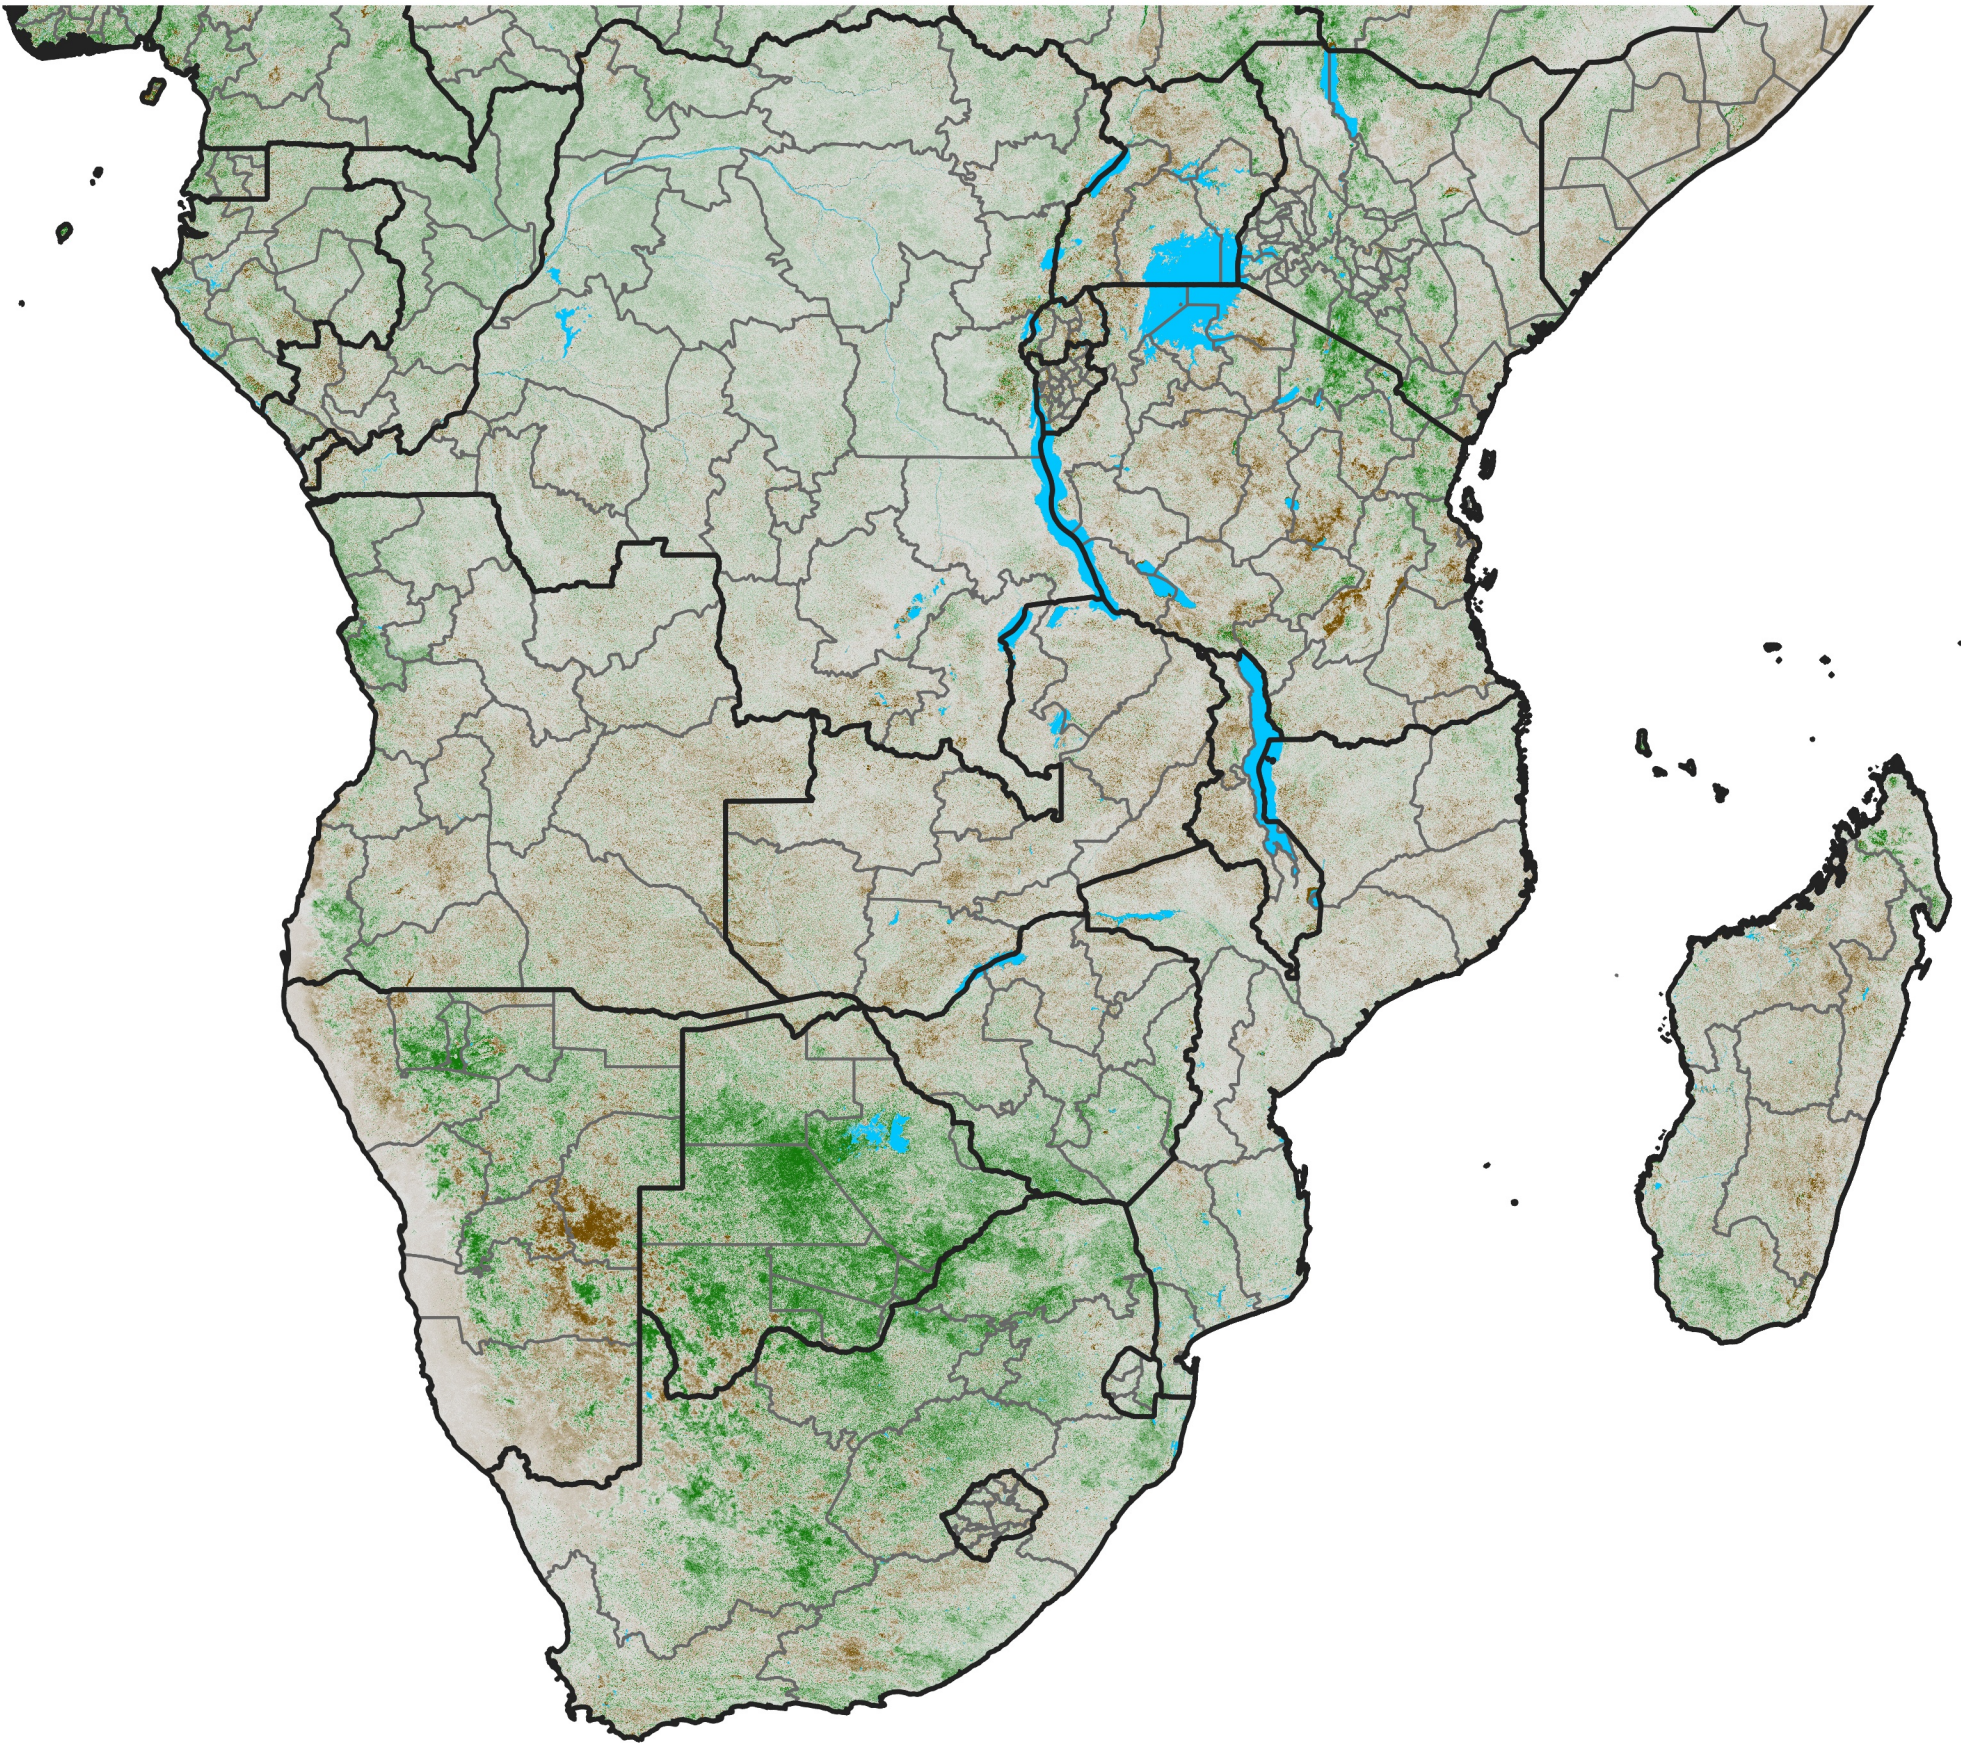

Southern Africa

NDVI Anomaly

2025 minus Mean (2012 - 2021)

Period 15 / Mar 06 - 15, 2025

NDVI Anomaly

< -0.3 -0.2 -0.1 -0.05 0.05 0.1 0.2 >0.3

Negative

No Difference