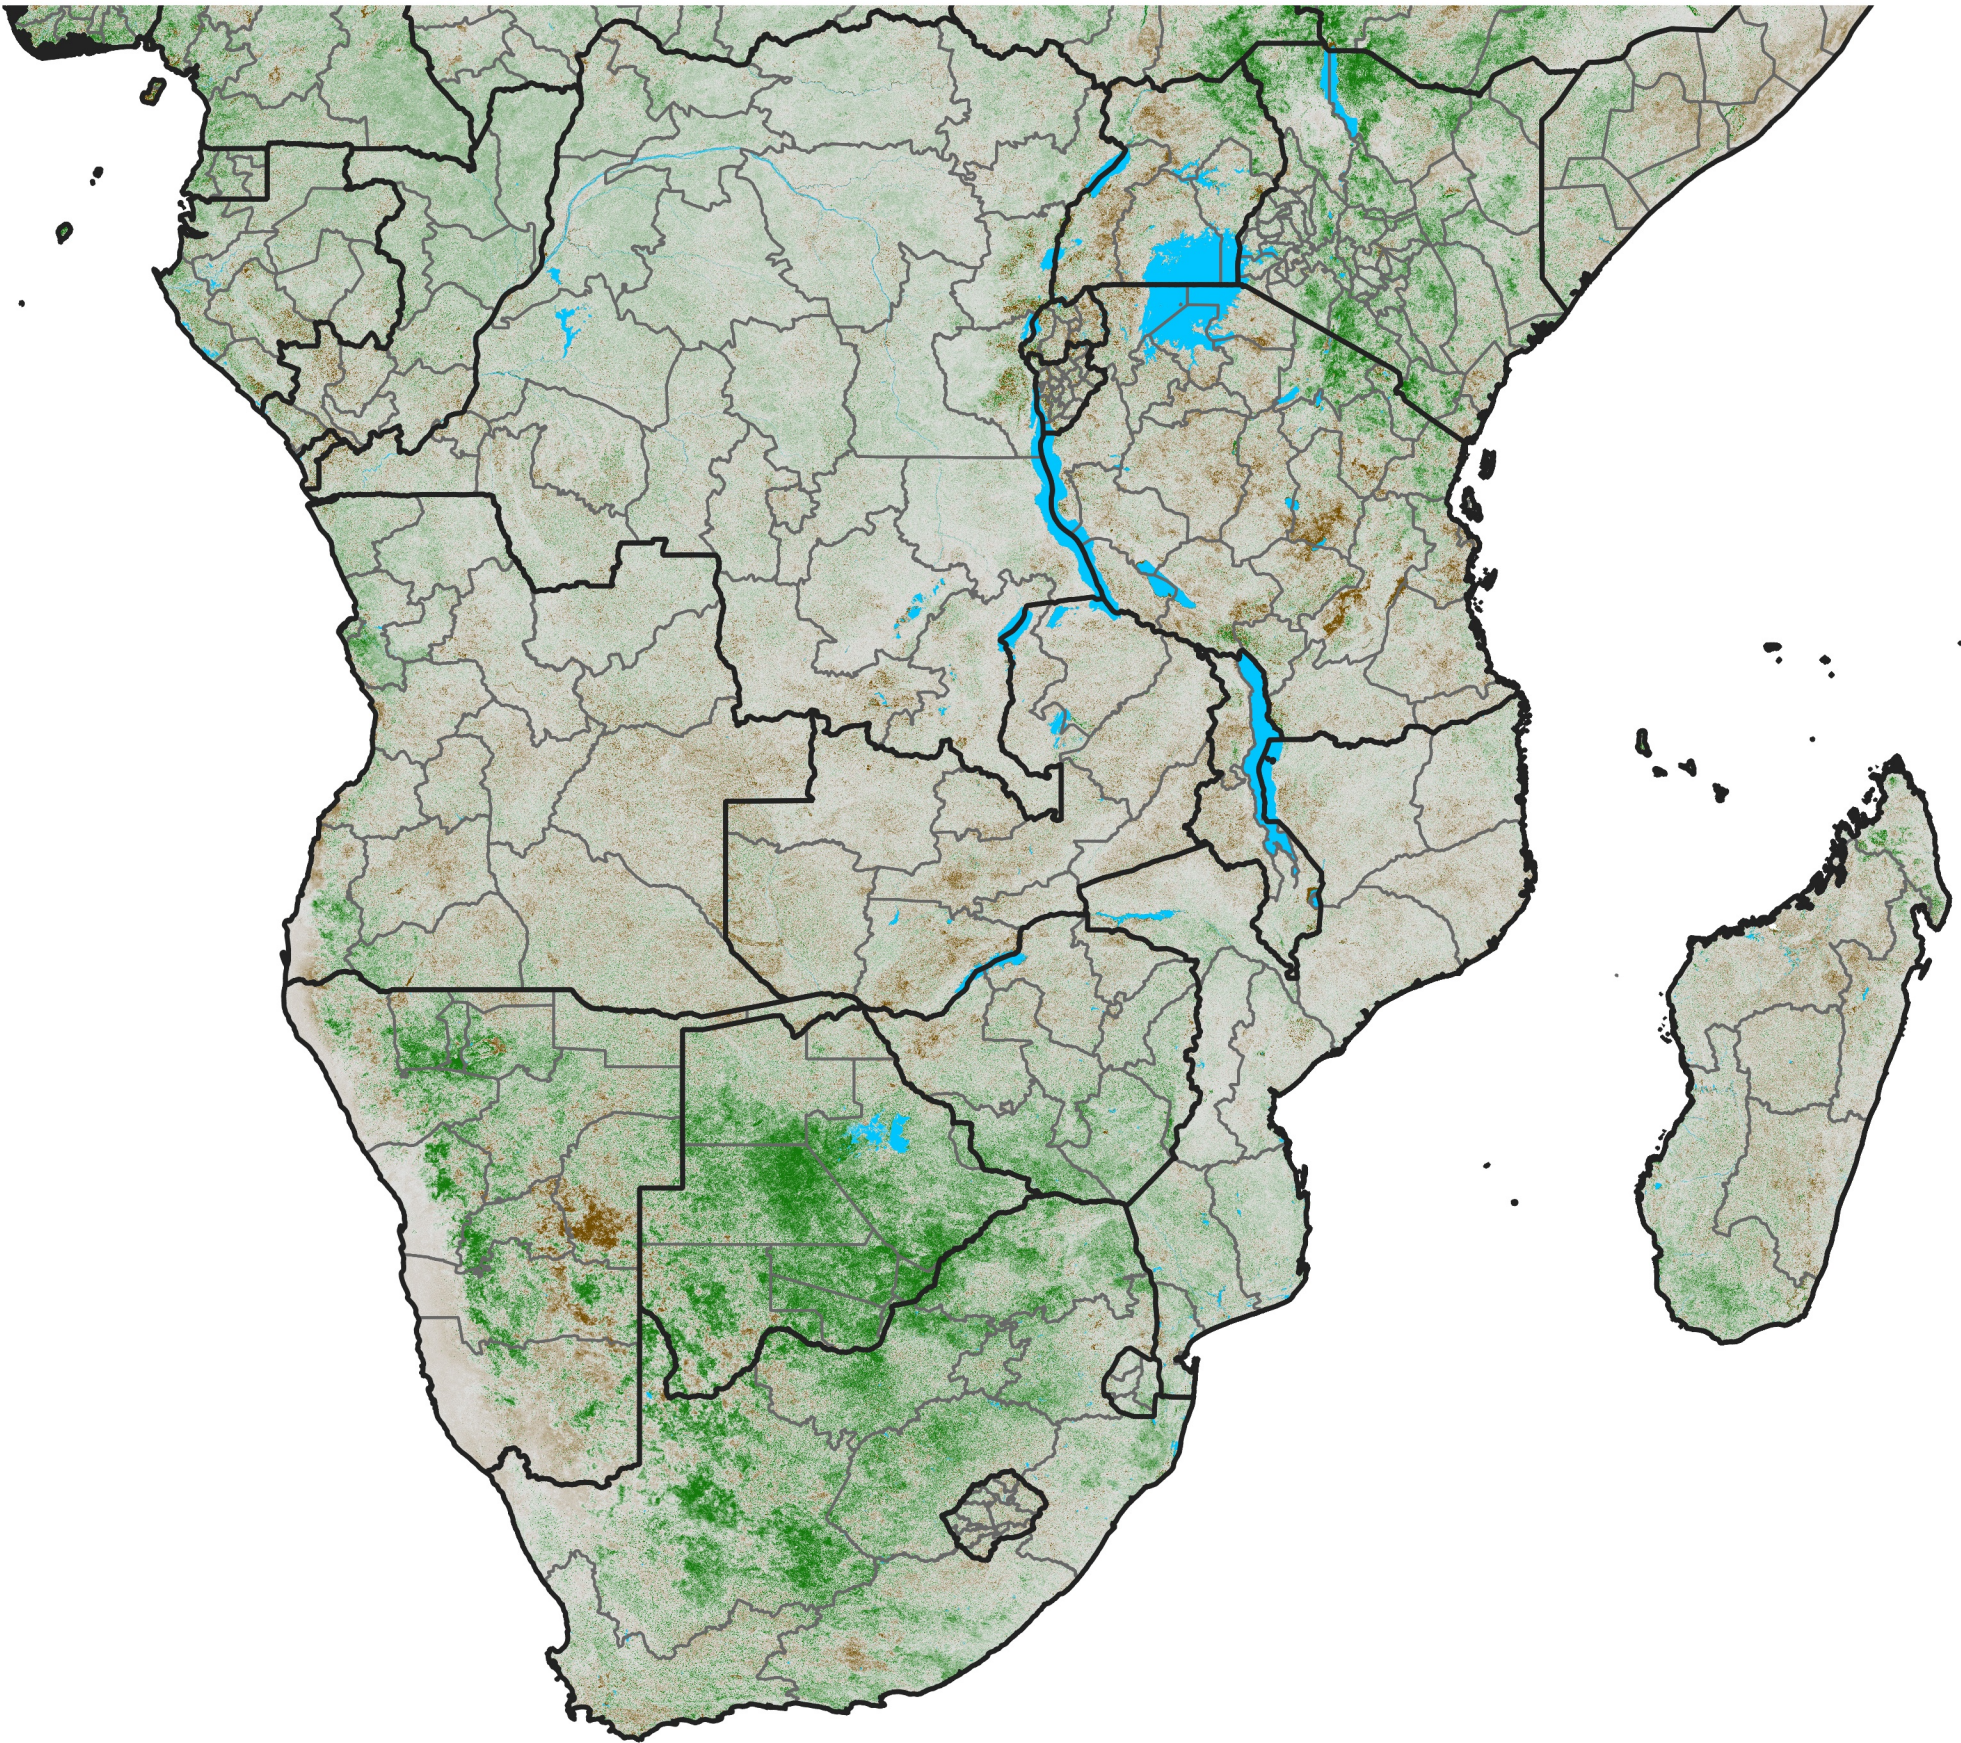

Southern Africa

NDVI Anomaly

2025 minus Mean (2012 - 2021)

Period 17 / Mar 16 - 25, 2025

NDVI Anomaly

<math>< -0.3</math> -0.2 -0.1 -0.05 0.05 0.1 0.2 > 0.3

Negative

No Difference