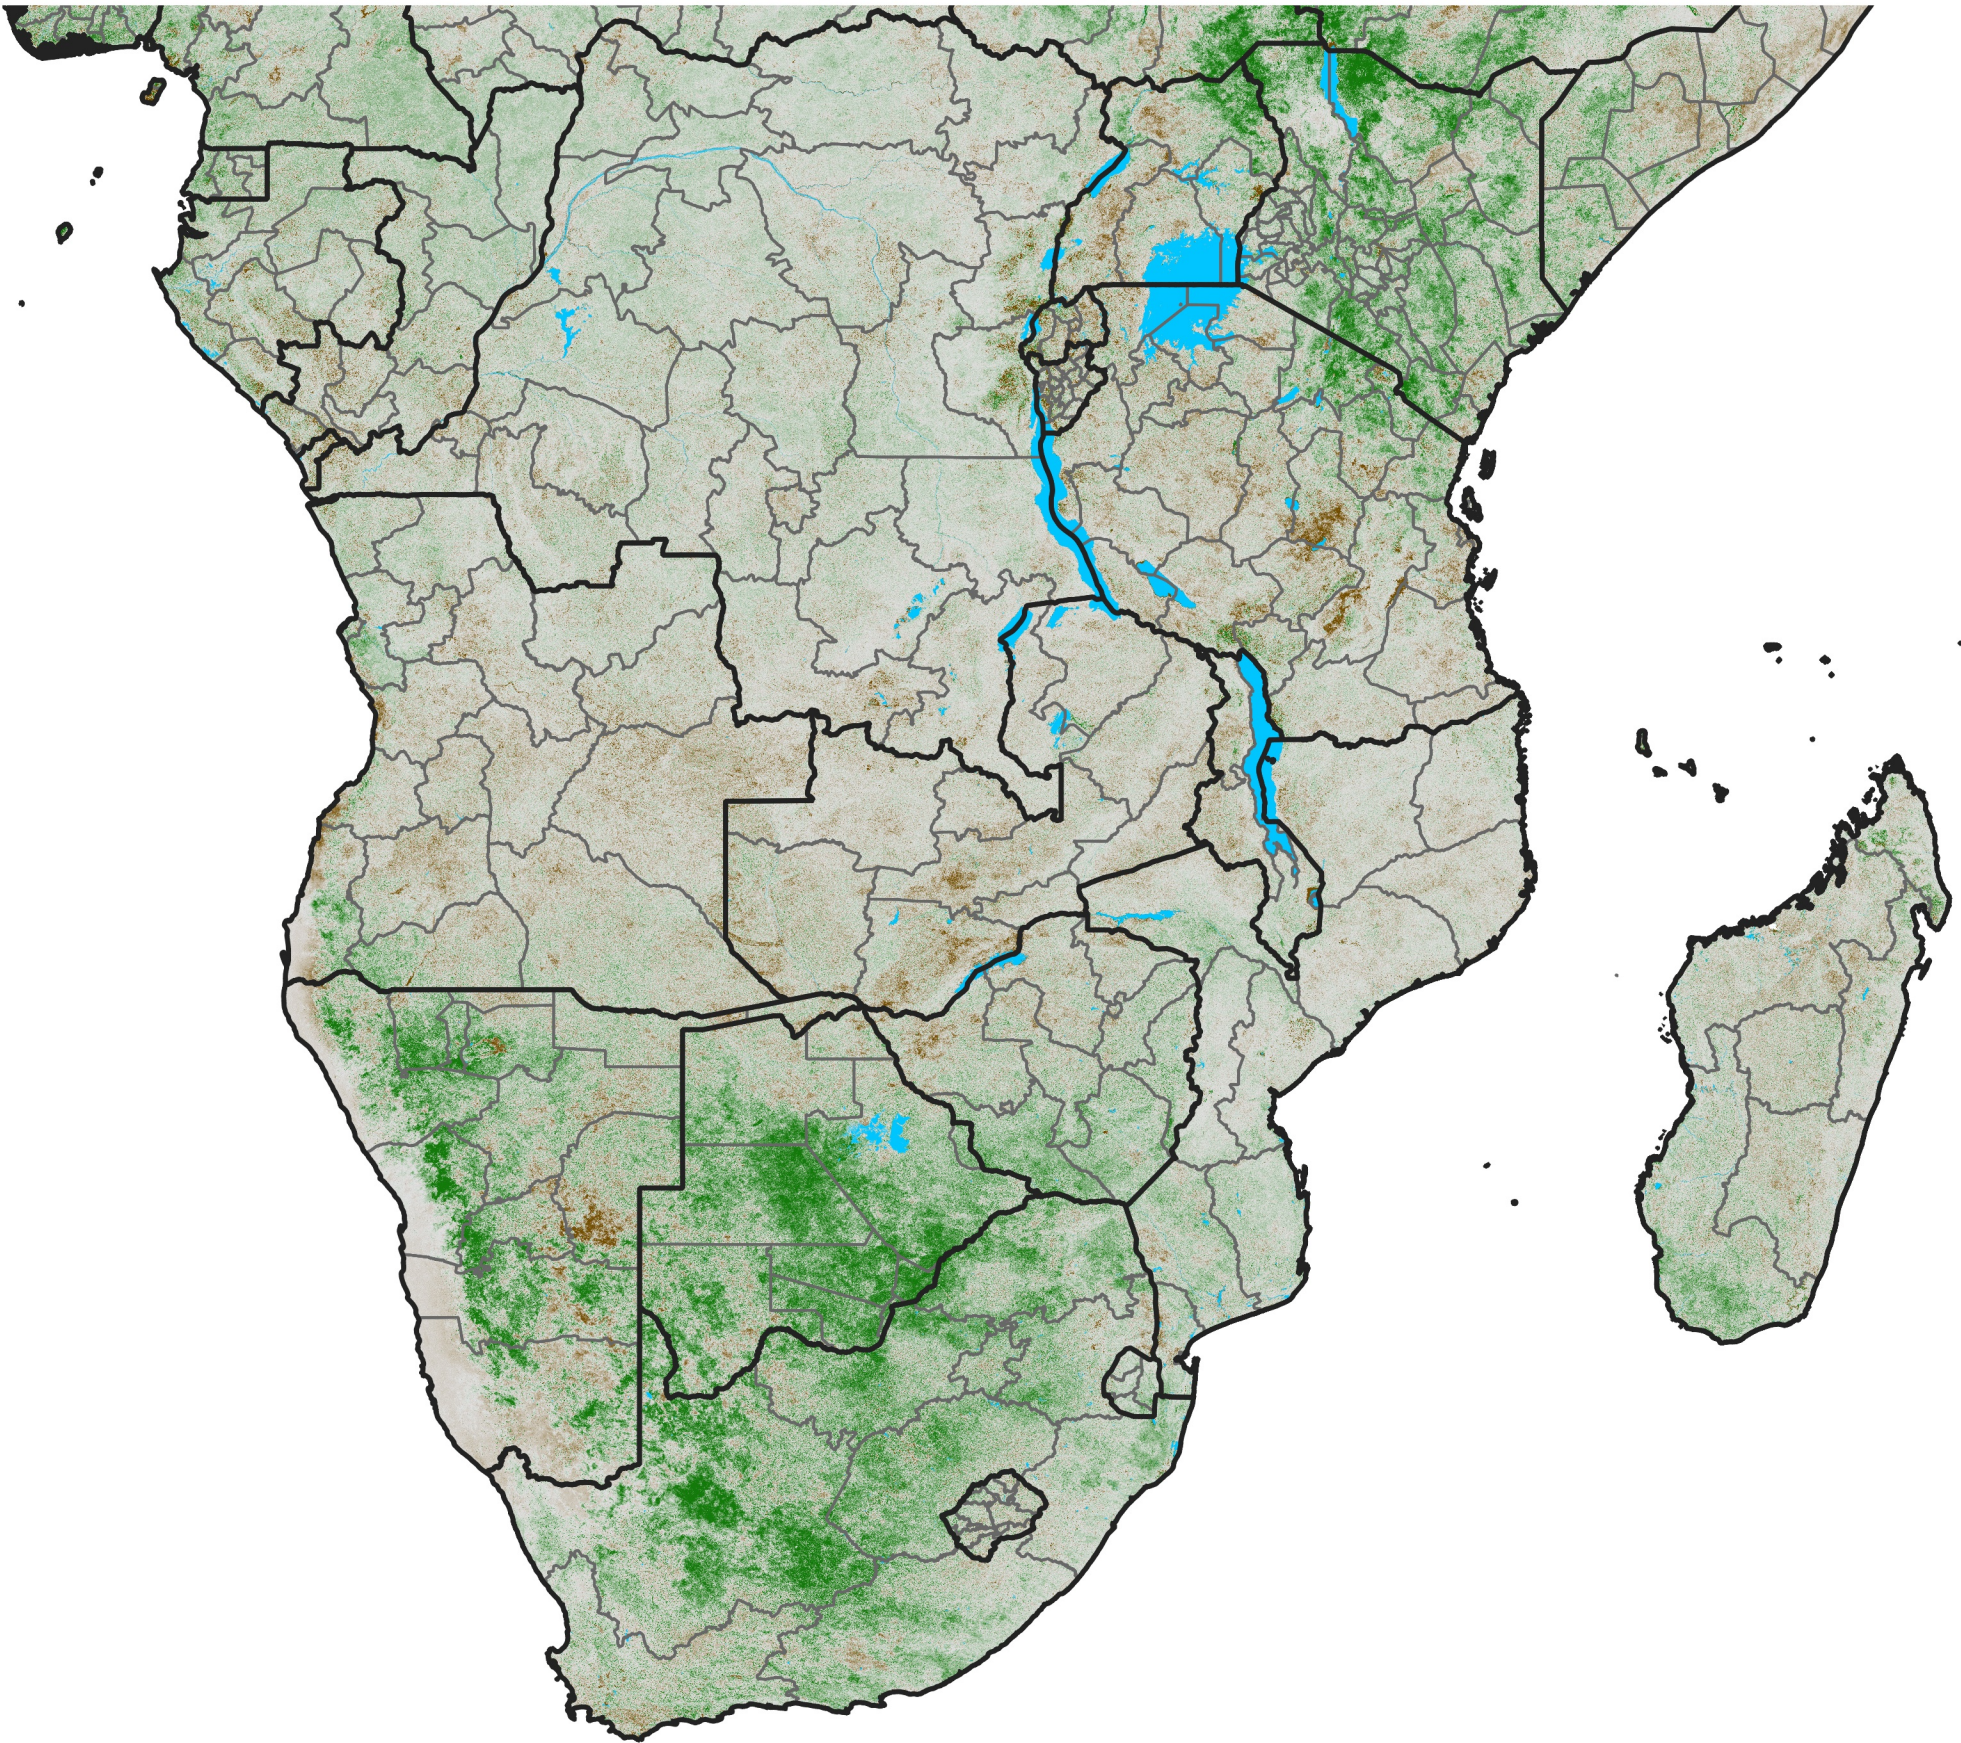

# Southern Africa

## NDVI Anomaly

2025 minus Mean (2012 - 2021)

Period 19 / Mar 26 - Apr 05, 2025

### NDVI Anomaly

< -0.3   -0.2   -0.1   -0.05   0.05   0.1   0.2   >0.3

Negative

No Difference

Positive