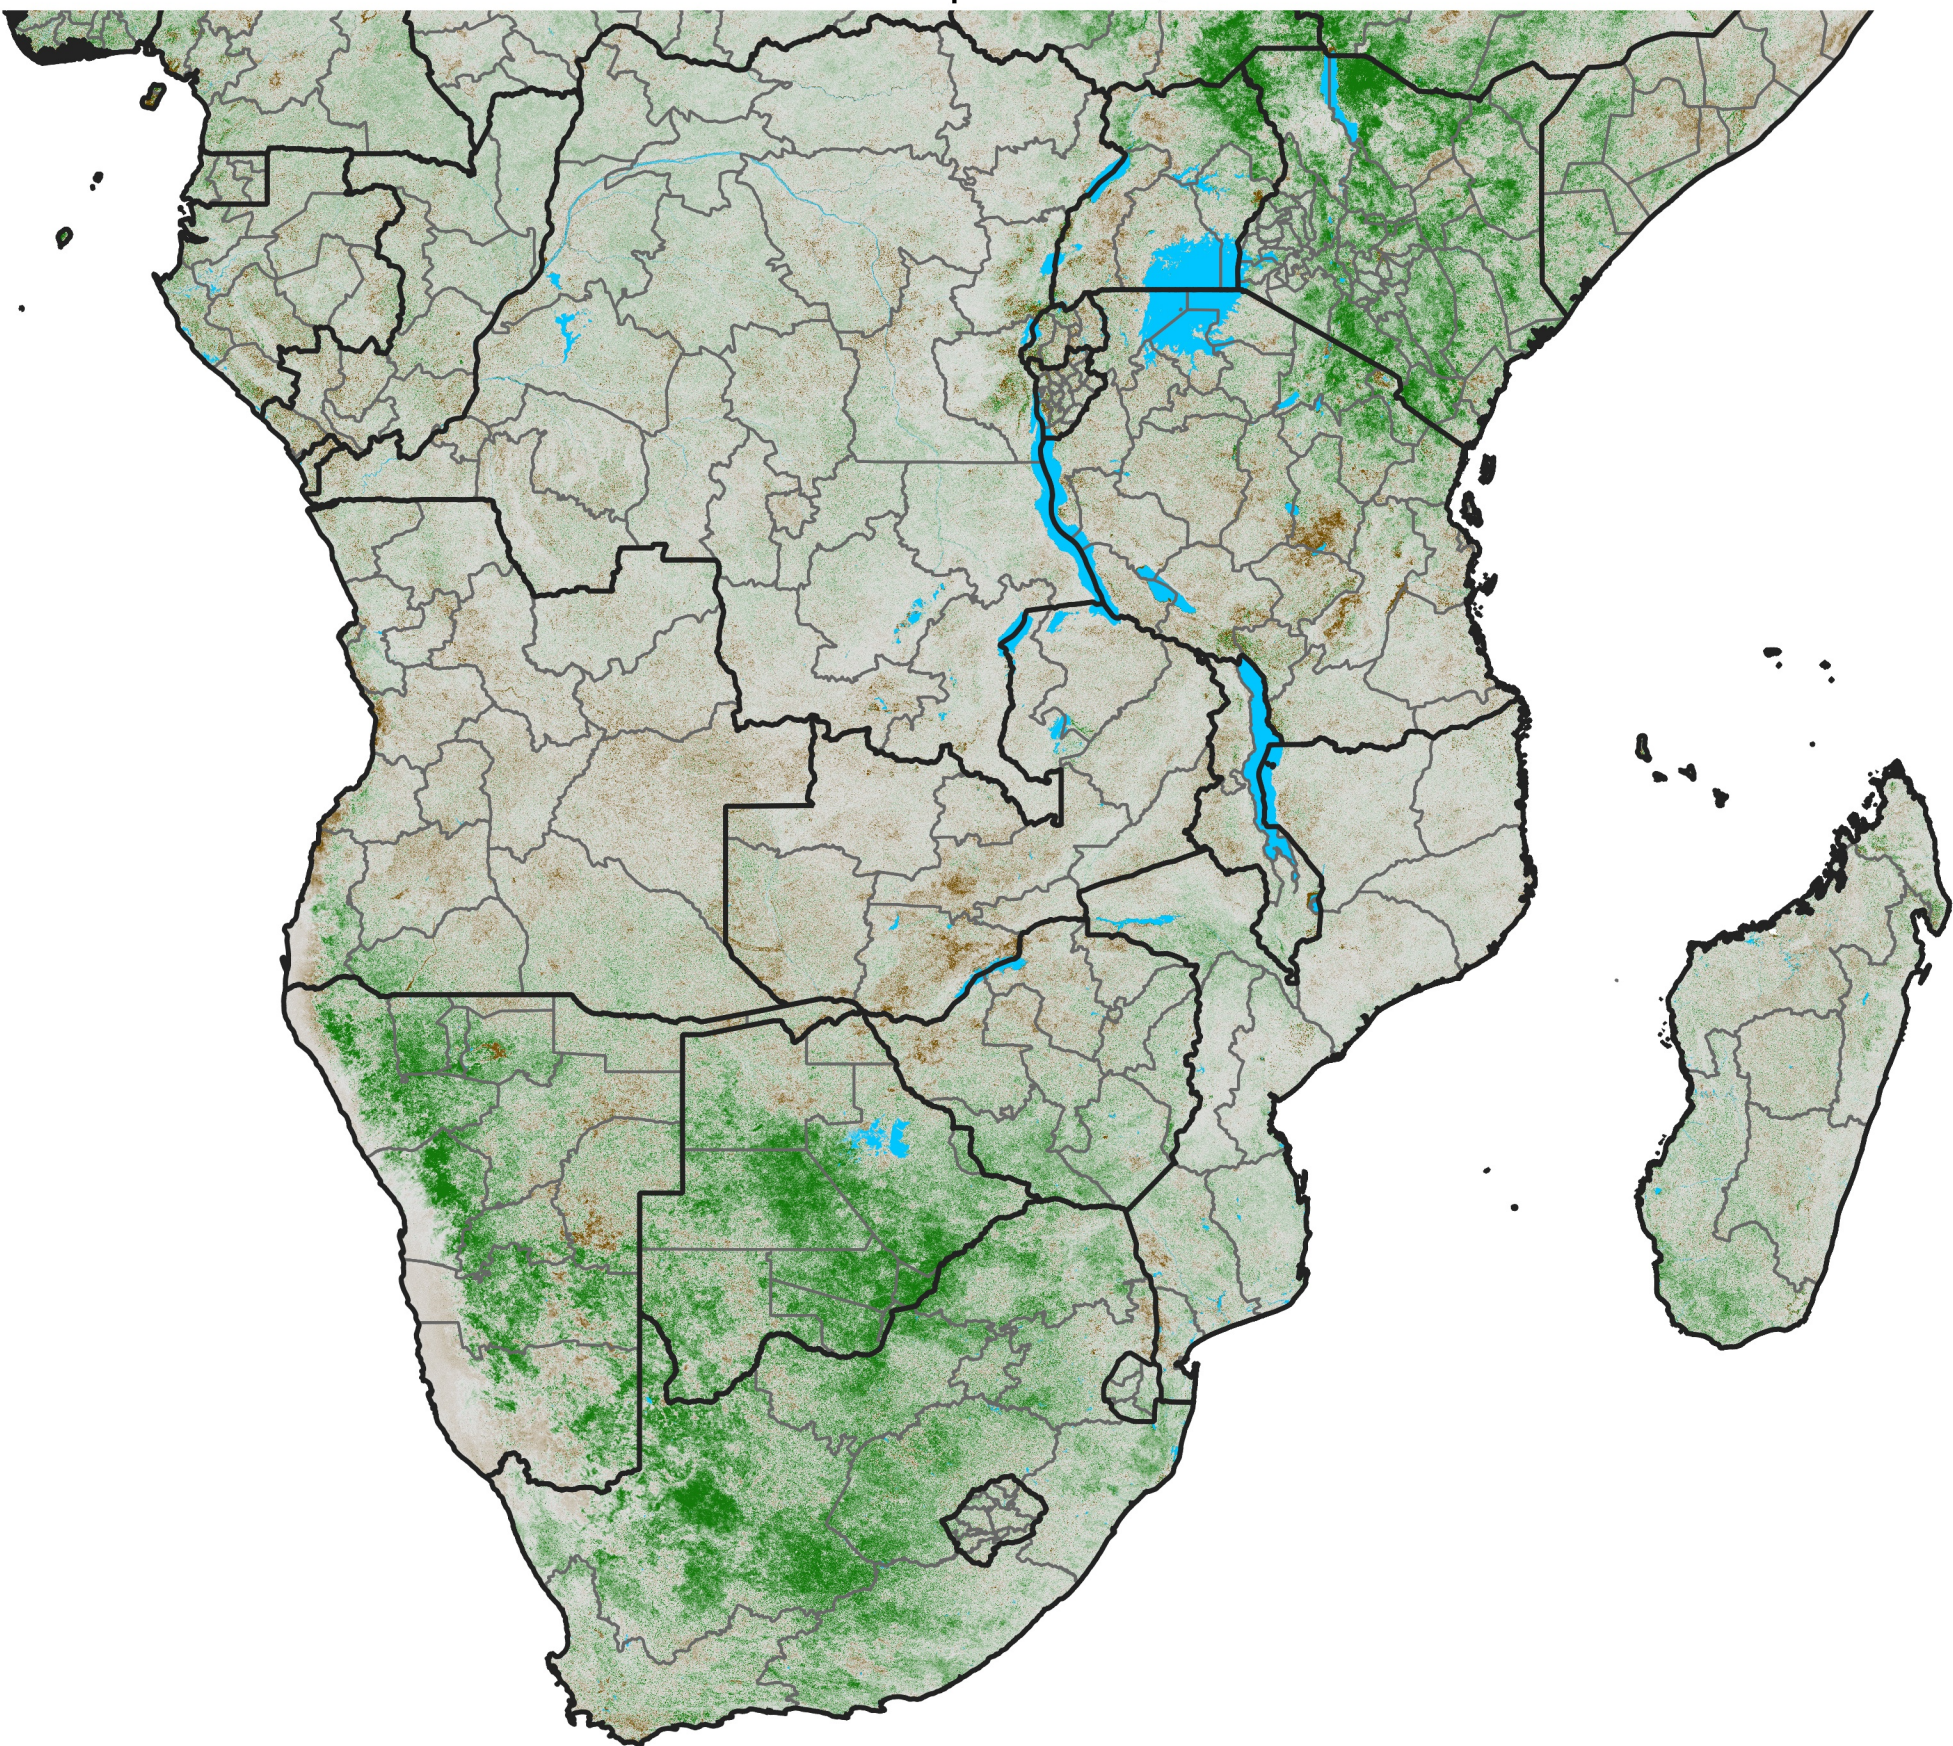

Southern Africa

NDVI Anomaly

2025 minus Mean (2012 - 2021)

Period 21 / Apr 06 - 15, 2025

NDVI Anomaly

< -0.3 -0.2 -0.1 -0.05 0.05 0.1 0.2 >0.3

Negative

No Difference