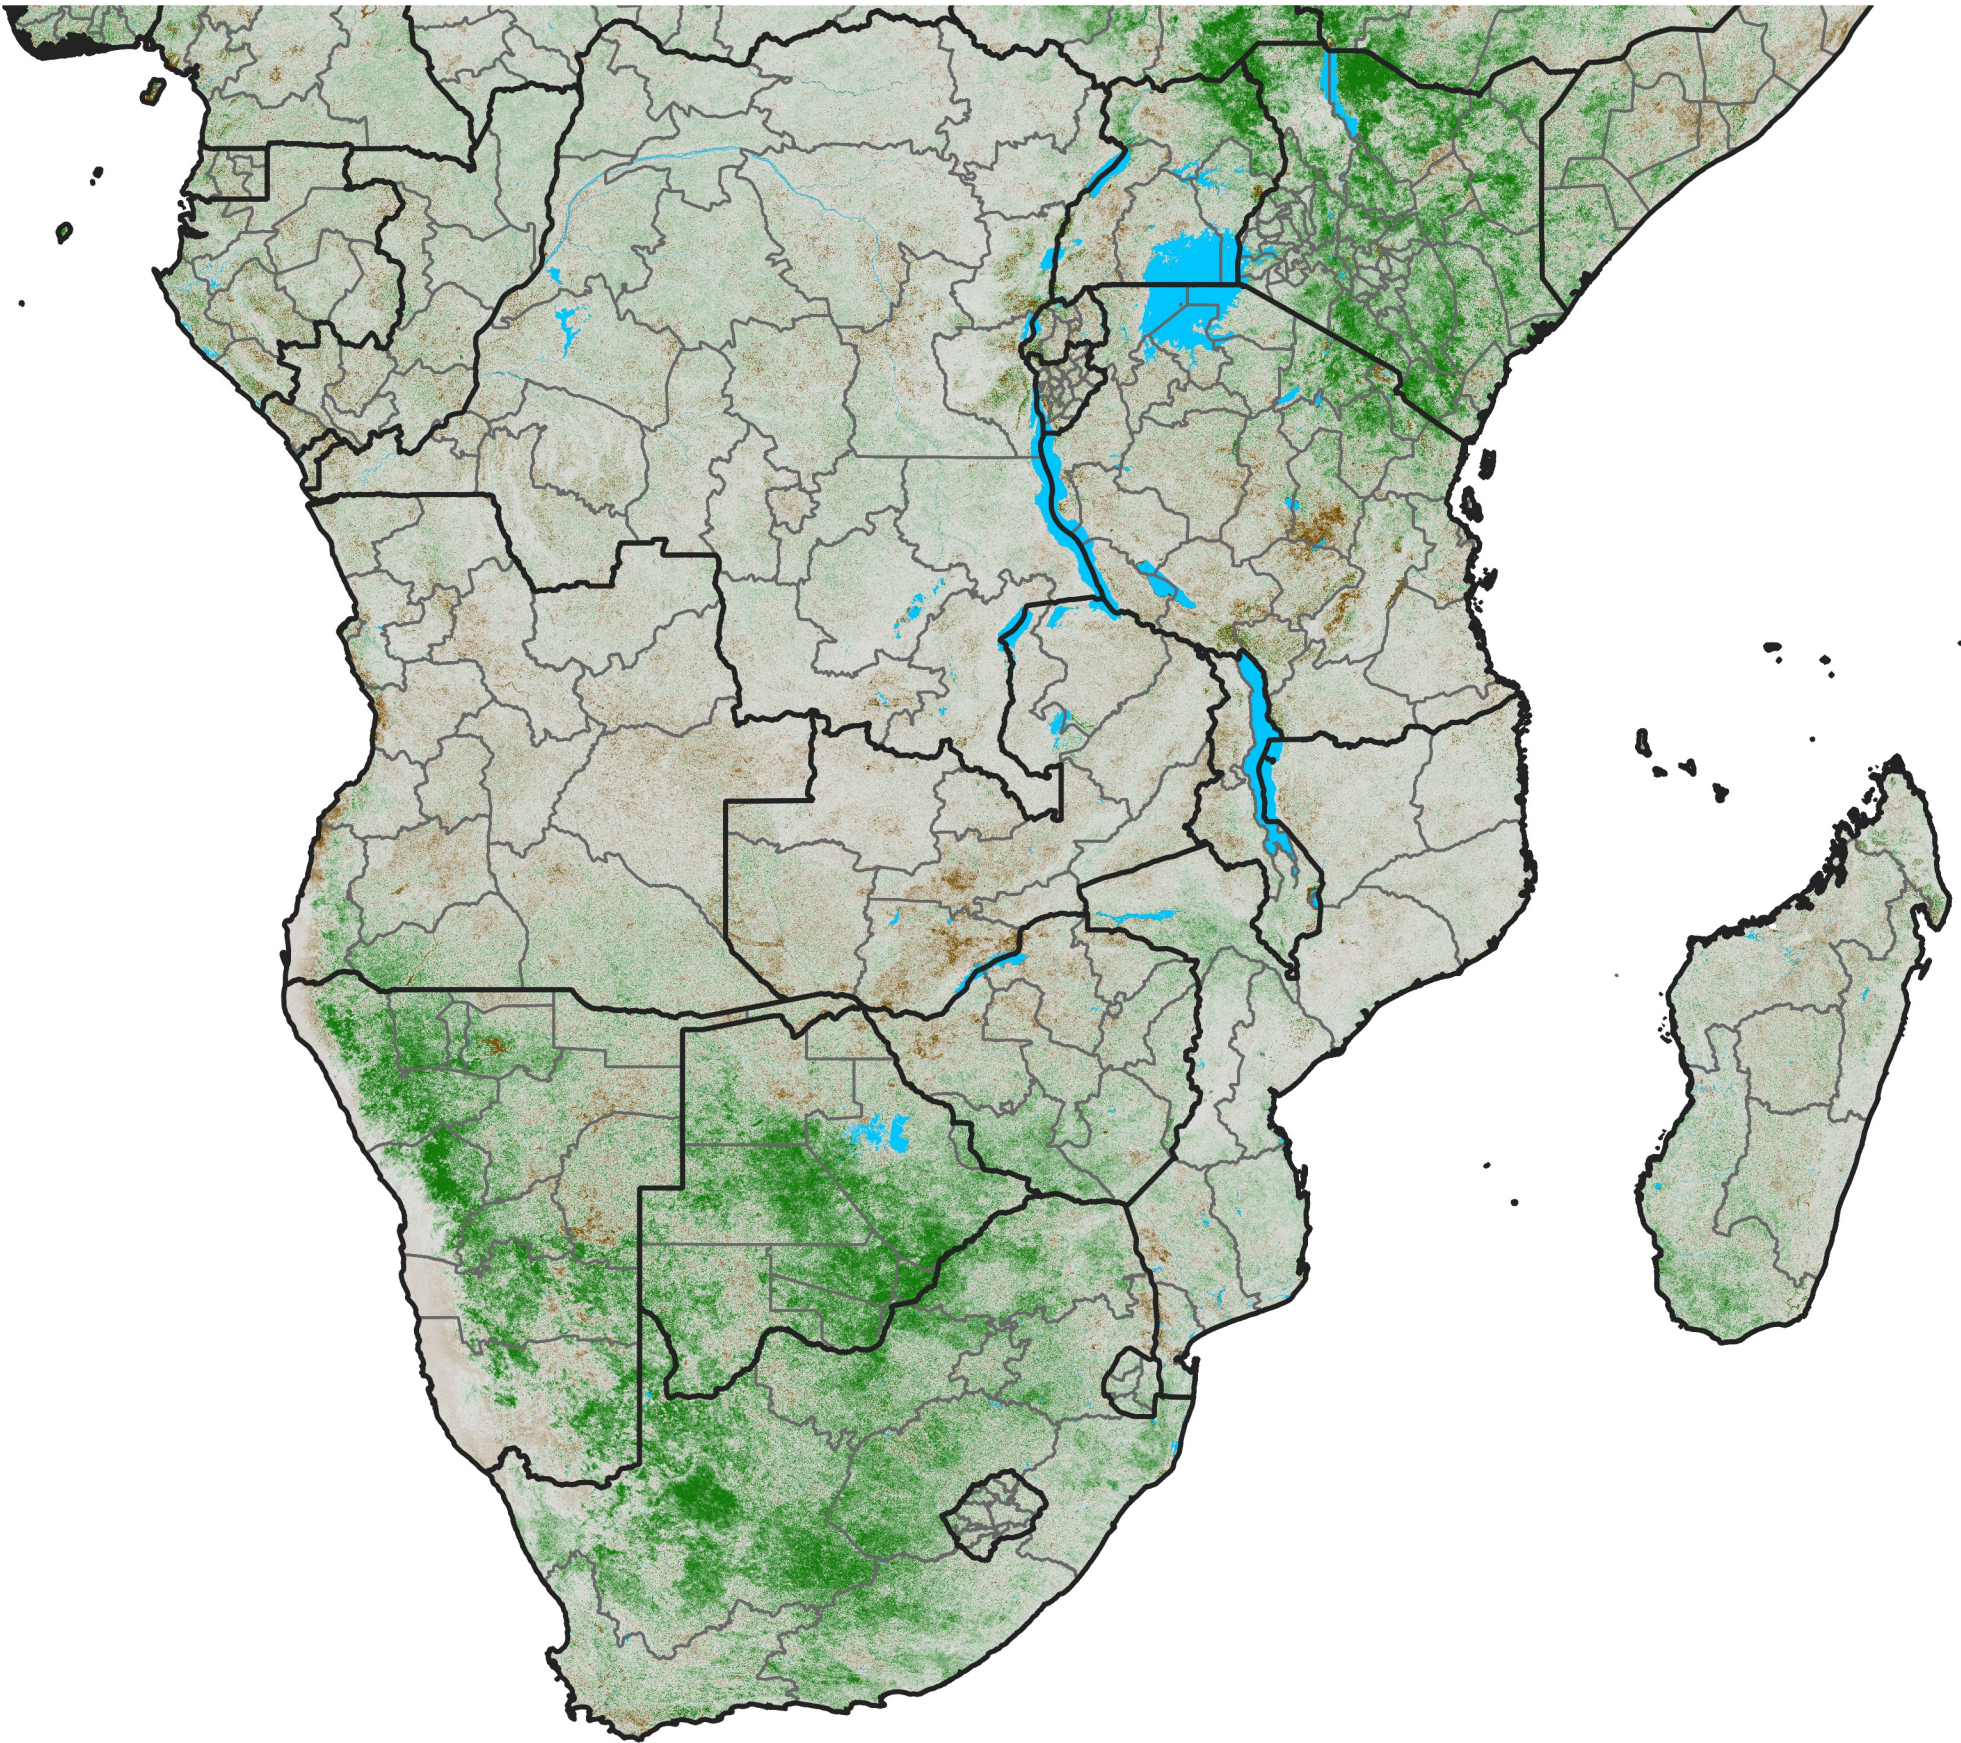

# Southern Africa

## NDVI Anomaly

2025 minus Mean (2012 - 2021)

Period 22 / Apr 11 - 20, 2025