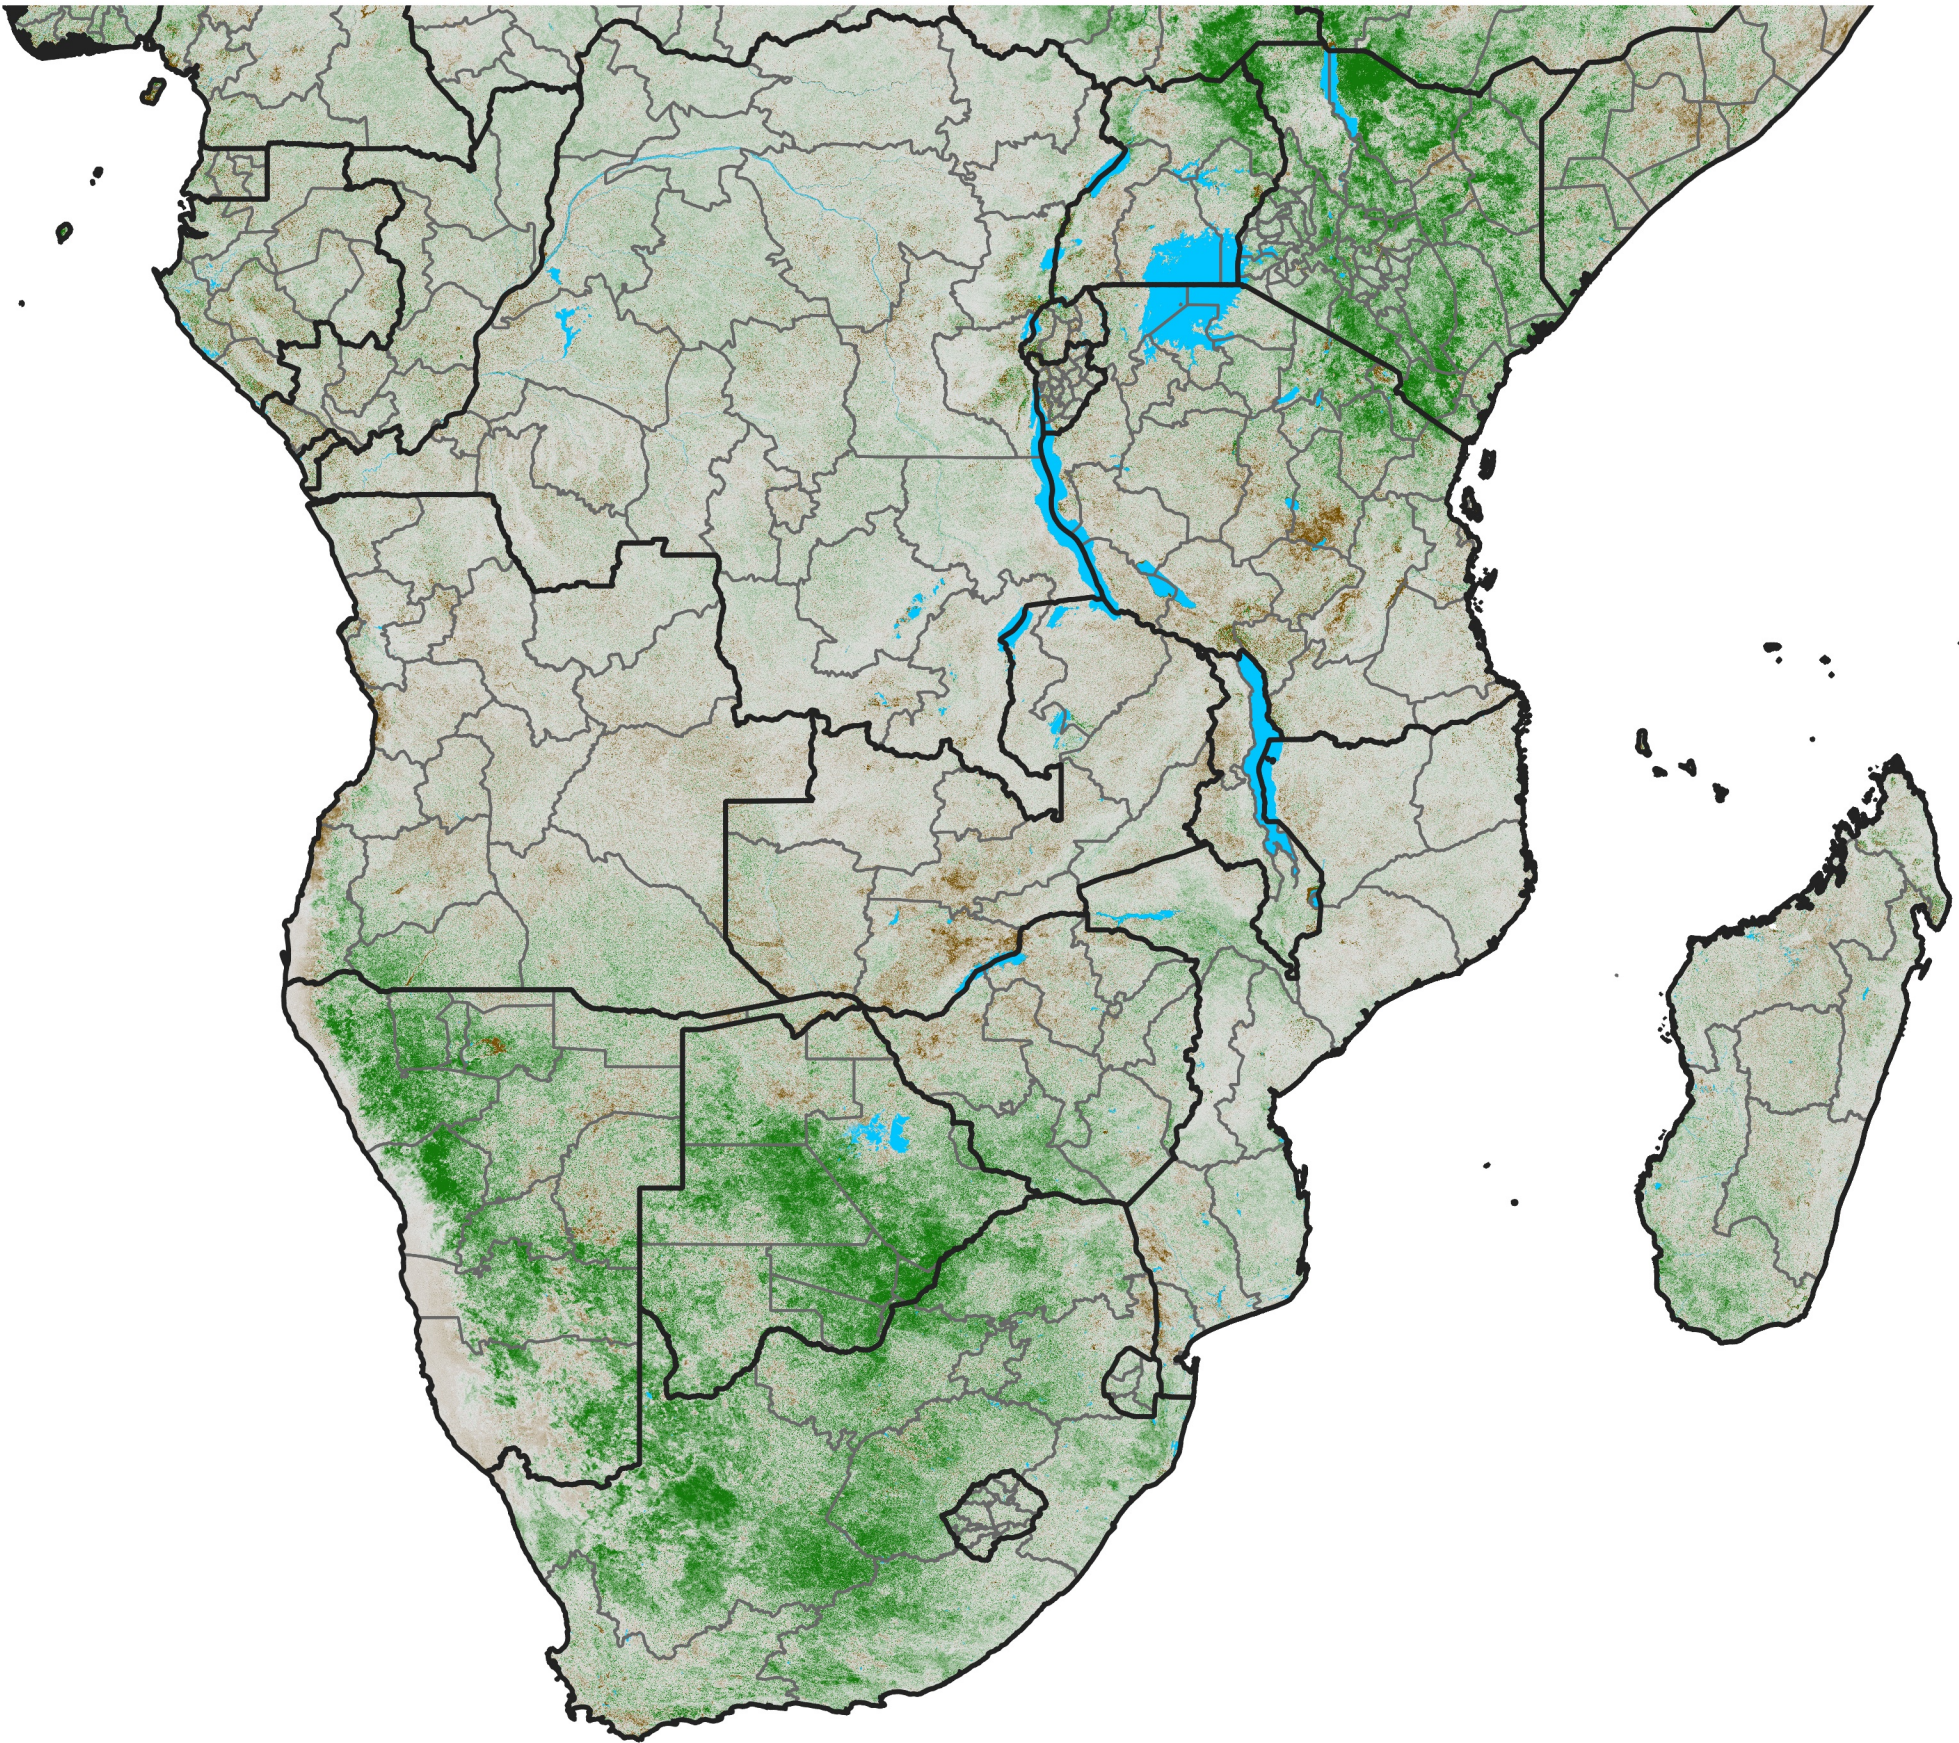

# Southern Africa

## NDVI Anomaly

2025 minus Mean (2012 - 2021)

Period 23 / Apr 16 - 25, 2025