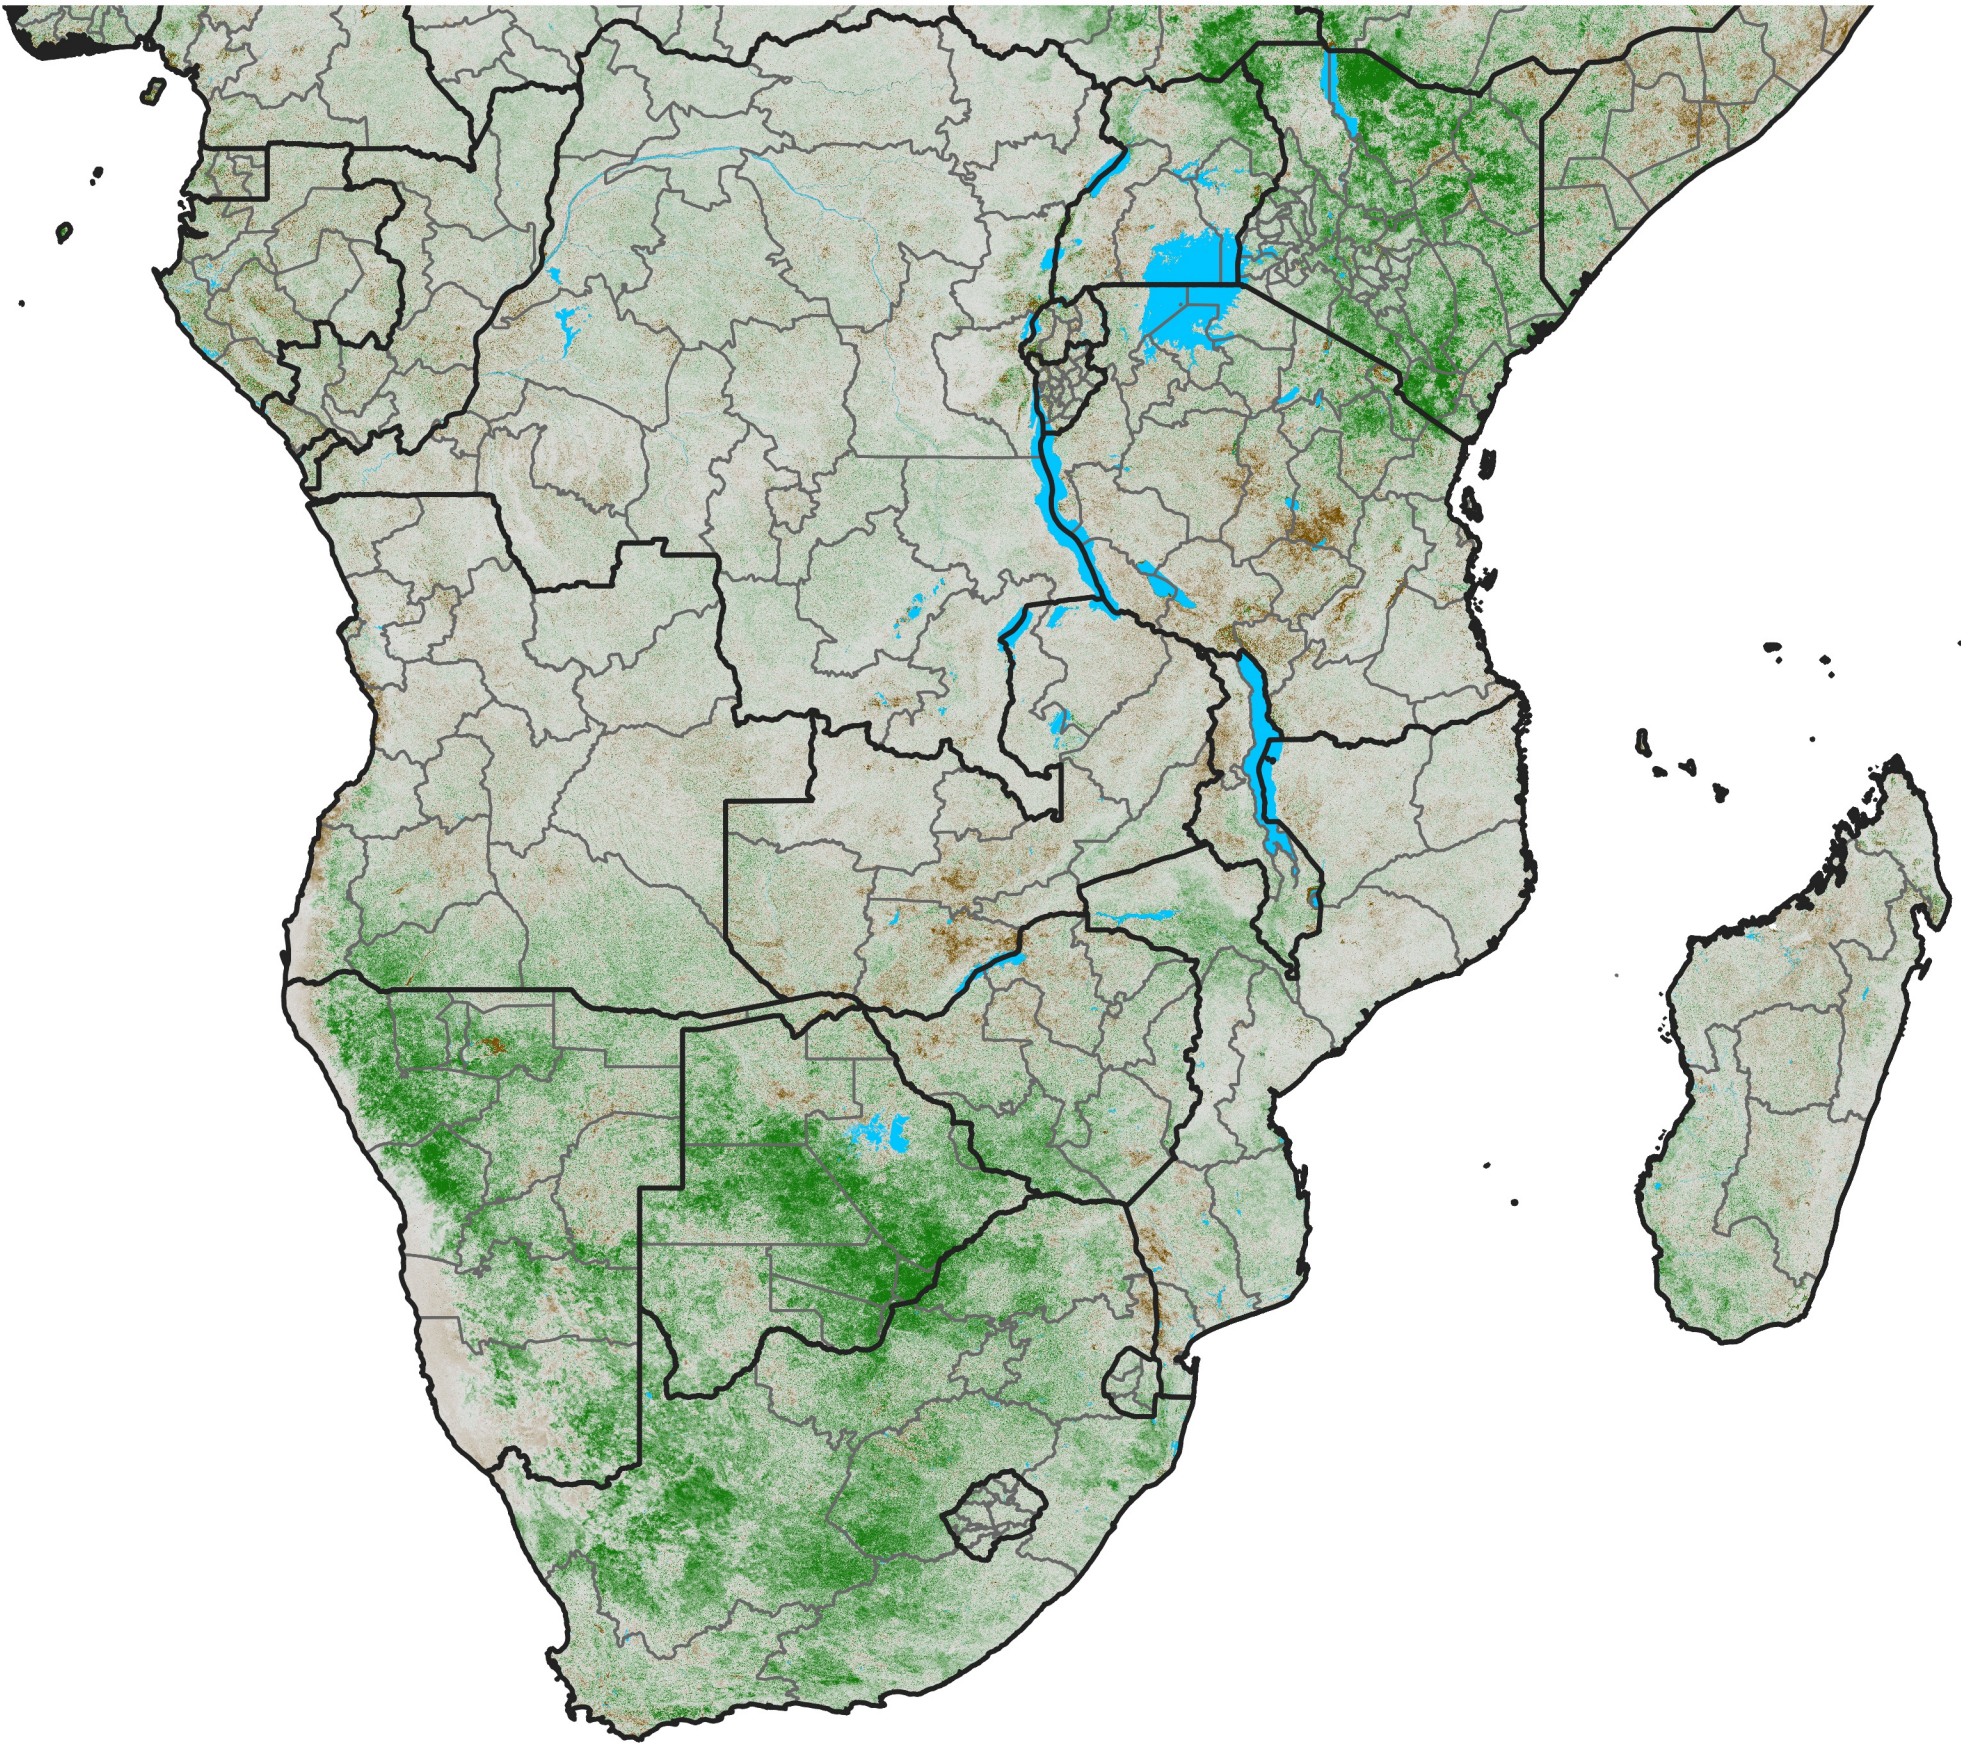

# Southern Africa

## NDVI Anomaly

2025 minus Mean (2012 - 2021)

Period 25 / Apr 26 - May 05, 2025

### NDVI Anomaly

< -0.3   -0.2   -0.1   -0.05   0.05   0.1   0.2   >0.3

Negative

No Difference

Positive