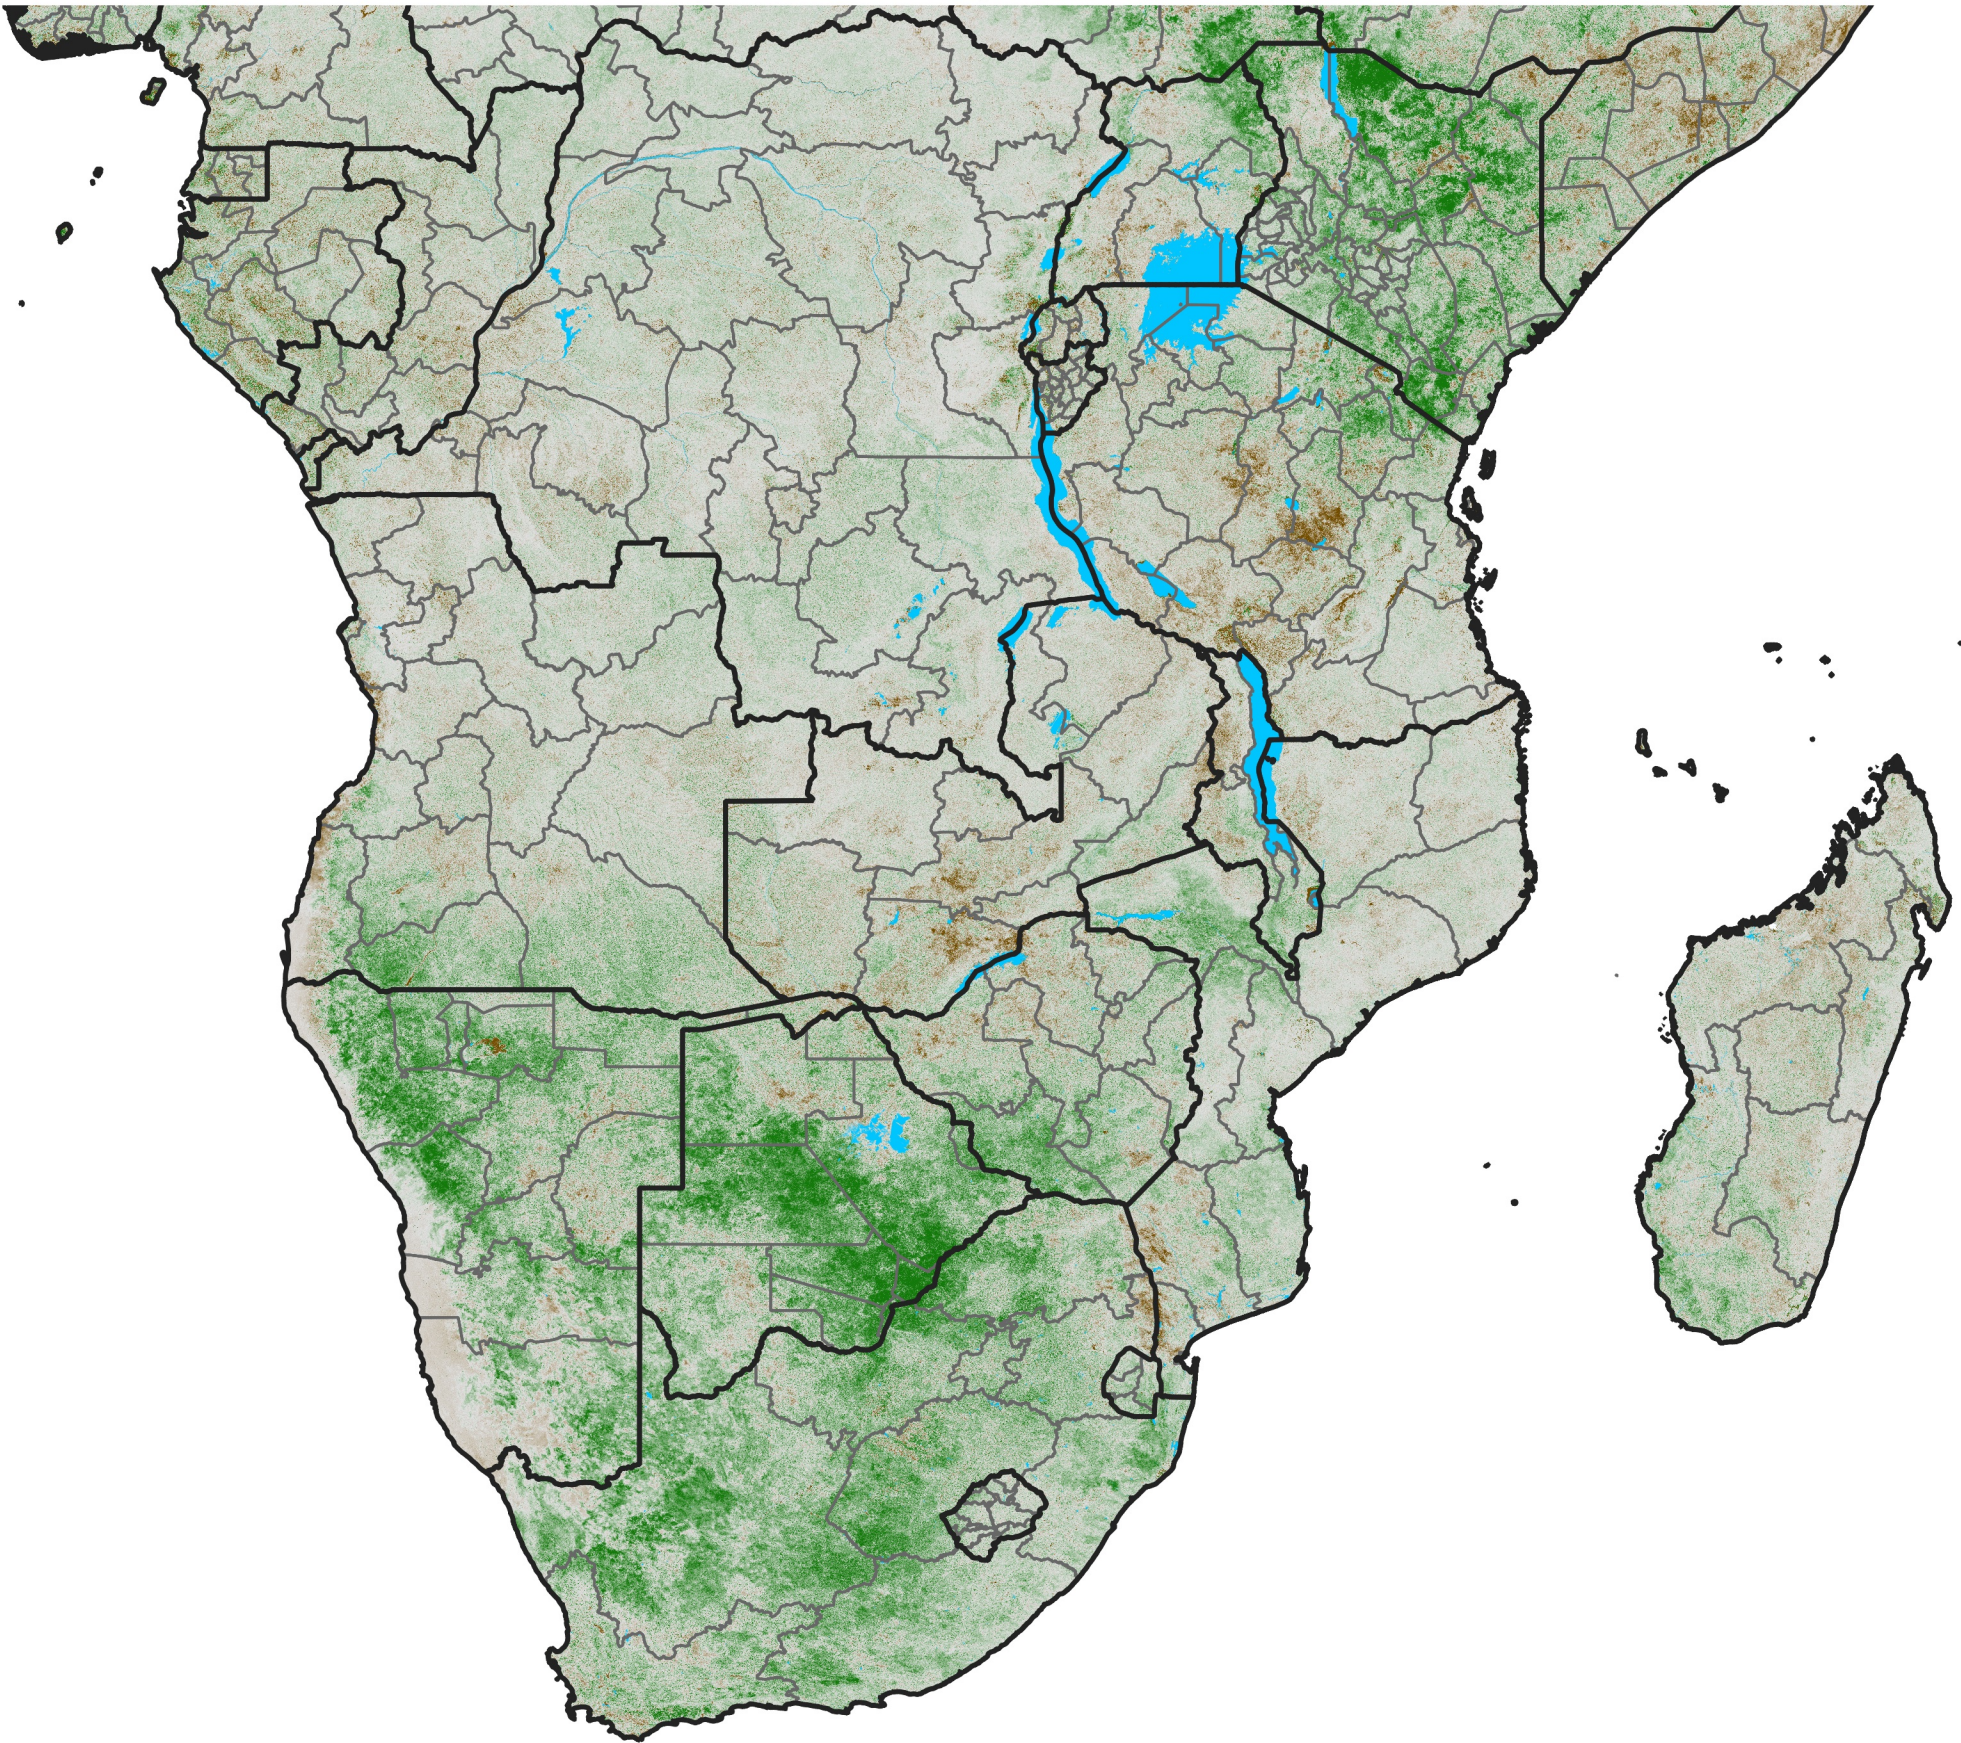

Southern Africa

NDVI Anomaly

2025 minus Mean (2012 - 2021)

Period 26 / May 01 - 10, 2025

NDVI Anomaly

< -0.3 -0.2 -0.1 -0.05 0.05 0.1 0.2 >0.3

Negative

No Difference