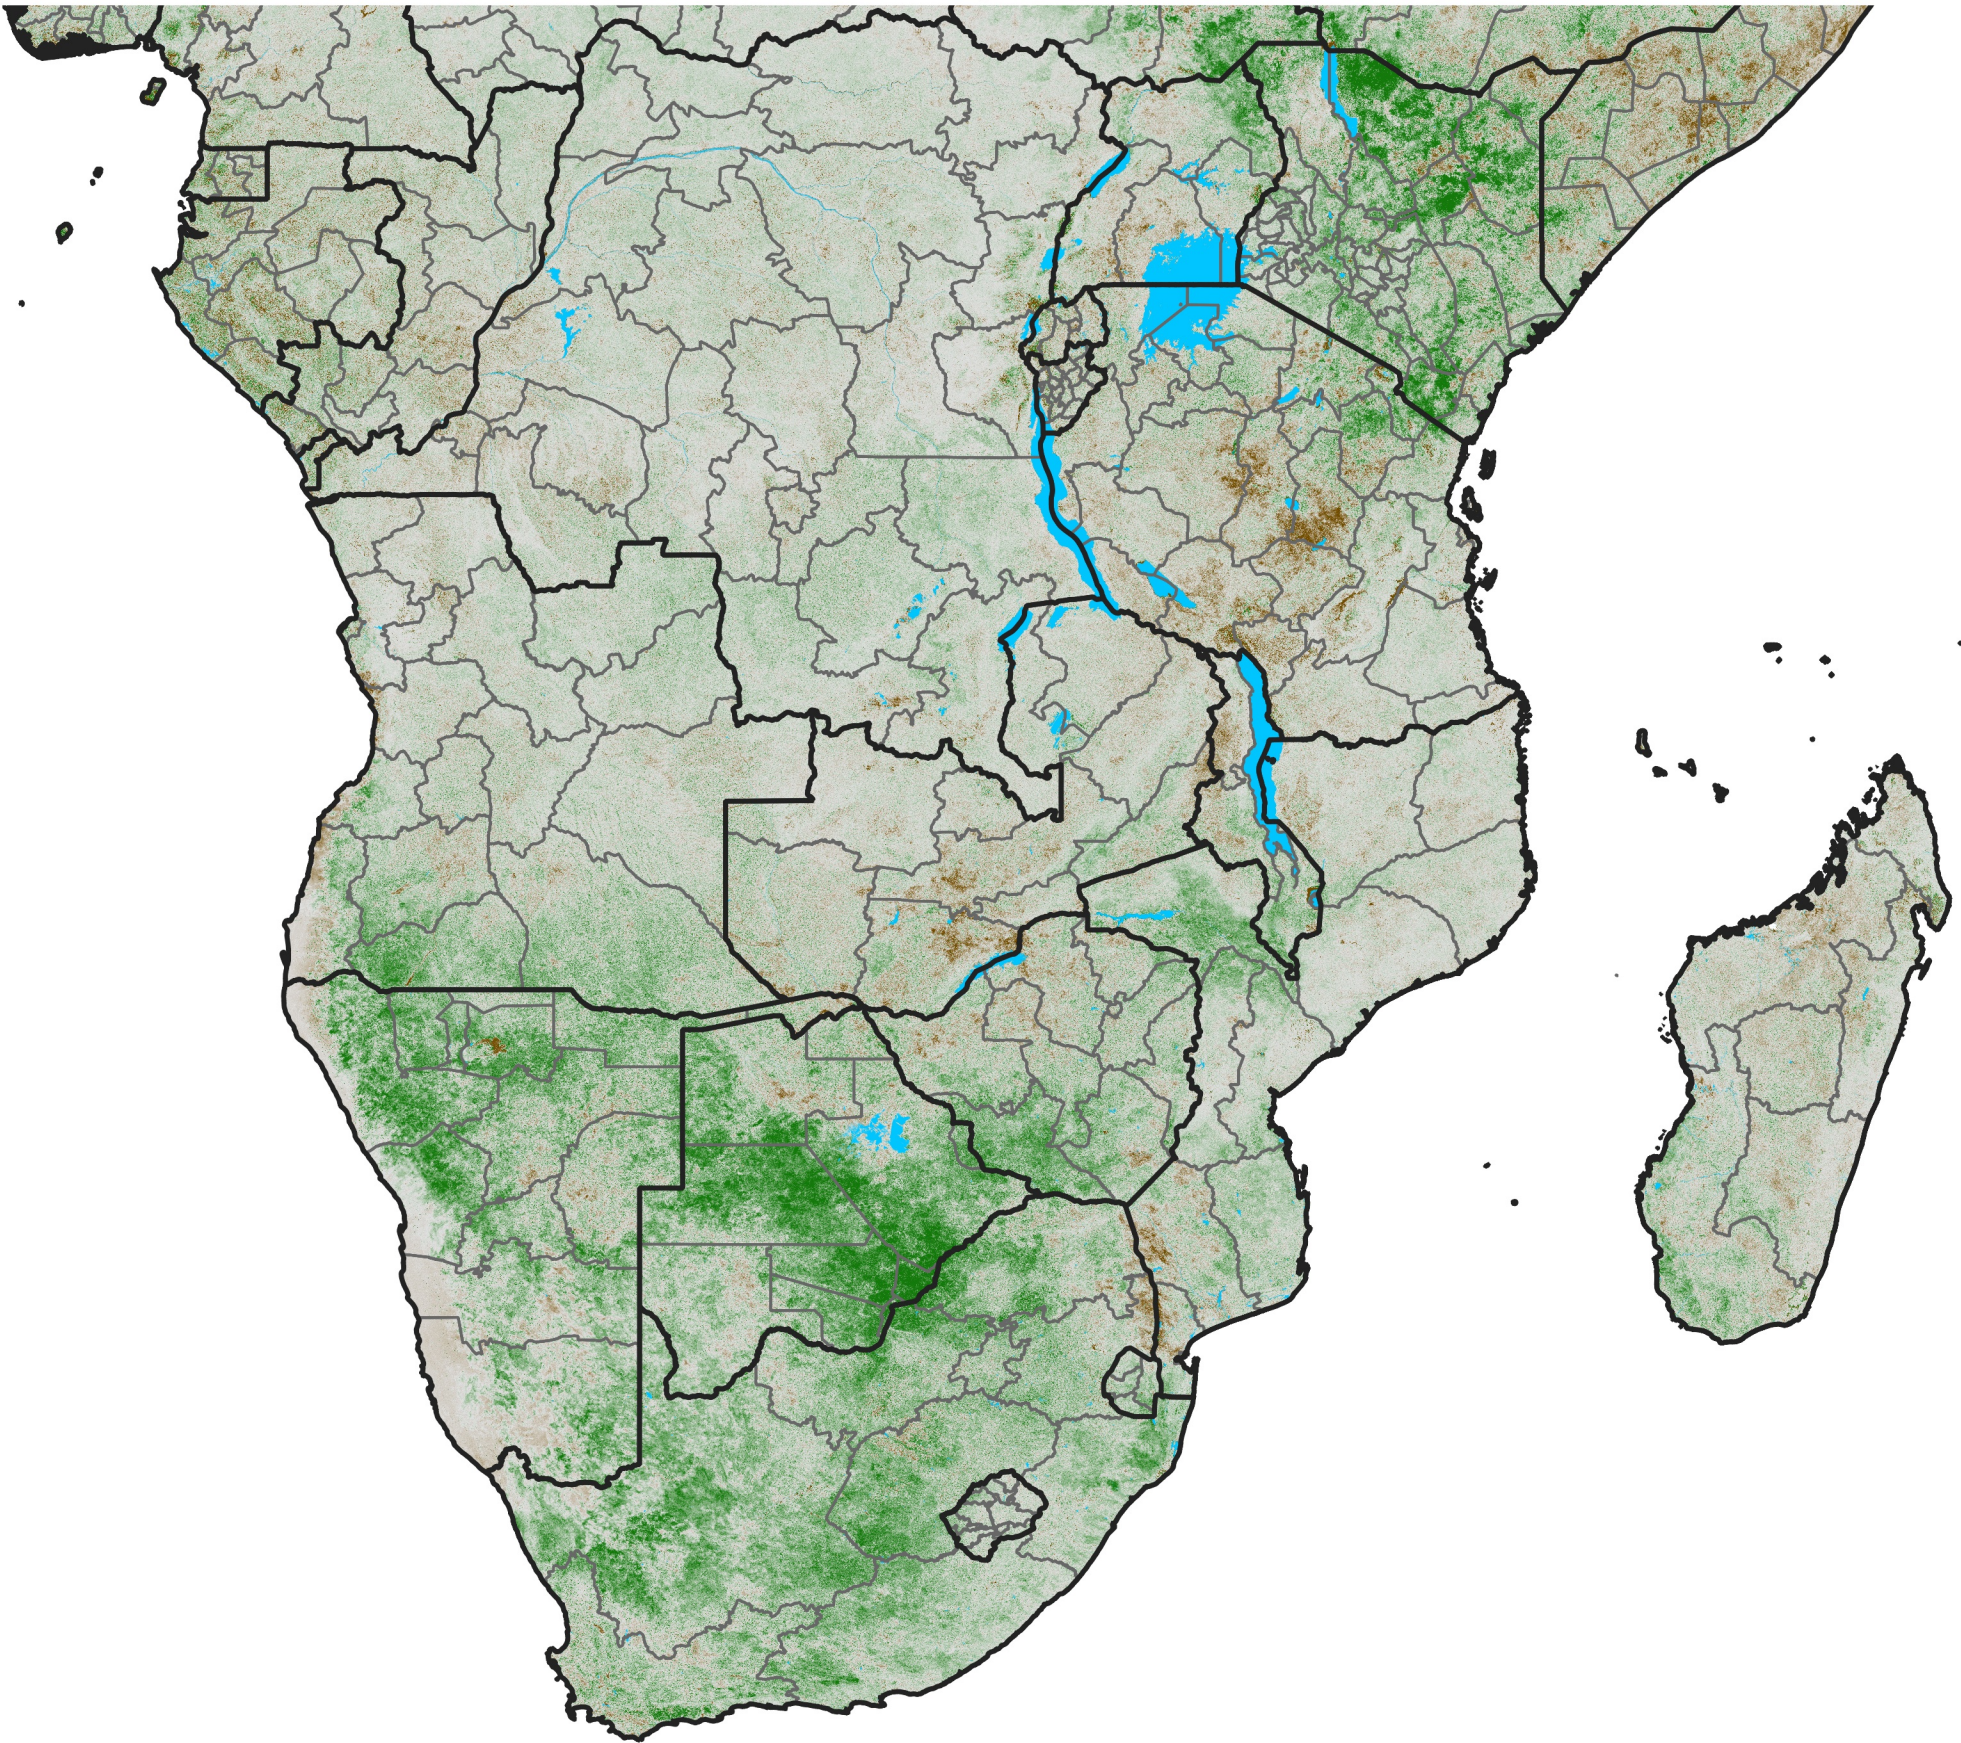

Southern Africa

NDVI Anomaly

2025 minus Mean (2012 - 2021)

Period 27 / May 06 - 15, 2025

NDVI Anomaly

-0.3 -0.2 -0.1 -0.05 0.05 0.1 0.2 >0.3

Negative

No Difference