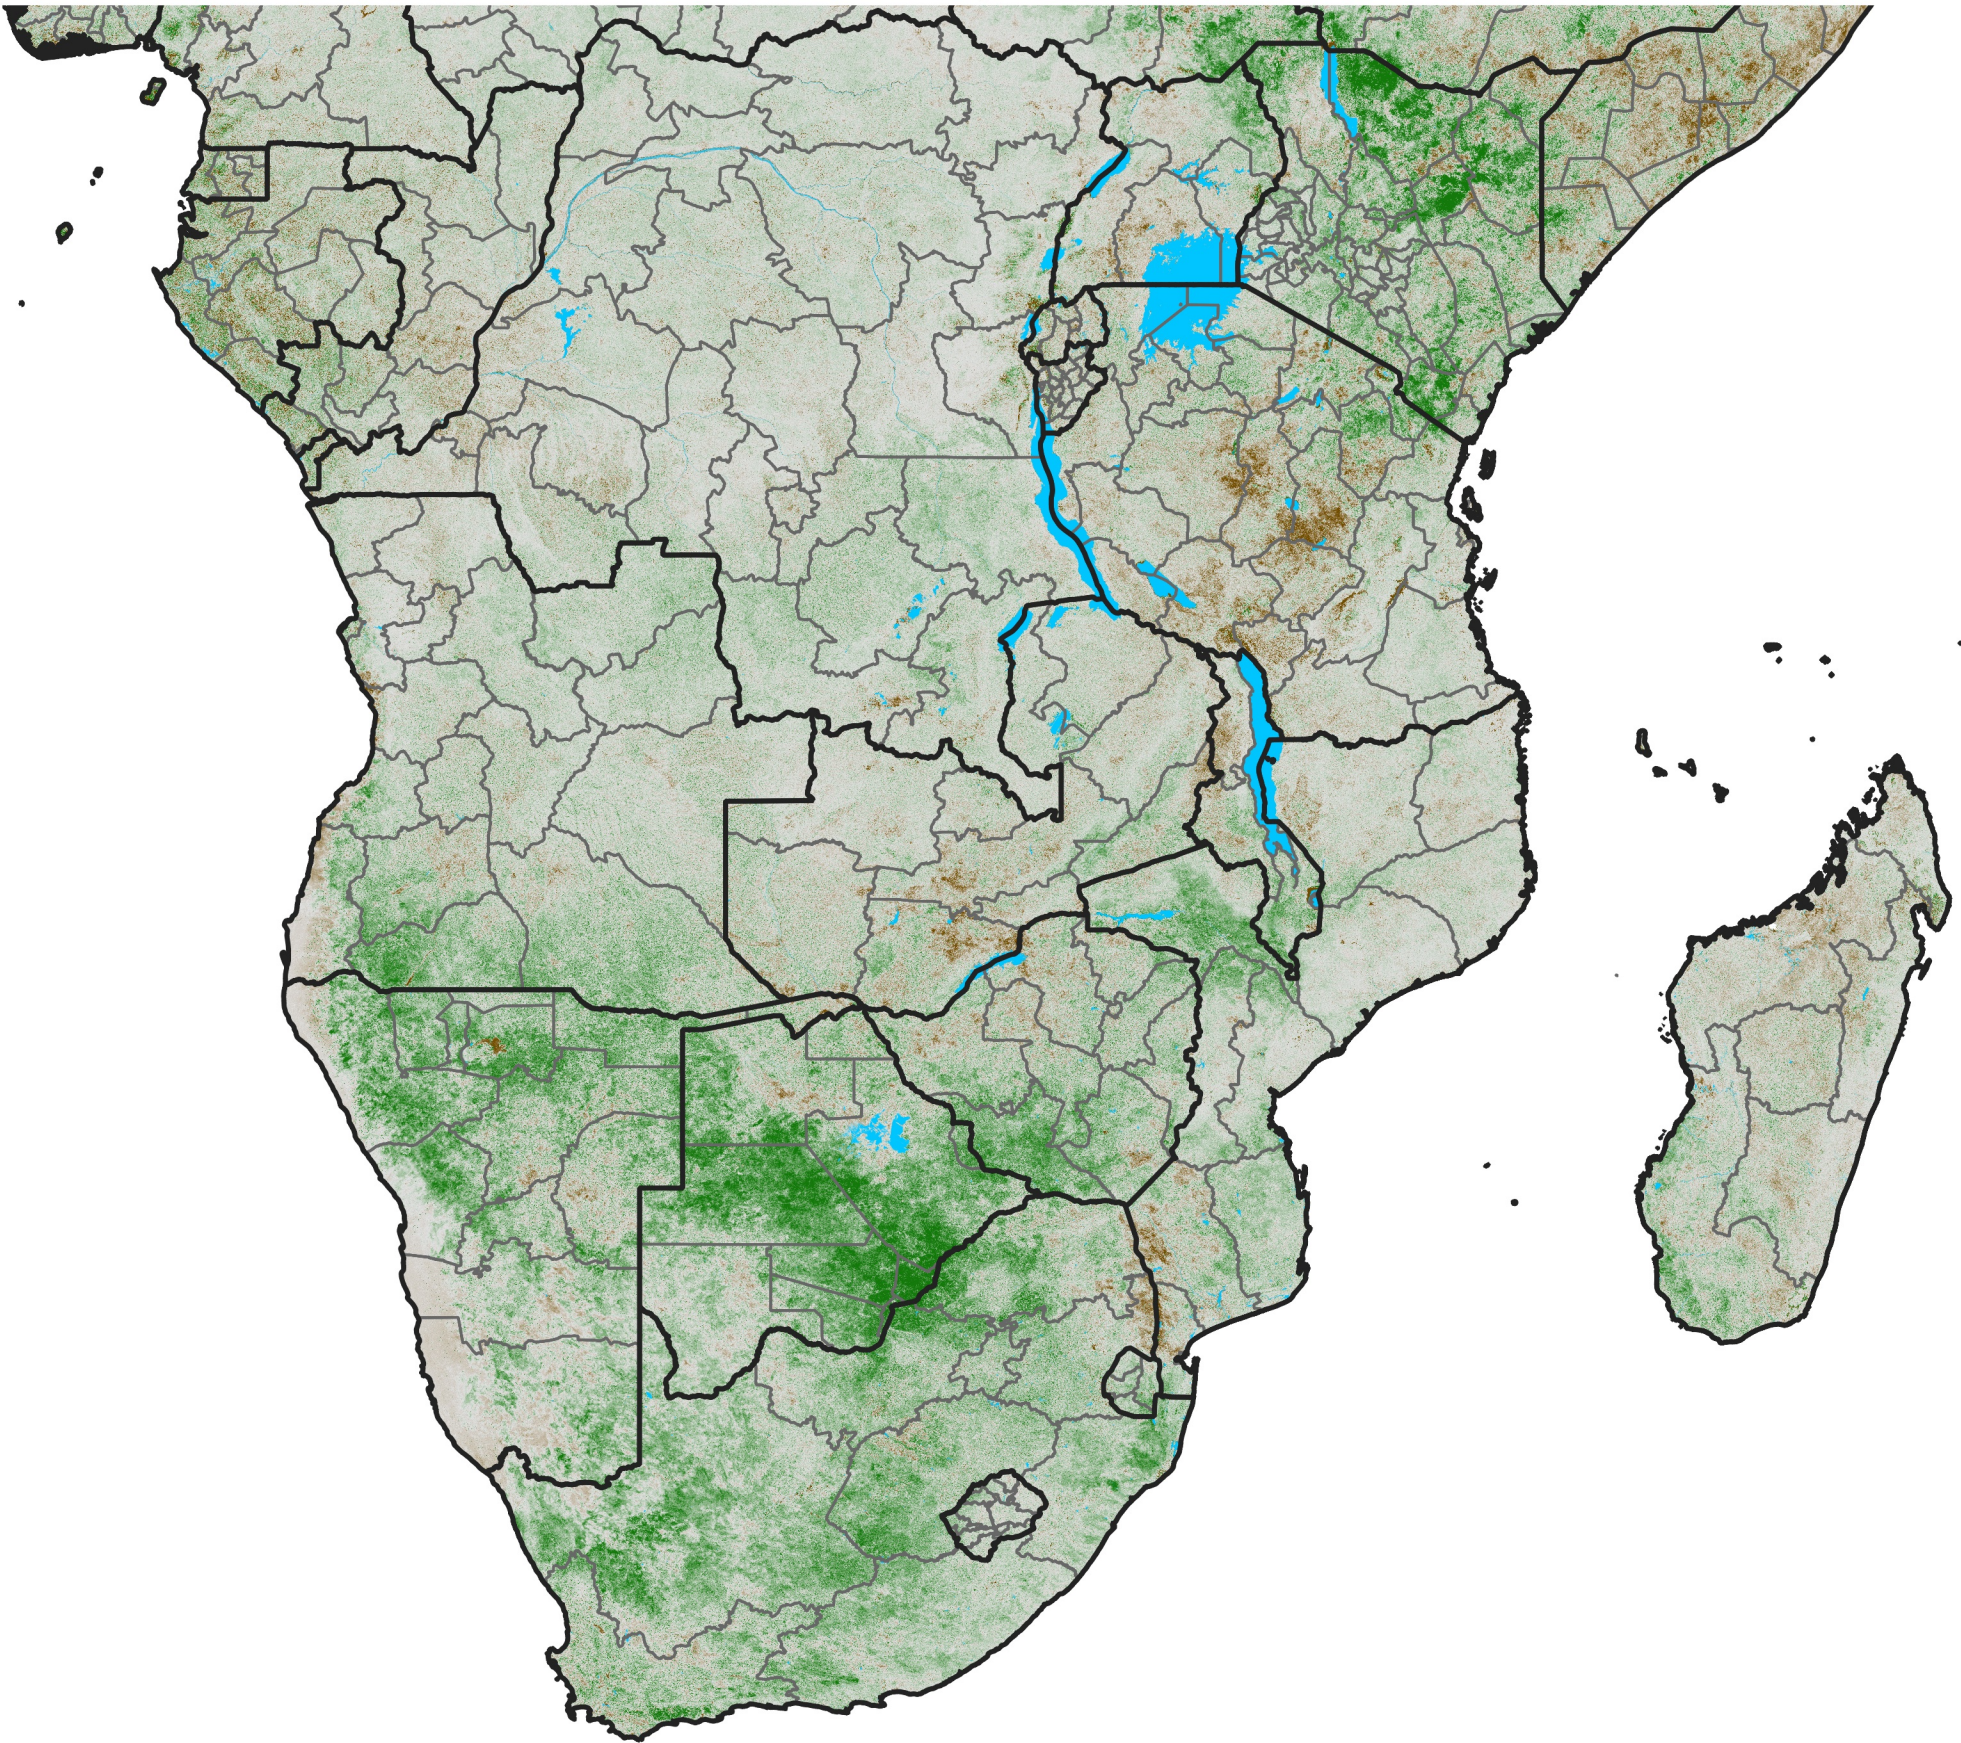

Southern Africa

NDVI Anomaly

2025 minus Mean (2012 - 2021)

Period 28 / May 11 - 20, 2025

NDVI Anomaly

< -0.3 -0.2 -0.1 -0.05 0.05 0.1 0.2 >0.3

Negative

No Difference