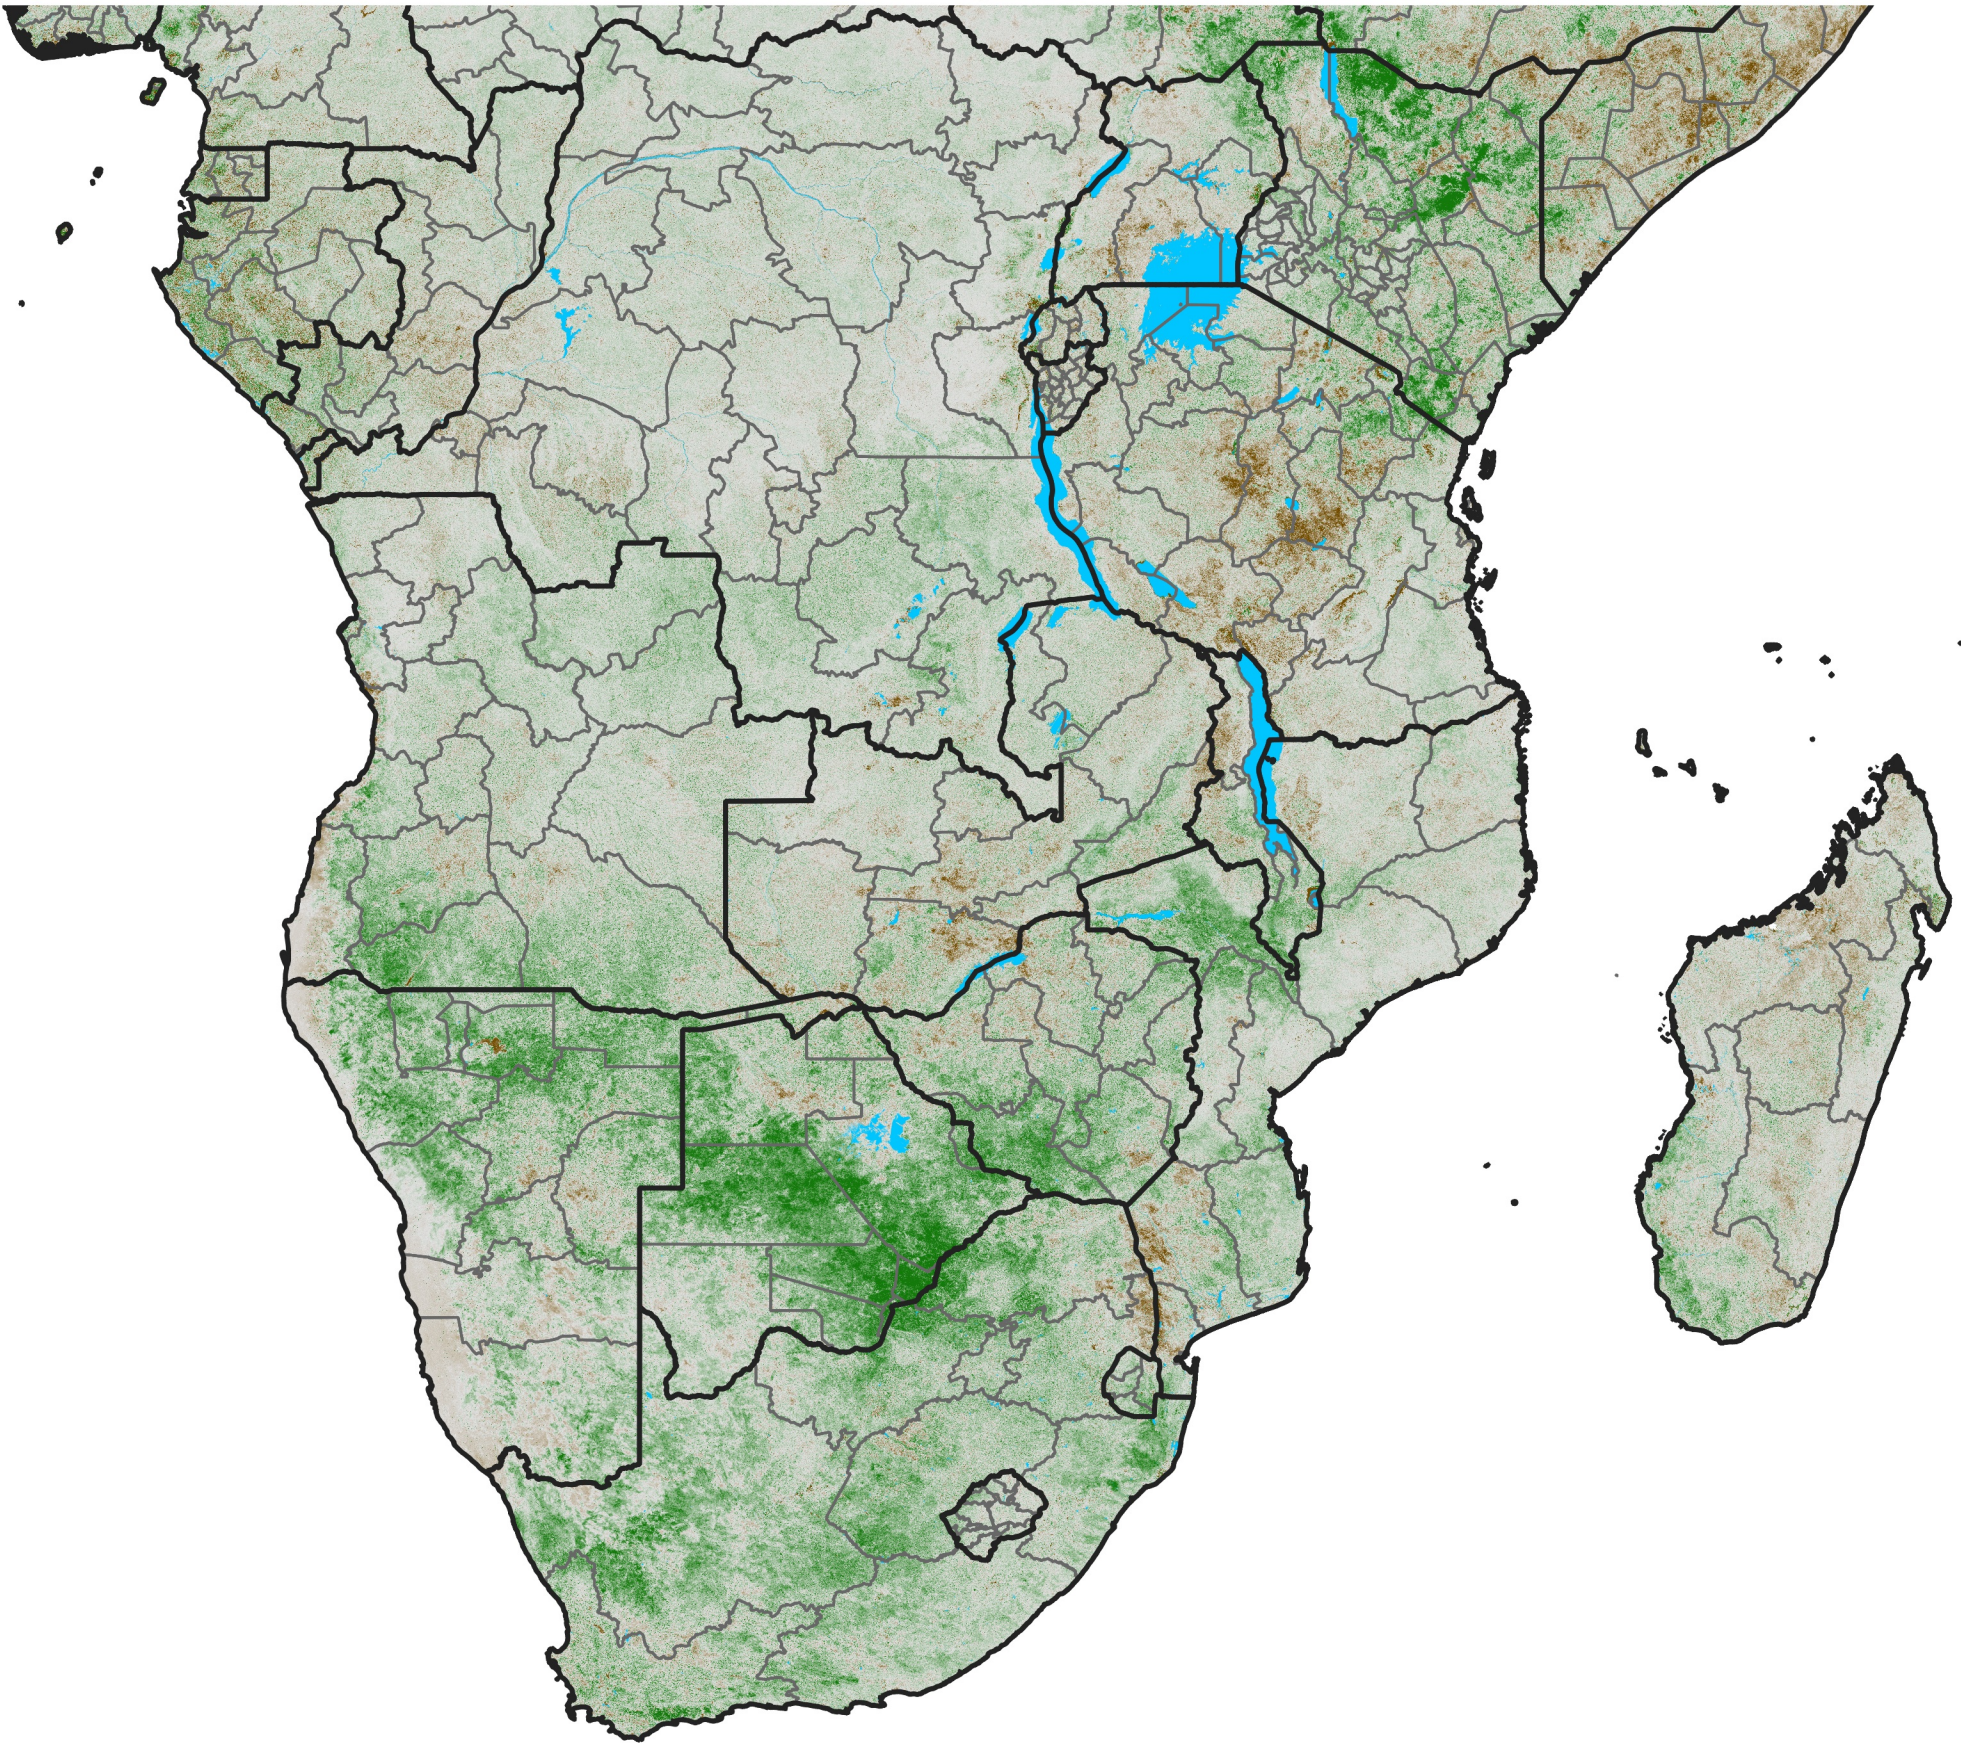

# Southern Africa

## NDVI Anomaly

2025 minus Mean (2012 - 2021)

Period 29 / May 16 - 25, 2025

### NDVI Anomaly

< -0.3   -0.2   -0.1   -0.05   0.05   0.1   0.2   >0.3

Negative

No Difference

Positive