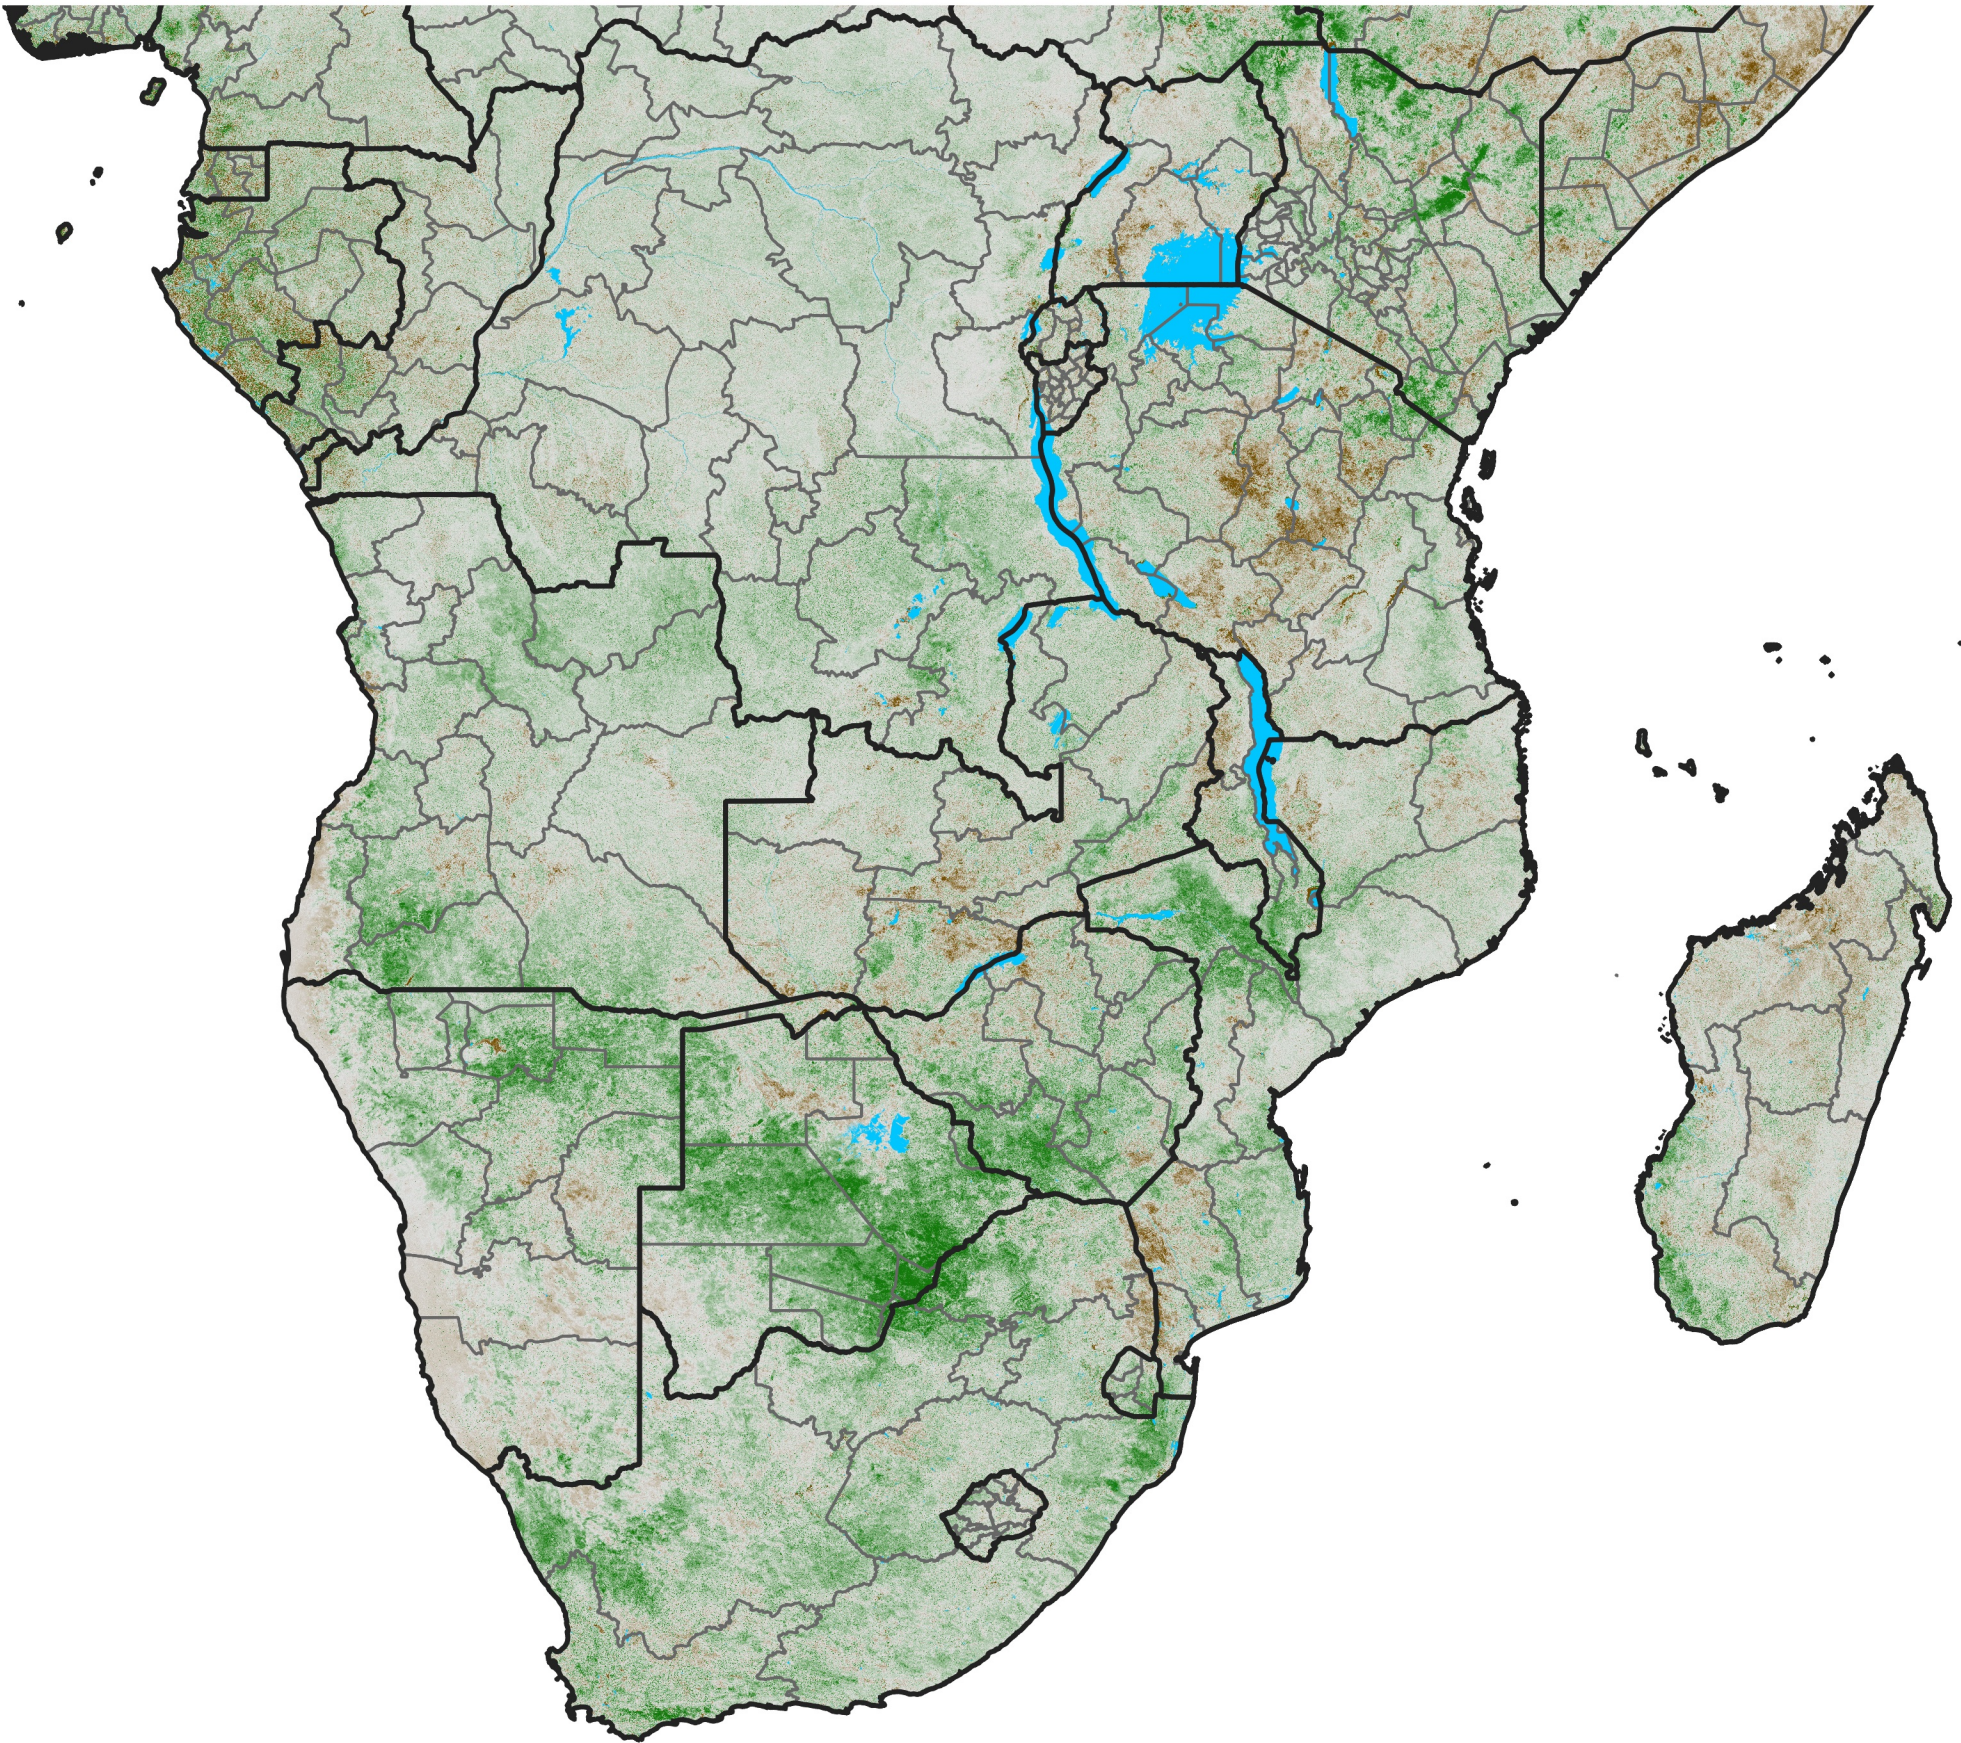

Southern Africa

NDVI Anomaly

2025 minus Mean (2012 - 2021)

Period 32 / Jun 01 - 10, 2025

NDVI Anomaly

< -0.3 -0.2 -0.1 -0.05 0.05 0.1 0.2 >0.3

Negative

No Difference