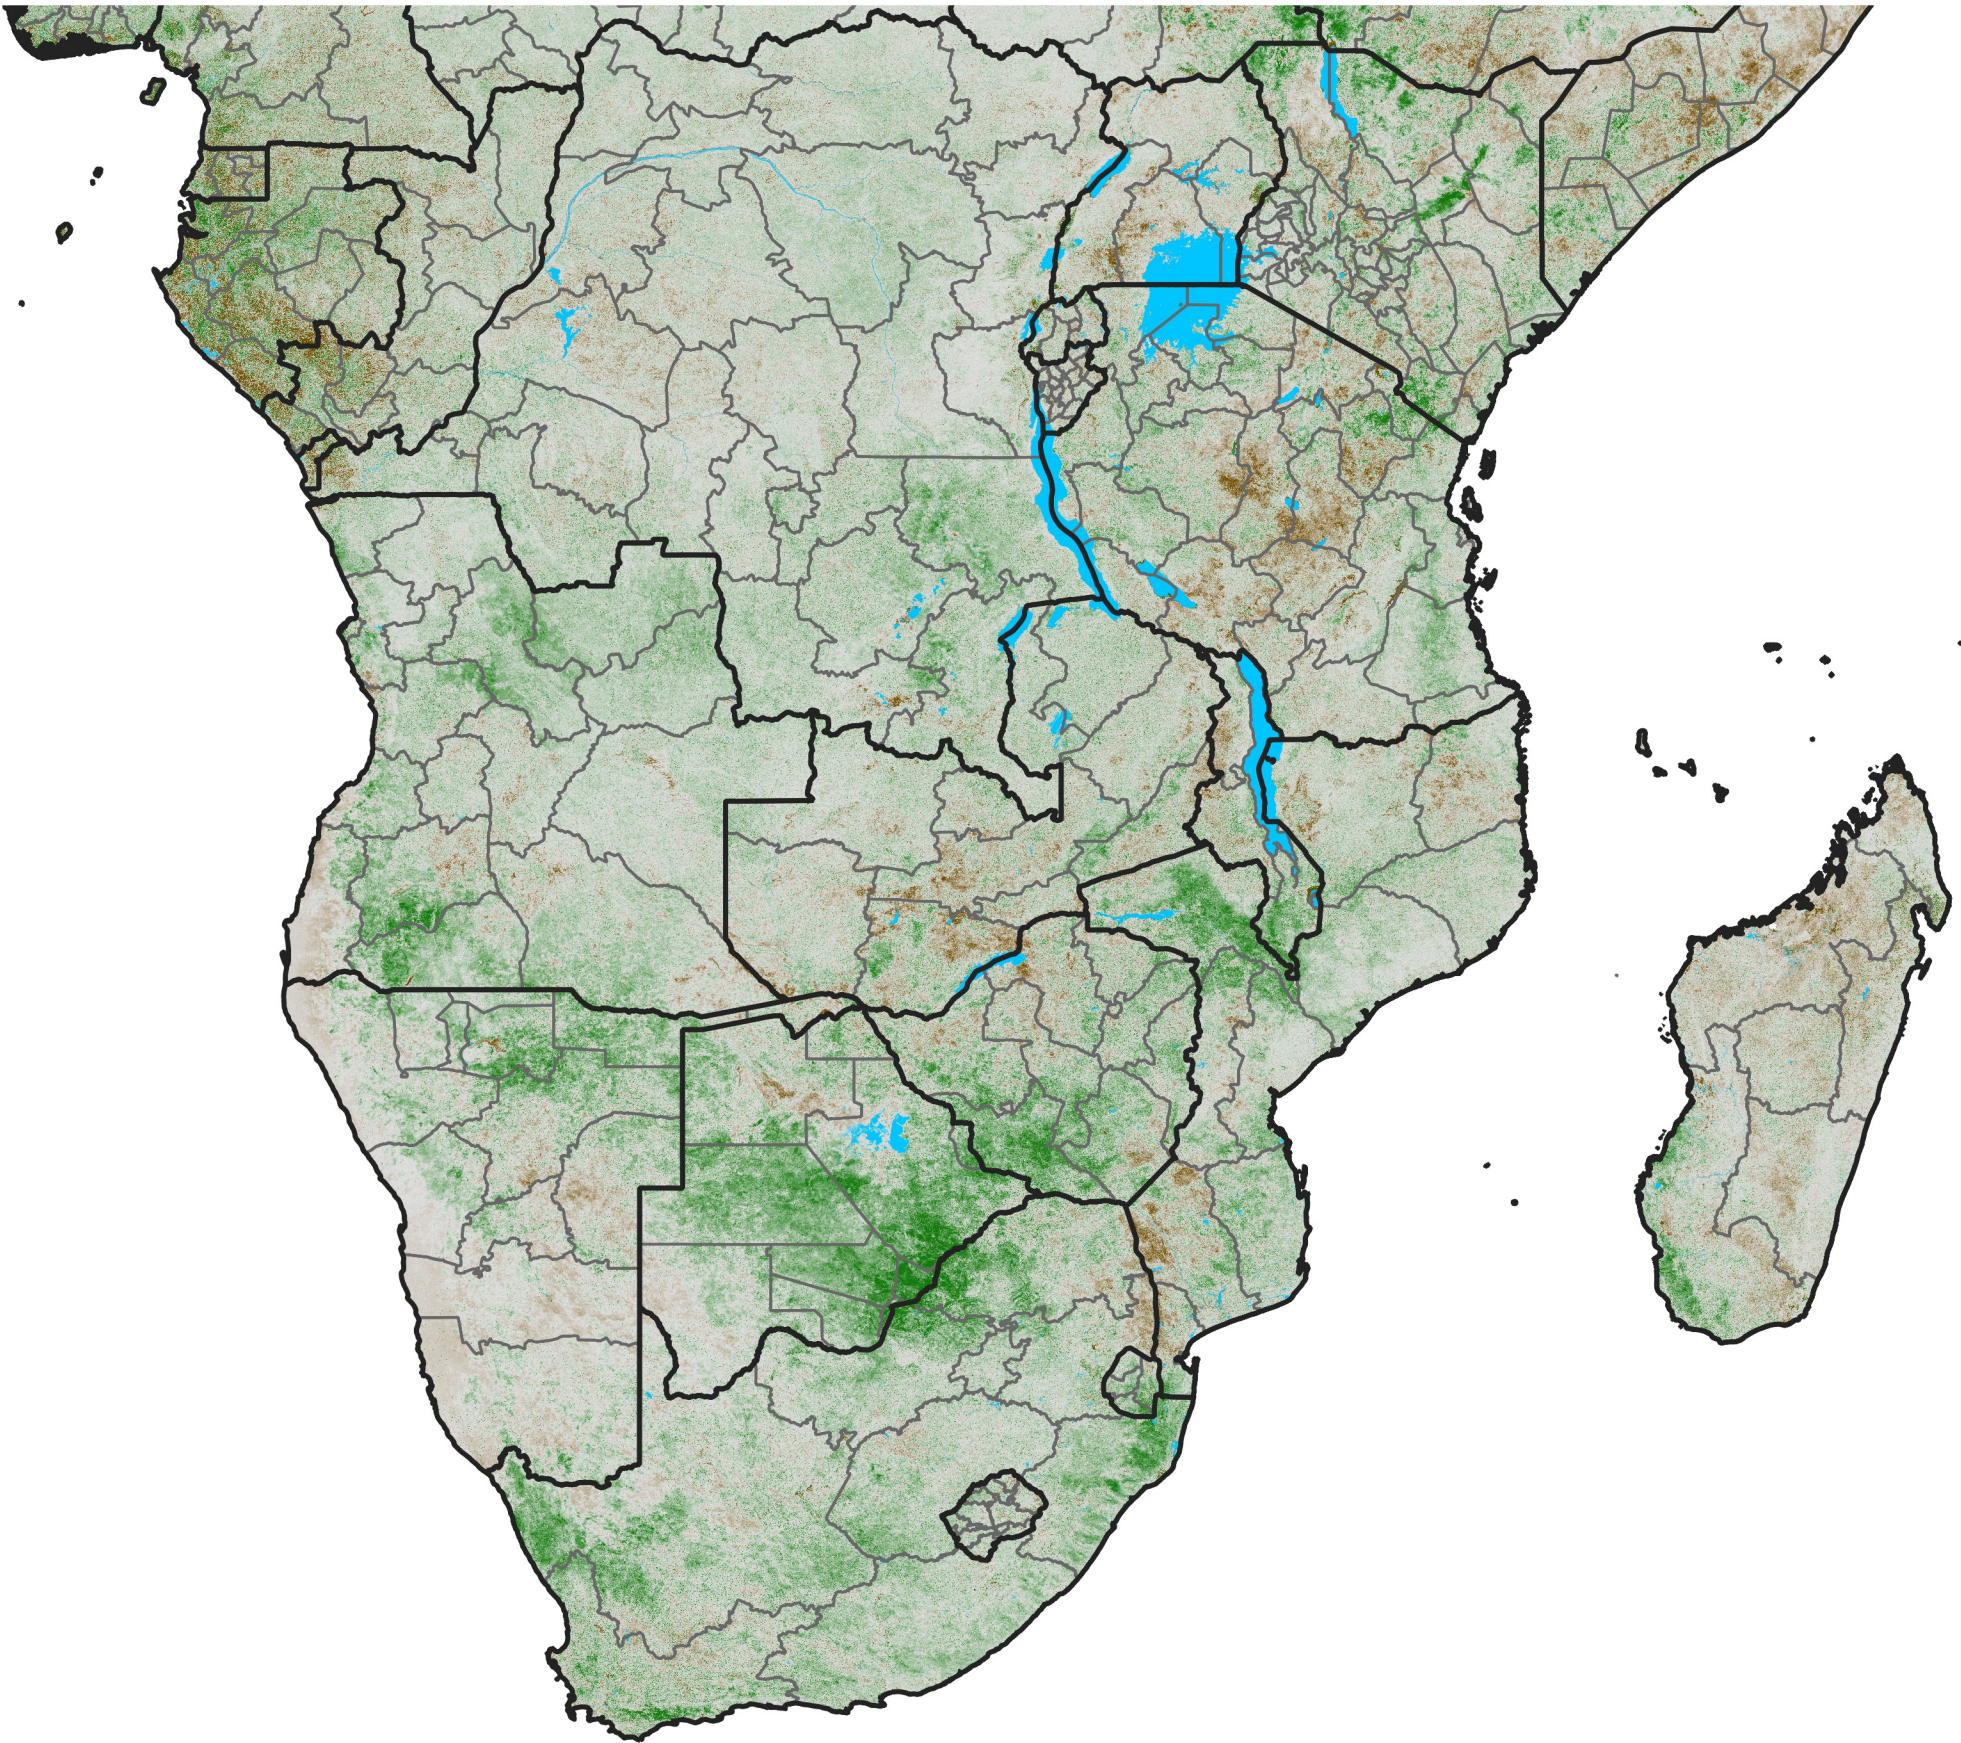

Southern Africa

NDVI Anomaly

2025 minus Mean (2012 - 2021)

Period 34 / Jun 11 - 20, 2025

NDVI Anomaly

< -0.3 -0.2 -0.1 -0.05 0.05 0.1 0.2 >0.3

Negative

No Difference