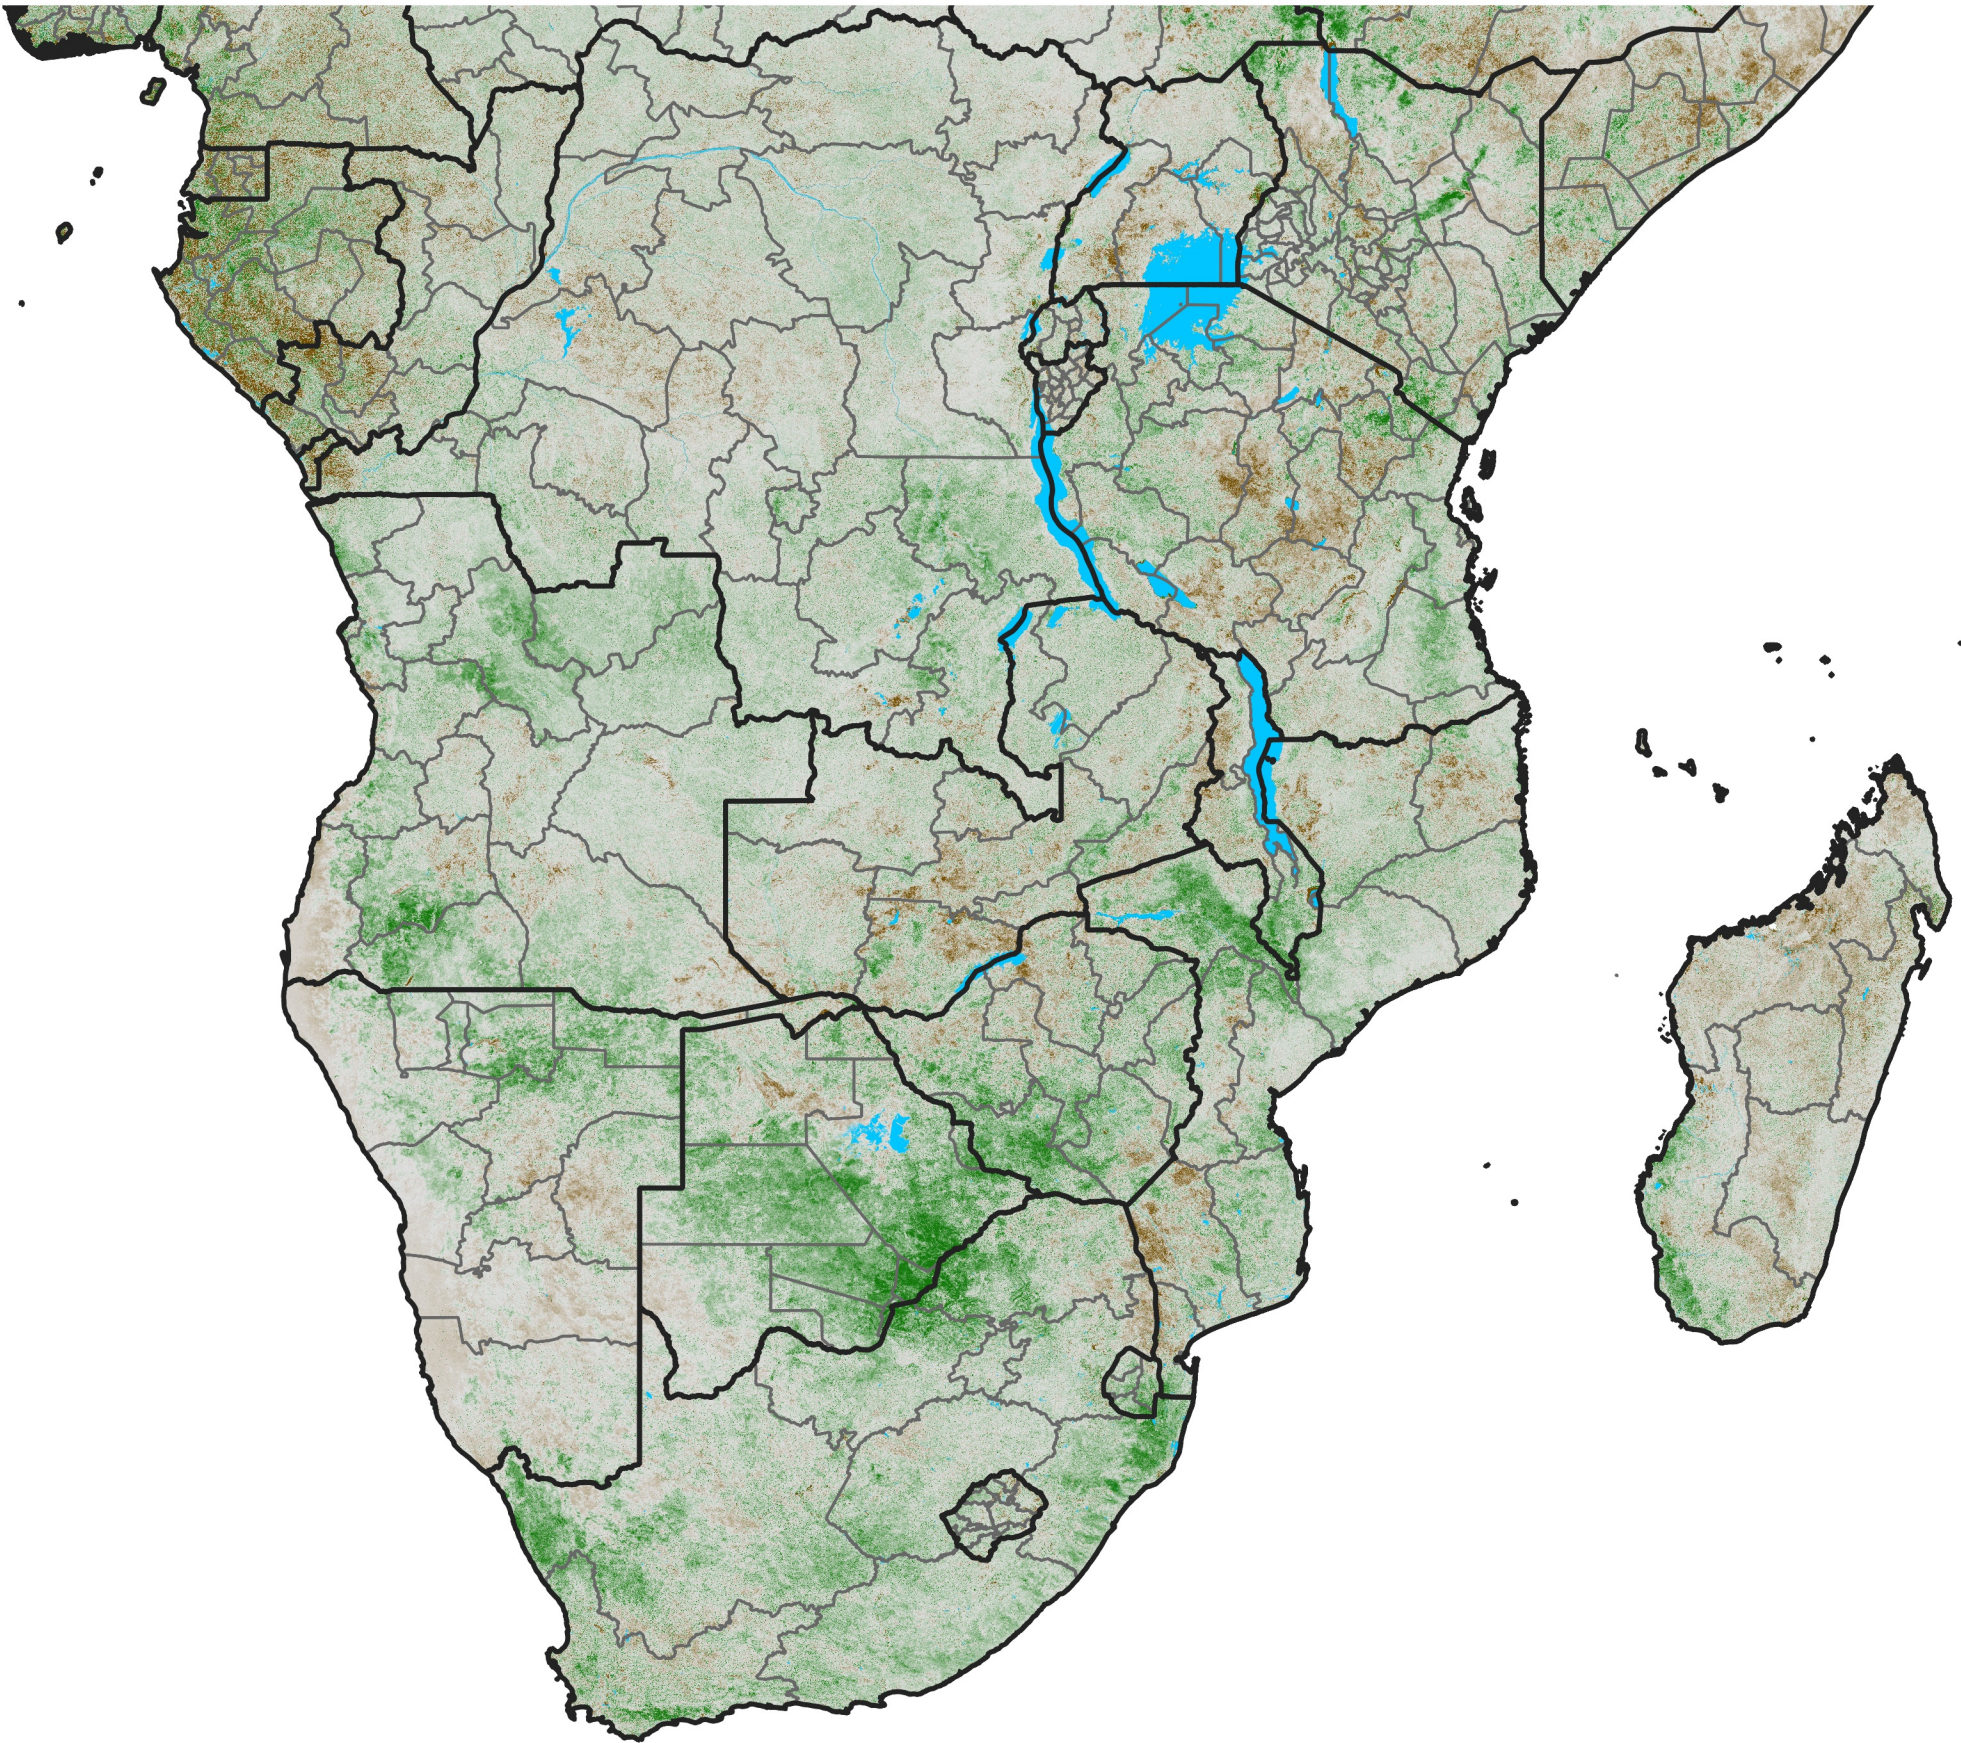

Southern Africa

NDVI Anomaly

2025 minus Mean (2012 - 2021)

Period 35 / Jun 16 - 25, 2025

NDVI Anomaly

< -0.3 -0.2 -0.1 -0.05 0.05 0.1 0.2 >0.3

Negative

No Difference