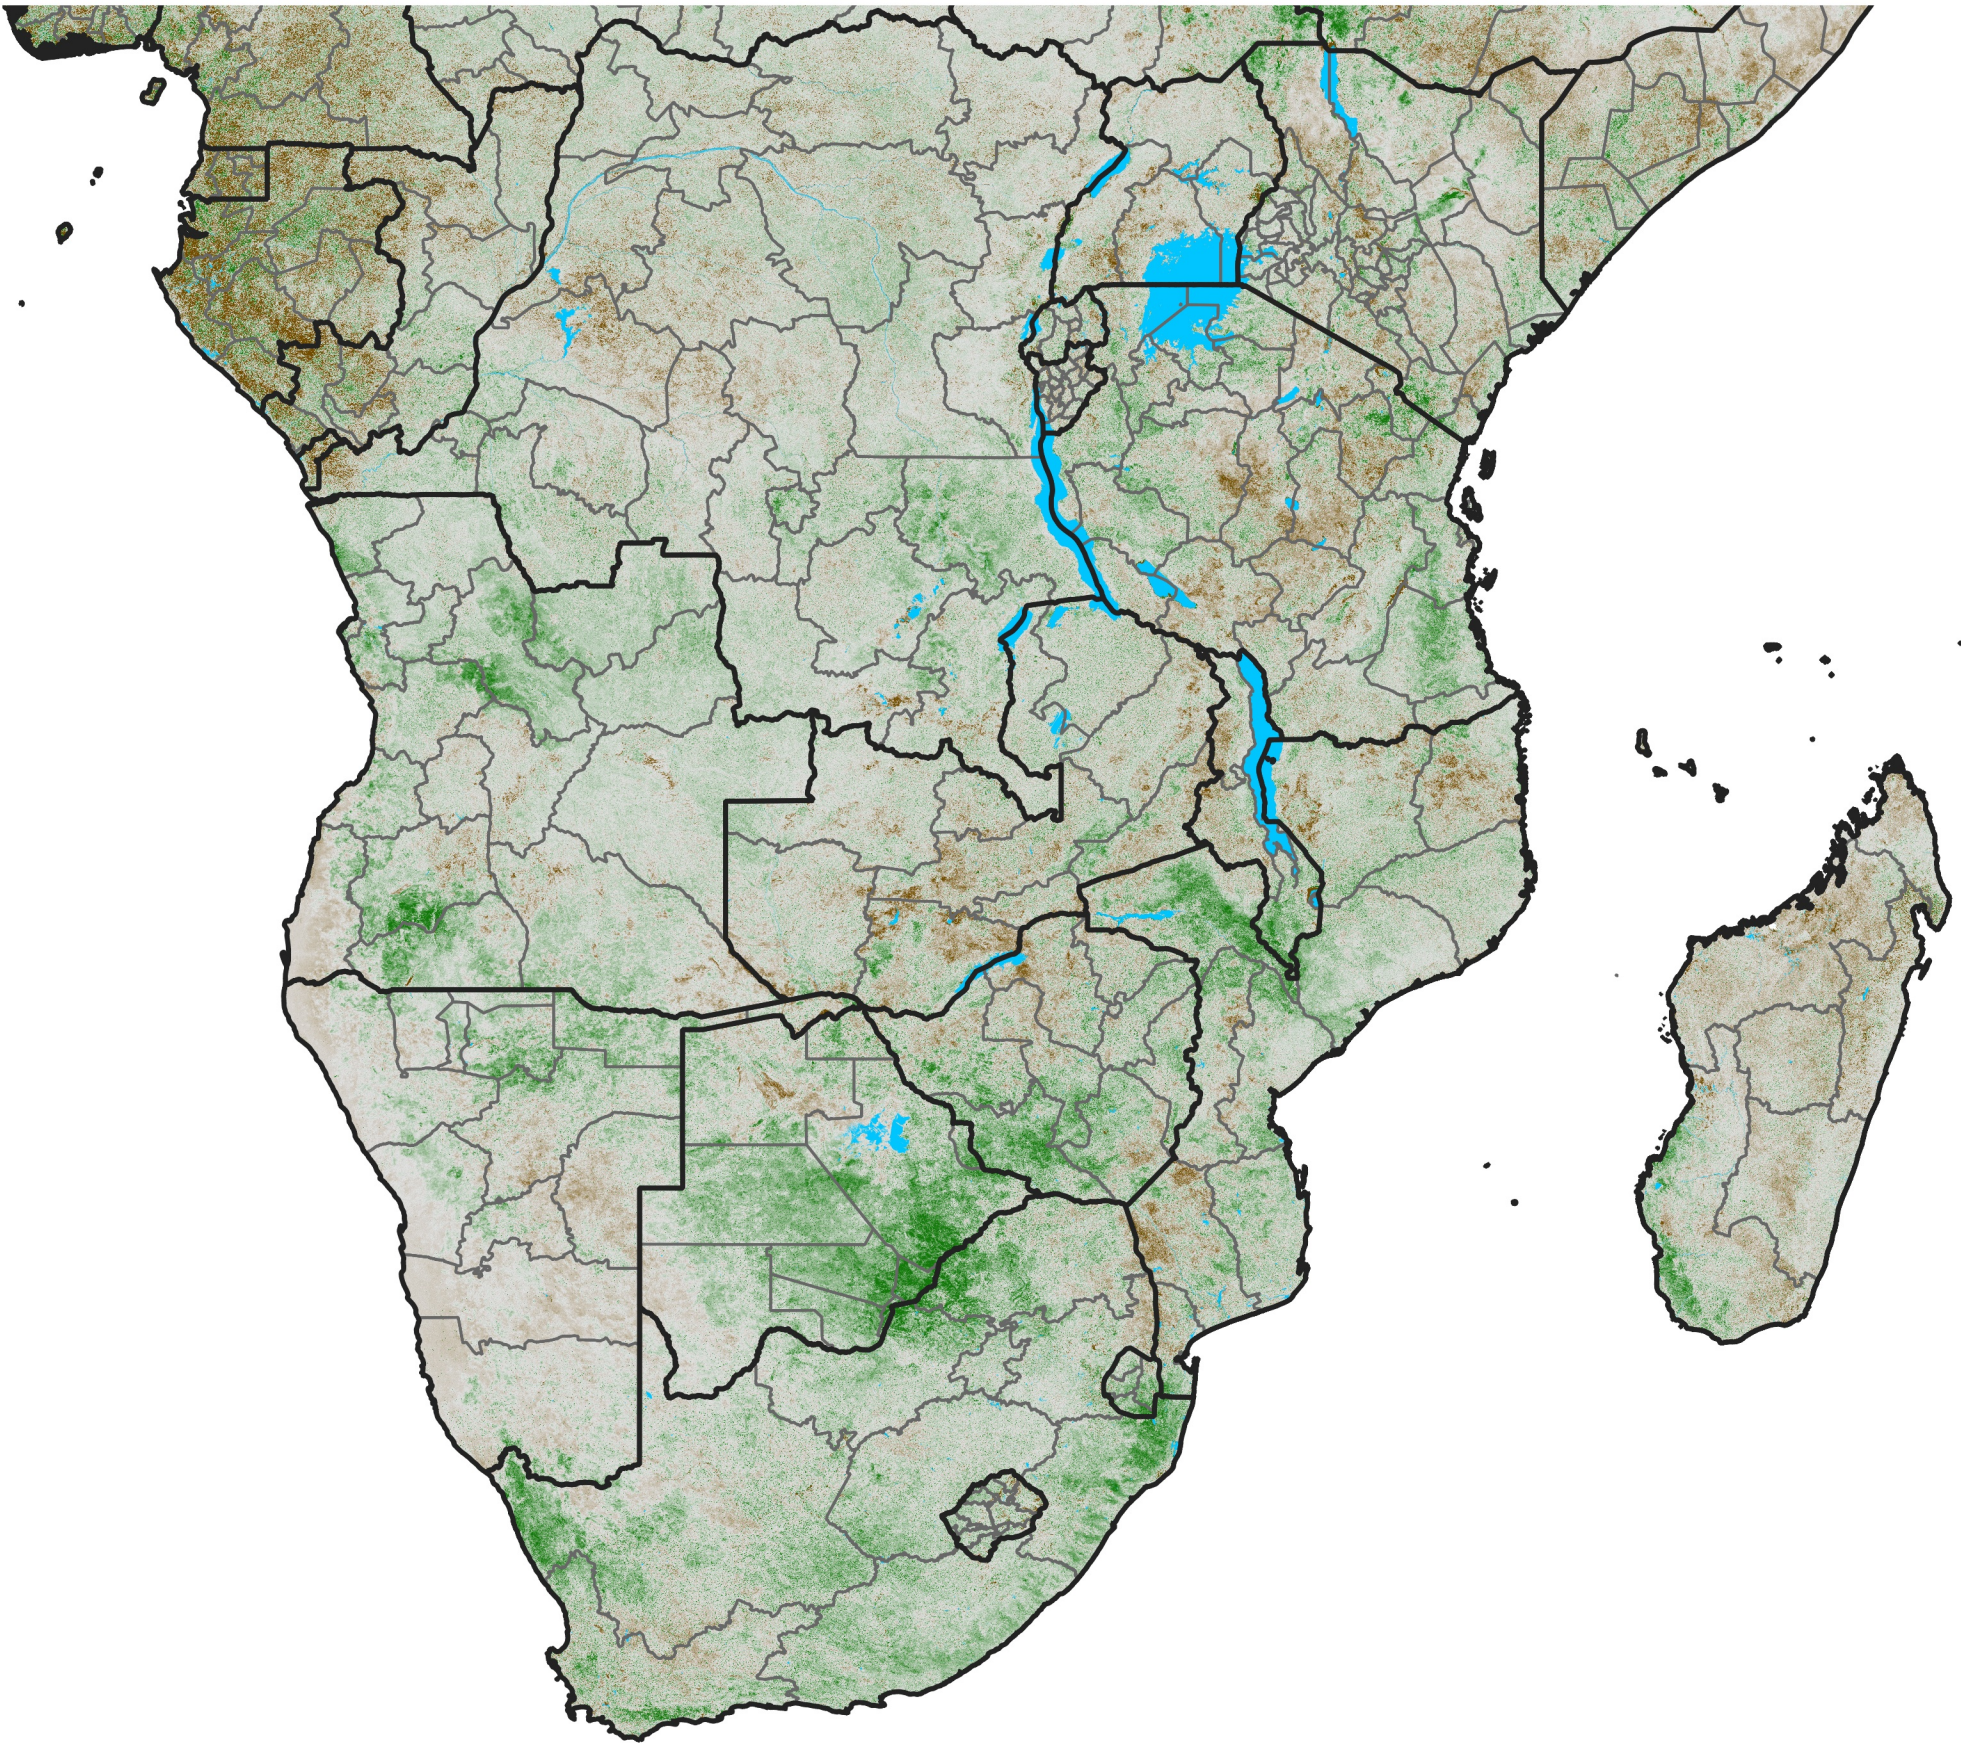

Southern Africa

NDVI Anomaly

2025 minus Mean (2012 - 2021)

Period 37 / Jun 26 - Jul 05, 2025

NDVI Anomaly

< -0.3 -0.2 -0.1 -0.05 0.05 0.1 0.2 >0.3

Negative

No Difference