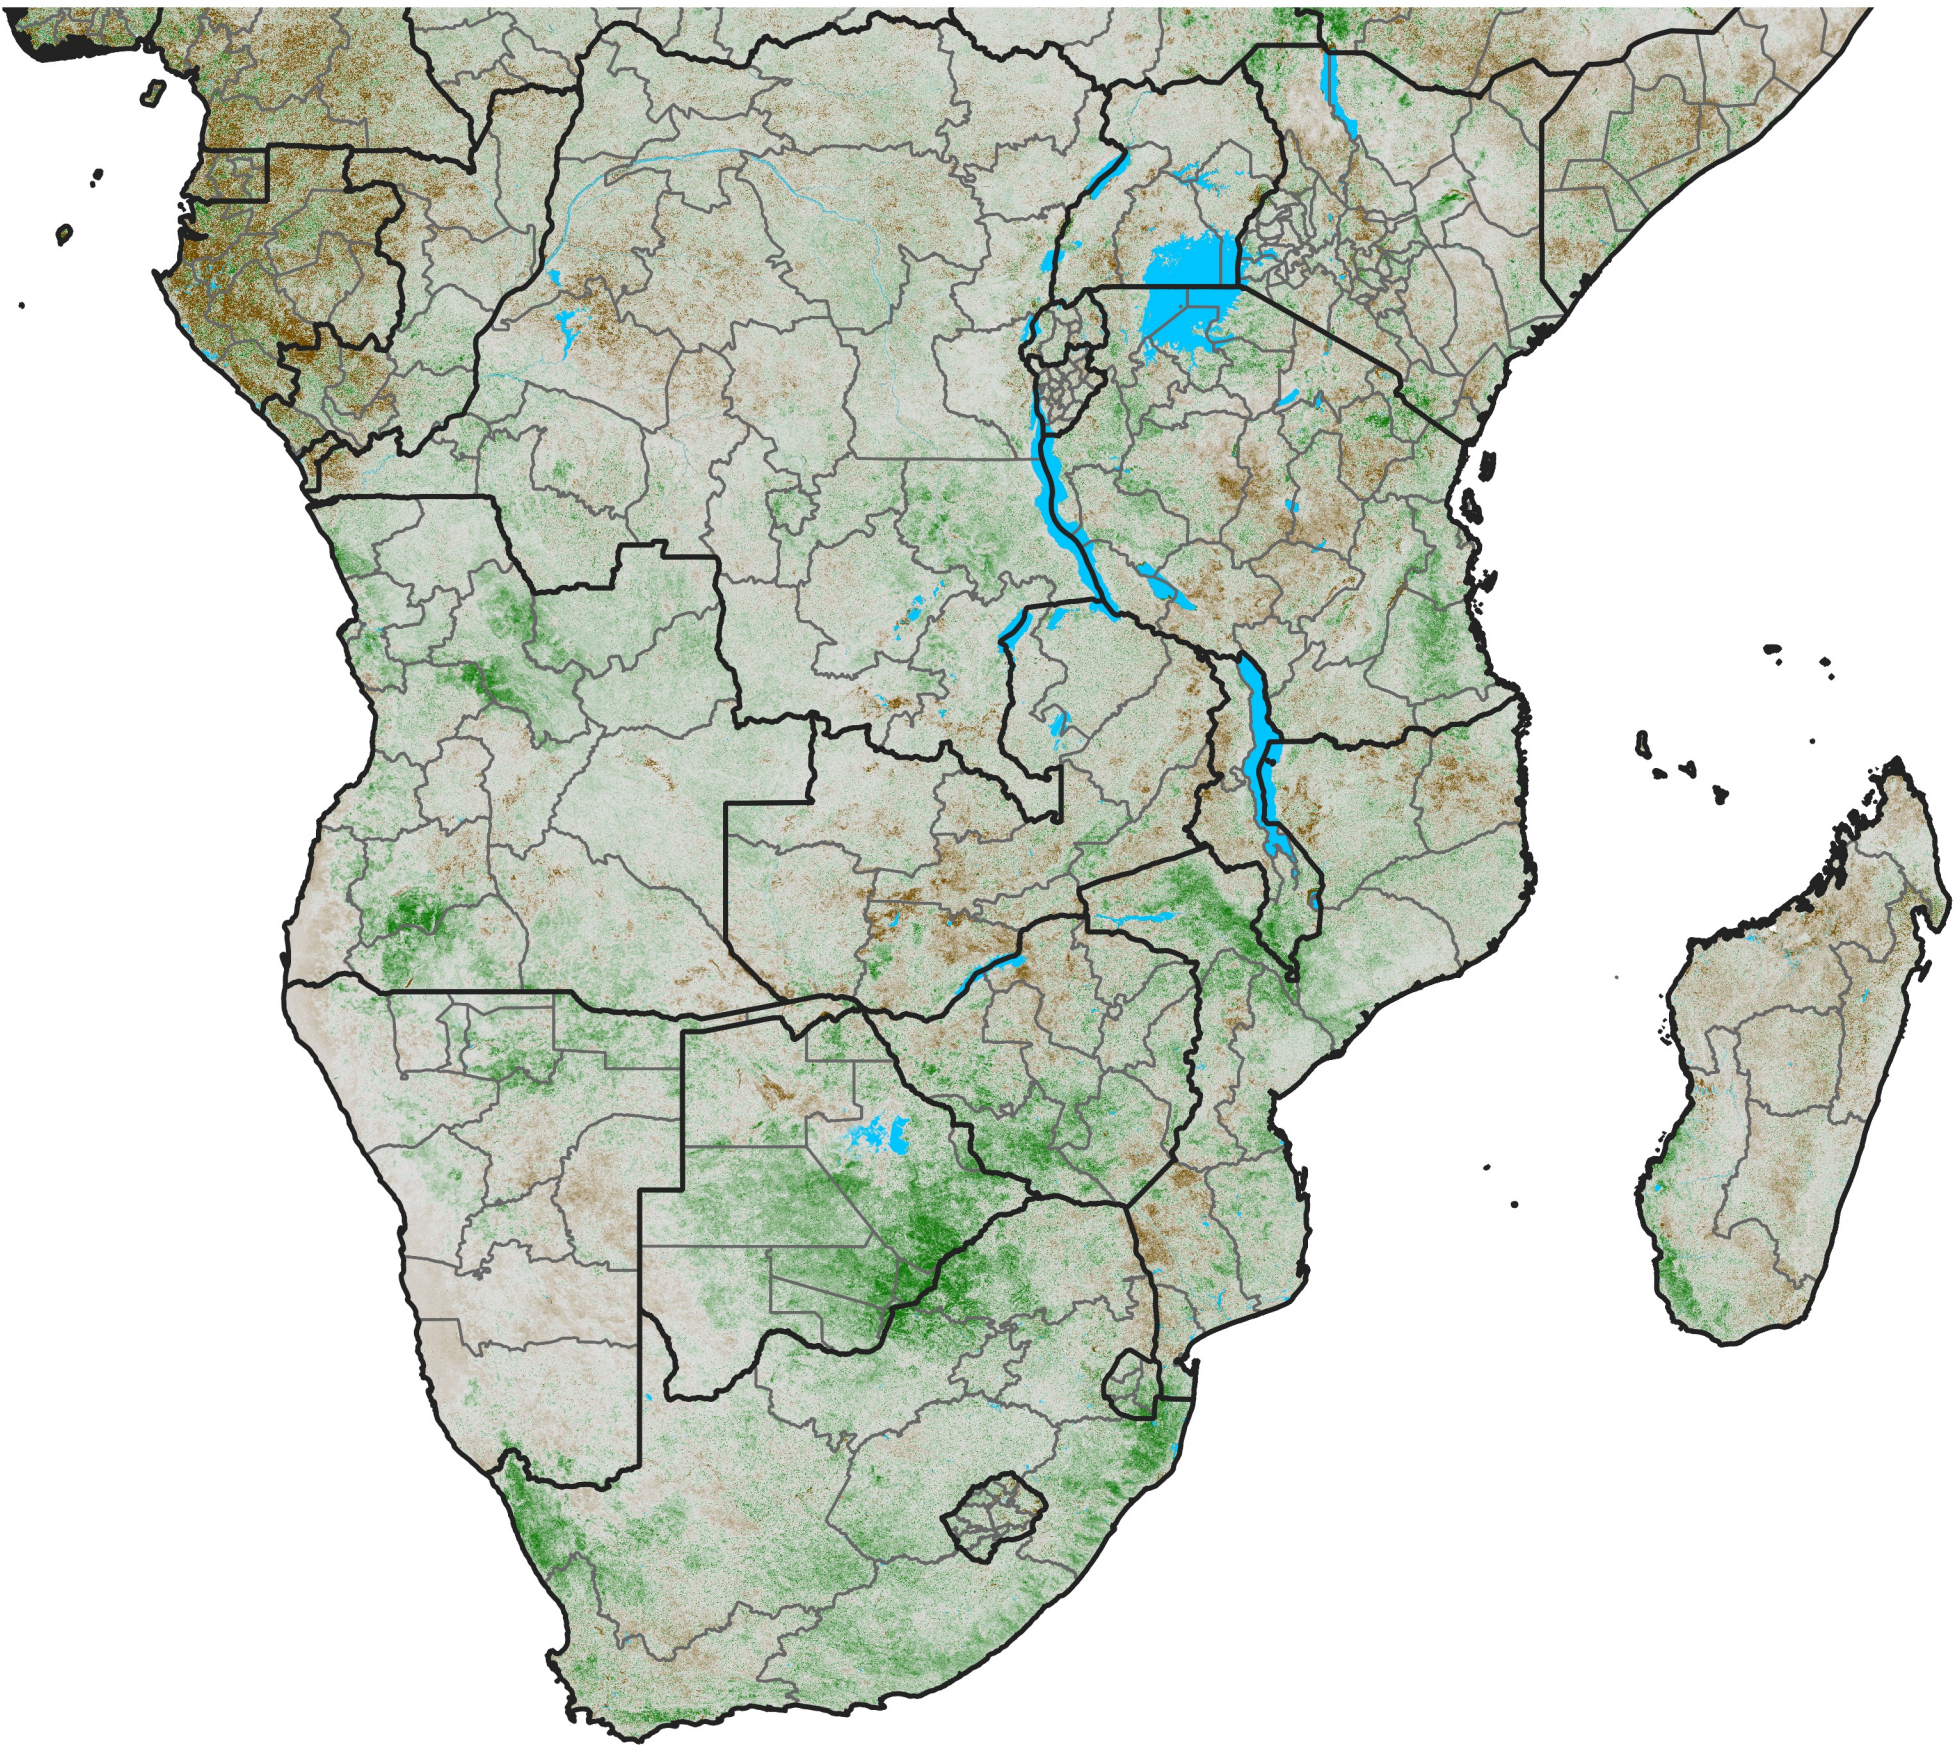

Southern Africa

NDVI Anomaly

2025 minus Mean (2012 - 2021)

Period 38 / Jul 01 - 10, 2025

NDVI Anomaly

< -0.3 -0.2 -0.1 -0.05 0.05 0.1 0.2 >0.3

Negative

No Difference