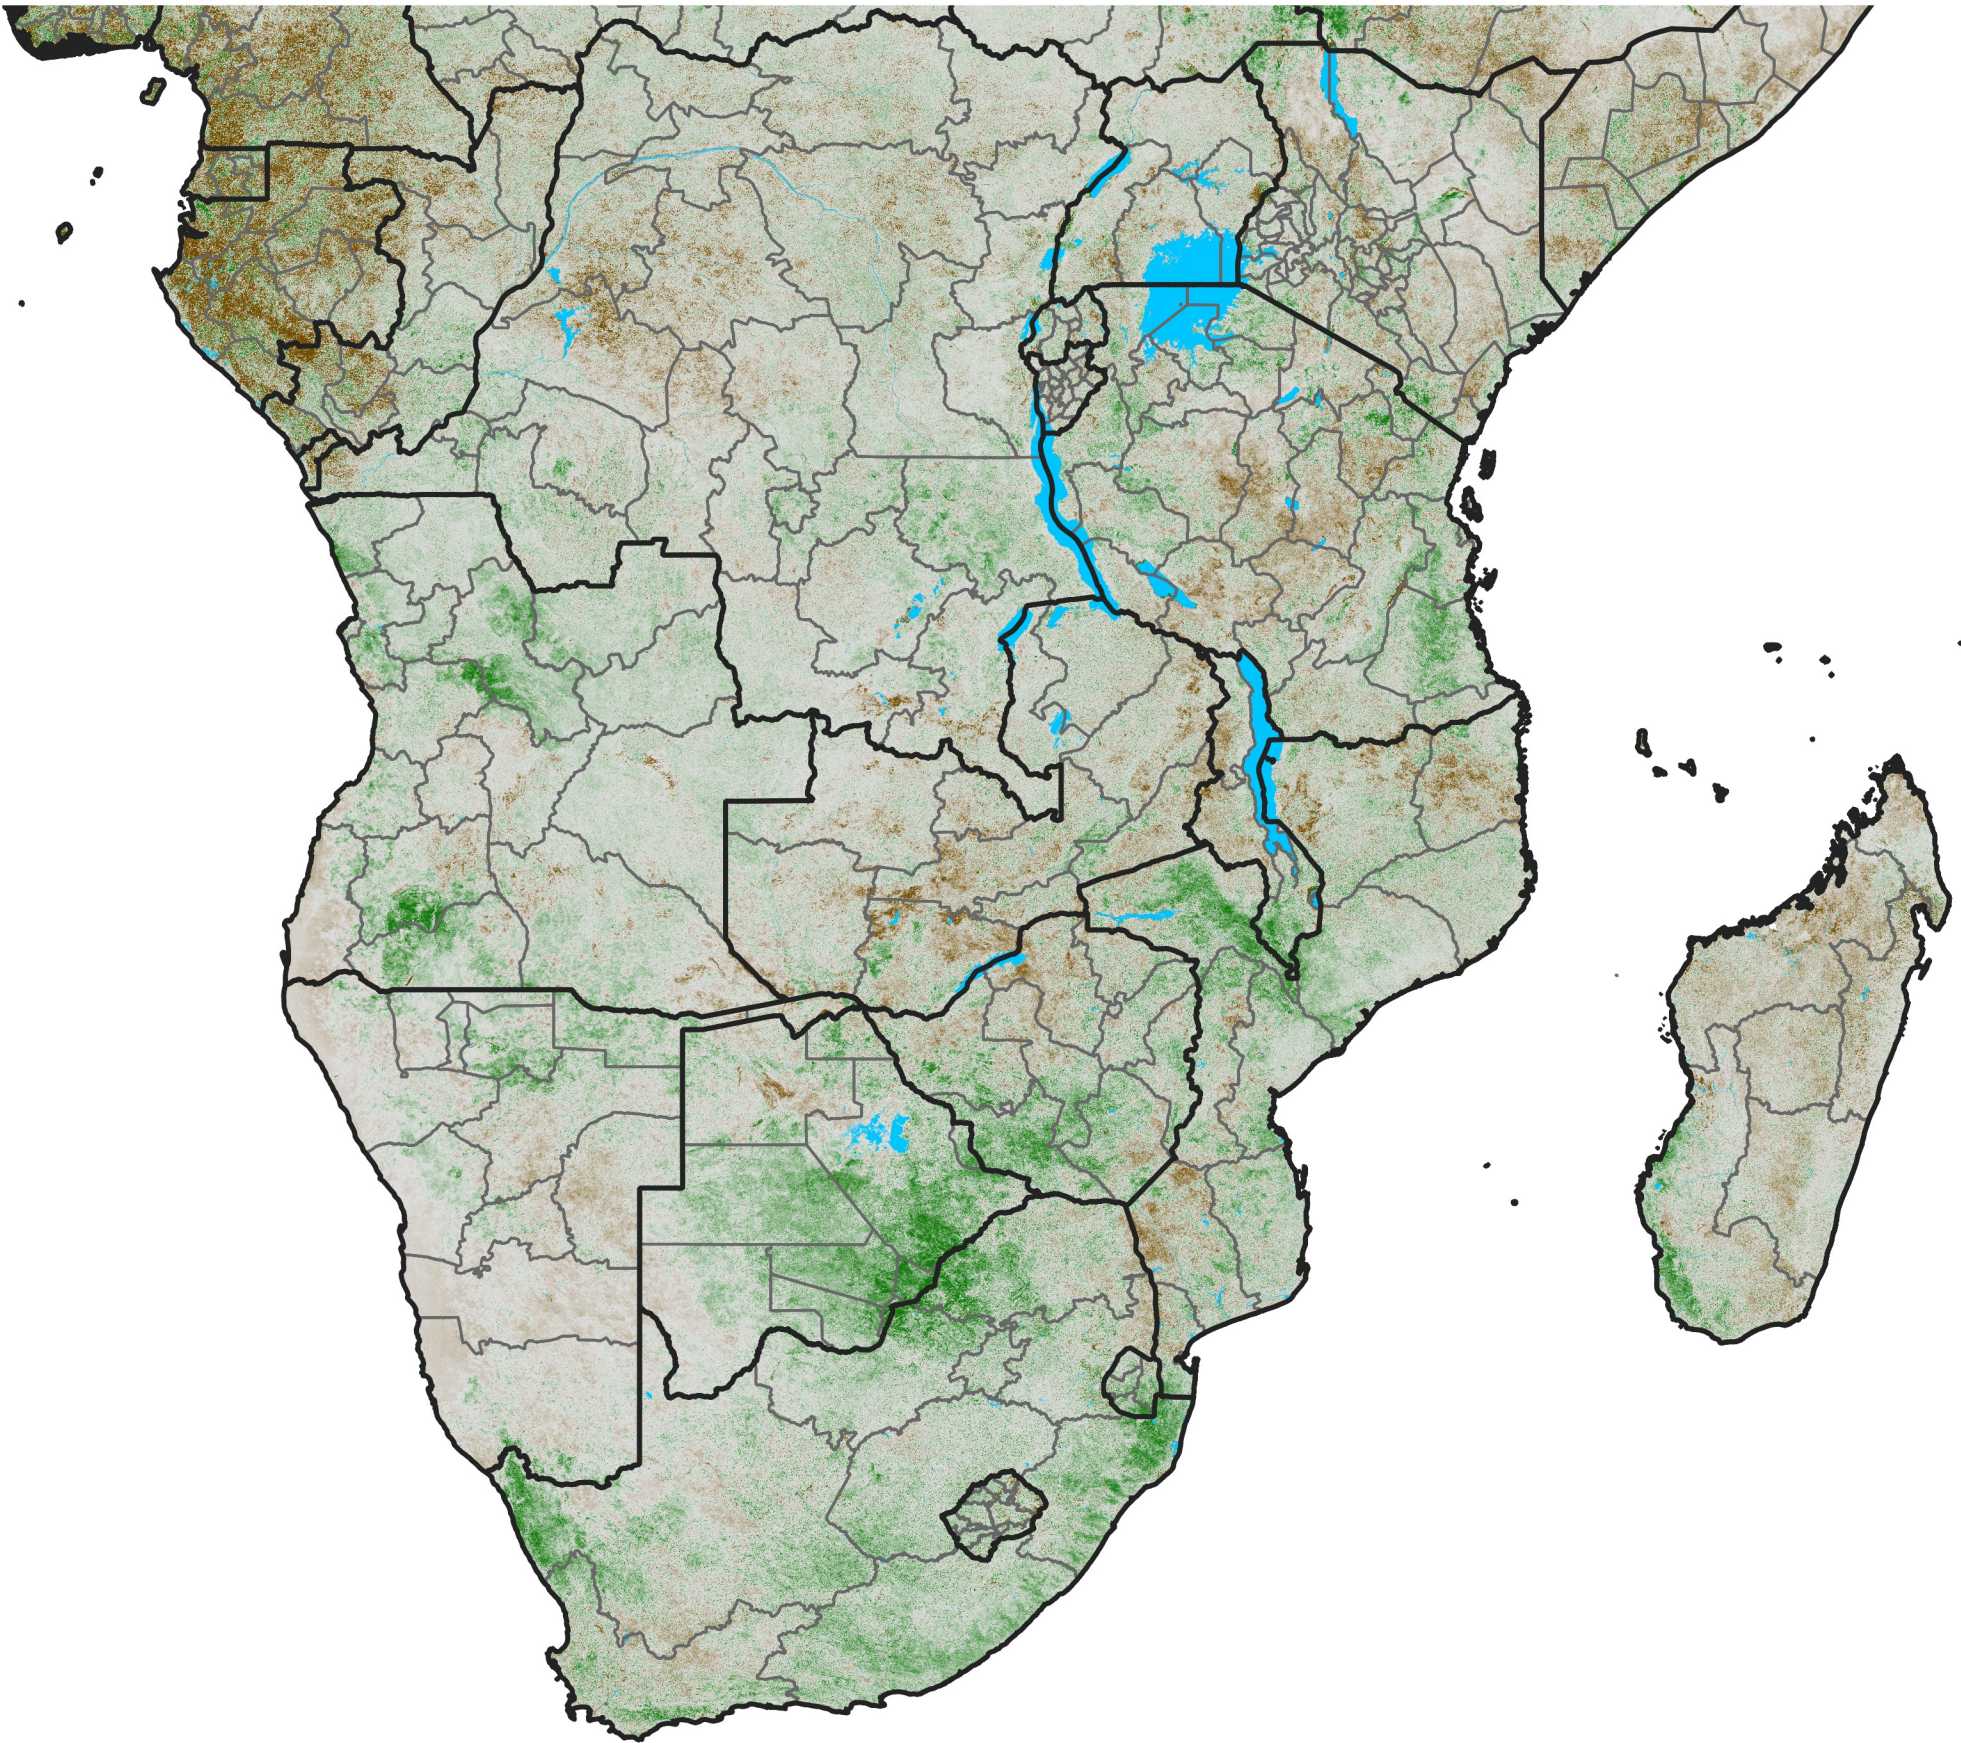

# Southern Africa

## NDVI Anomaly

2025 minus Mean (2012 - 2021)

Period 39 / Jul 06 - 15, 2025

### NDVI Anomaly

< -0.3   -0.2   -0.1   -0.05   0.05   0.1   0.2   >0.3

Negative

No Difference

Positive