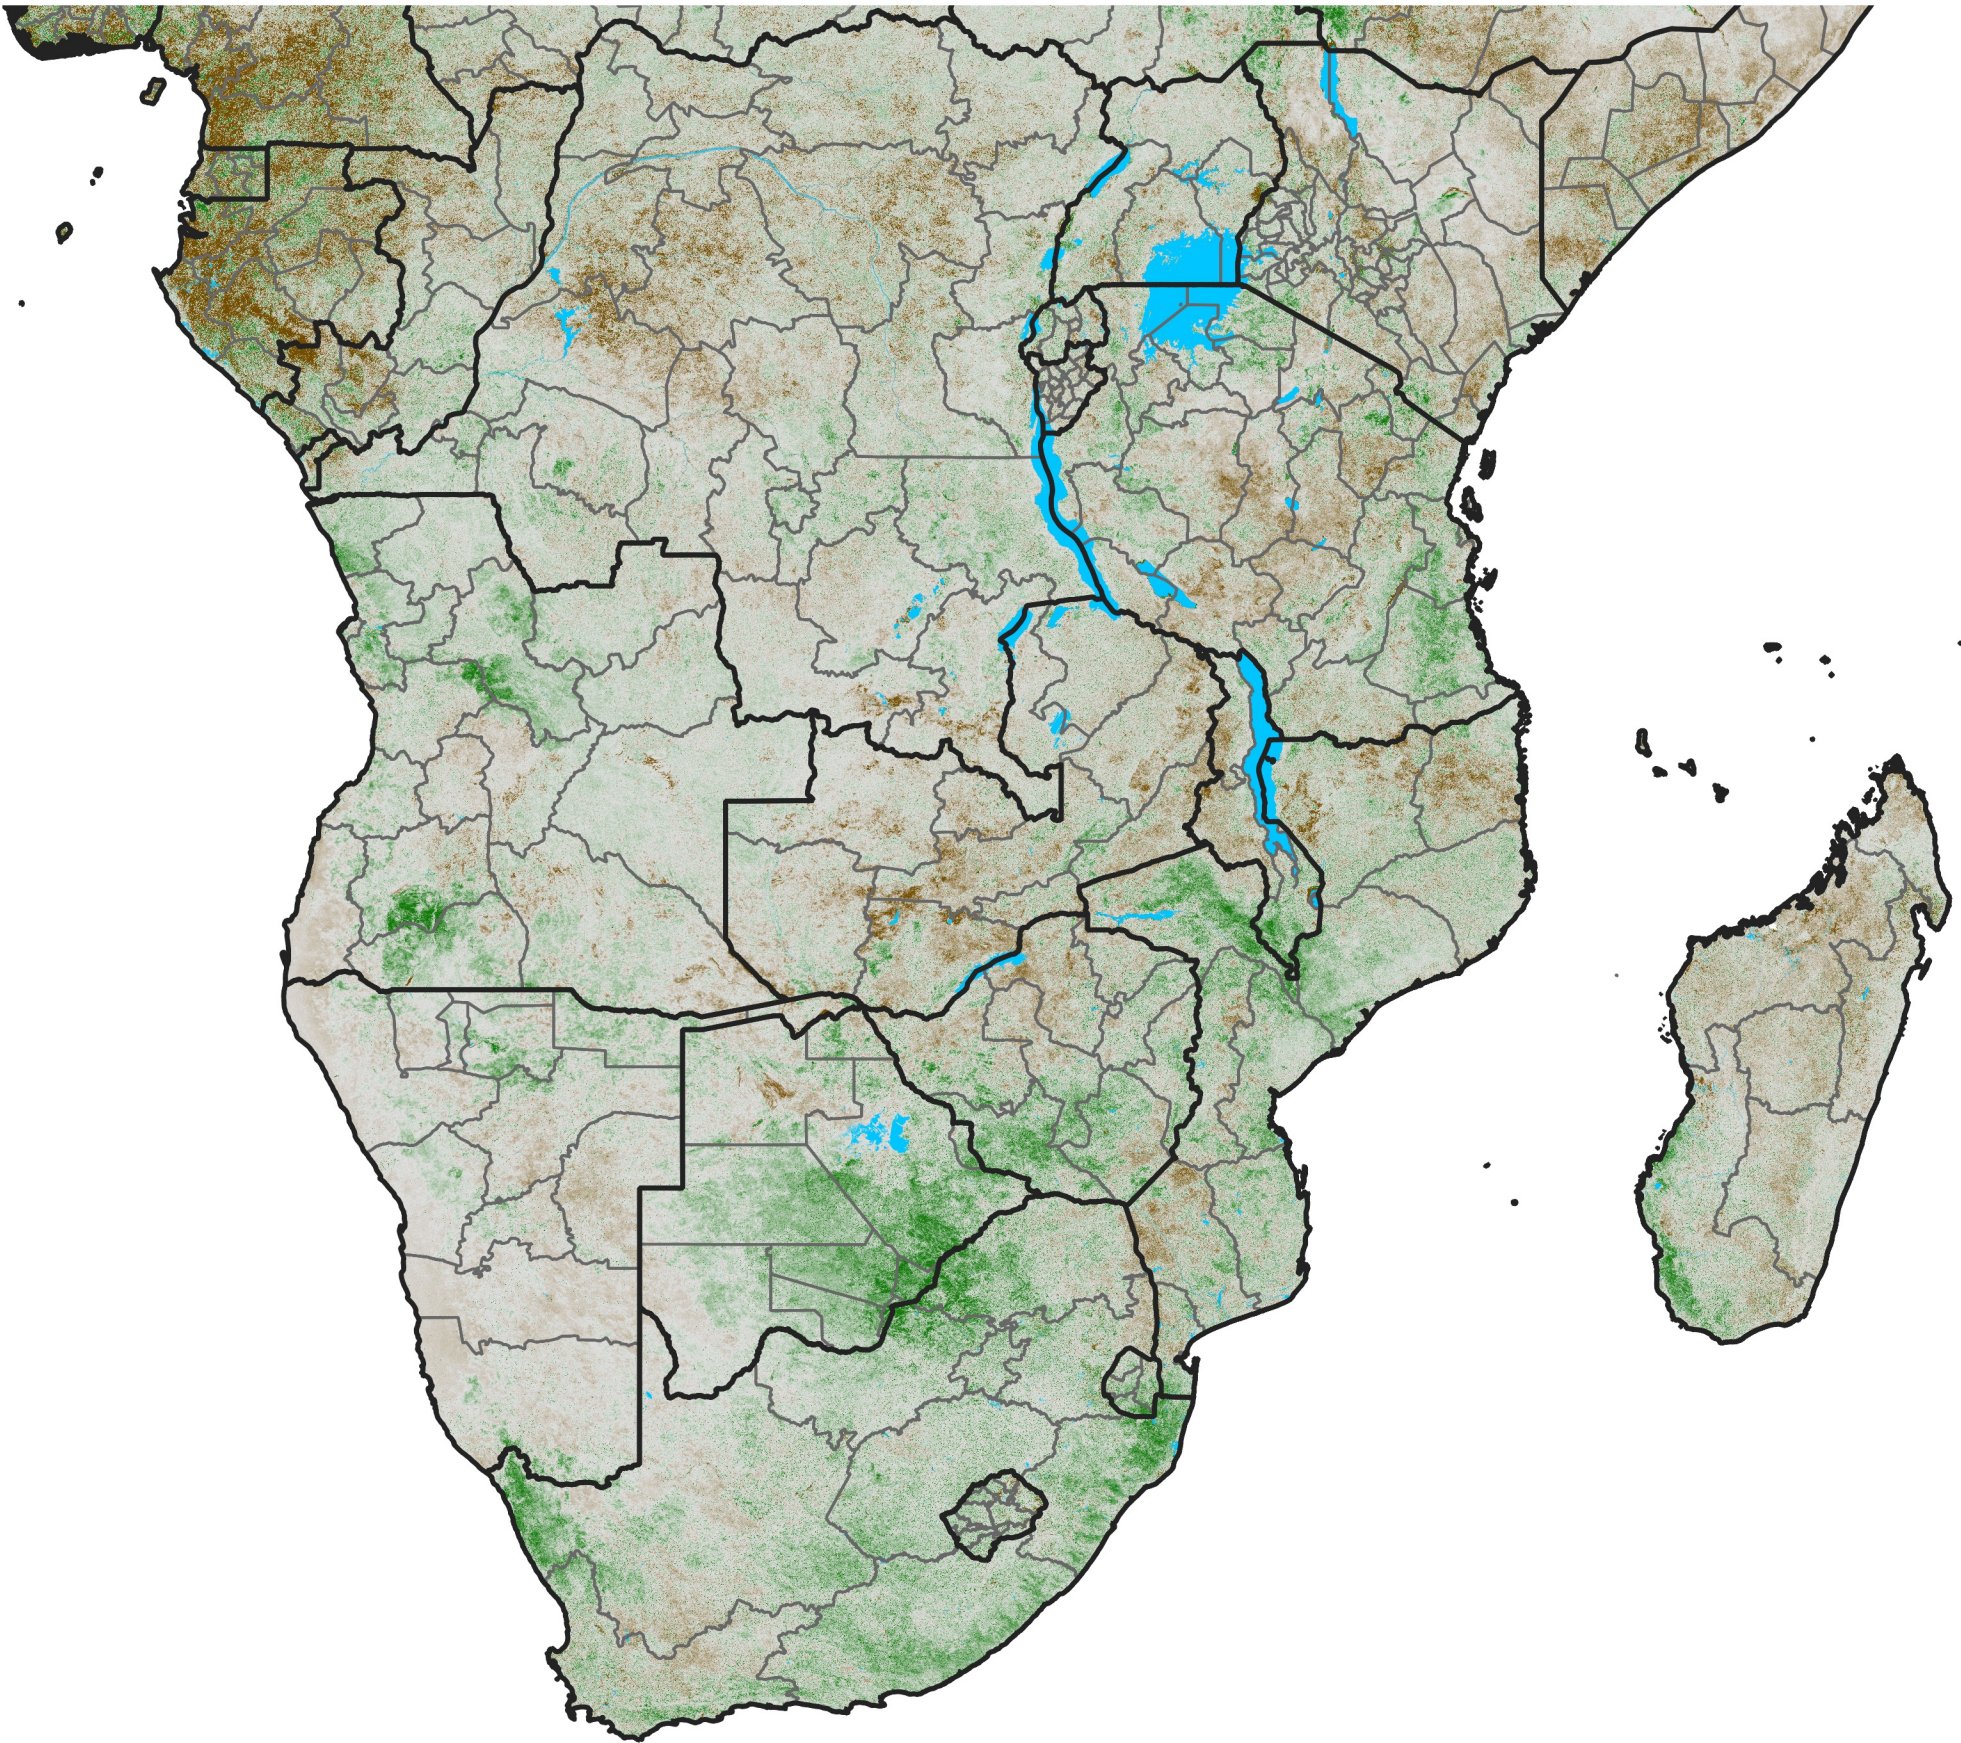

Southern Africa

NDVI Anomaly

2025 minus Mean (2012 - 2021)

Period 41 / Jul 16 - 25, 2025

NDVI Anomaly

< -0.3 -0.2 -0.1 -0.05 0.05 0.1 0.2 >0.3

Negative

No Difference