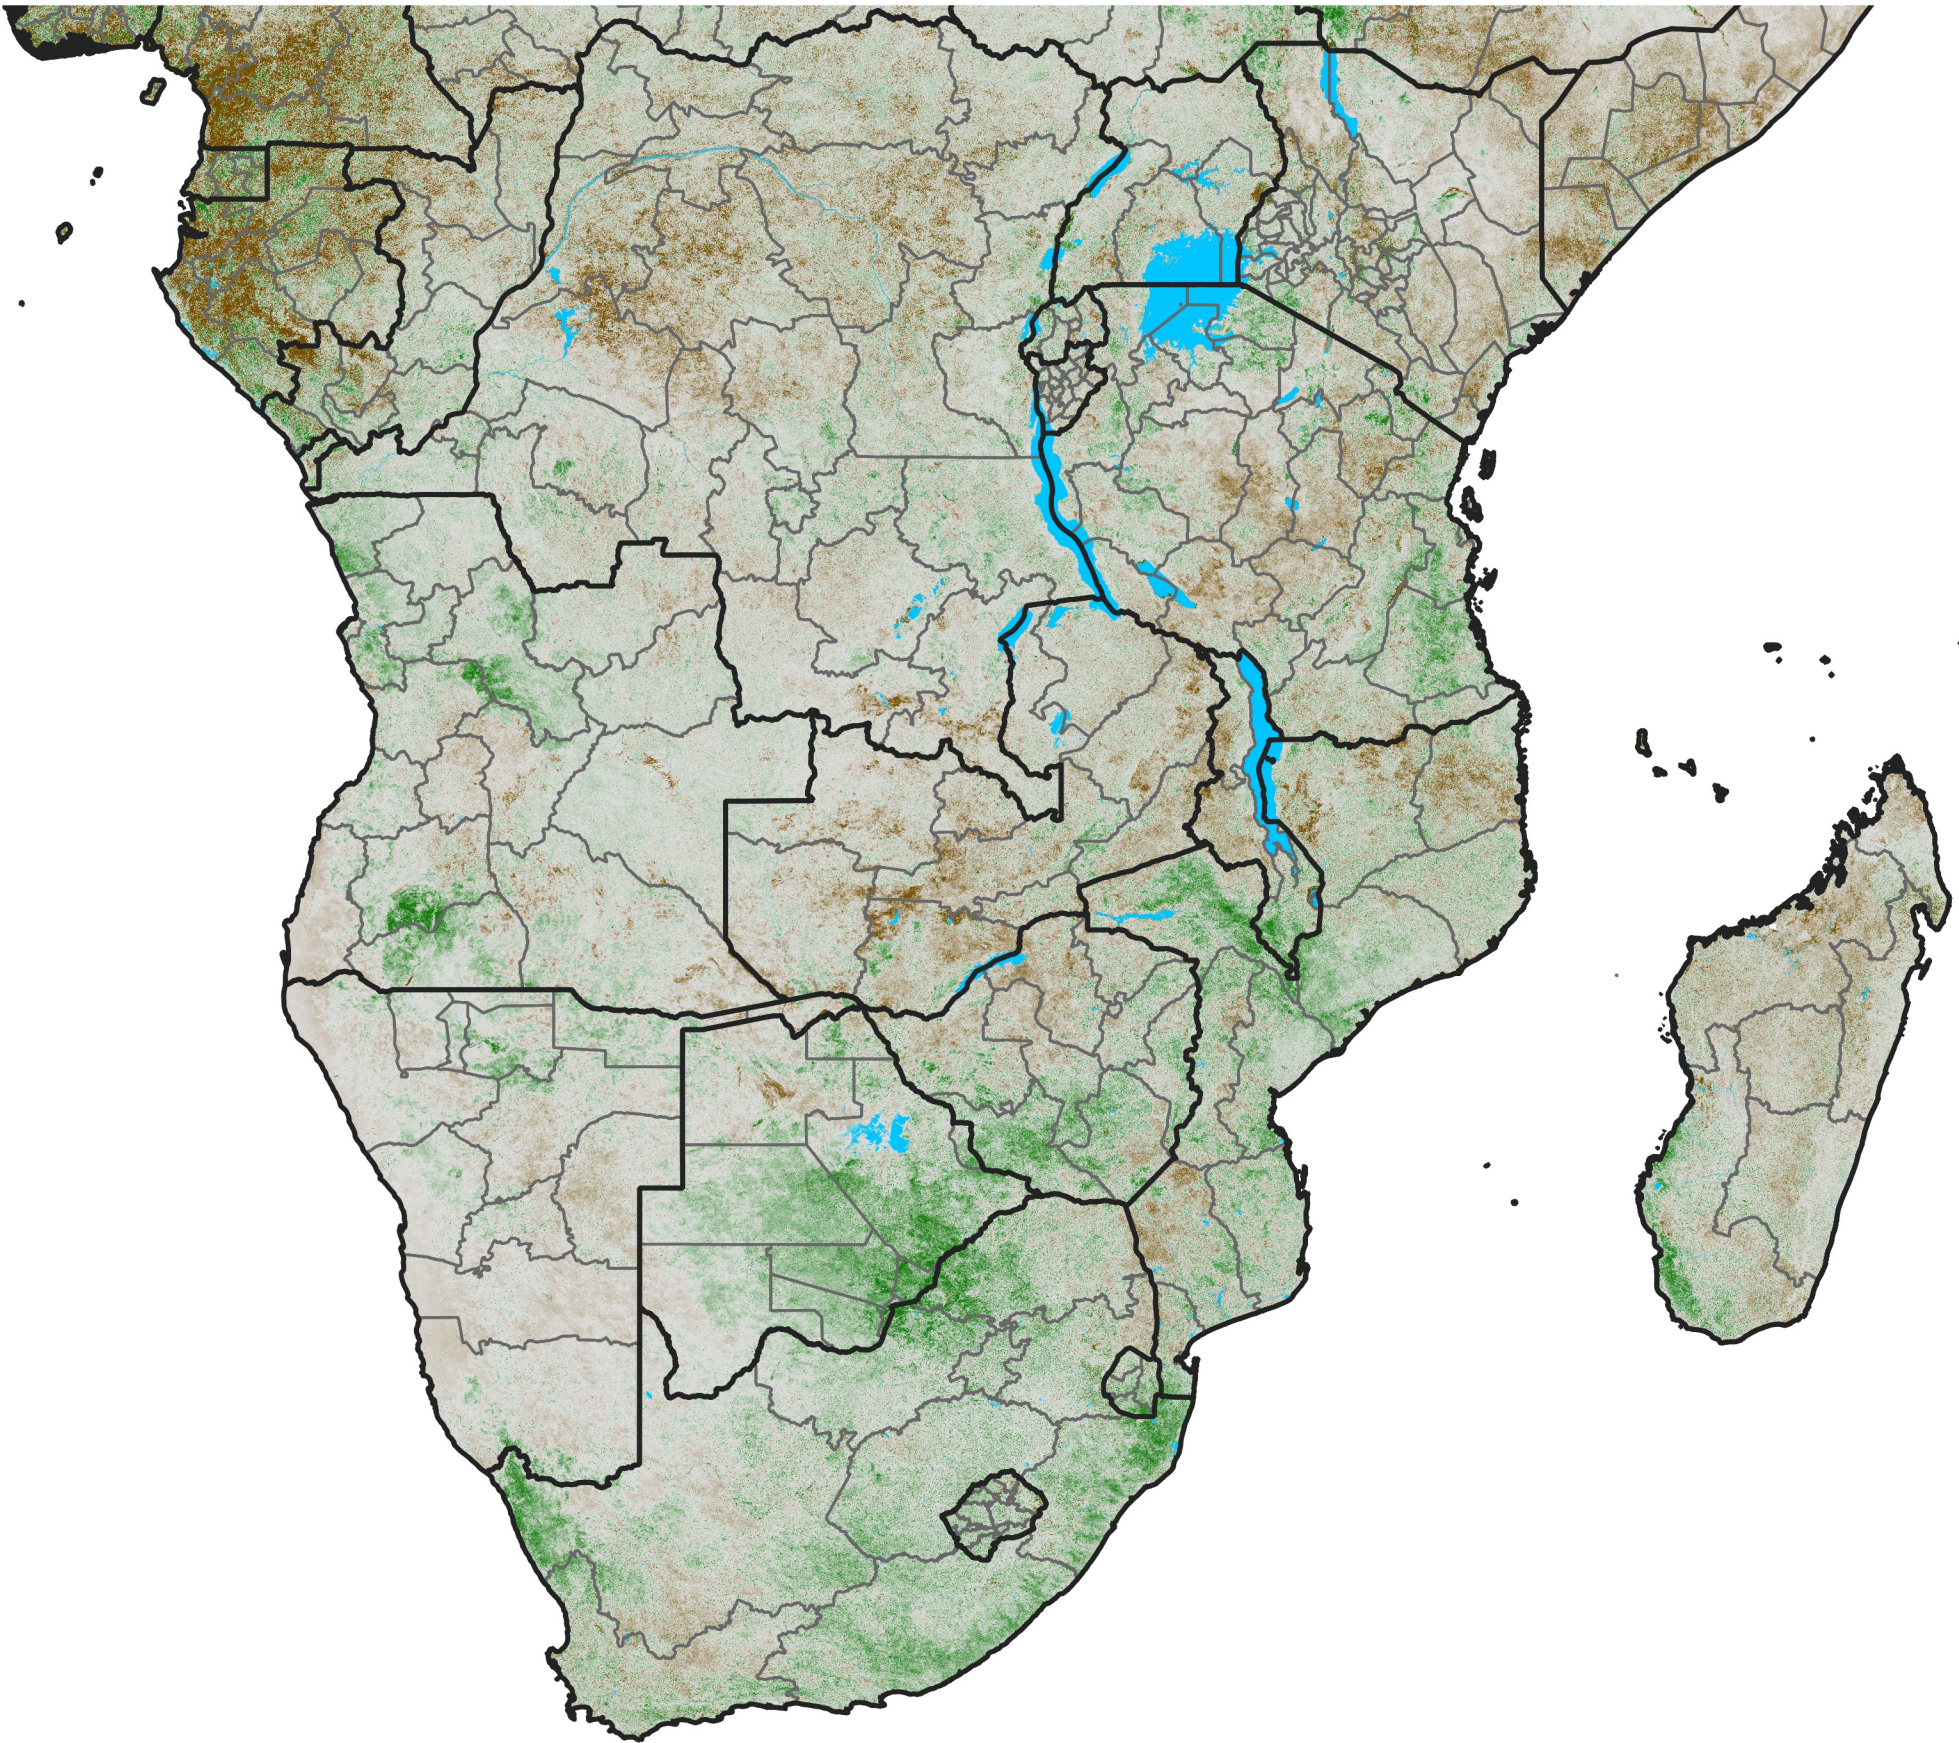

# Southern Africa

## NDVI Anomaly

2025 minus Mean (2012 - 2021)

Period 42 / Jul 21 - 31, 2025

### NDVI Anomaly

< -0.3   -0.2   -0.1   -0.05   0.05   0.1   0.2   >0.3

Negative

No Difference

Positive