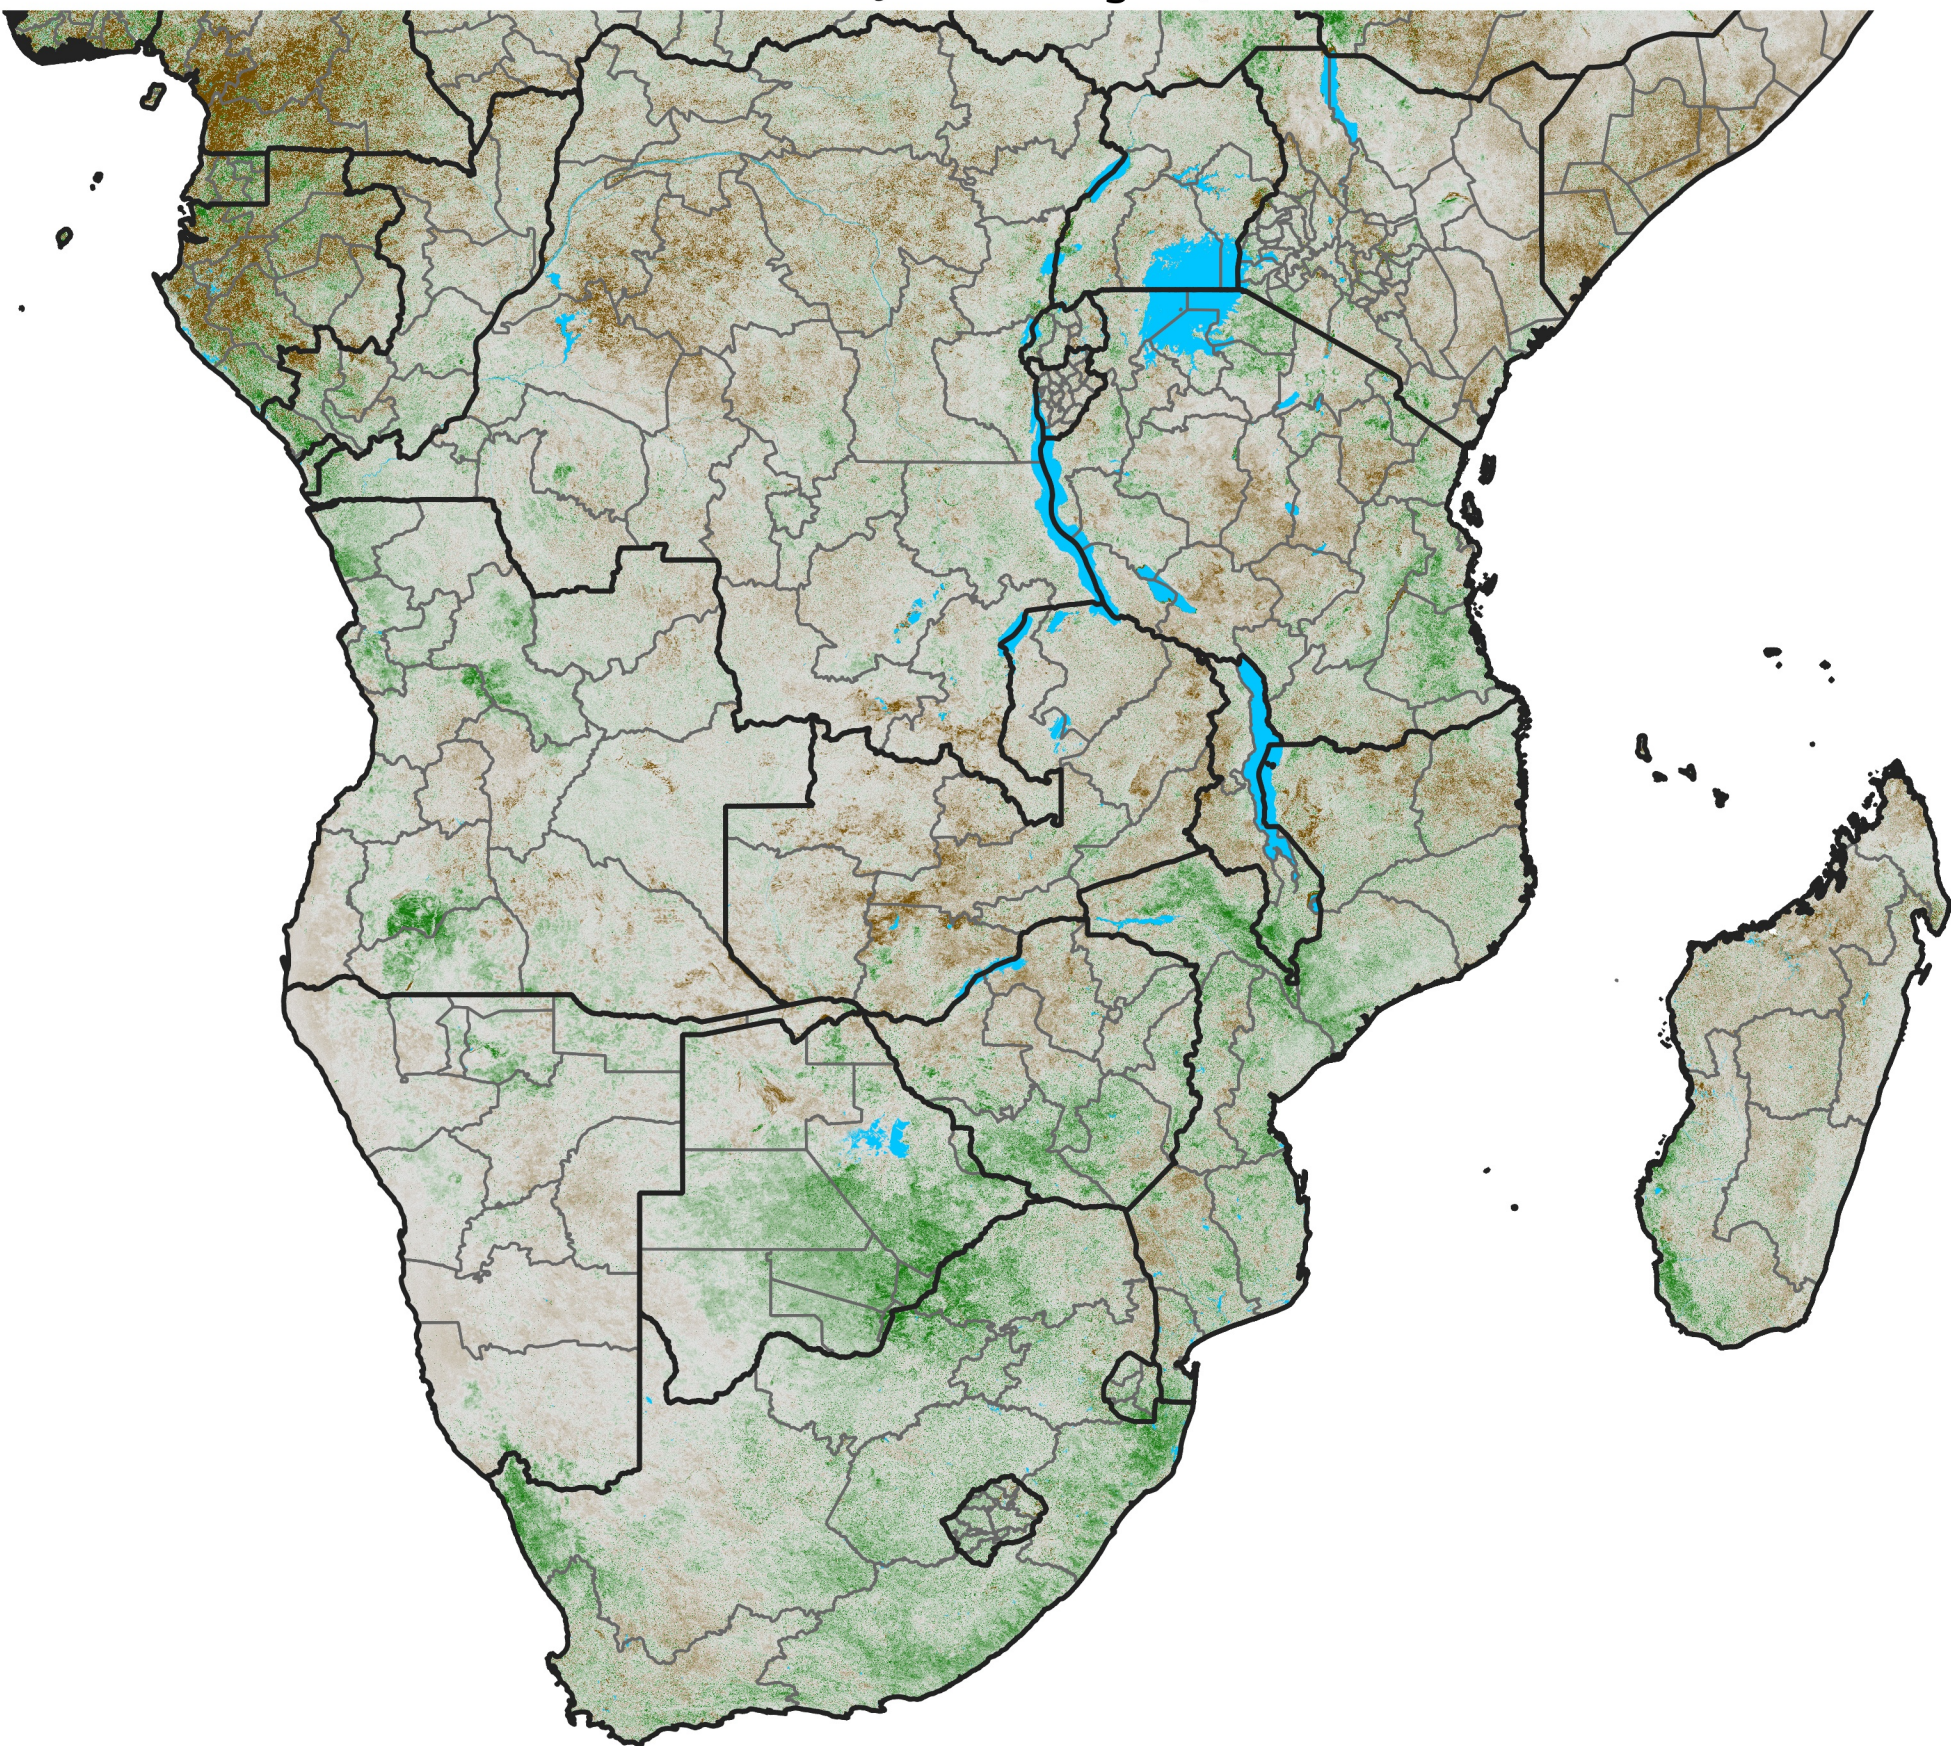

Southern Africa

NDVI Anomaly

2025 minus Mean (2012 - 2021)

Period 43 / Jul 26 - Aug 05, 2025

NDVI Anomaly

< -0.3 -0.2 -0.1 -0.05 0.05 0.1 0.2 >0.3

Negative

No Difference