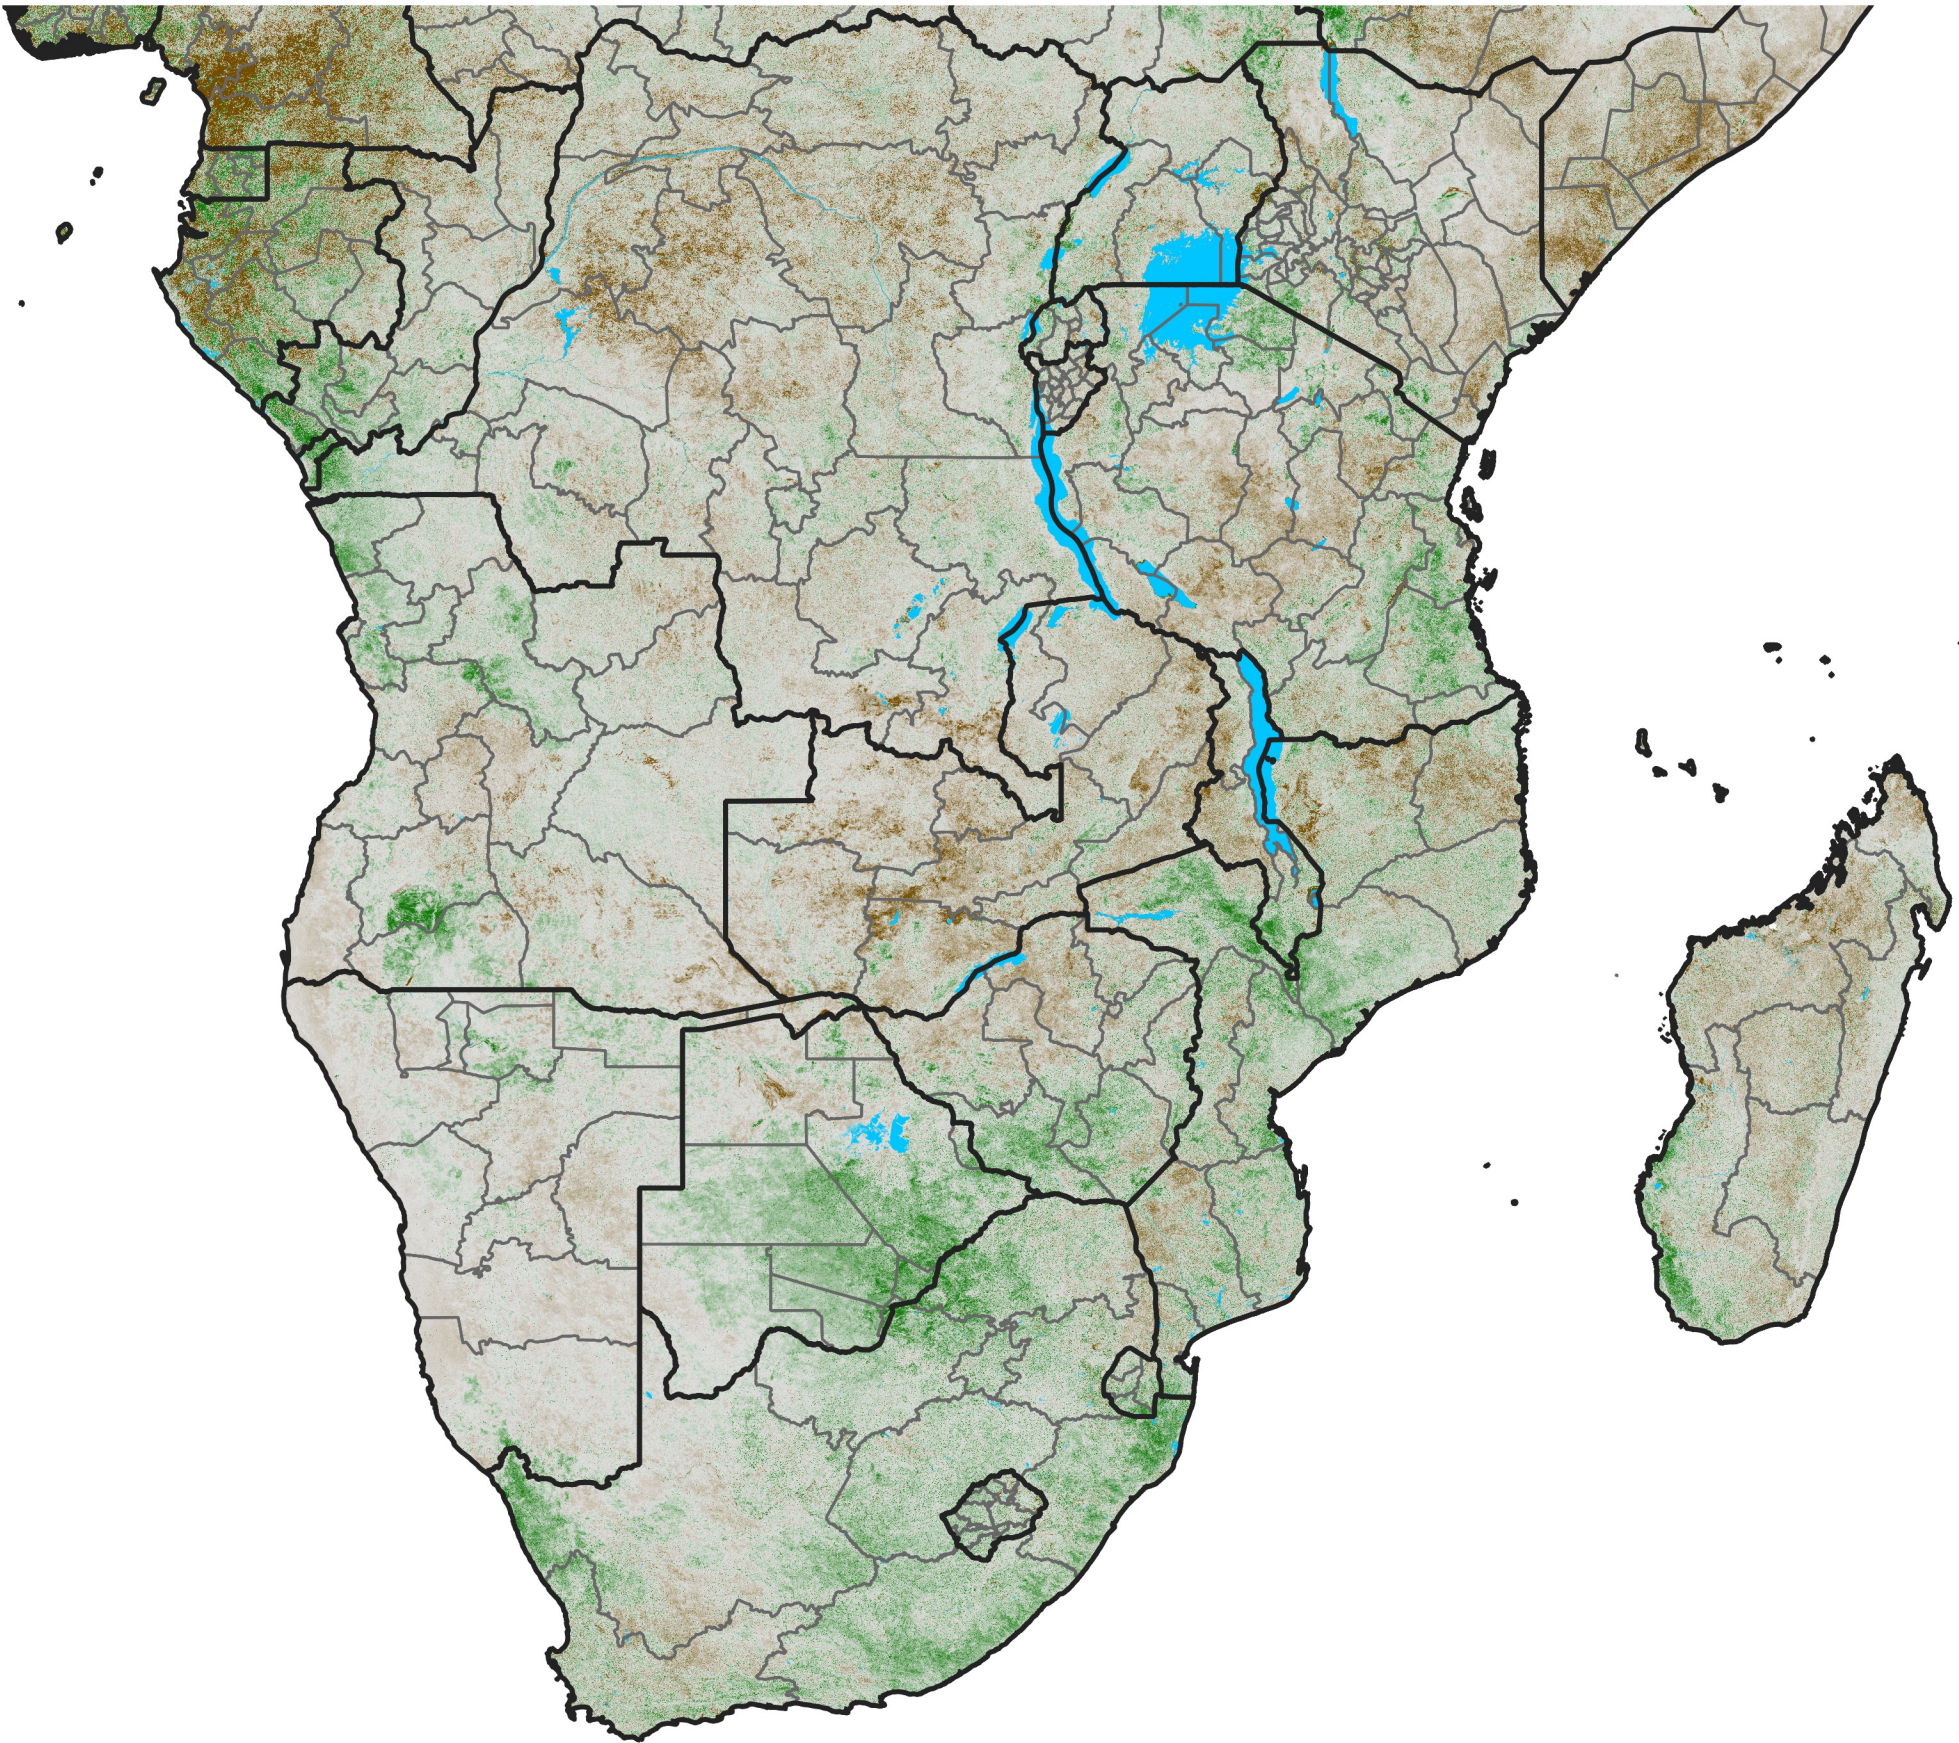

Southern Africa

NDVI Anomaly

2025 minus Mean (2012 - 2021)

Period 44 / Aug 01 - 10, 2025

NDVI Anomaly

< -0.3 -0.2 -0.1 -0.05 0.05 0.1 0.2 >0.3

Negative

No Difference