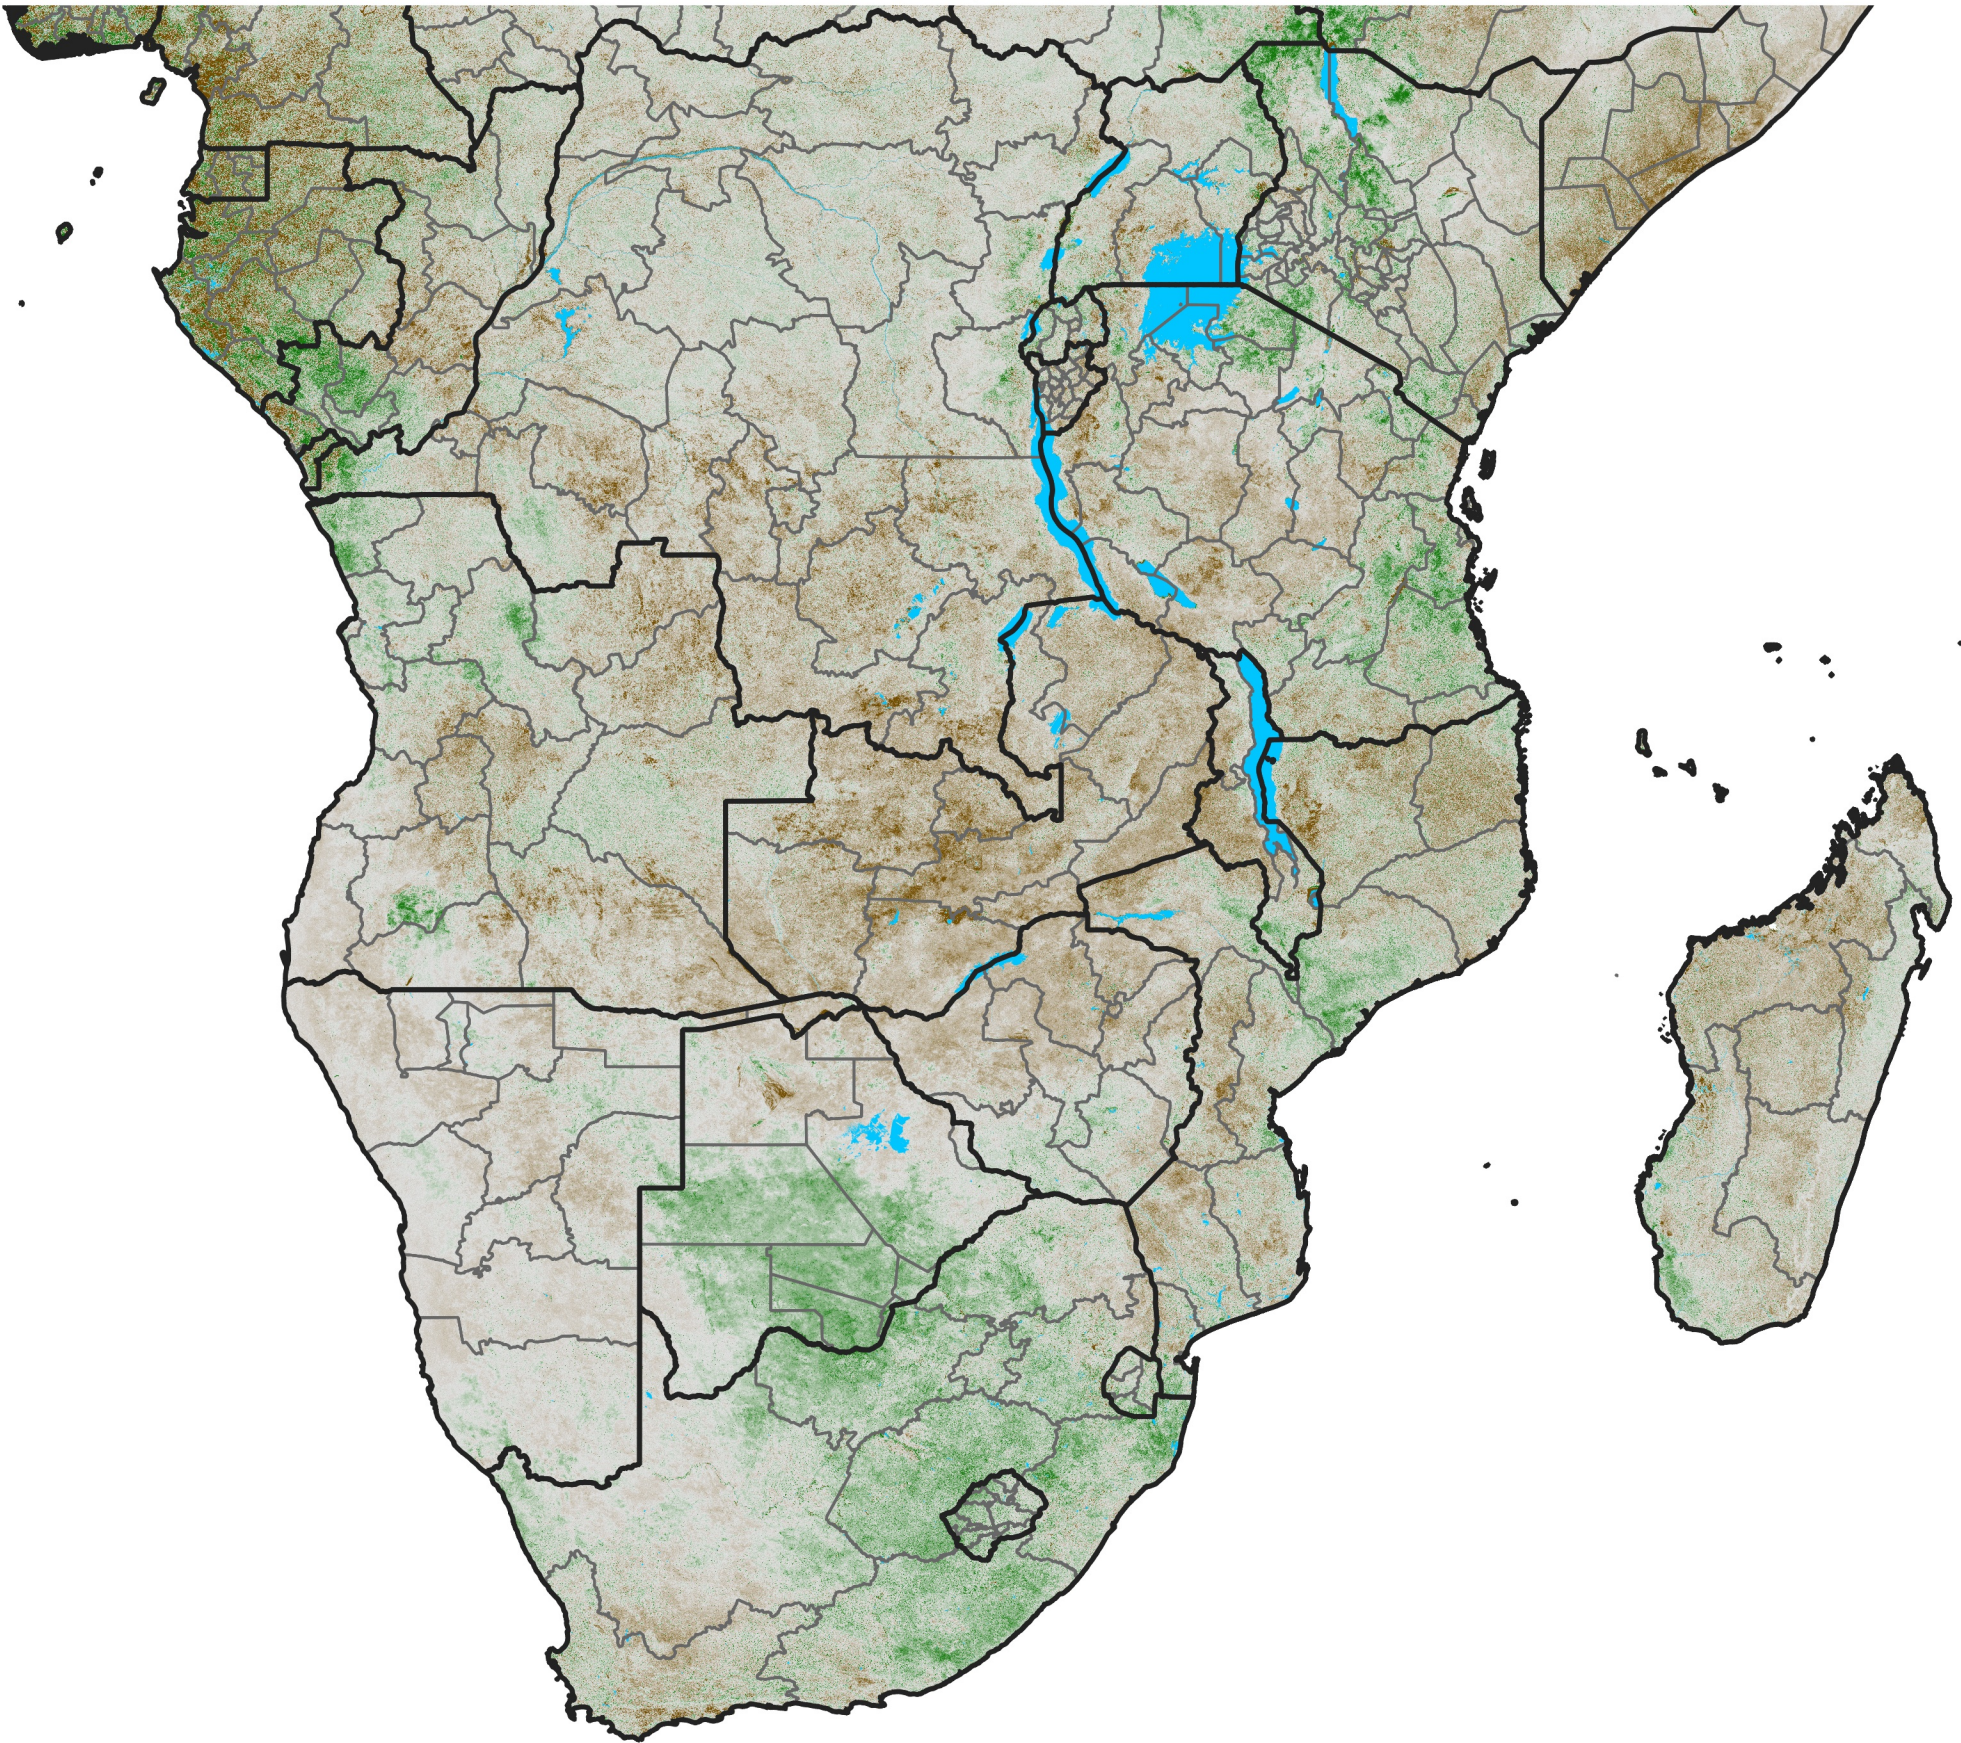

# Southern Africa

## NDVI Anomaly

2025 minus Mean (2012 - 2021)

Period 51 / Sep 06 - 15, 2025

### NDVI Anomaly

< -0.3   -0.2   -0.1   -0.05   0.05   0.1   0.2   >0.3

Negative

No Difference

Positive