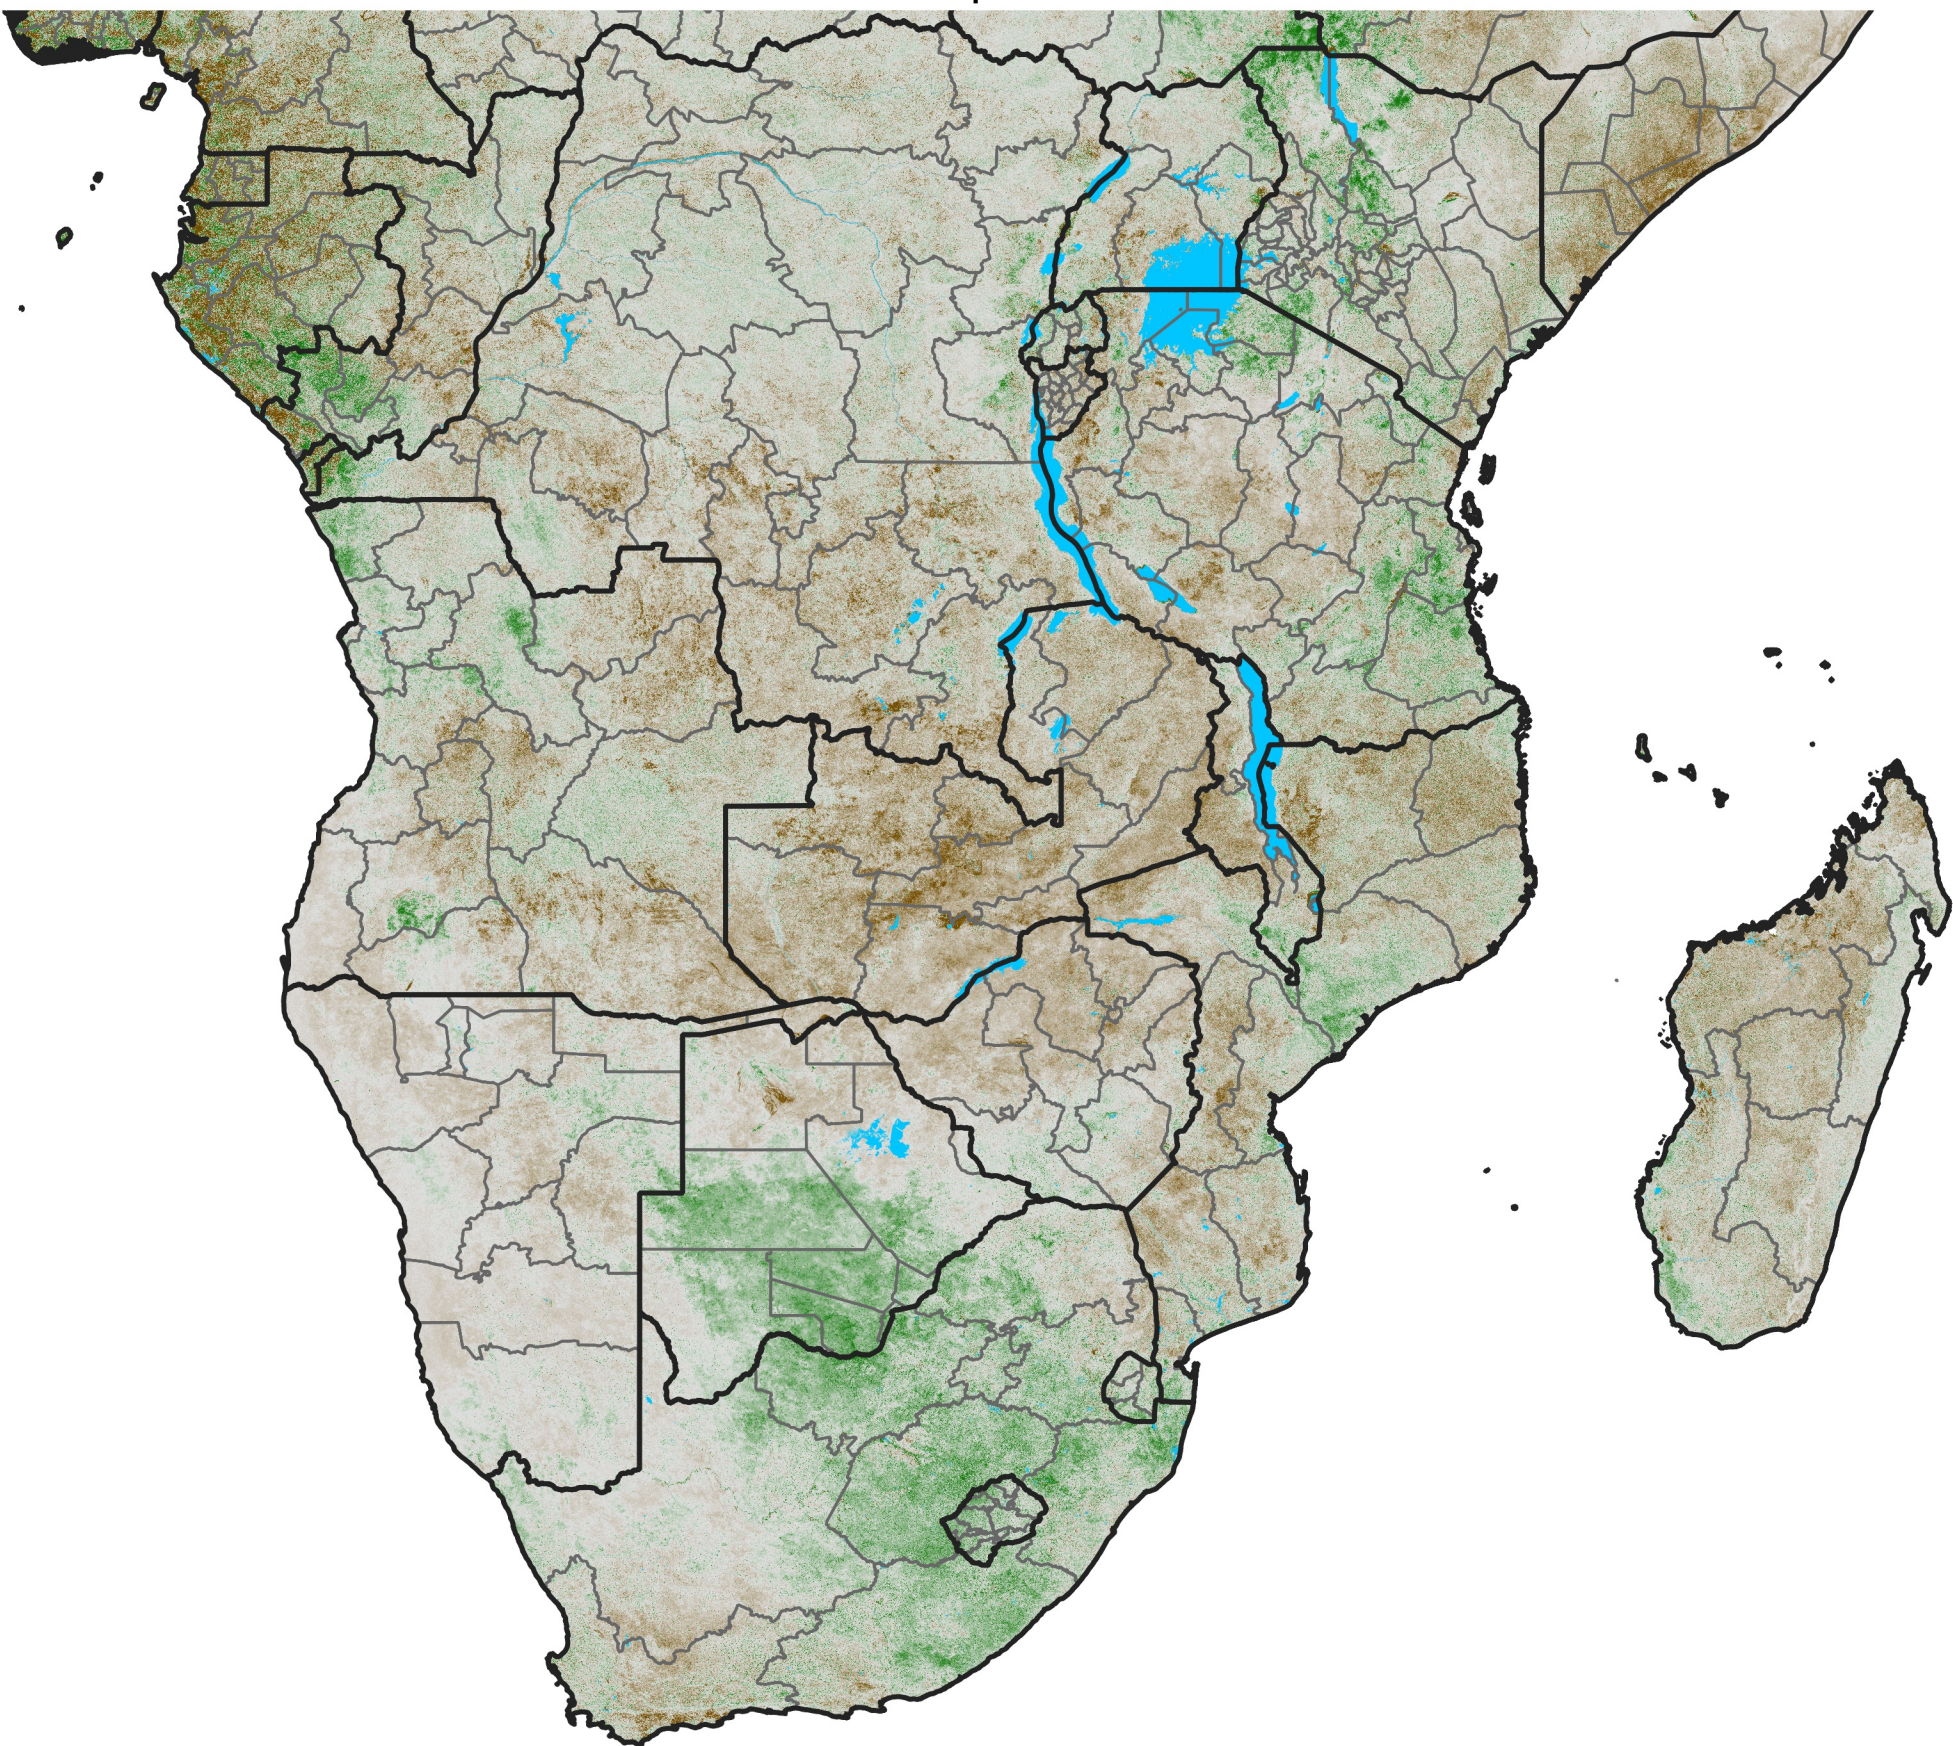

Southern Africa

NDVI Anomaly

2025 minus Mean (2012 - 2021)

Period 52 / Sep 11 - 20, 2025

NDVI Anomaly

< -0.3 -0.2 -0.1 -0.05 0.05 0.1 0.2 >0.3

Negative

No Difference