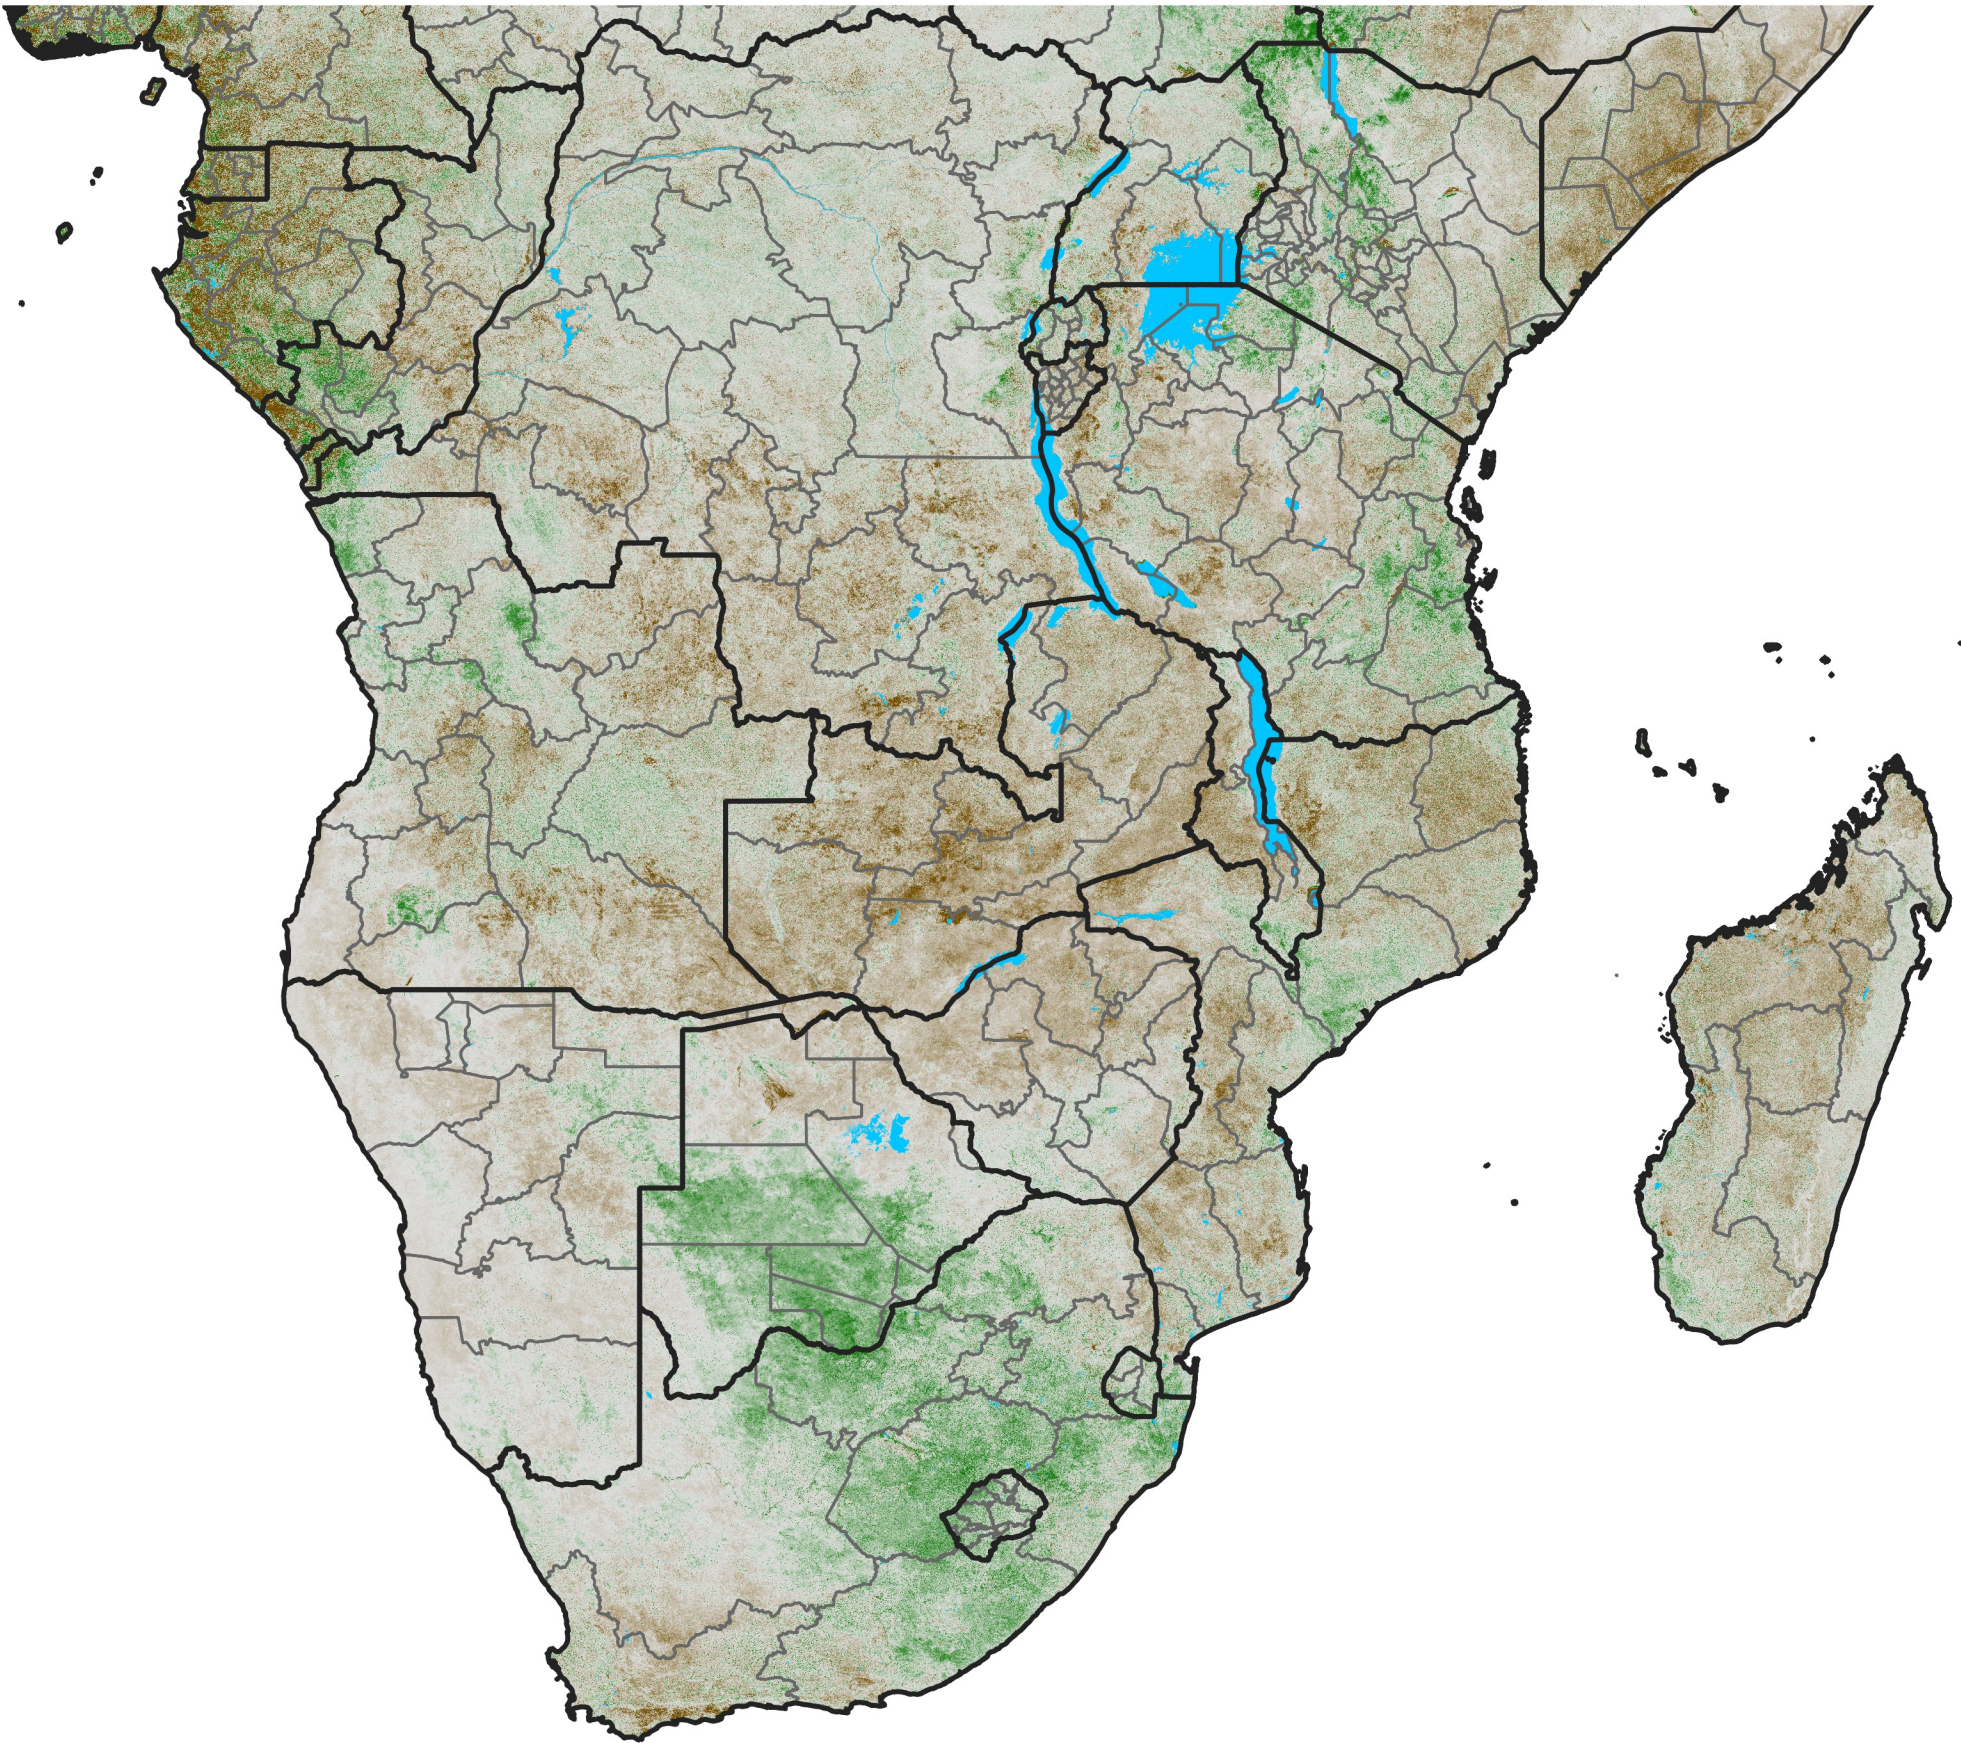

Southern Africa

NDVI Anomaly

2025 minus Mean (2012 - 2021)

Period 53 / Sep 16 - 25, 2025

NDVI Anomaly

< -0.3 -0.2 -0.1 -0.05 0.05 0.1 0.2 >0.3

Negative

No Difference