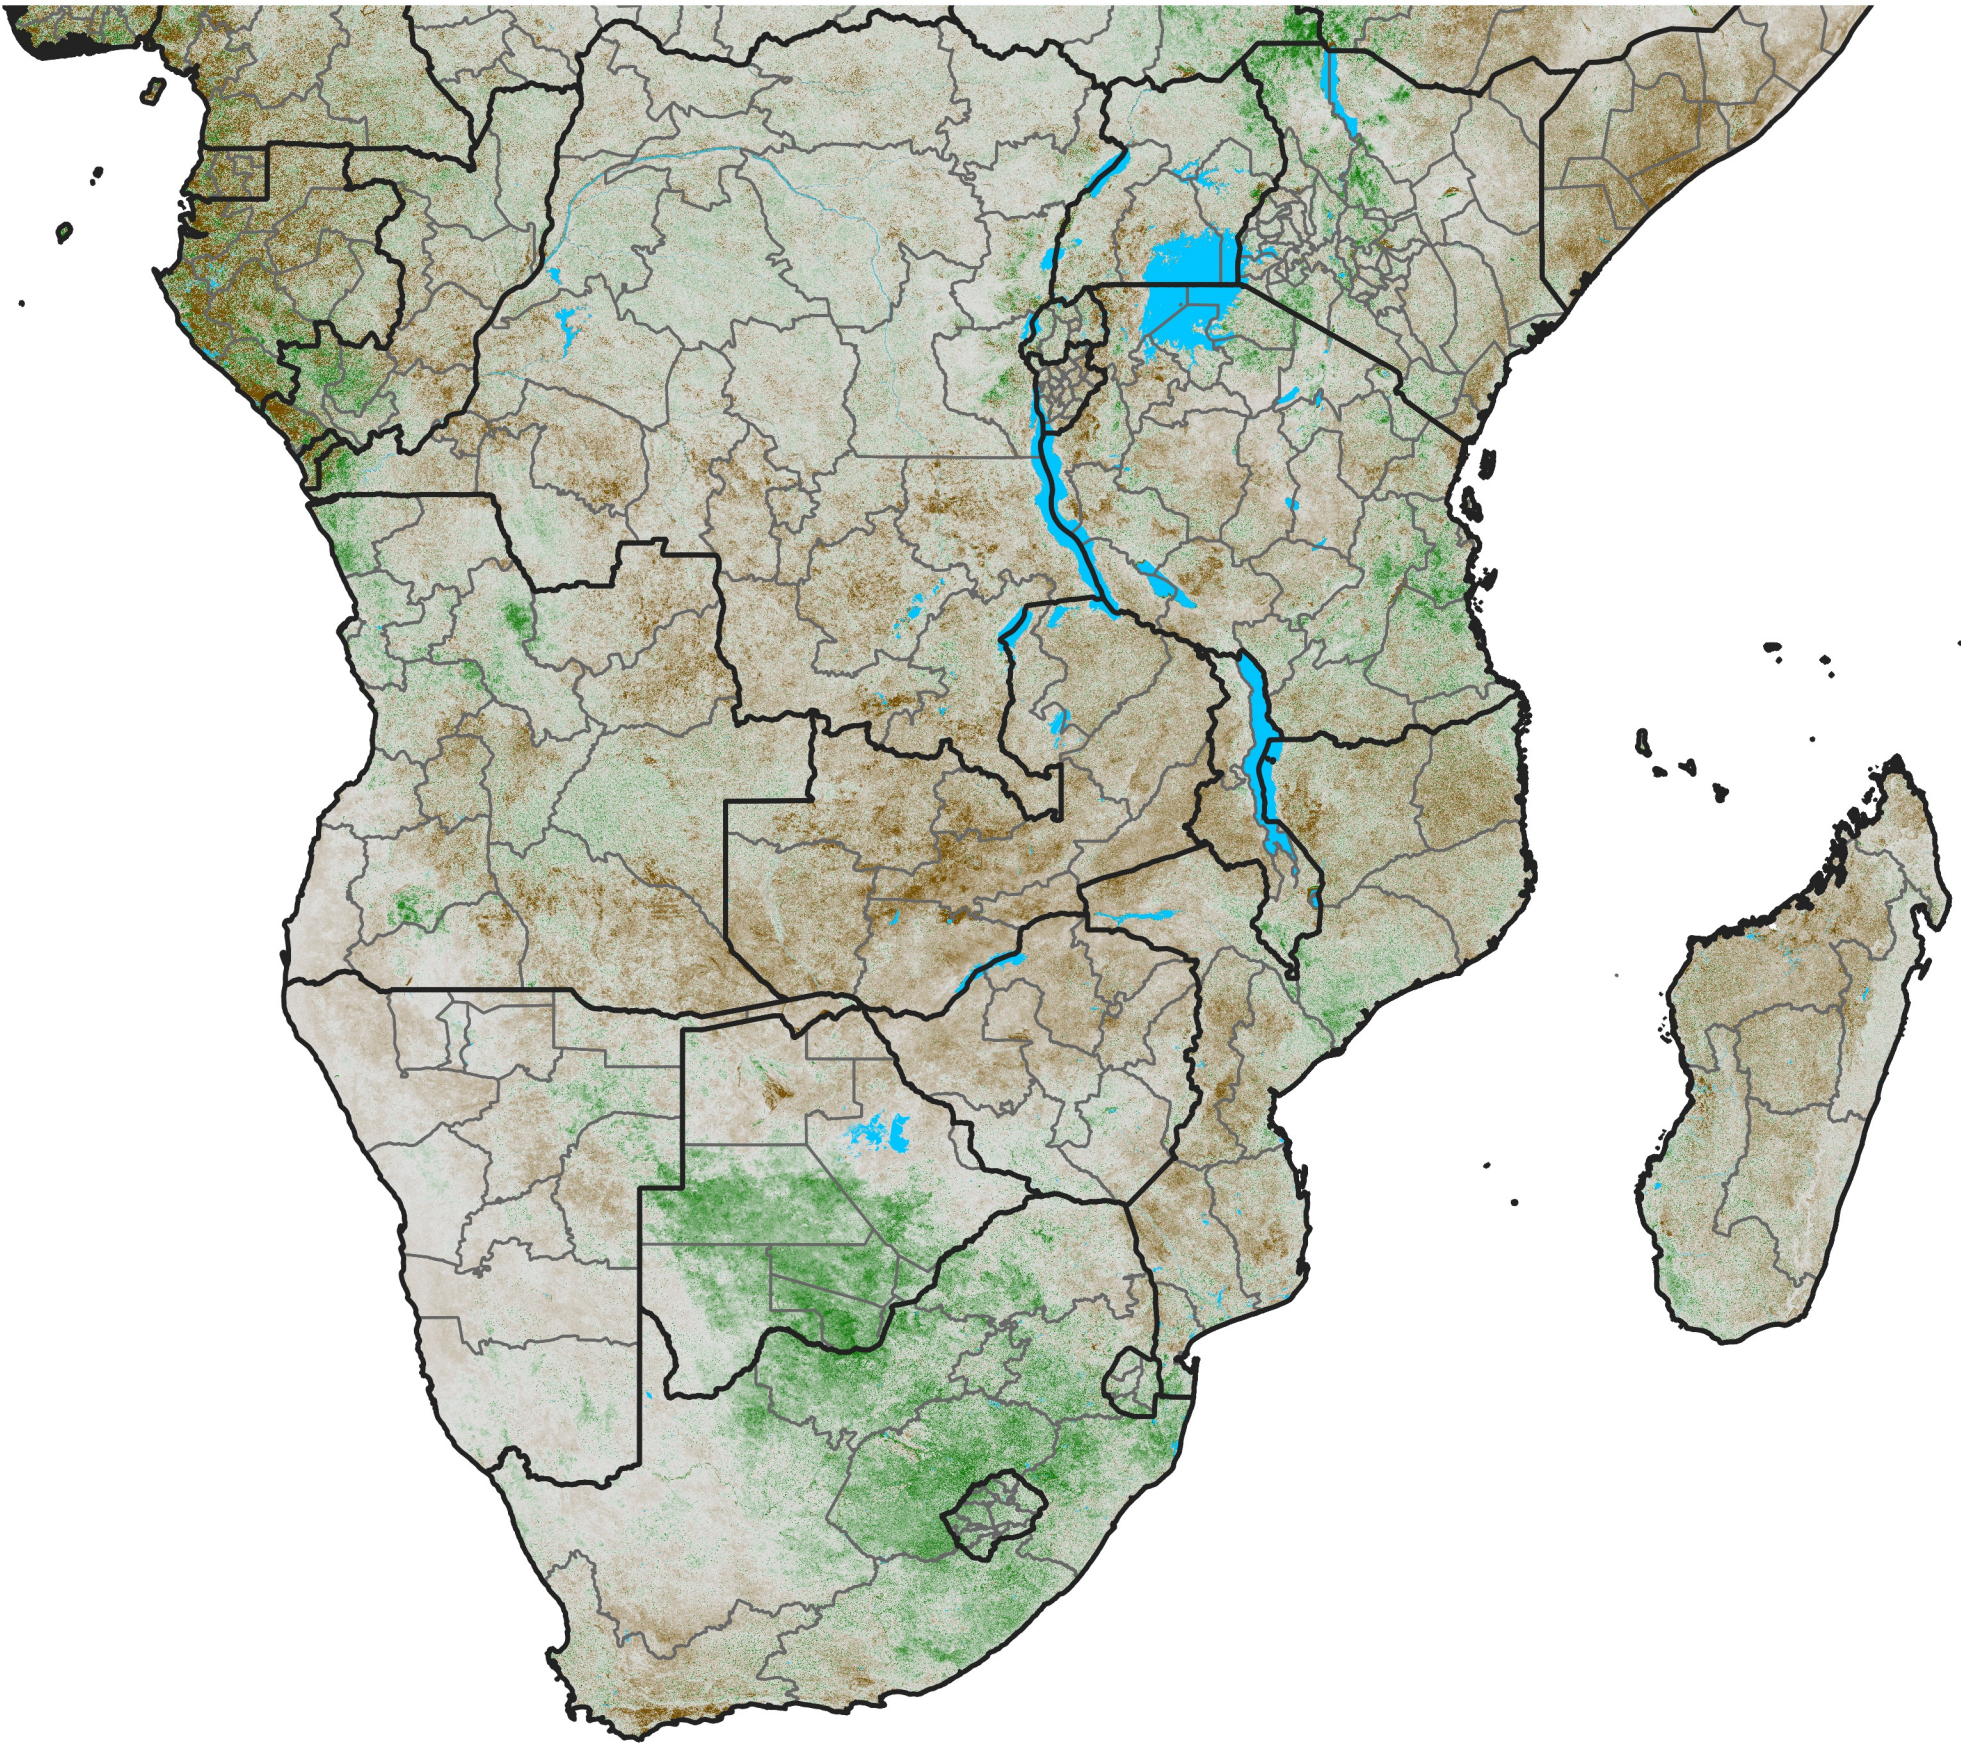

Southern Africa

NDVI Anomaly

2025 minus Mean (2012 - 2021)

Period 54 / Sep 21 - 30, 2025

NDVI Anomaly

< -0.3 -0.2 -0.1 -0.05 0.05 0.1 0.2 >0.3

Negative

No Difference