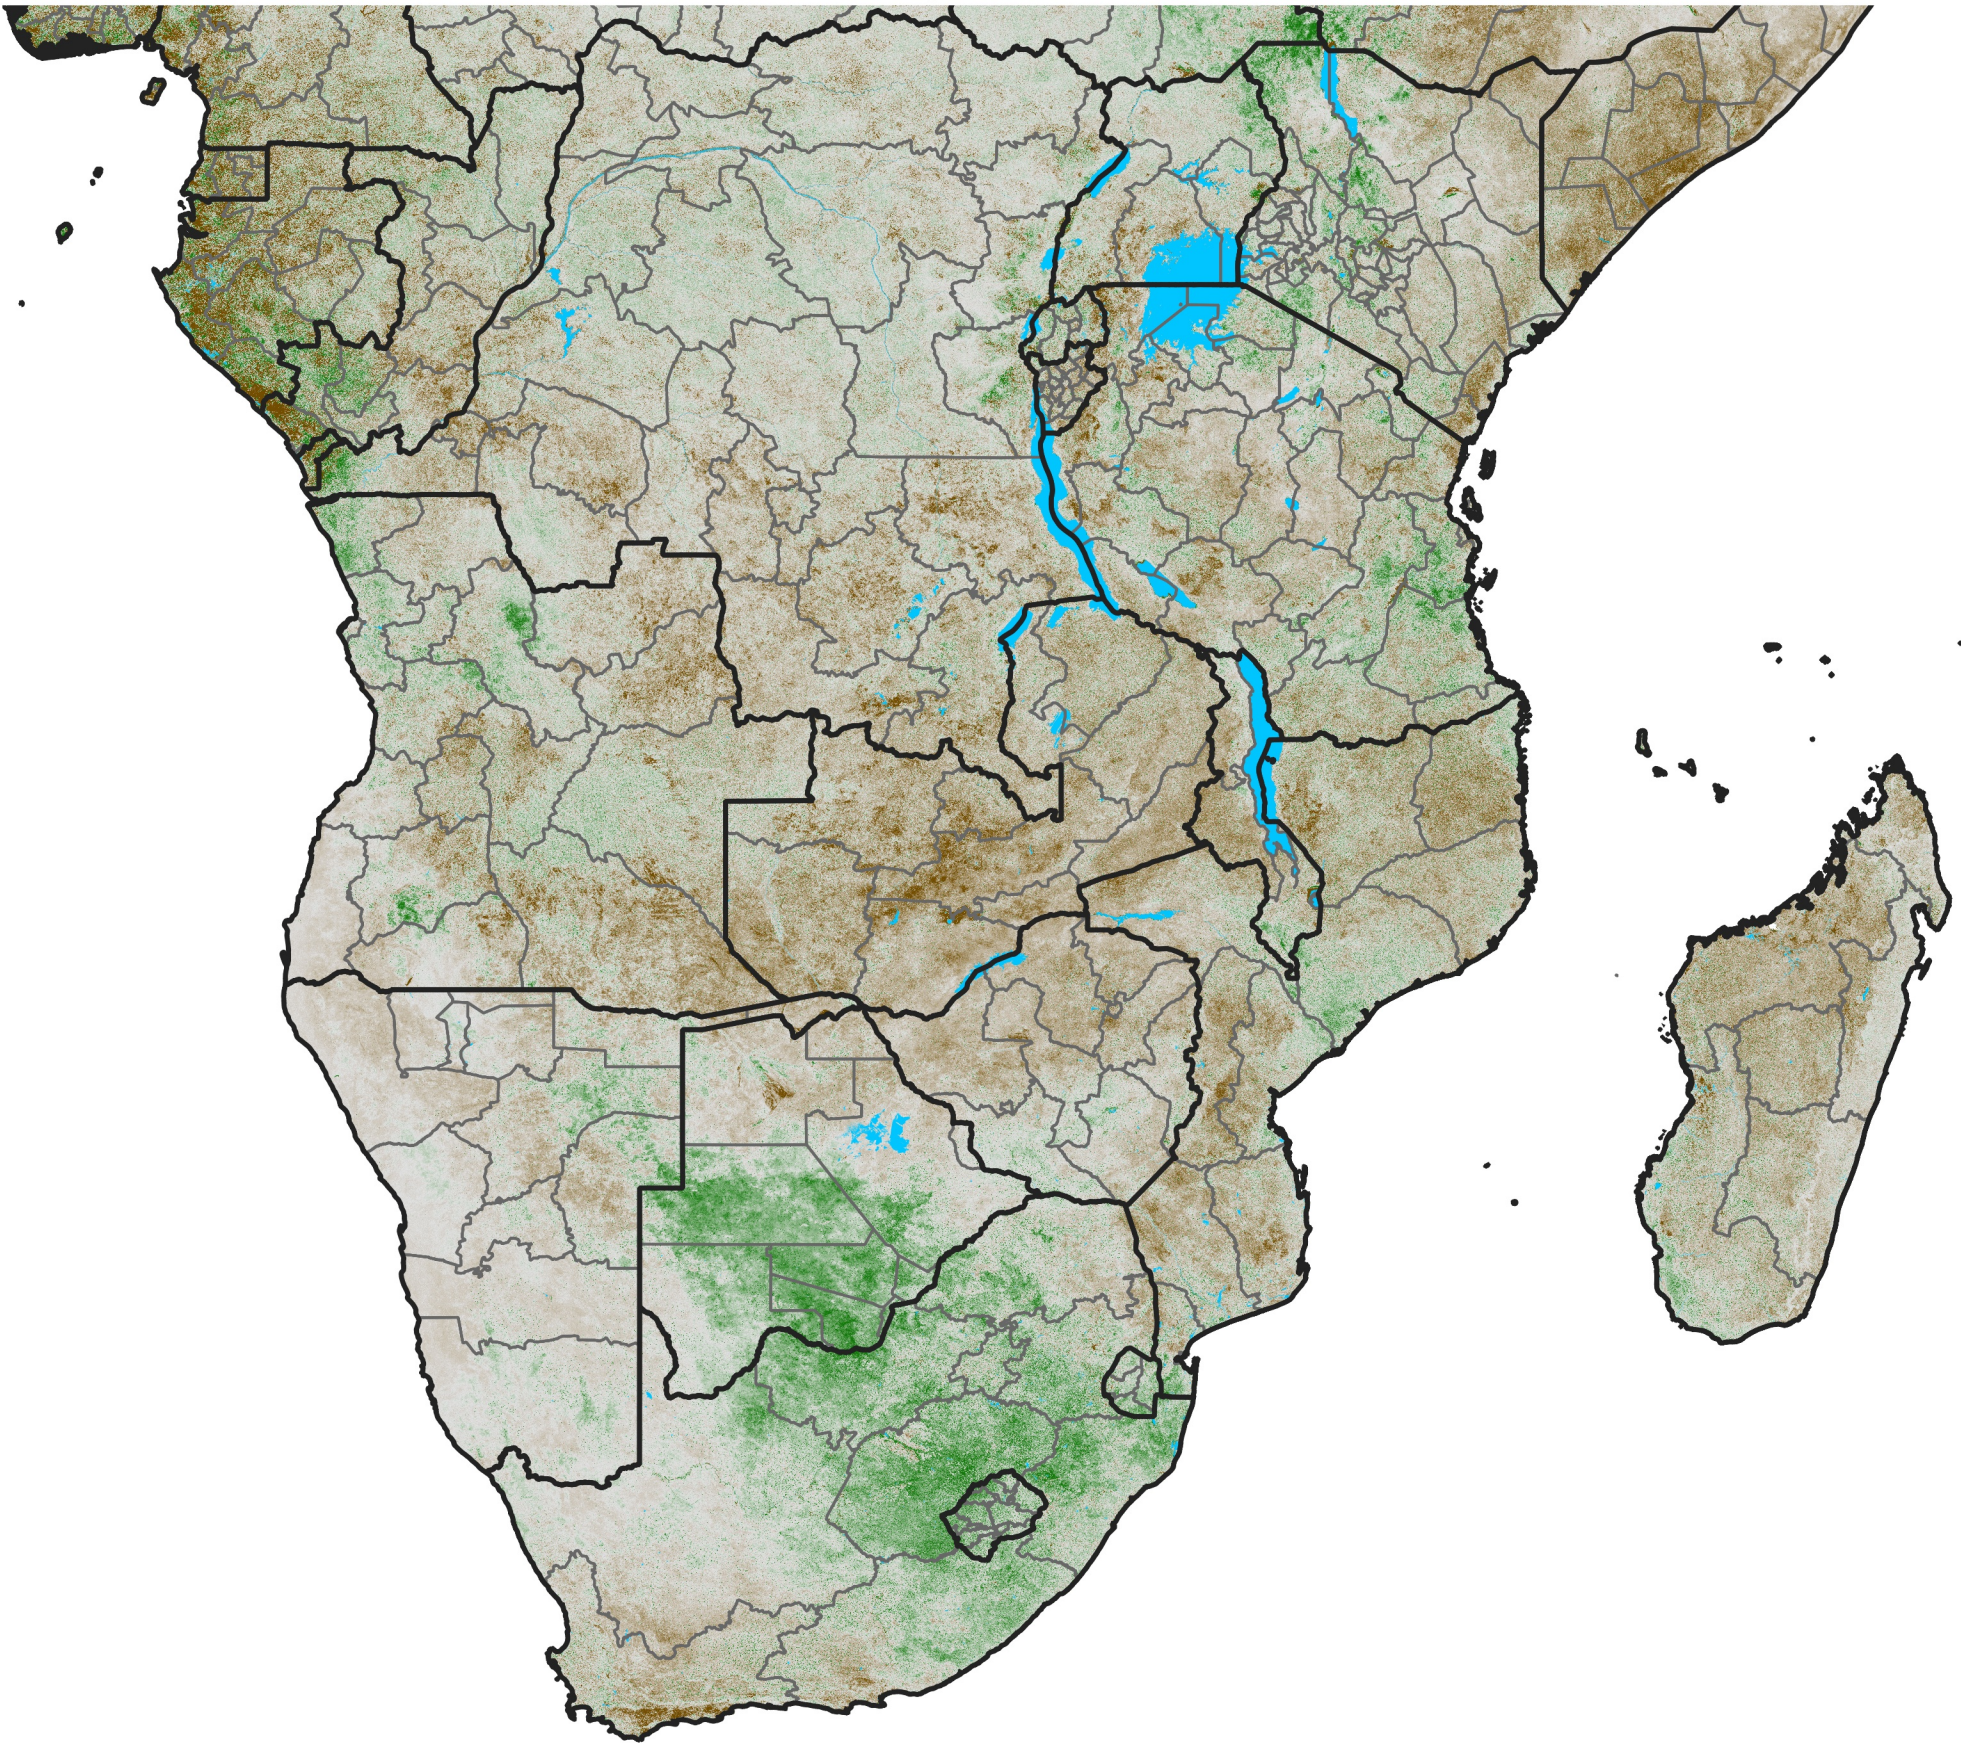

Southern Africa

NDVI Anomaly

2025 minus Mean (2012 - 2021)

Period 55 / Sep 26 - Oct 05, 2025

NDVI Anomaly

< -0.3 -0.2 -0.1 -0.05 0.05 0.1 0.2 >0.3

Negative

No Difference