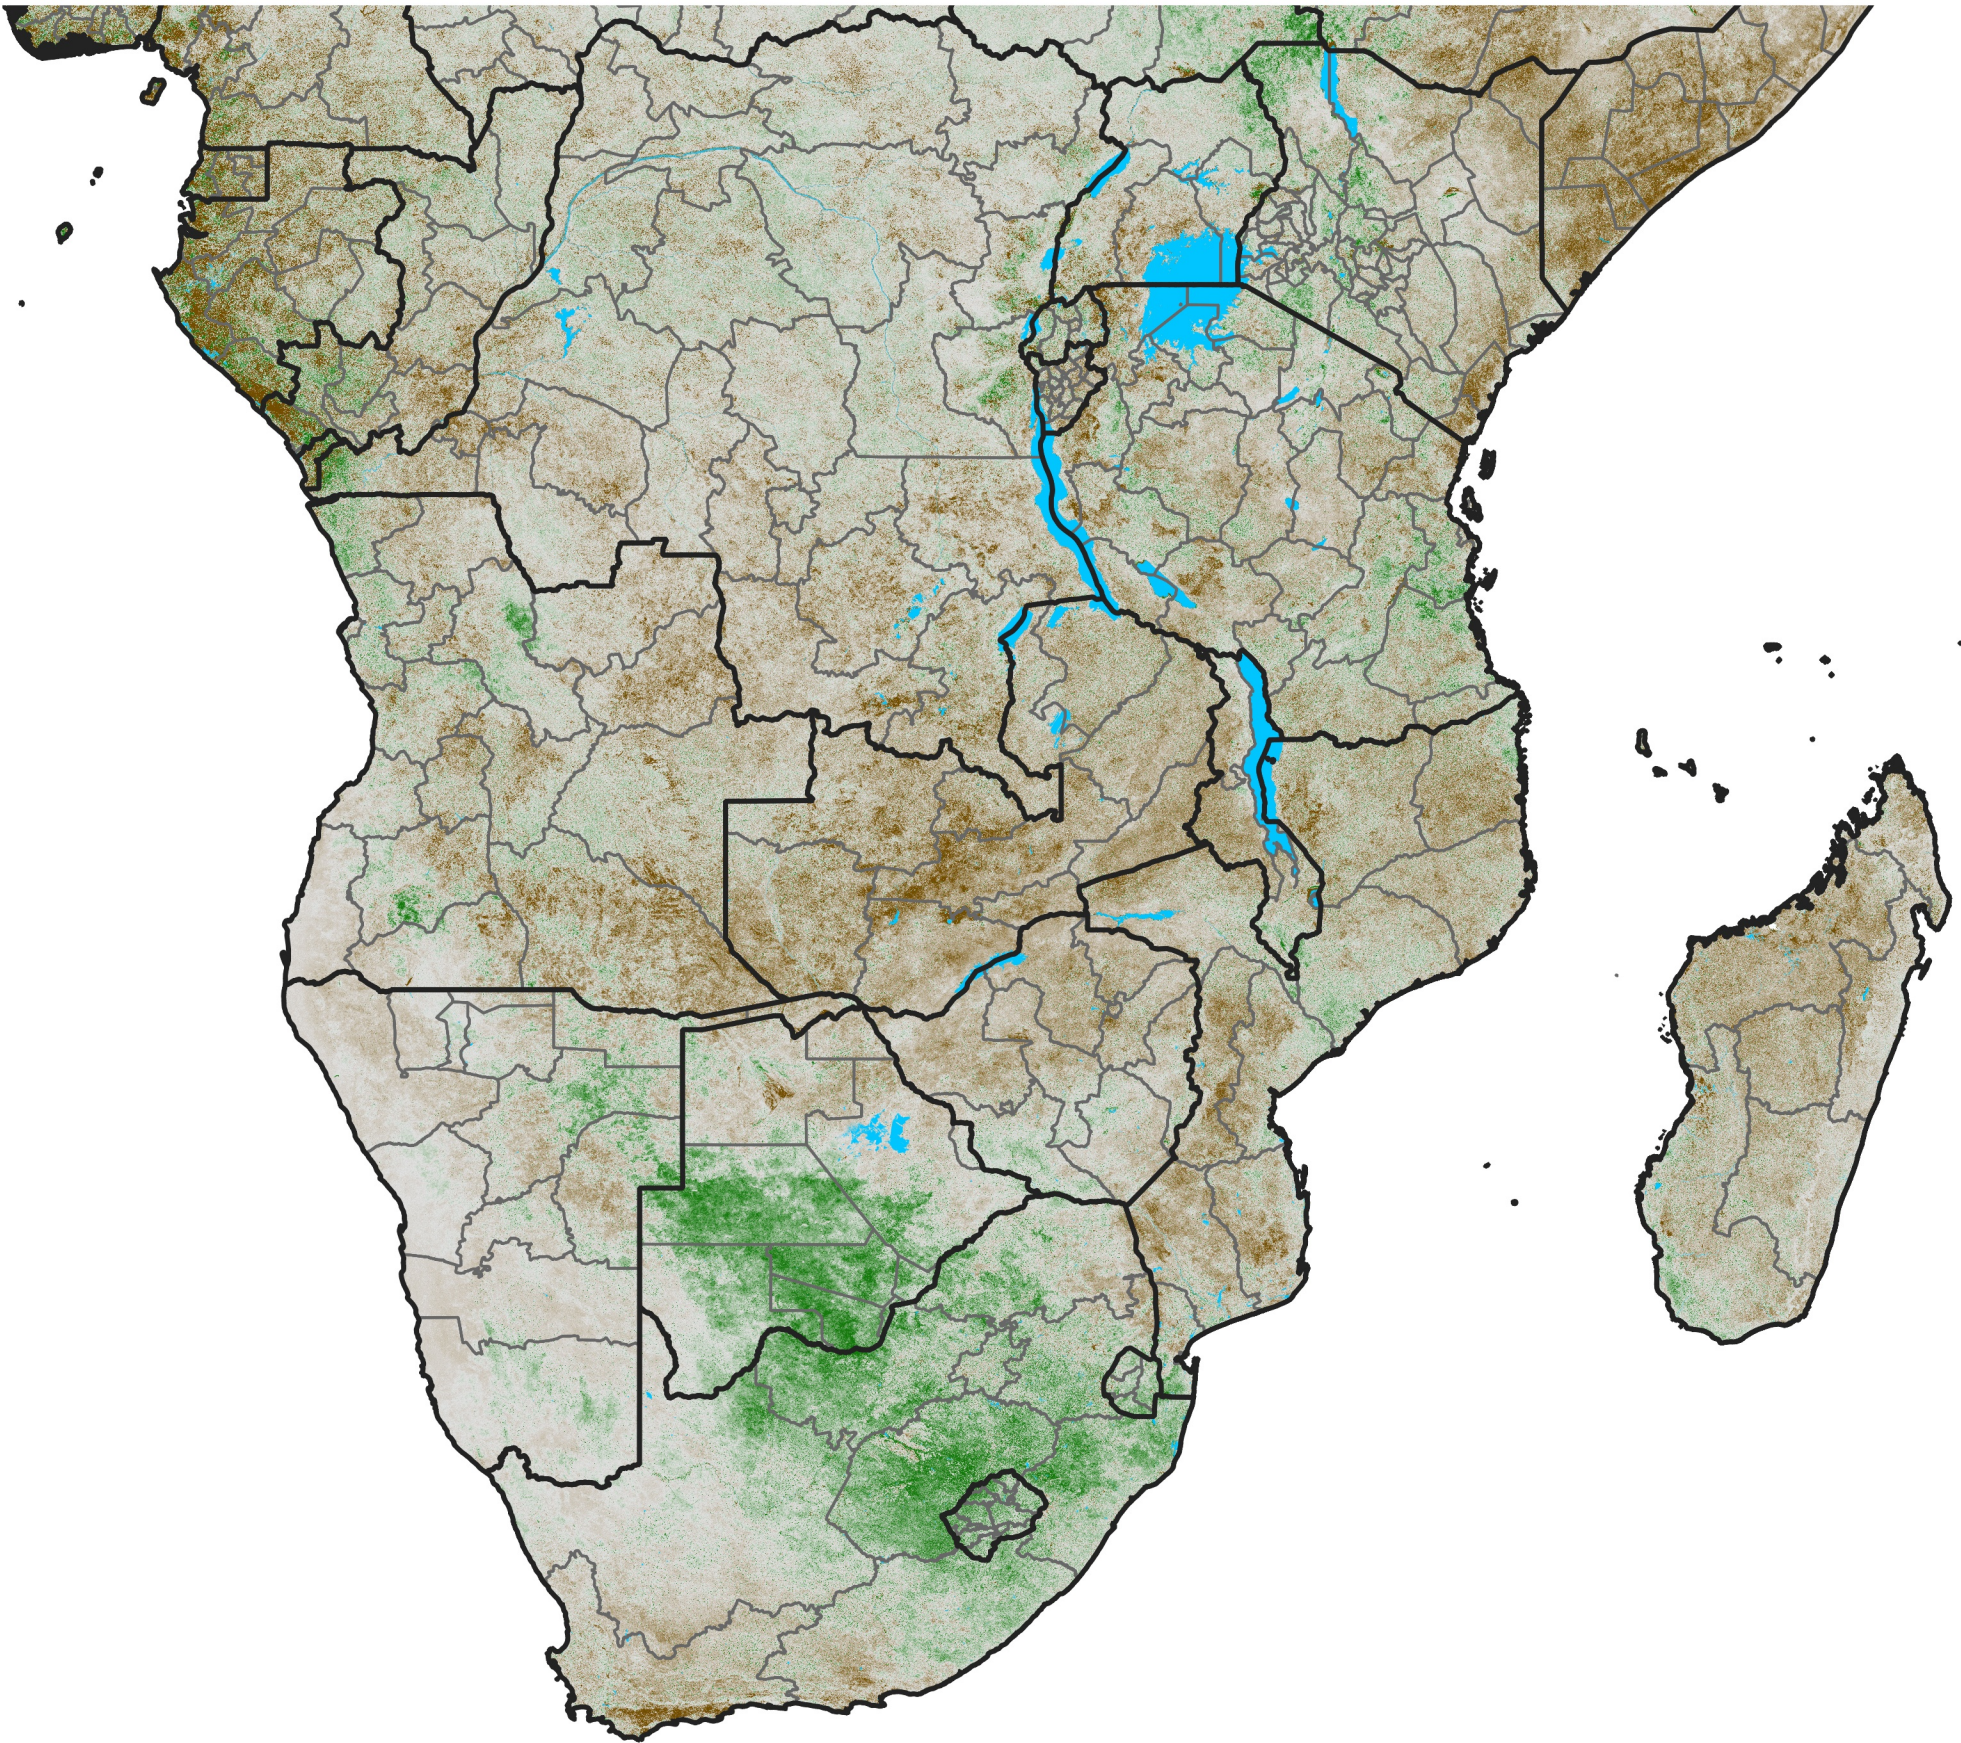

Southern Africa

NDVI Anomaly

2025 minus Mean (2012 - 2021)

Period 57 / Oct 06 - 15, 2025

NDVI Anomaly

< -0.3 -0.2 -0.1 -0.05 0.05 0.1 0.2 >0.3

Negative

No Difference