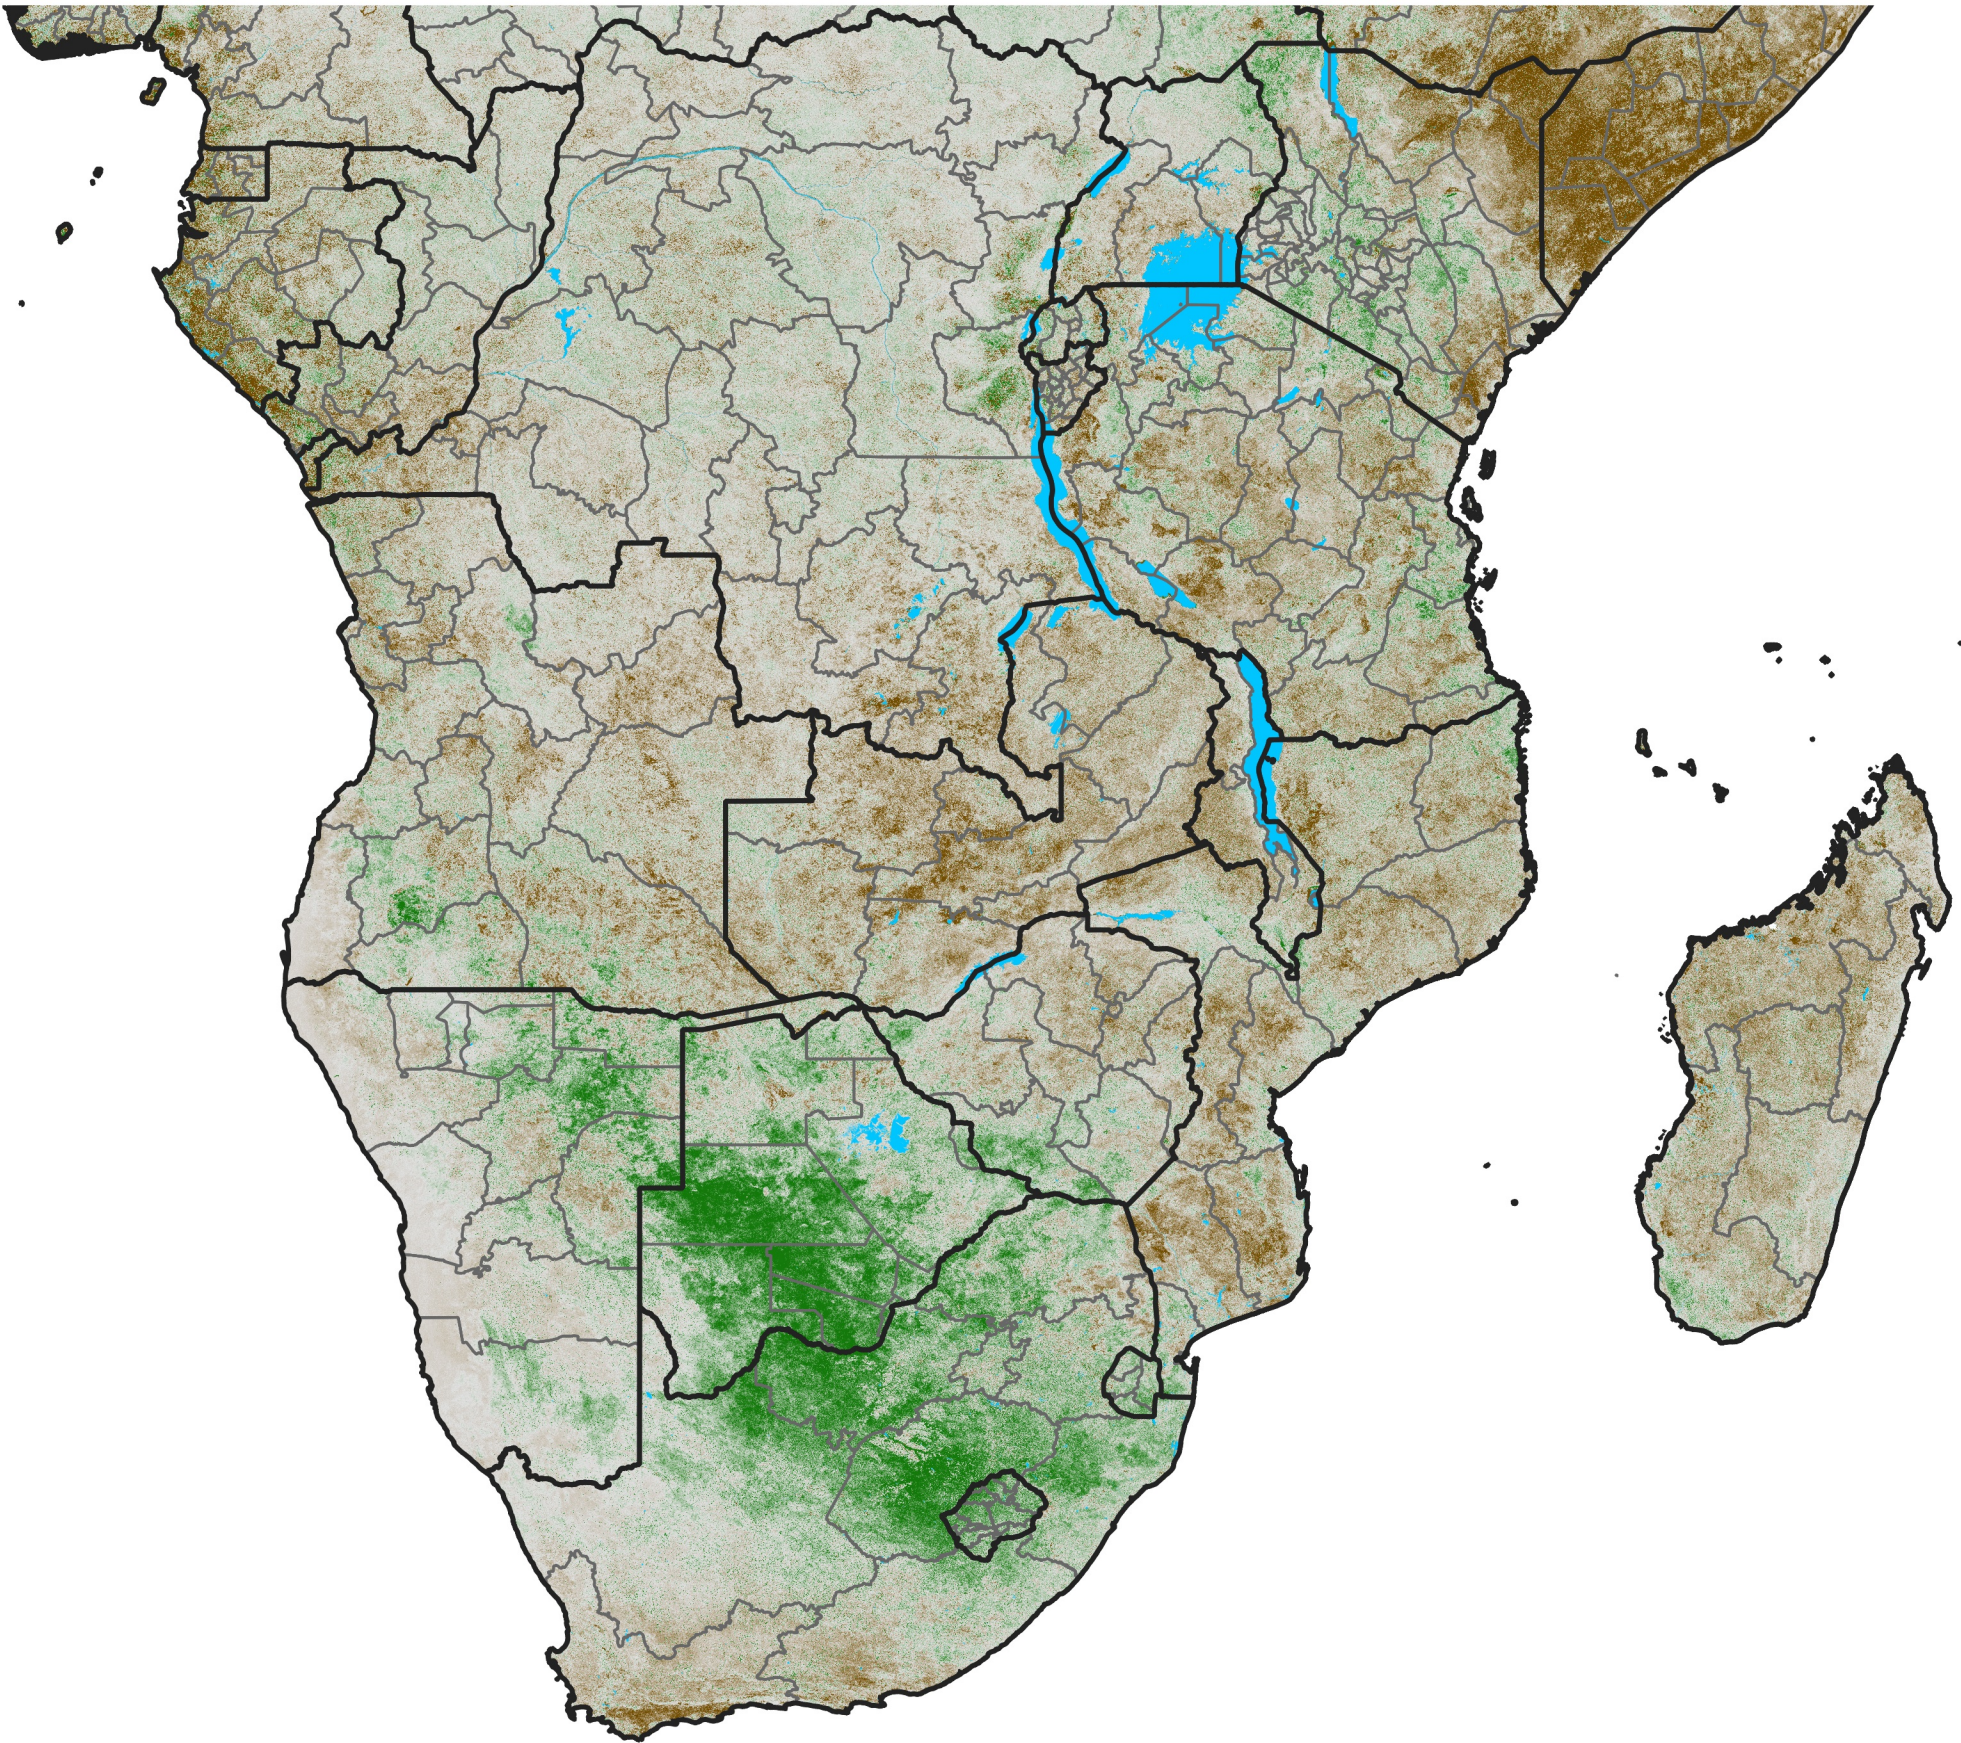

Southern Africa

NDVI Anomaly

2025 minus Mean (2012 - 2021)

Period 61 / Oct 26 - Nov 05, 2025

NDVI Anomaly

< -0.3 -0.2 -0.1 -0.05 0.05 0.1 0.2 >0.3

Negative

No Difference