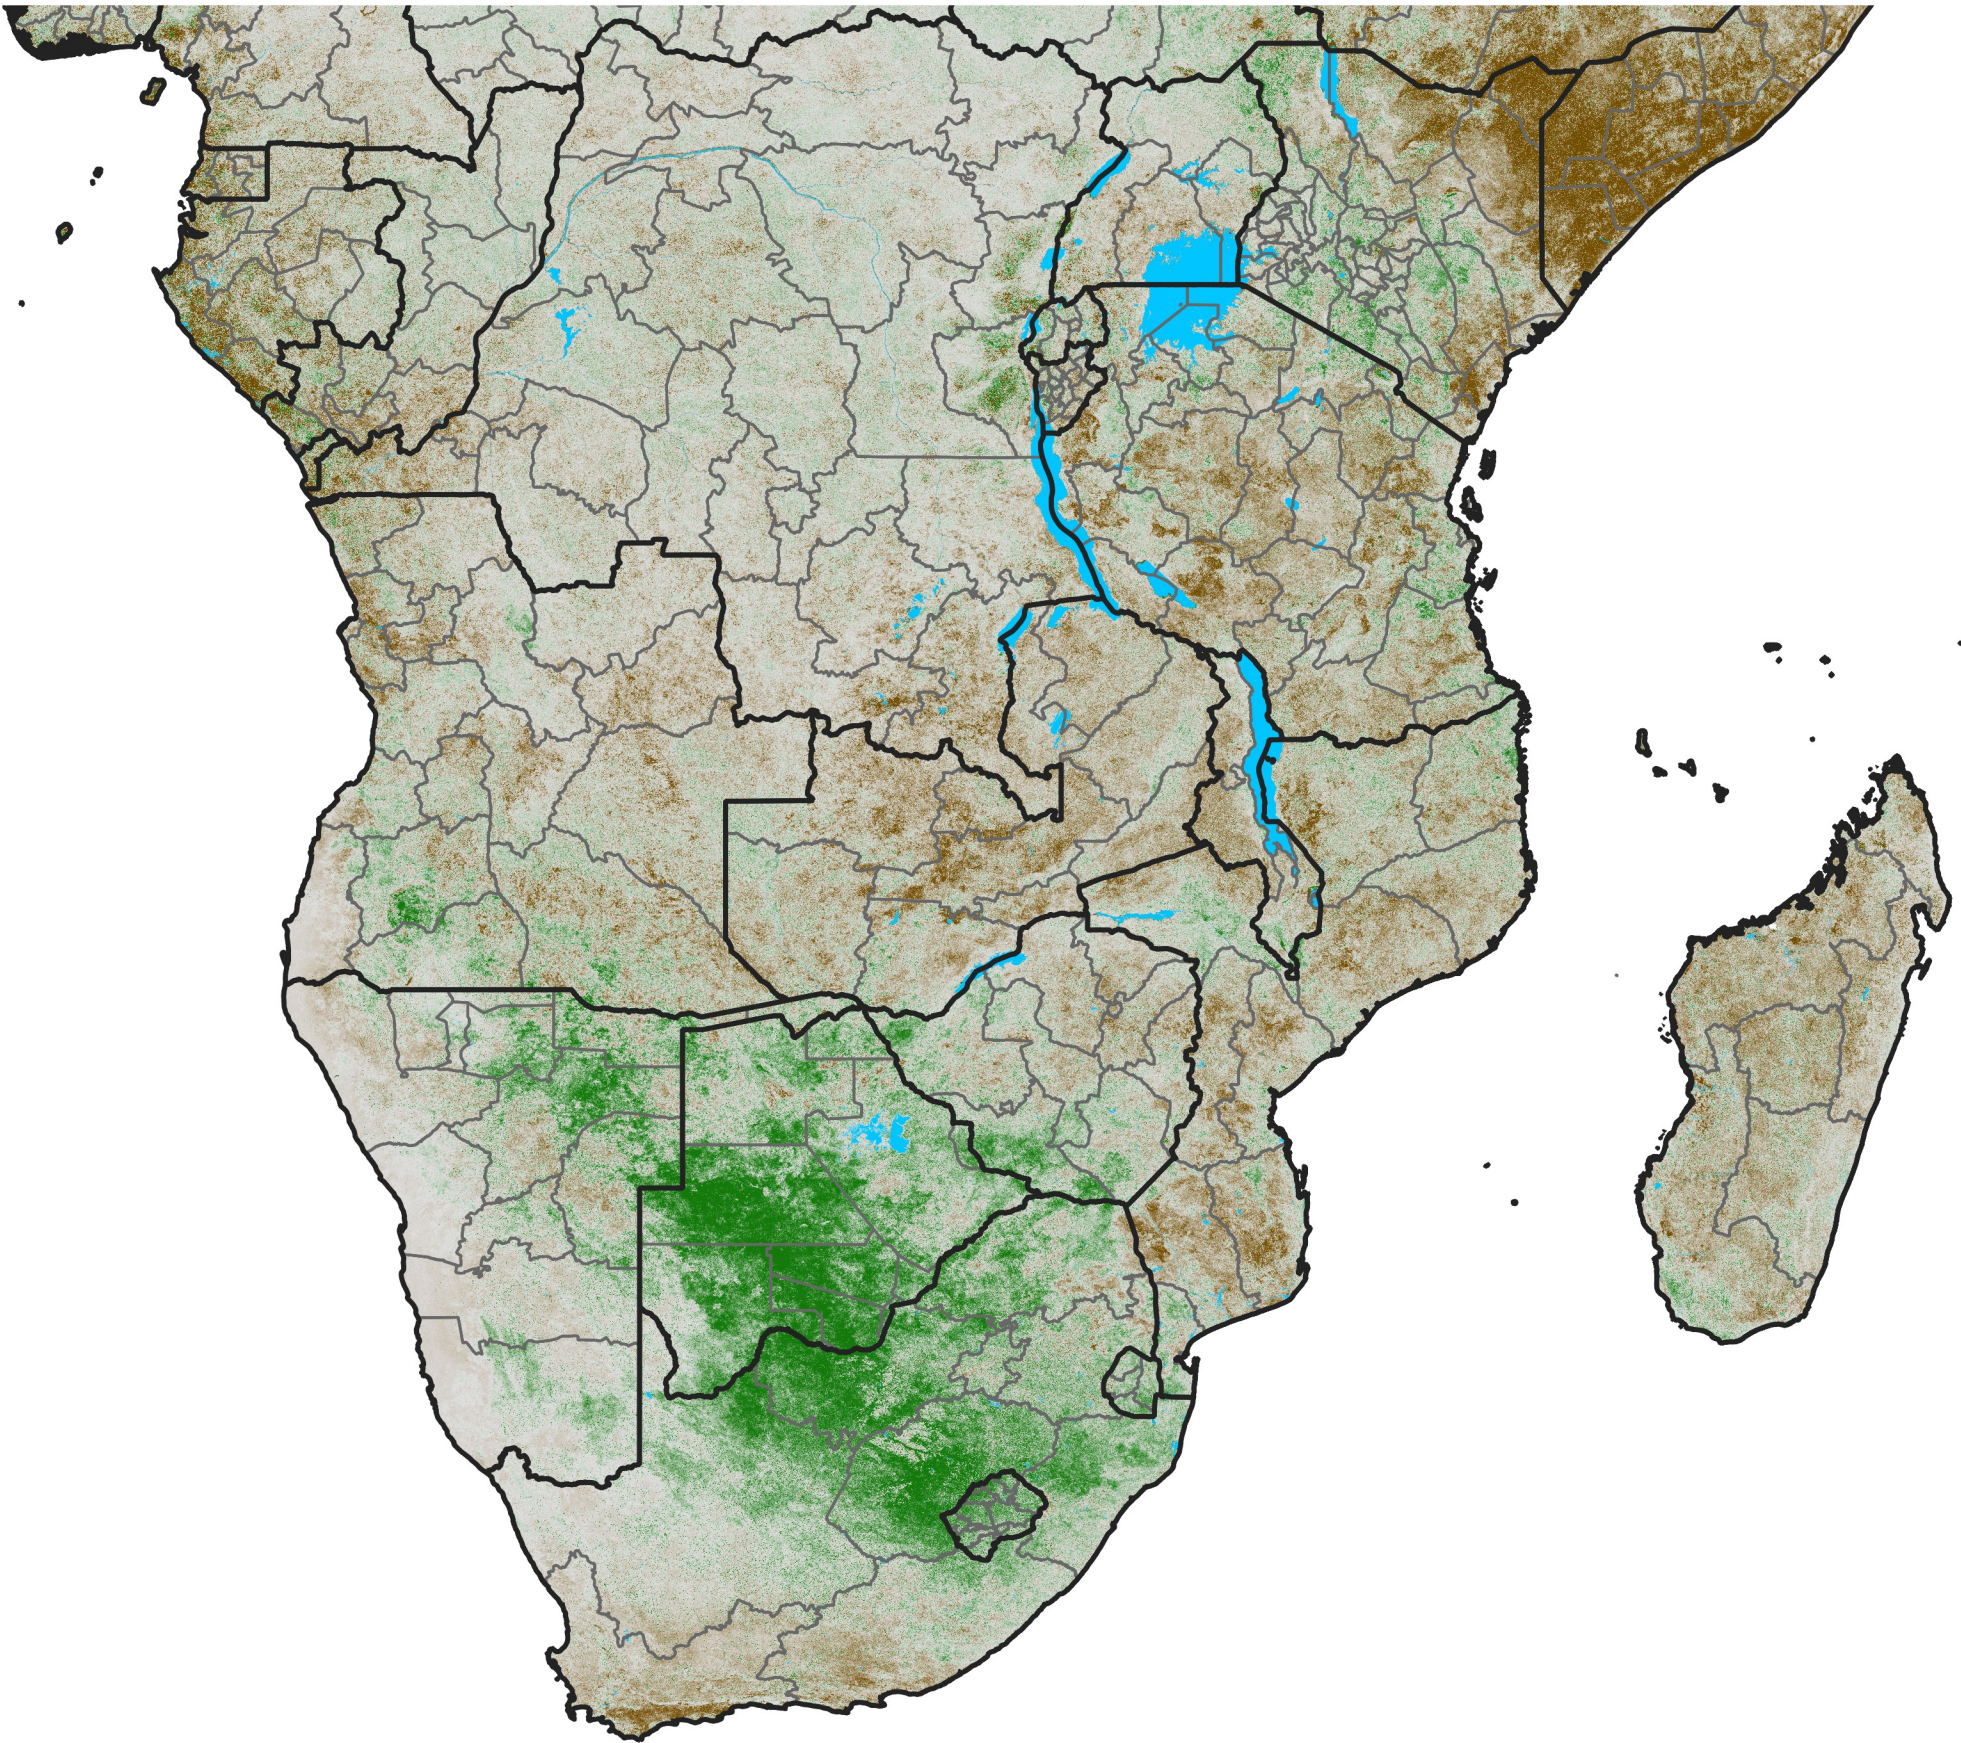

Southern Africa

NDVI Anomaly

2025 minus Mean (2012 - 2021)

Period 62 / Nov 01 - 10, 2025

NDVI Anomaly

< -0.3 -0.2 -0.1 -0.05 0.05 0.1 0.2 >0.3

Negative

No Difference