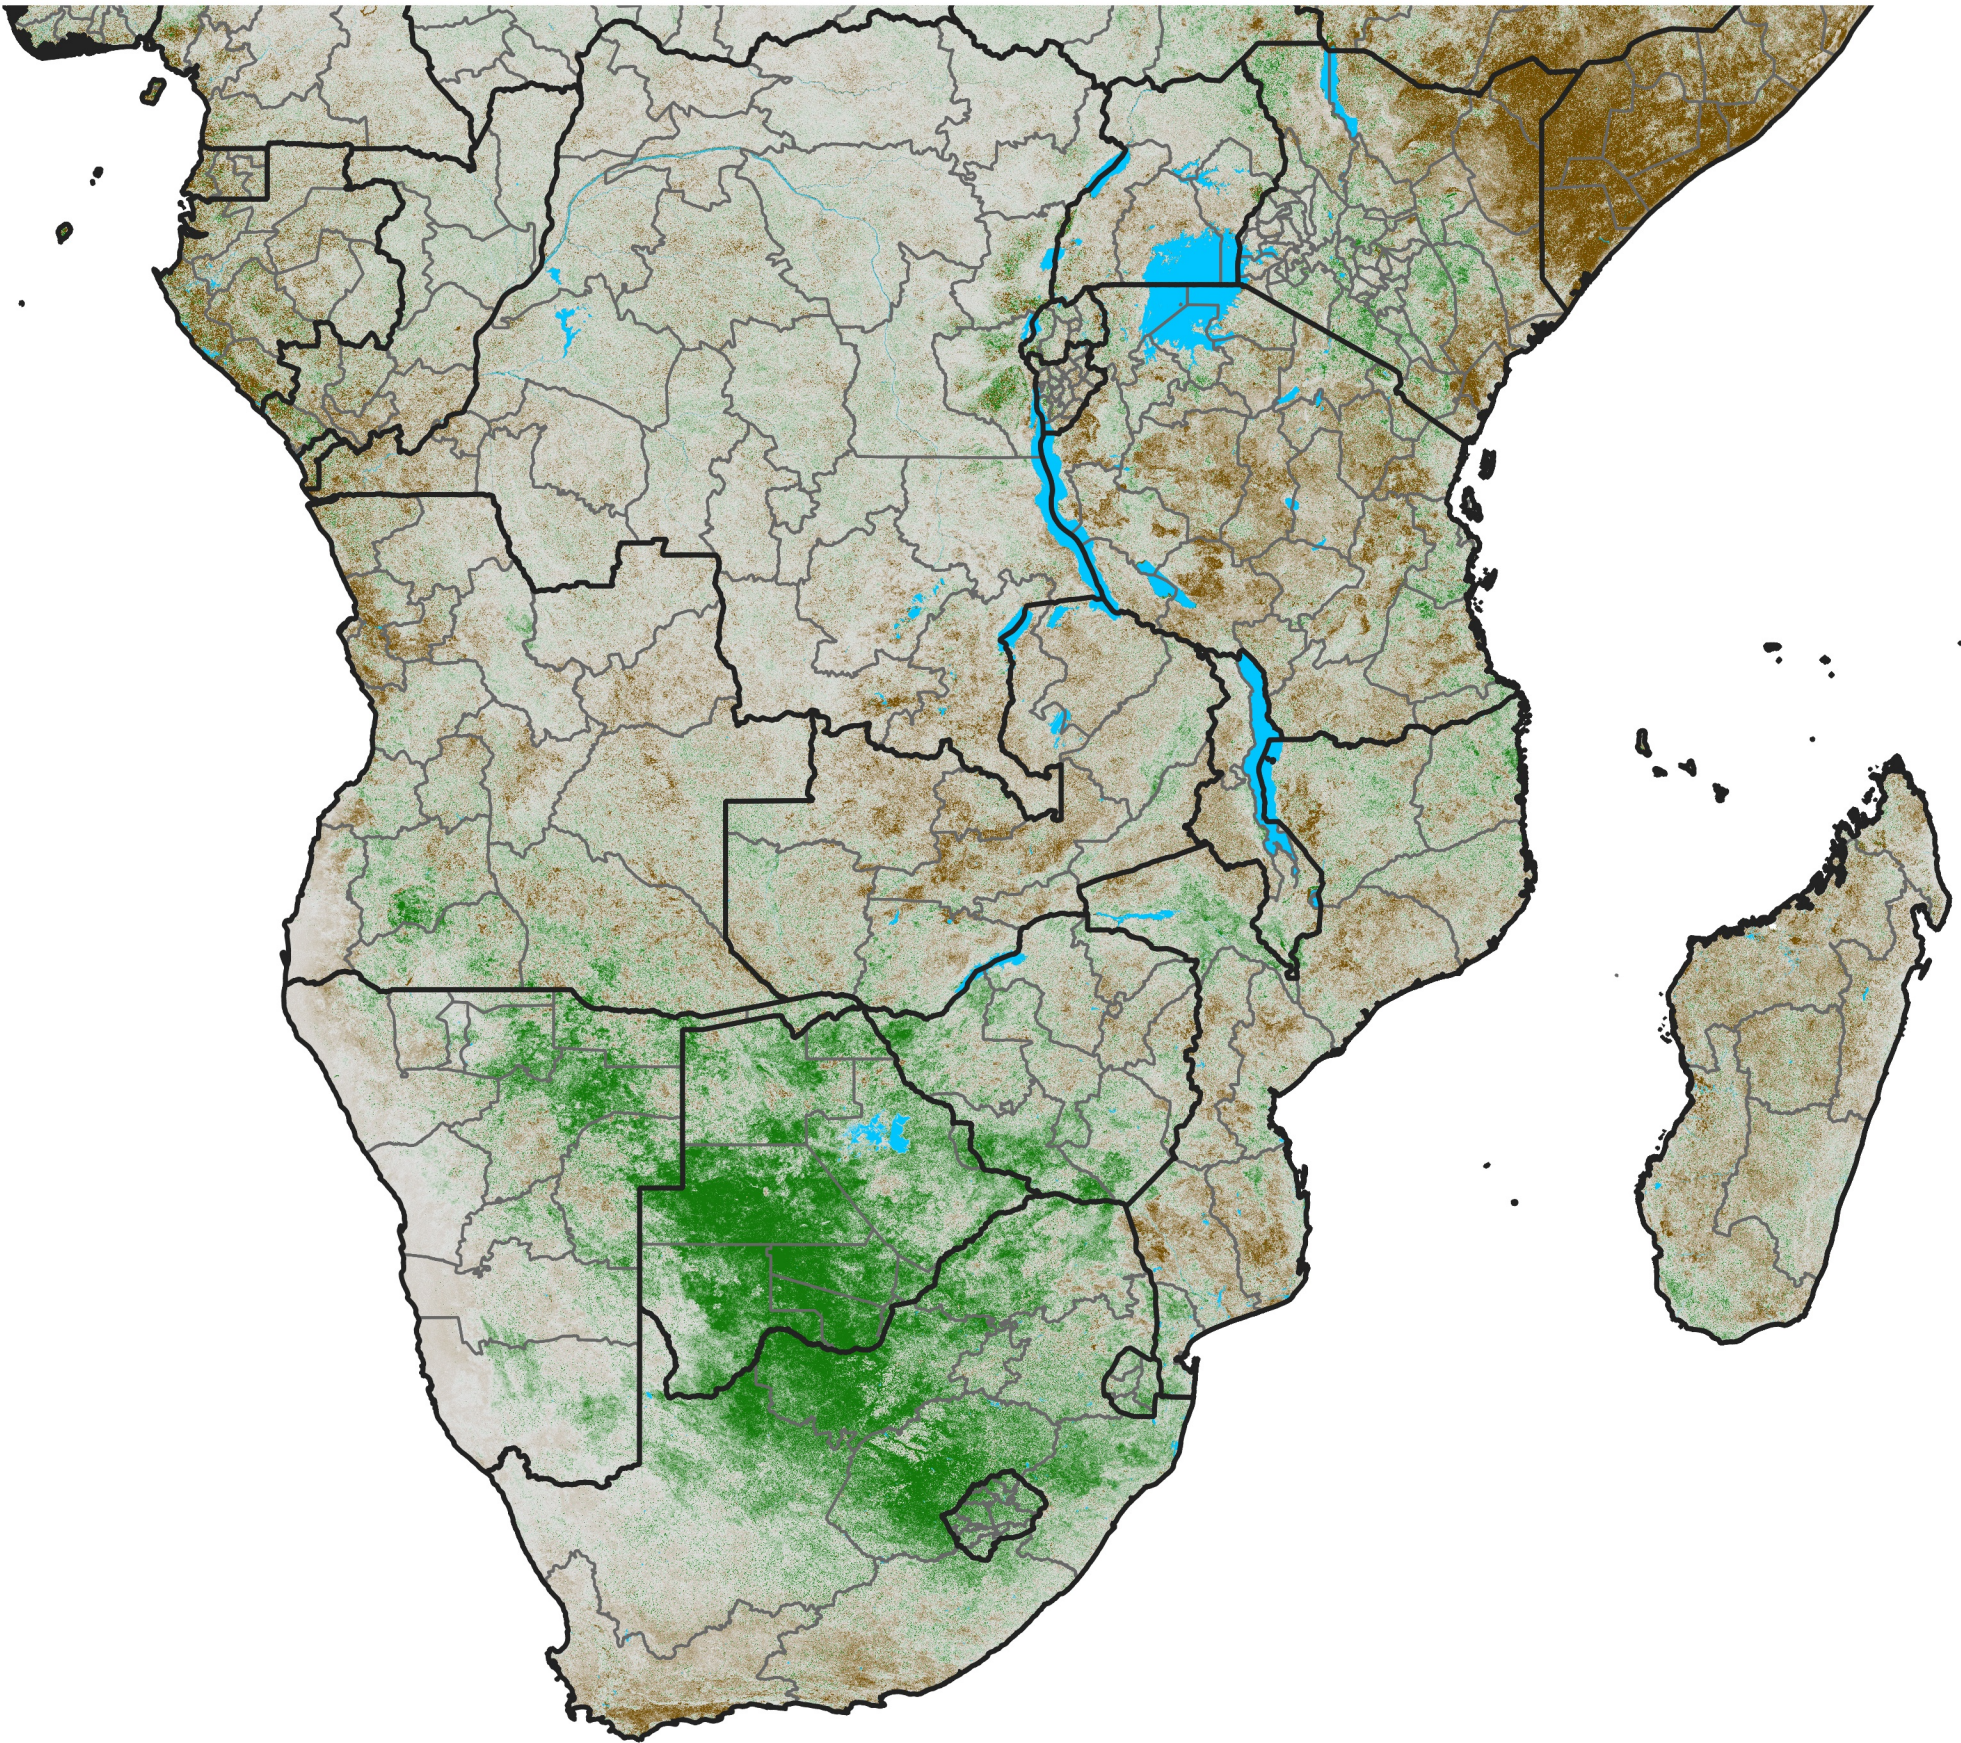

Southern Africa

NDVI Anomaly

2025 minus Mean (2012 - 2021)

Period 63 / Nov 06 - 15, 2025

NDVI Anomaly

< -0.3 -0.2 -0.1 -0.05 0.05 0.1 0.2 >0.3

Negative

No Difference