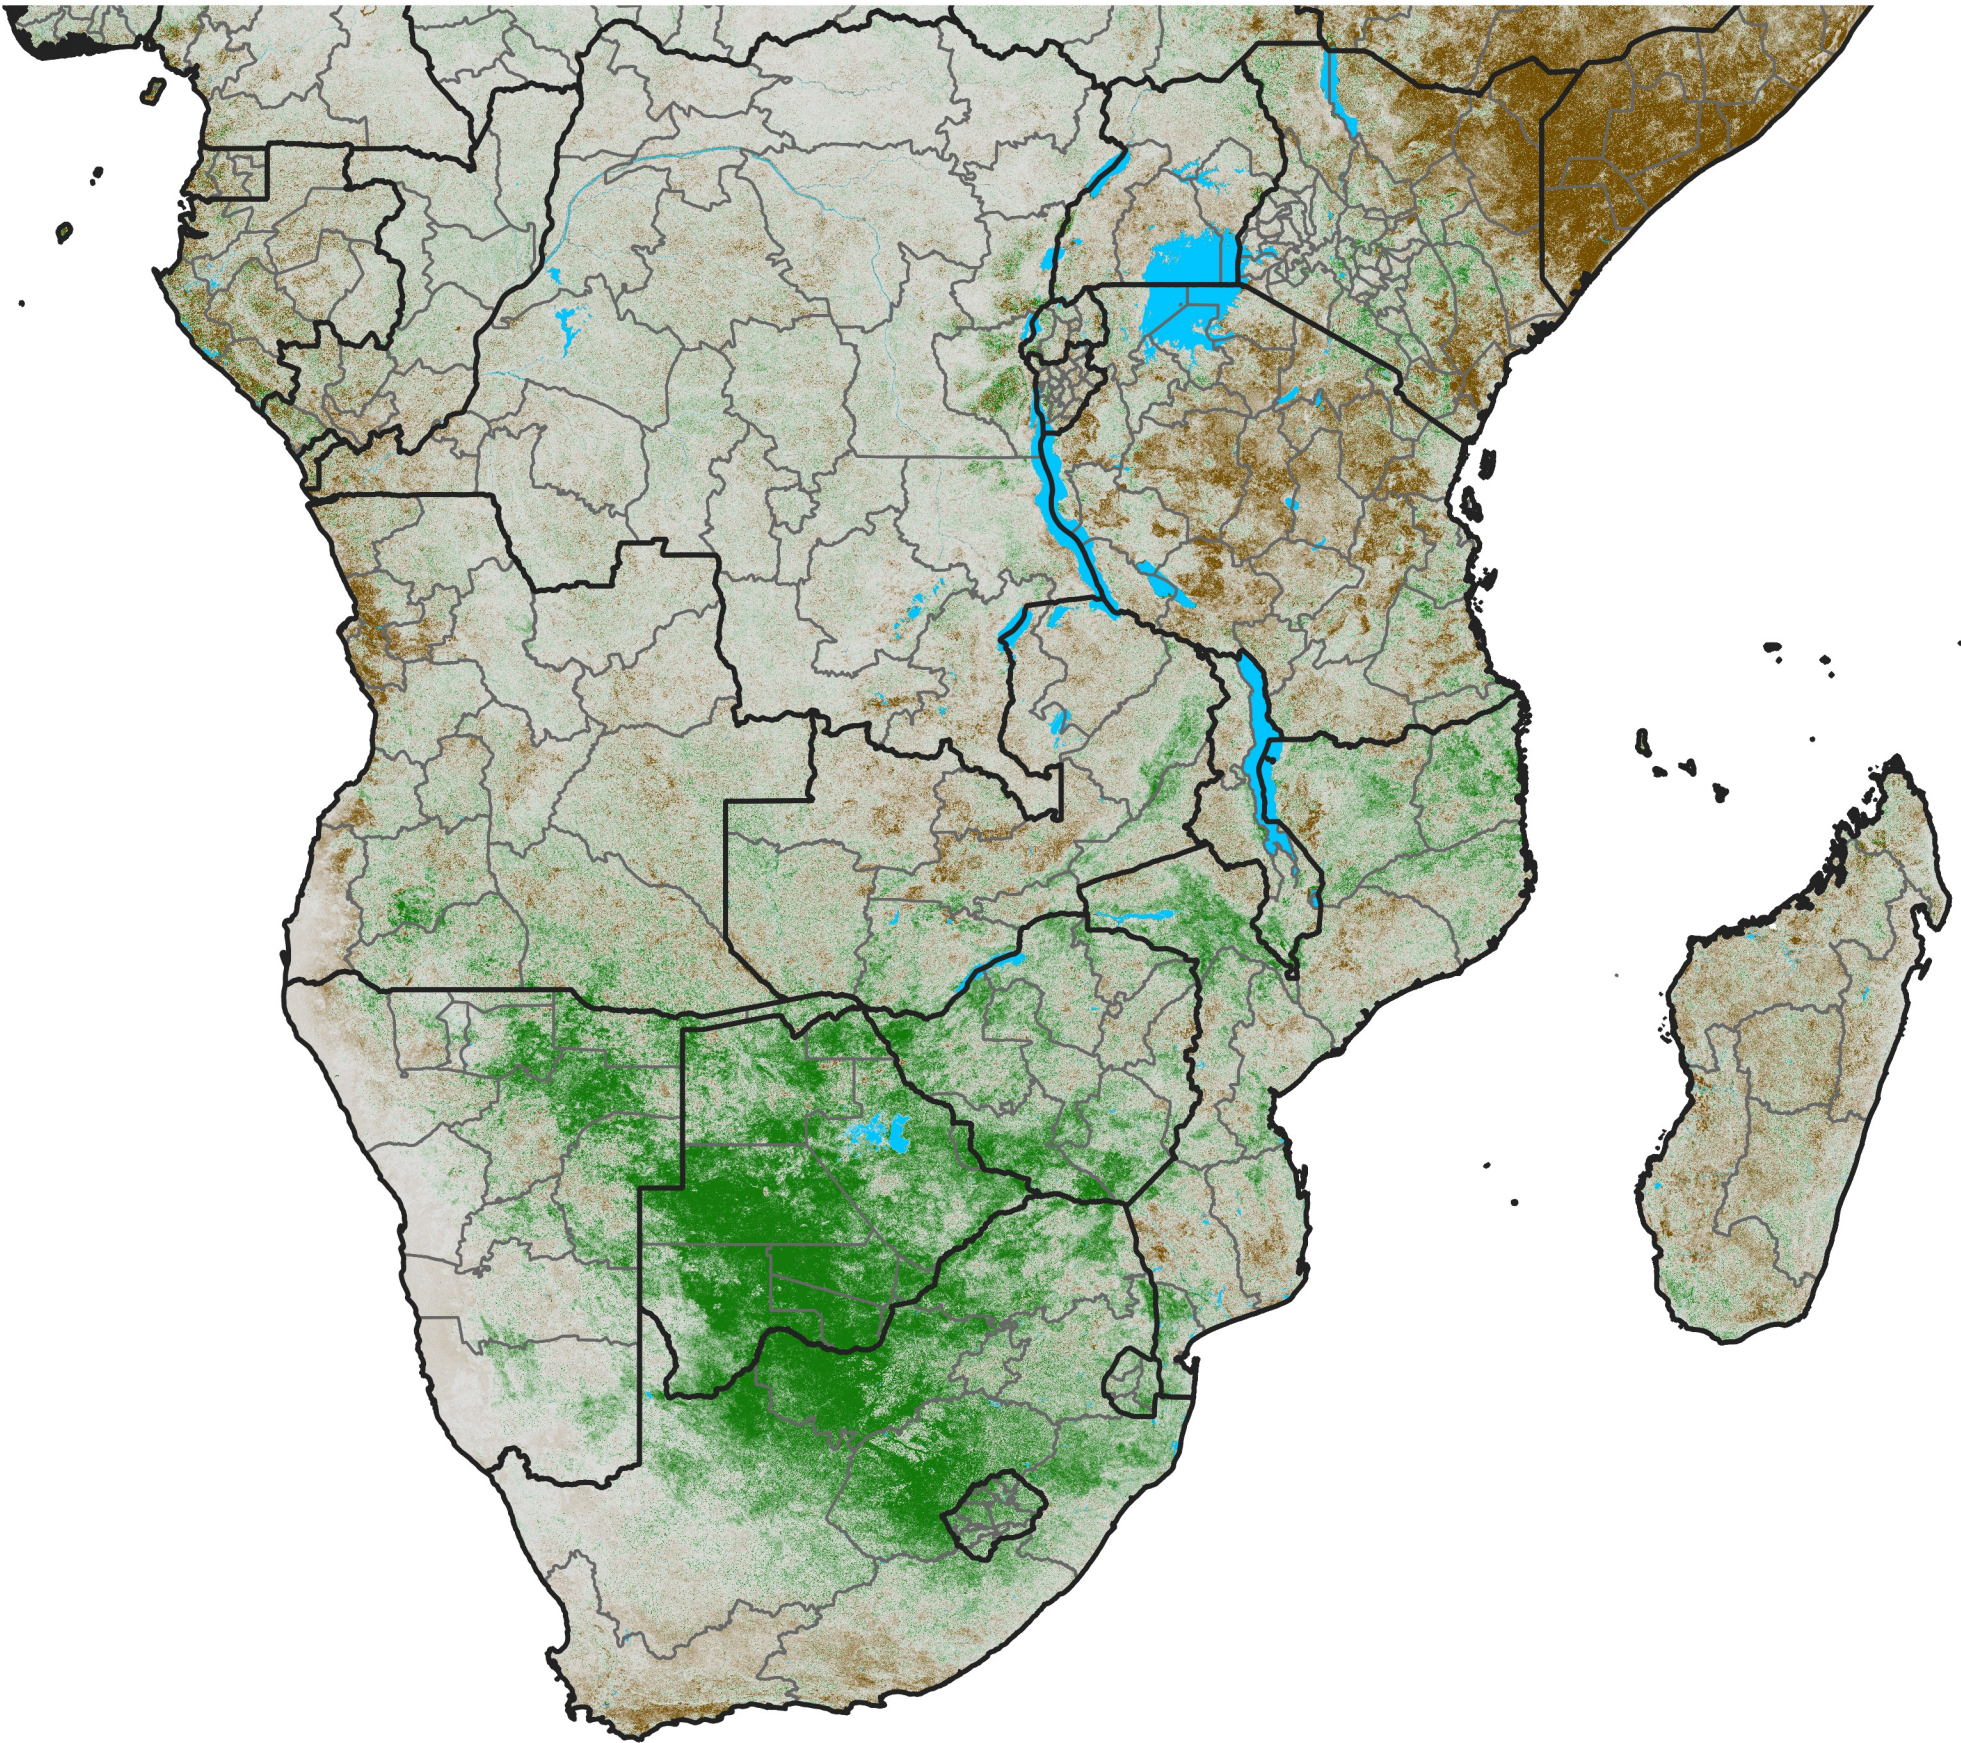

# Southern Africa

## NDVI Anomaly

2025 minus Mean (2012 - 2021)

Period 65 / Nov 16 - 25, 2025

### NDVI Anomaly

< -0.3   -0.2   -0.1   -0.05   0.05   0.1   0.2   >0.3

Negative

No Difference

Positive