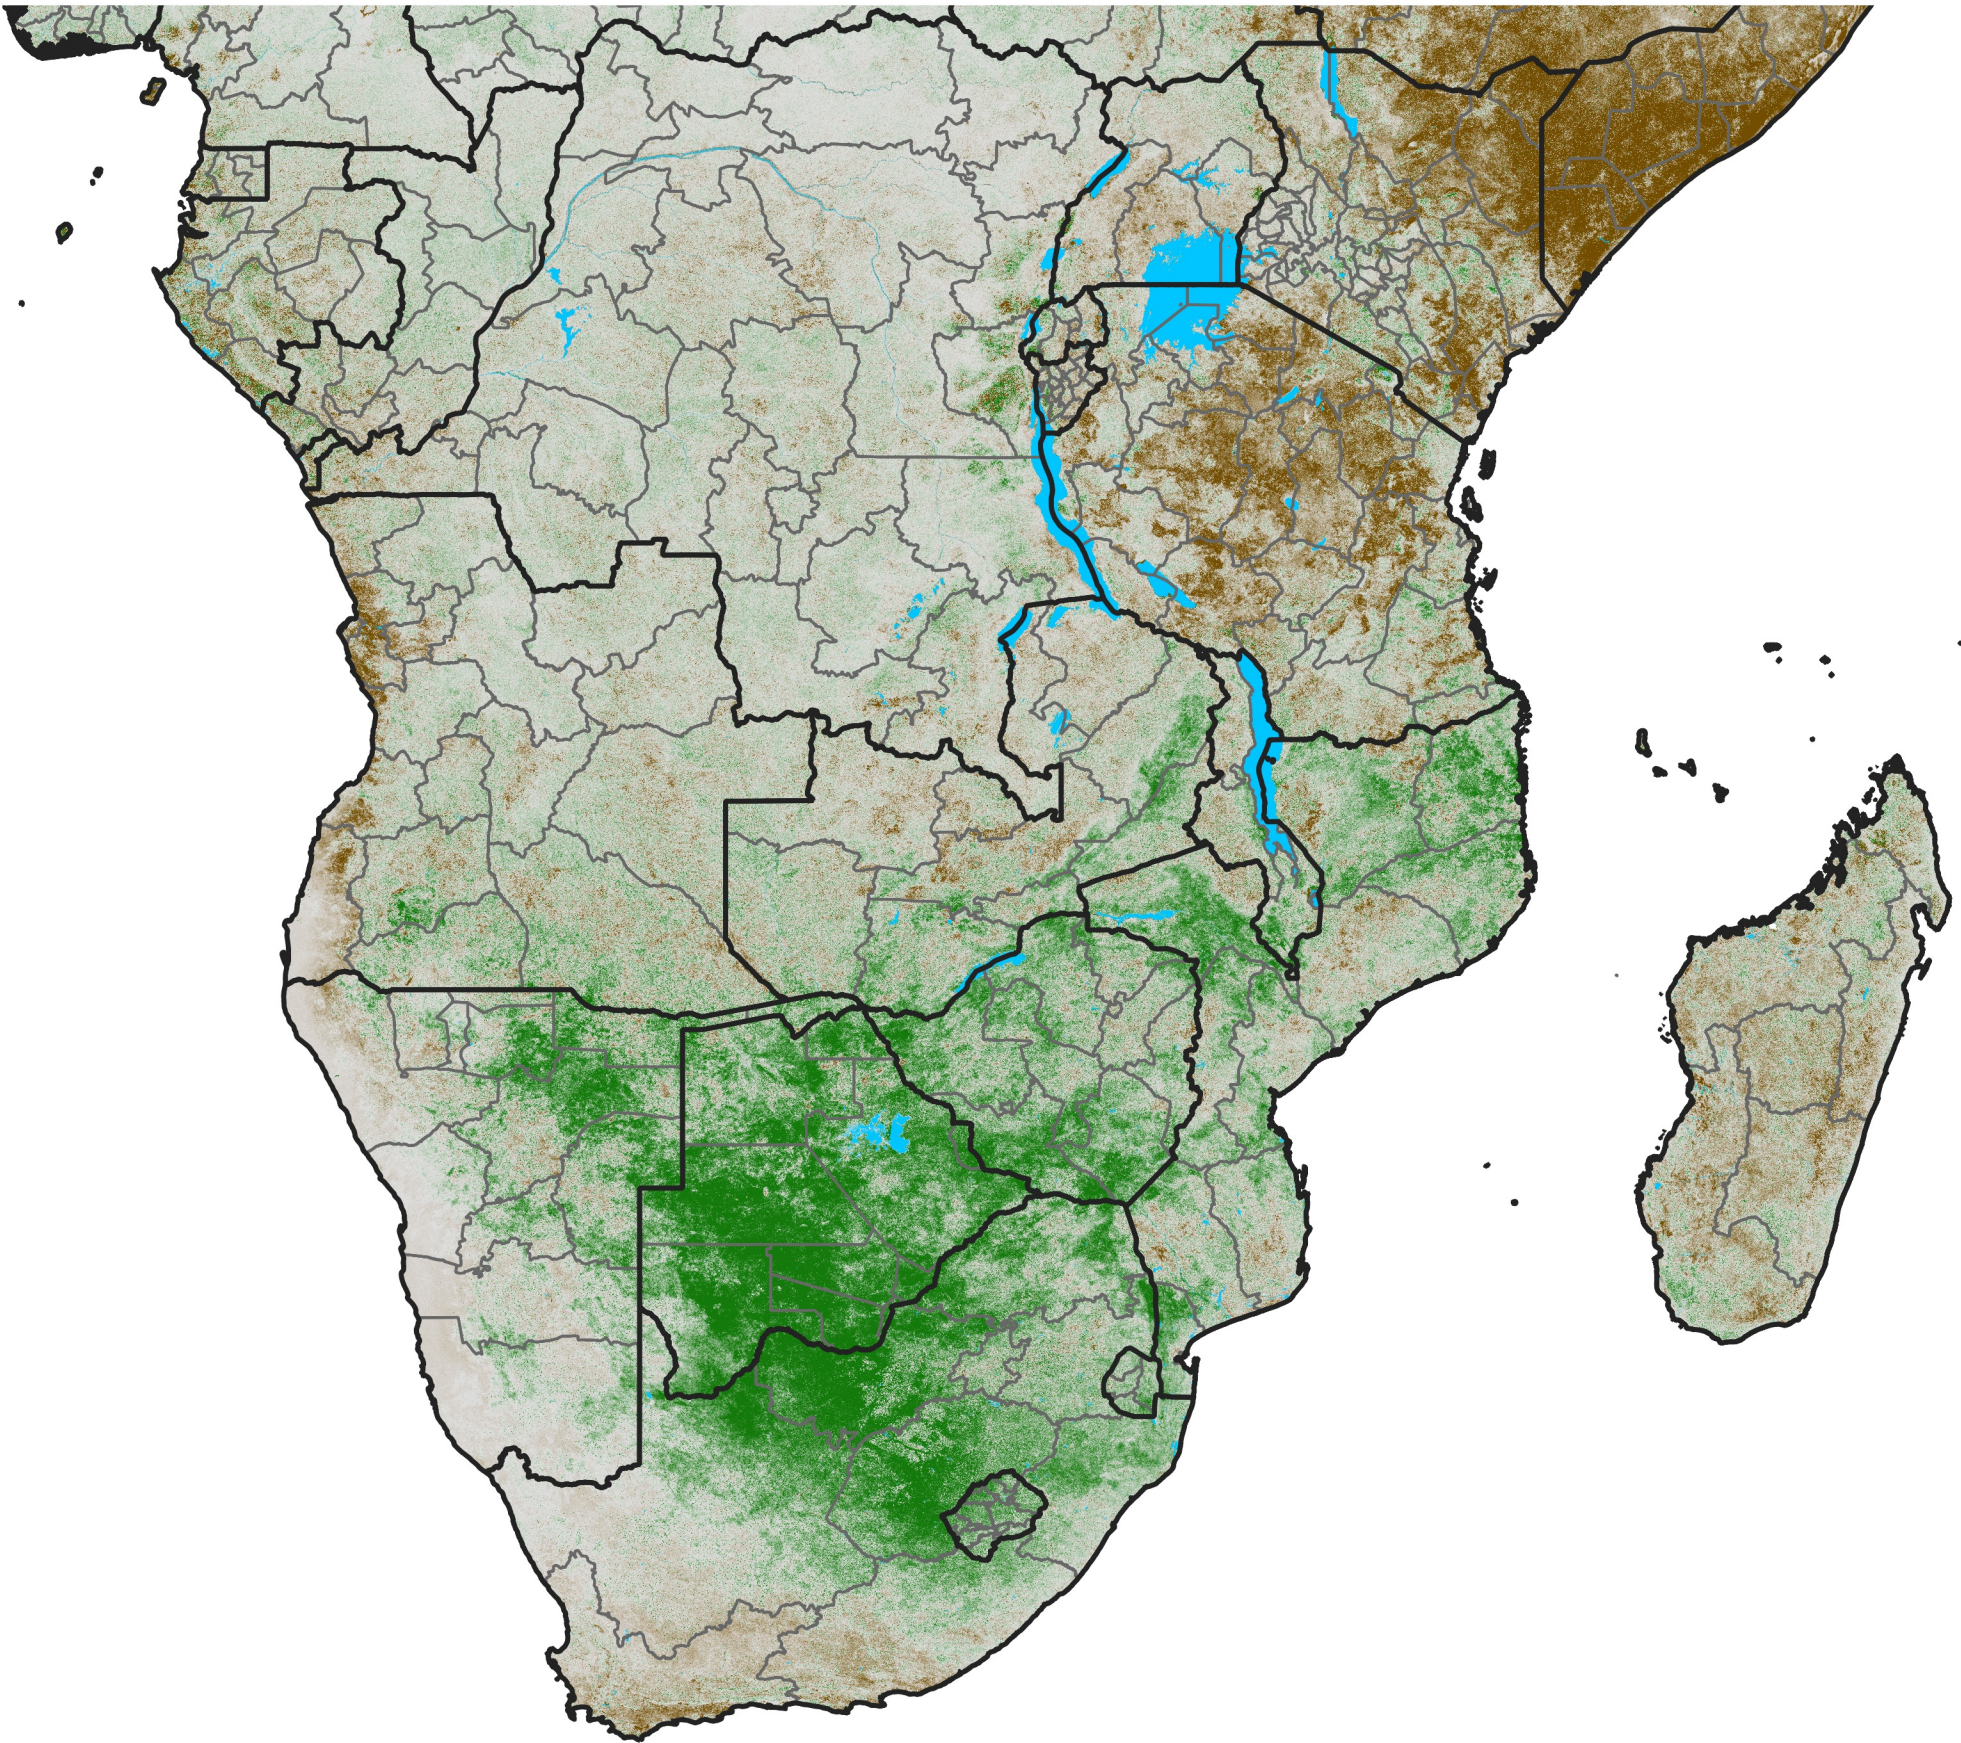

# Southern Africa

## NDVI Anomaly

2025 minus Mean (2012 - 2021)

Period 67 / Nov 26 - Dec 05, 2025

### NDVI Anomaly

< -0.3   -0.2   -0.1   -0.05   0.05   0.1   0.2   >0.3

Negative

No Difference

Positive