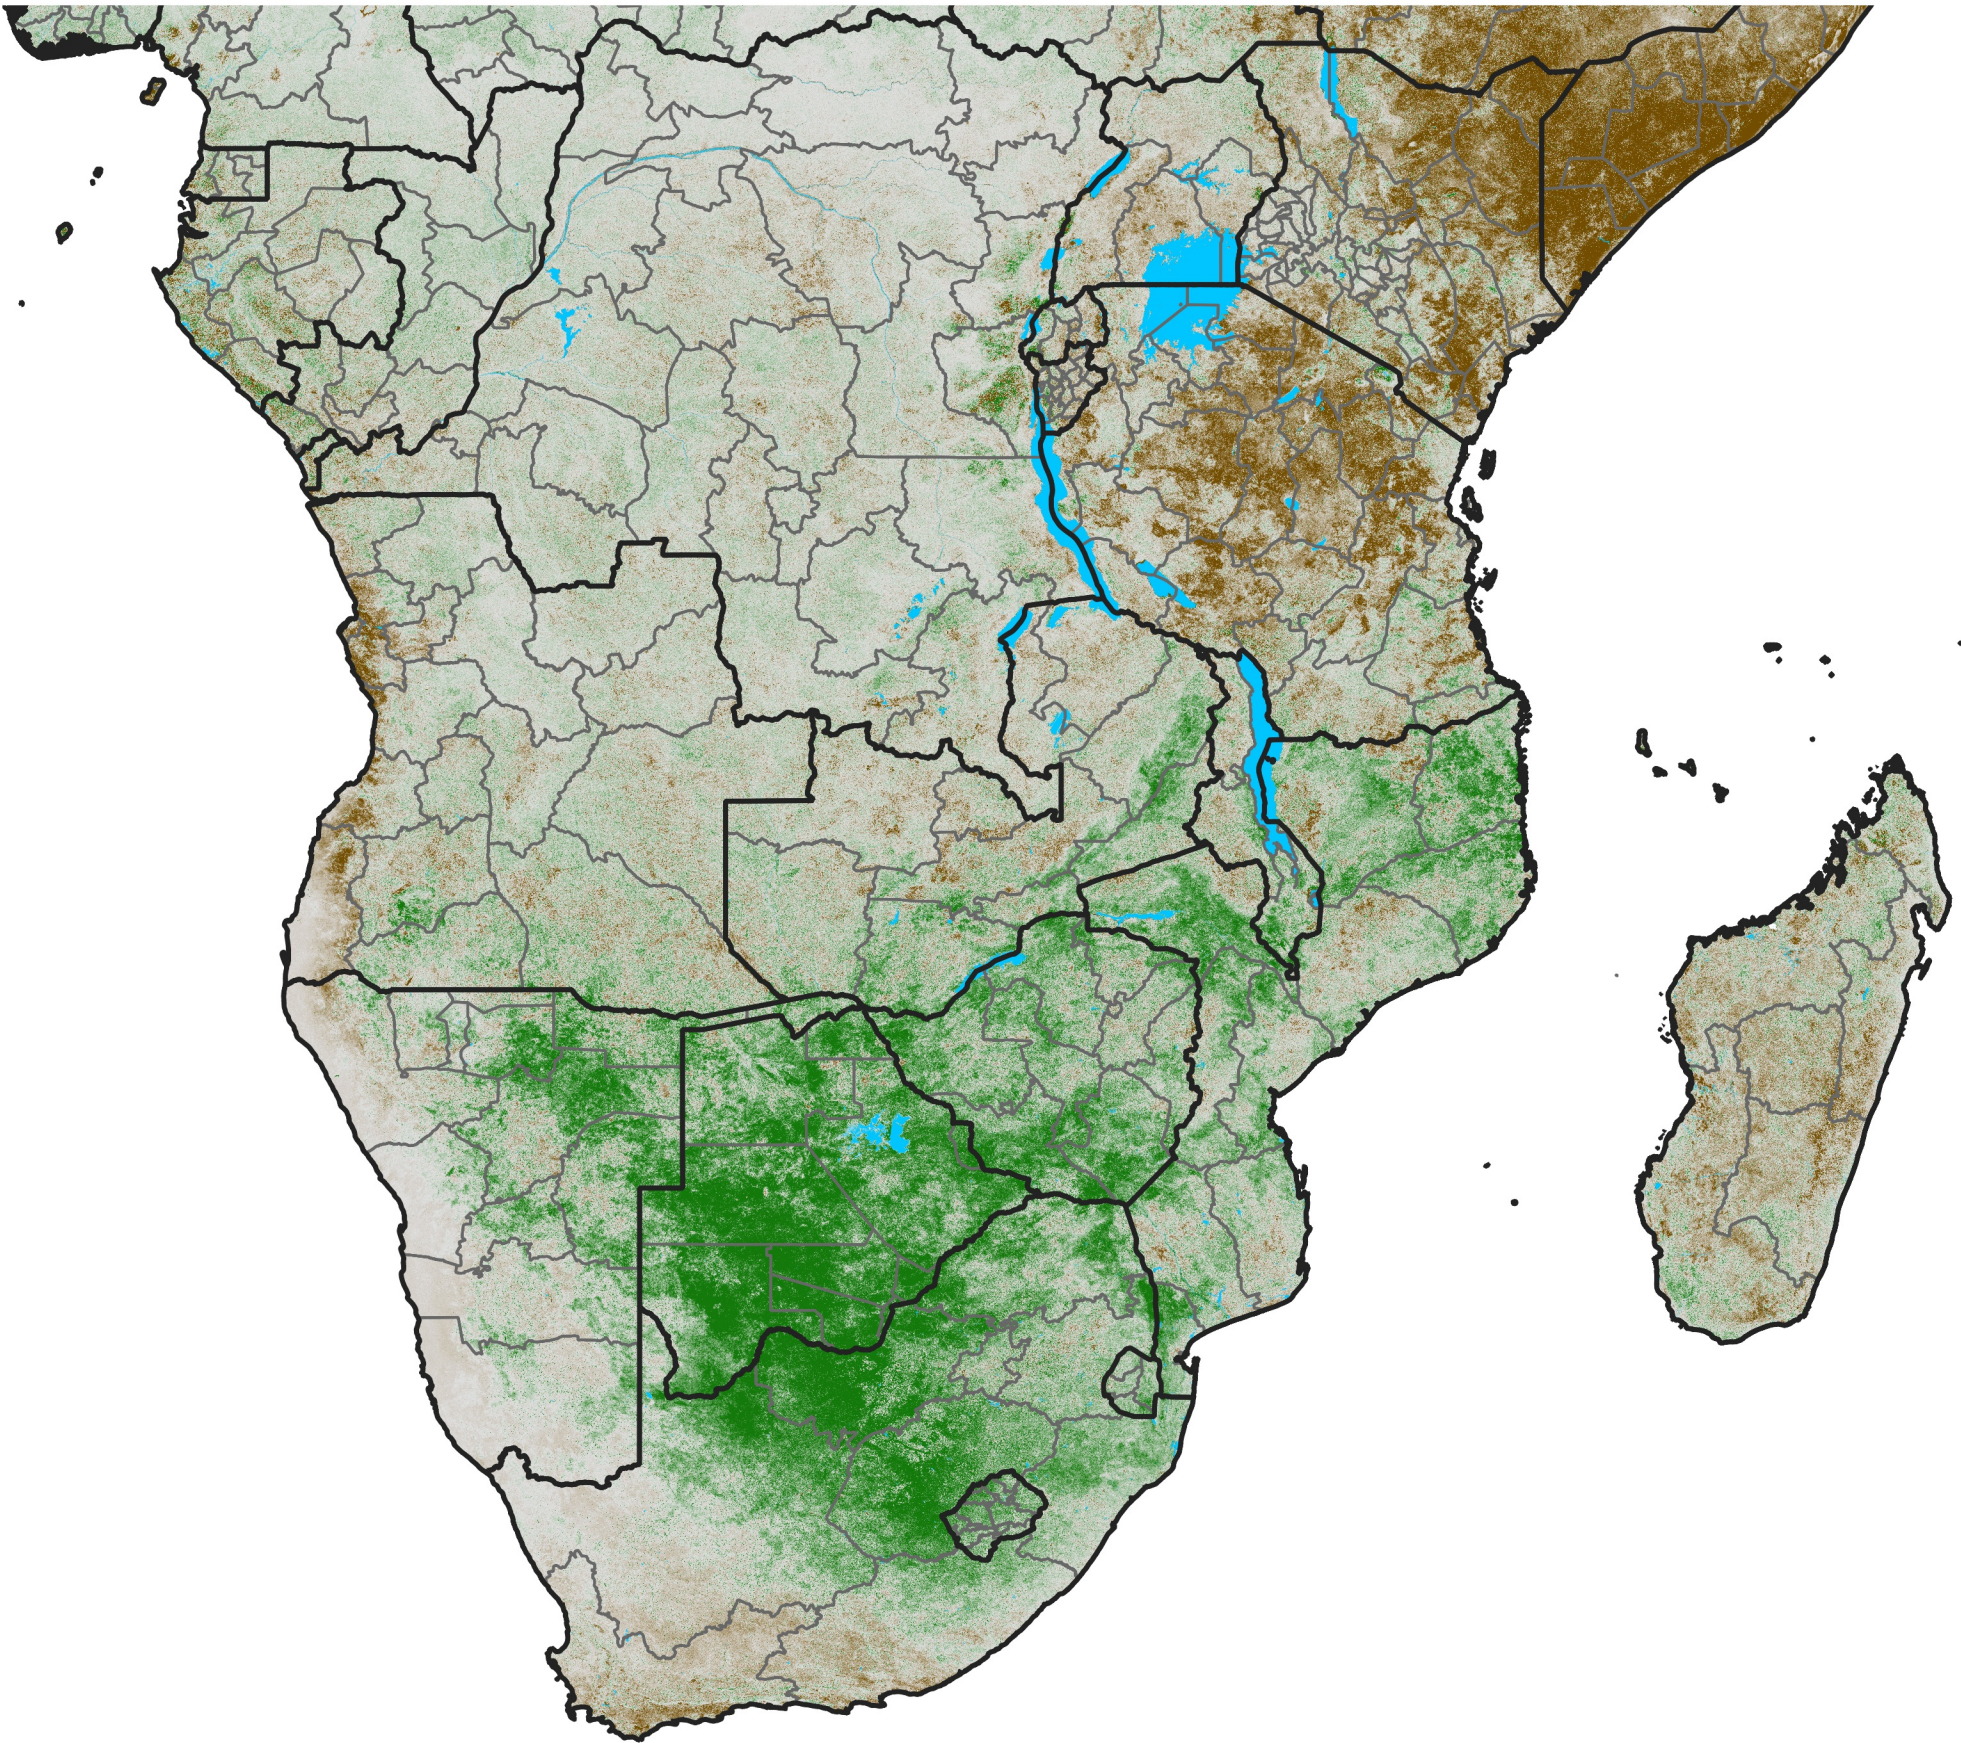

Southern Africa

NDVI Anomaly

2025 minus Mean (2012 - 2021)

Period 68 / Dec 01 - 10, 2025

NDVI Anomaly

< -0.3 -0.2 -0.1 -0.05 0.05 0.1 0.2 >0.3

Negative

No Difference