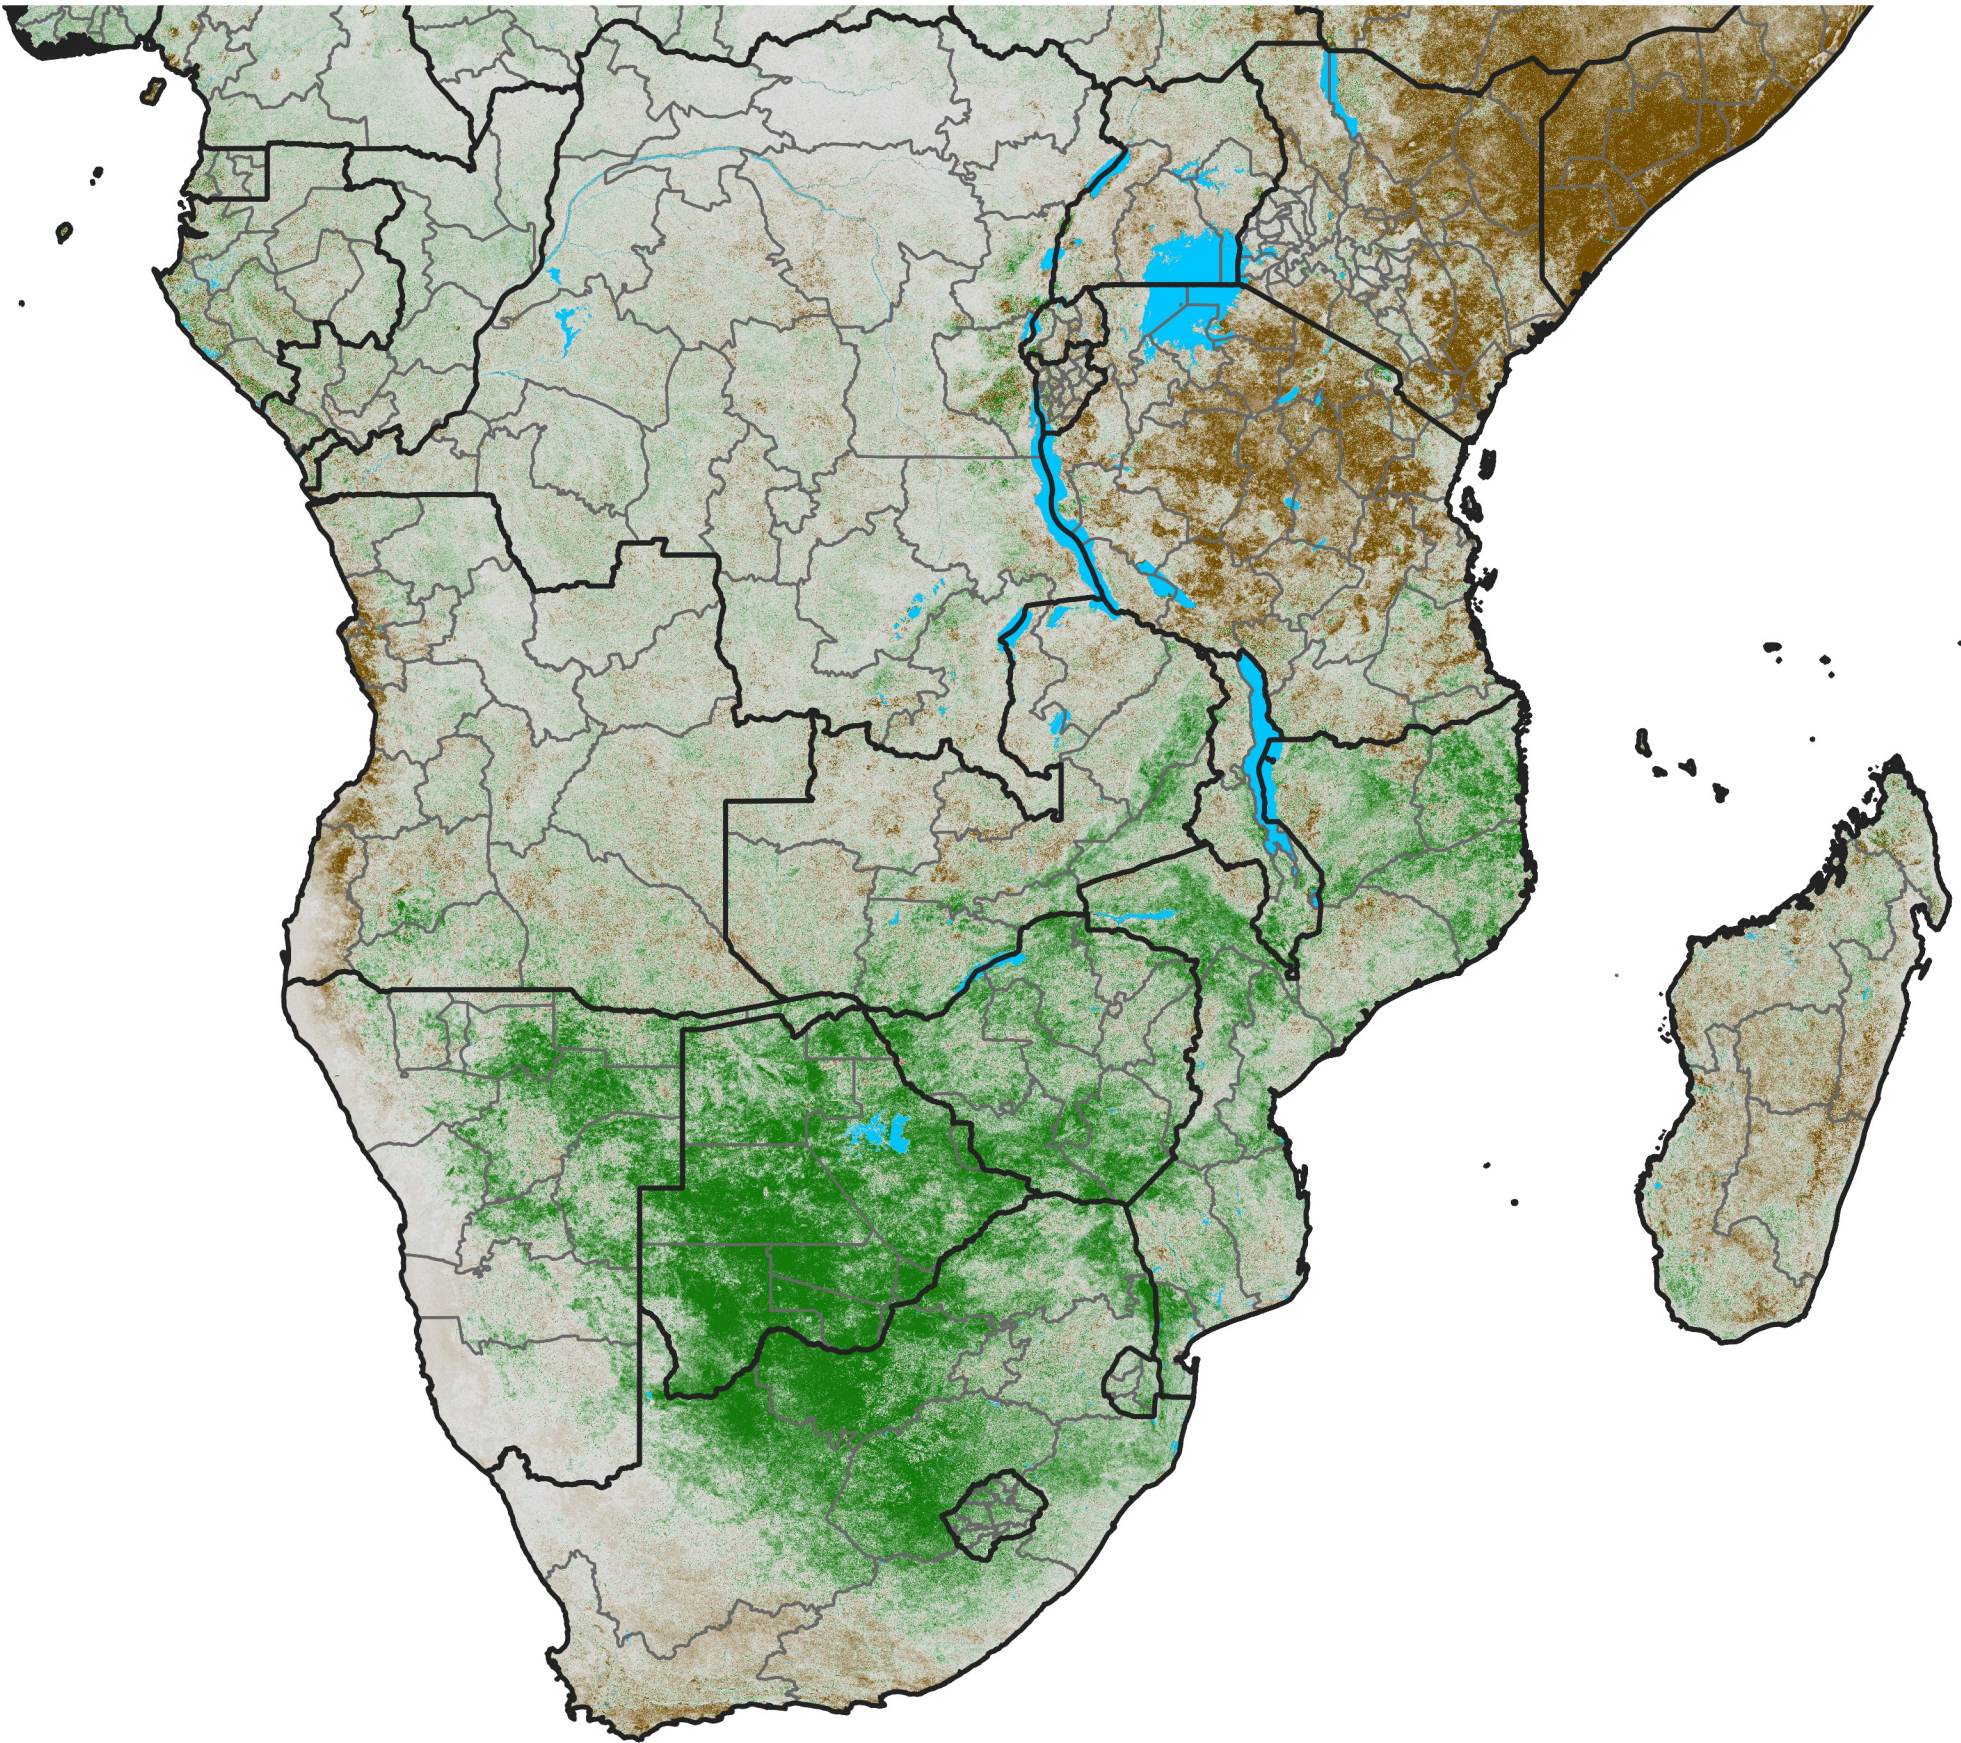

Southern Africa

NDVI Anomaly

2025 minus Mean (2012 - 2021)

Period 69 / Dec 06 - 15, 2025

NDVI Anomaly

< -0.3 -0.2 -0.1 -0.05 0.05 0.1 0.2 >0.3

Negative

No Difference